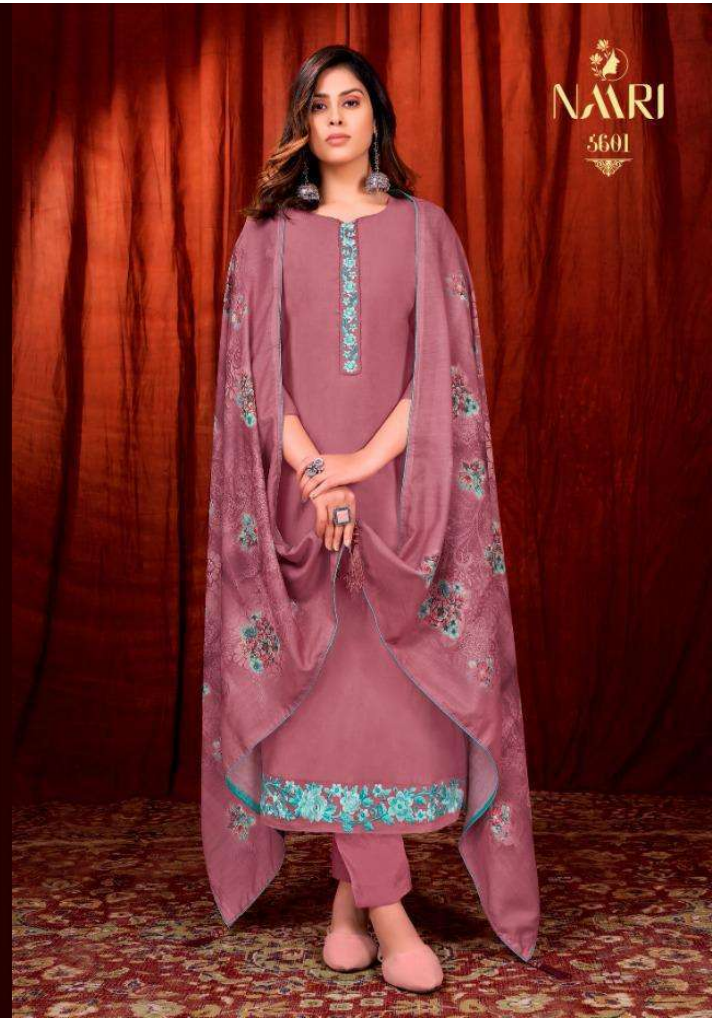

NARI

COLOURFUL

  
**NARI**  
5602

NARI

COLOURFUL

NARI

COLOURFUL

5601

# COLOURFUL

-: TOP :-

PURE SILK WITH WORK

-: BOTTOM :-

VISCOUS SILK

-: DUPATTA :-

PURE MUSLIN DIGITAL PRINT

  
NARI