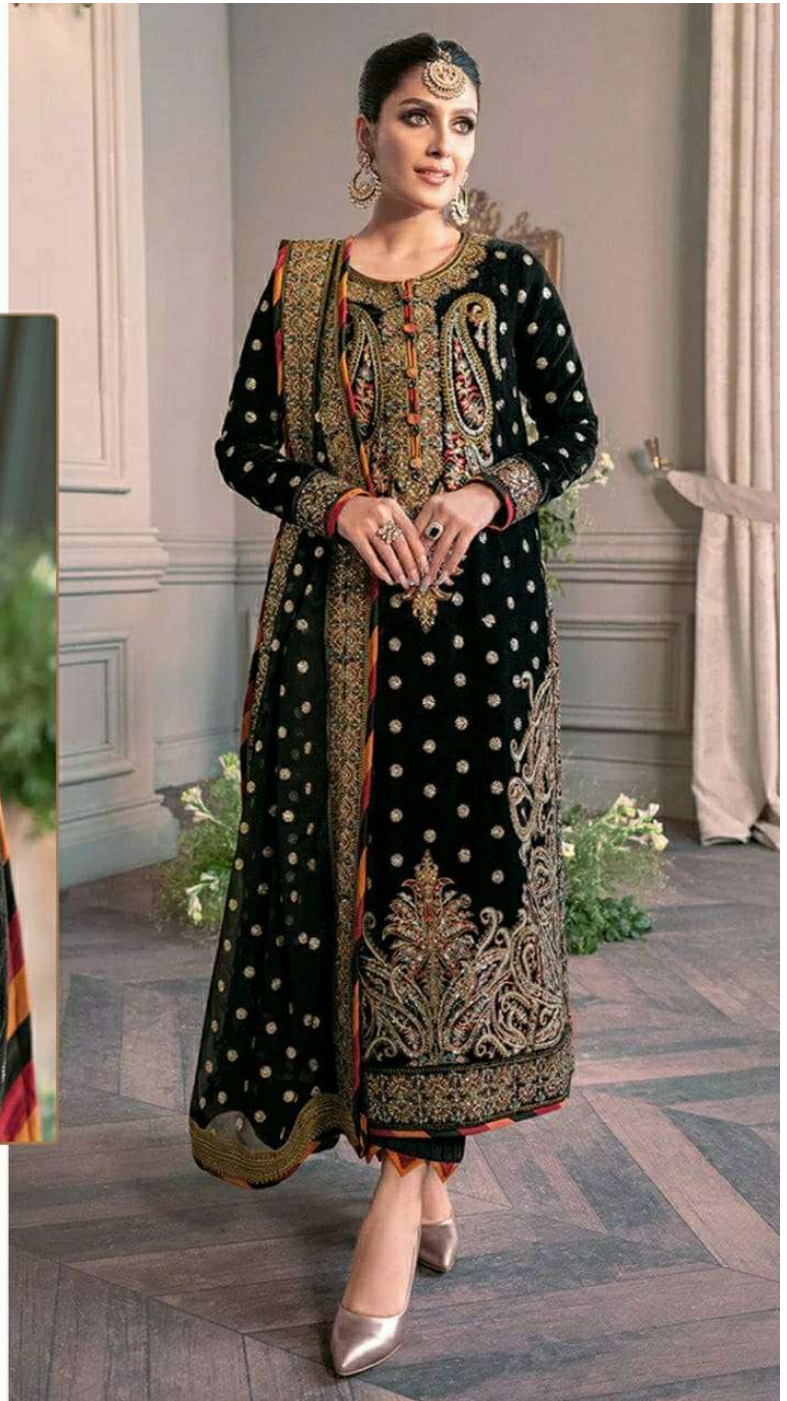

#R-554

**TOP-** FOX GEORGET WITH HEAVY EMBROIDERY  
**BOTTOM-** DULL SANTOON  
**DUPATTA -** NET WITH HEAVY EMBROIDERY

Ⓟ DRY CLEAN ONLY.  
ⓧ DO NOT USE ANY BLEACH OR STAIN REMOVING CHEMICAL.  
🧊 IRON THE FABRIC AT MODERATE TEMPERATURE.

#R-554

**TOP-** FOX GEORGET WITH HEAVY EMBROIDERY  
**BOTTOM-** DULL SANTOON  
**DUPATTA -** NET WITH HEAVY EMBROIDERY

Ⓟ DRY CLEAN ONLY.  
⊗ DO NOT USE ANY BLEACH OR STAIN REMOVING CHEMICAL.  
☎ IRON THE FABRIC AT MODERATE TEMPERATURE.