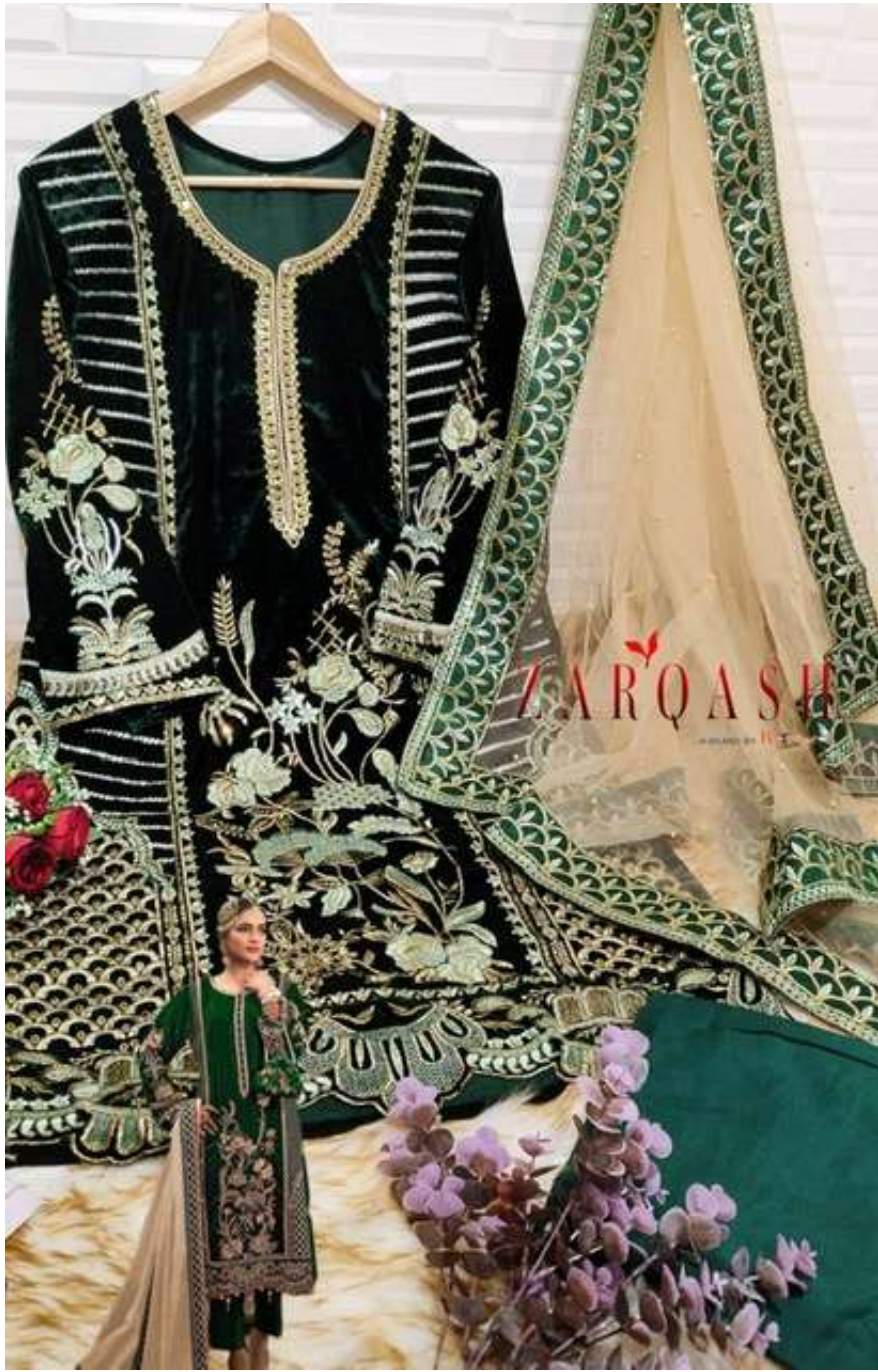

ZARQASH[®]
A BRAND BY KUTTYA

Z-3004-A

FABRIC DETAILS

TOP :- Velvet Embroidery

BOTTOM :- Reyon pasmina

DUPATTA :- Net With Embroidery

ZARQASHSM
A BRAND BY KUTVITA

Z-3004-A

BOTTOM :- Reyon pasmina

DUPATTA :- Net With Embroidery

ZARQASH[®]
A BRAND BY KUTTYA

Z-3004-C

FABRIC DETAILS

TOP :- Velvet Embroidery

BOTTOM :- Reyon pasmina

DUPATTA :- Net With Embroidery

ZARQASHSM
A BRAND BY KUTVITA

Z-3004-D

FABRIC DETAILS

TOP :- Velvet Embroidery

BOTTOM :- Reyon pasmina

DUPATTA :- Net With Embroidery

D.no-3004-A

TOP
VELVET EMBROIDERY.