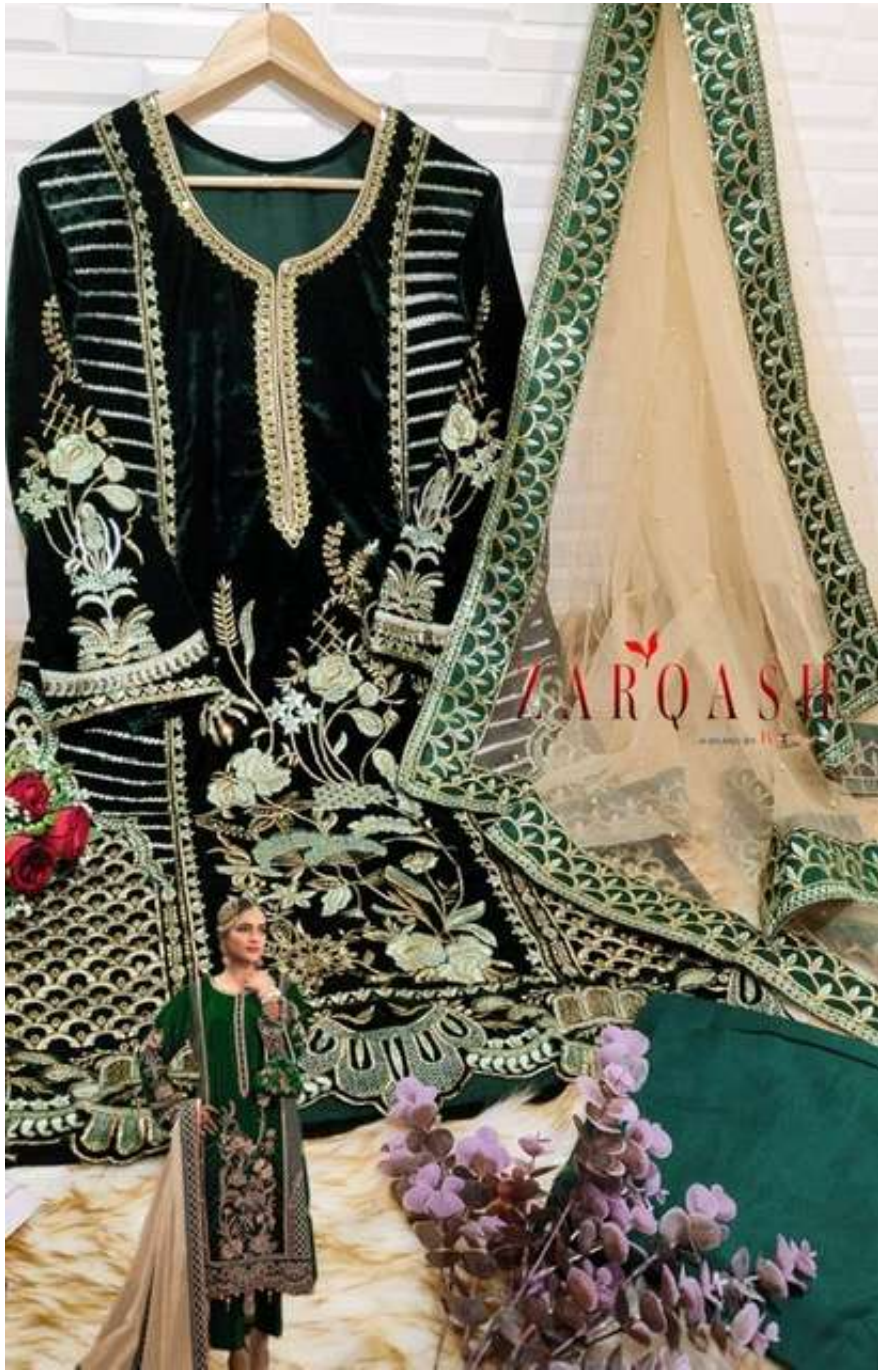

ZARQASH[™]
A BRAND BY KUTTYA

Z-3004-A

FABRIC DETAILS

TOP :- Velvet Embroidery

BOTTOM :- Reyon pasmina

DUPATTA :- Net With Embroidery

ZARQASH[™]
A BRAND BY KUTTYA

Z-3004-A

ZARQASHSM
A BRAND BY KUTTYA

Z-3004-D

FABRIC DETAILS

TOP :- Velvet Embroidery

BOTTOM :- Reyon pasmina

DUPATTA :- Net With Embroidery

D.no-3004-A

TOP
VELVET EMBROIDERY.