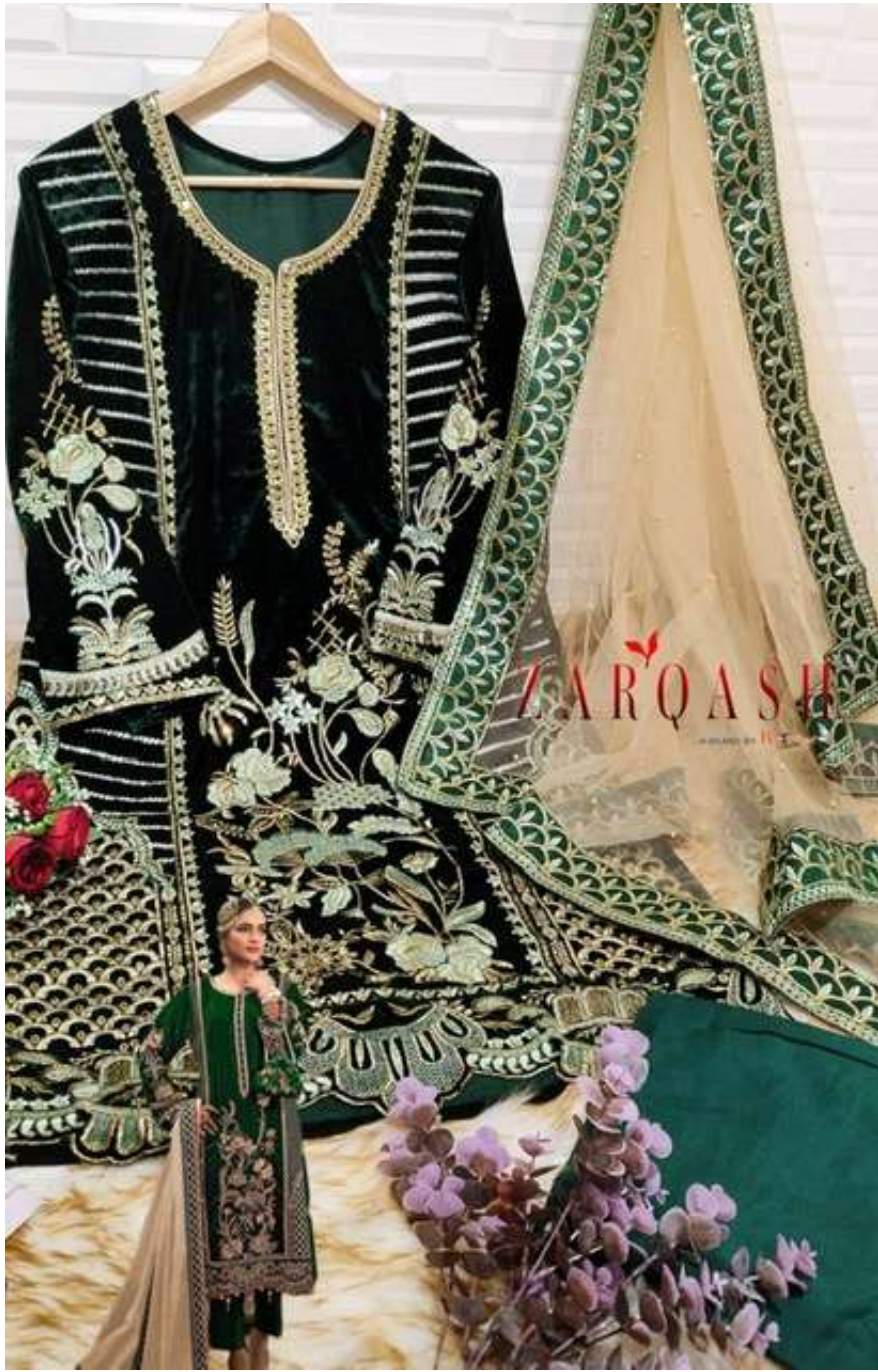

ZARQASH[™]
A BRAND BY KUTTYA

Z-3004-A

FABRIC DETAILS

TOP :- Velvet Embroidery

BOTTOM :- Reyon pasmina

DUPATTA :- Net With Embroidery

ZARQASH[®]
A BRAND BY KUTTYA

Z-3004-A

ZARQASHSM
A BRAND BY KUTVITA

Z-3004-D

FABRIC DETAILS

TOP :- Velvet Embroidery

BOTTOM :- Reyon pasmina

DUPATTA :- Net With Embroidery

D.no-3004-A

TOP
VELVET EMBROIDERY.