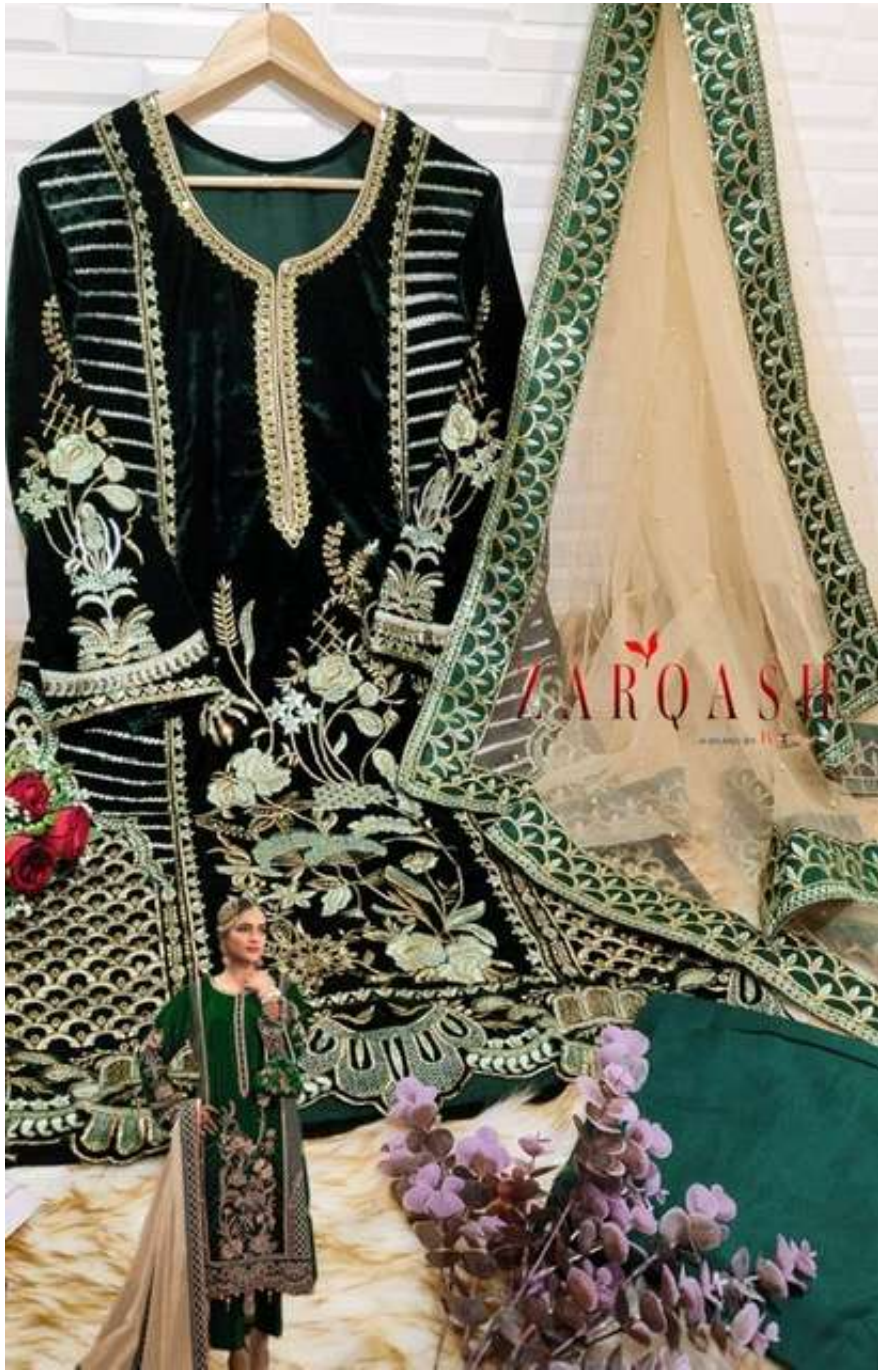

ZARQASH[™]
A BRAND BY KUTTYA

Z-3004-A

FABRIC DETAILS

TOP :- Velvet Embroidery

BOTTOM :- Reyon pasmina

DUPATTA :- Net With Embroidery

ZARQASH[™]
A BRAND BY KUTTYA

Z-3004-A

FABRIC DETAILS

TOP :- Velvet Embroidery

BOTTOM :- Reyon pasmina

DUPATTA :- Net With Embroidery

ZARQASH[™]
A BRAND BY KUTTYA

Z-3004-B

FABRIC DETAILS

TOP :- Velvet Embroidery

BOTTOM :- Reyon pasmina

DUPATTA :- Net With Embroidery

ZARQASH[®]
A BRAND BY KUTTYA

Z-3004-C

FABRIC DETAILS

TOP :- Velvet Embroidery

BOTTOM :- Reyon pasmina

DUPATTA :- Net With Embroidery

ZARQASHSM
A BRAND BY KUTTYA

Z-3004-D

FABRIC DETAILS

TOP :- Velvet Embroidery

BOTTOM :- Reyon pasmina

DUPATTA :- Net With Embroidery

D.no-3004-A

TOP
VELVET EMBROIDERY.