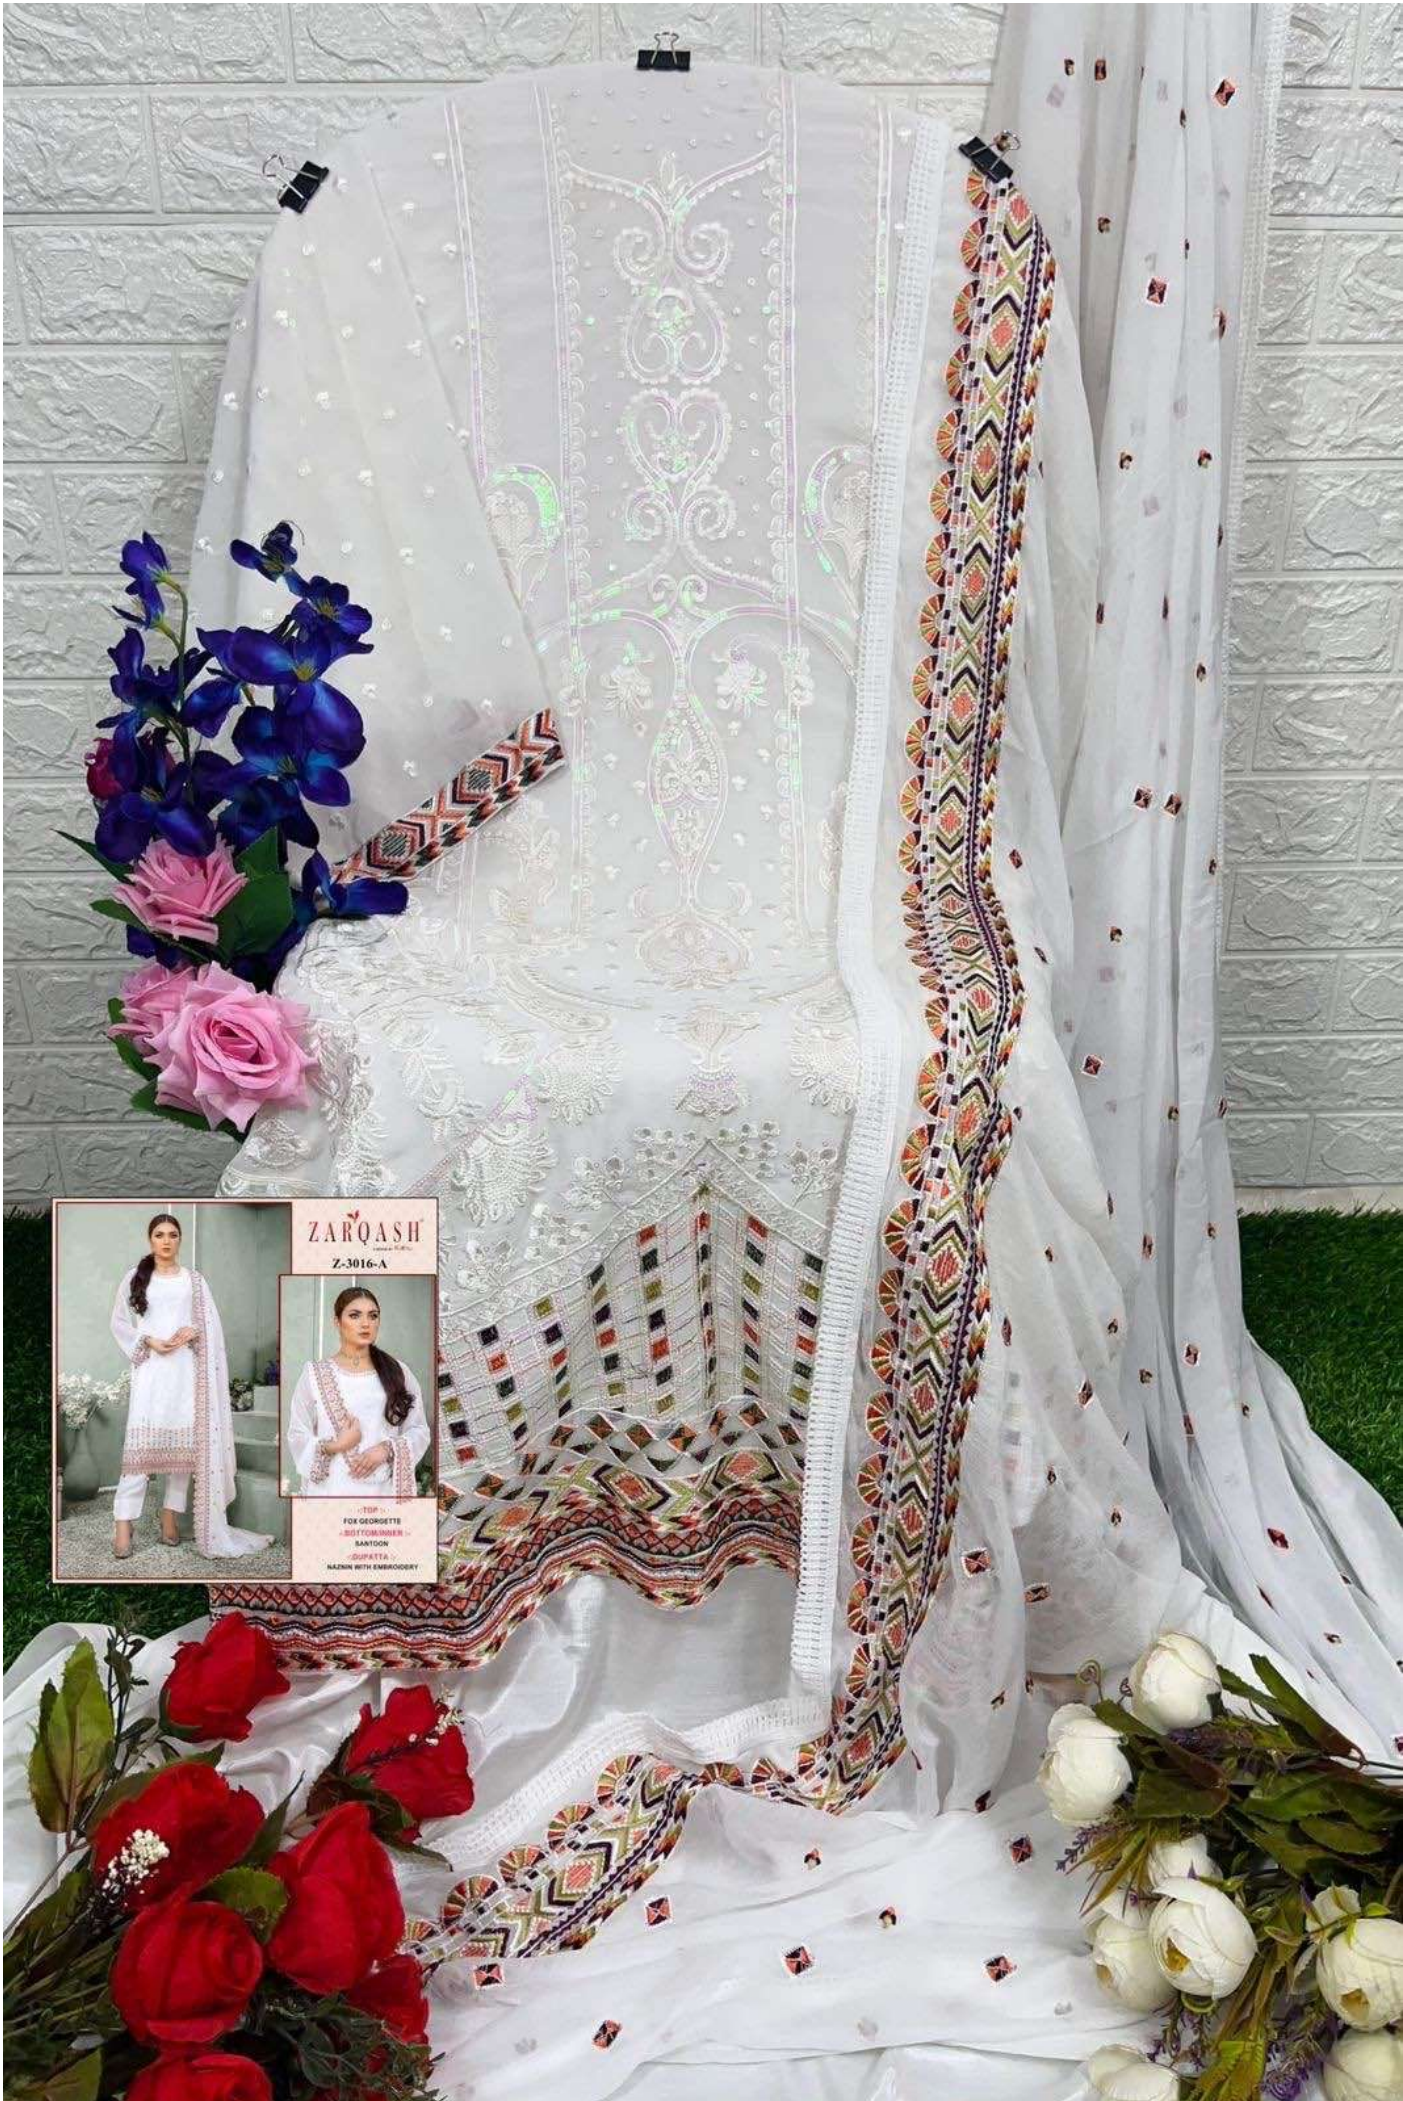

FOX GEORGETTE

-:BOTTOM/INNER :-

SANTOON

-:DUPATTA :-

NAZNIN WITH EMBROIDERY

ZARQASH
Z-3016-A

TOP
FOR GEORGETTE
BOLTCOMBER
SANTOON
SOPHIST
NAKIN WITH EMBROIDERY

ZARQASH
Z-3016-B