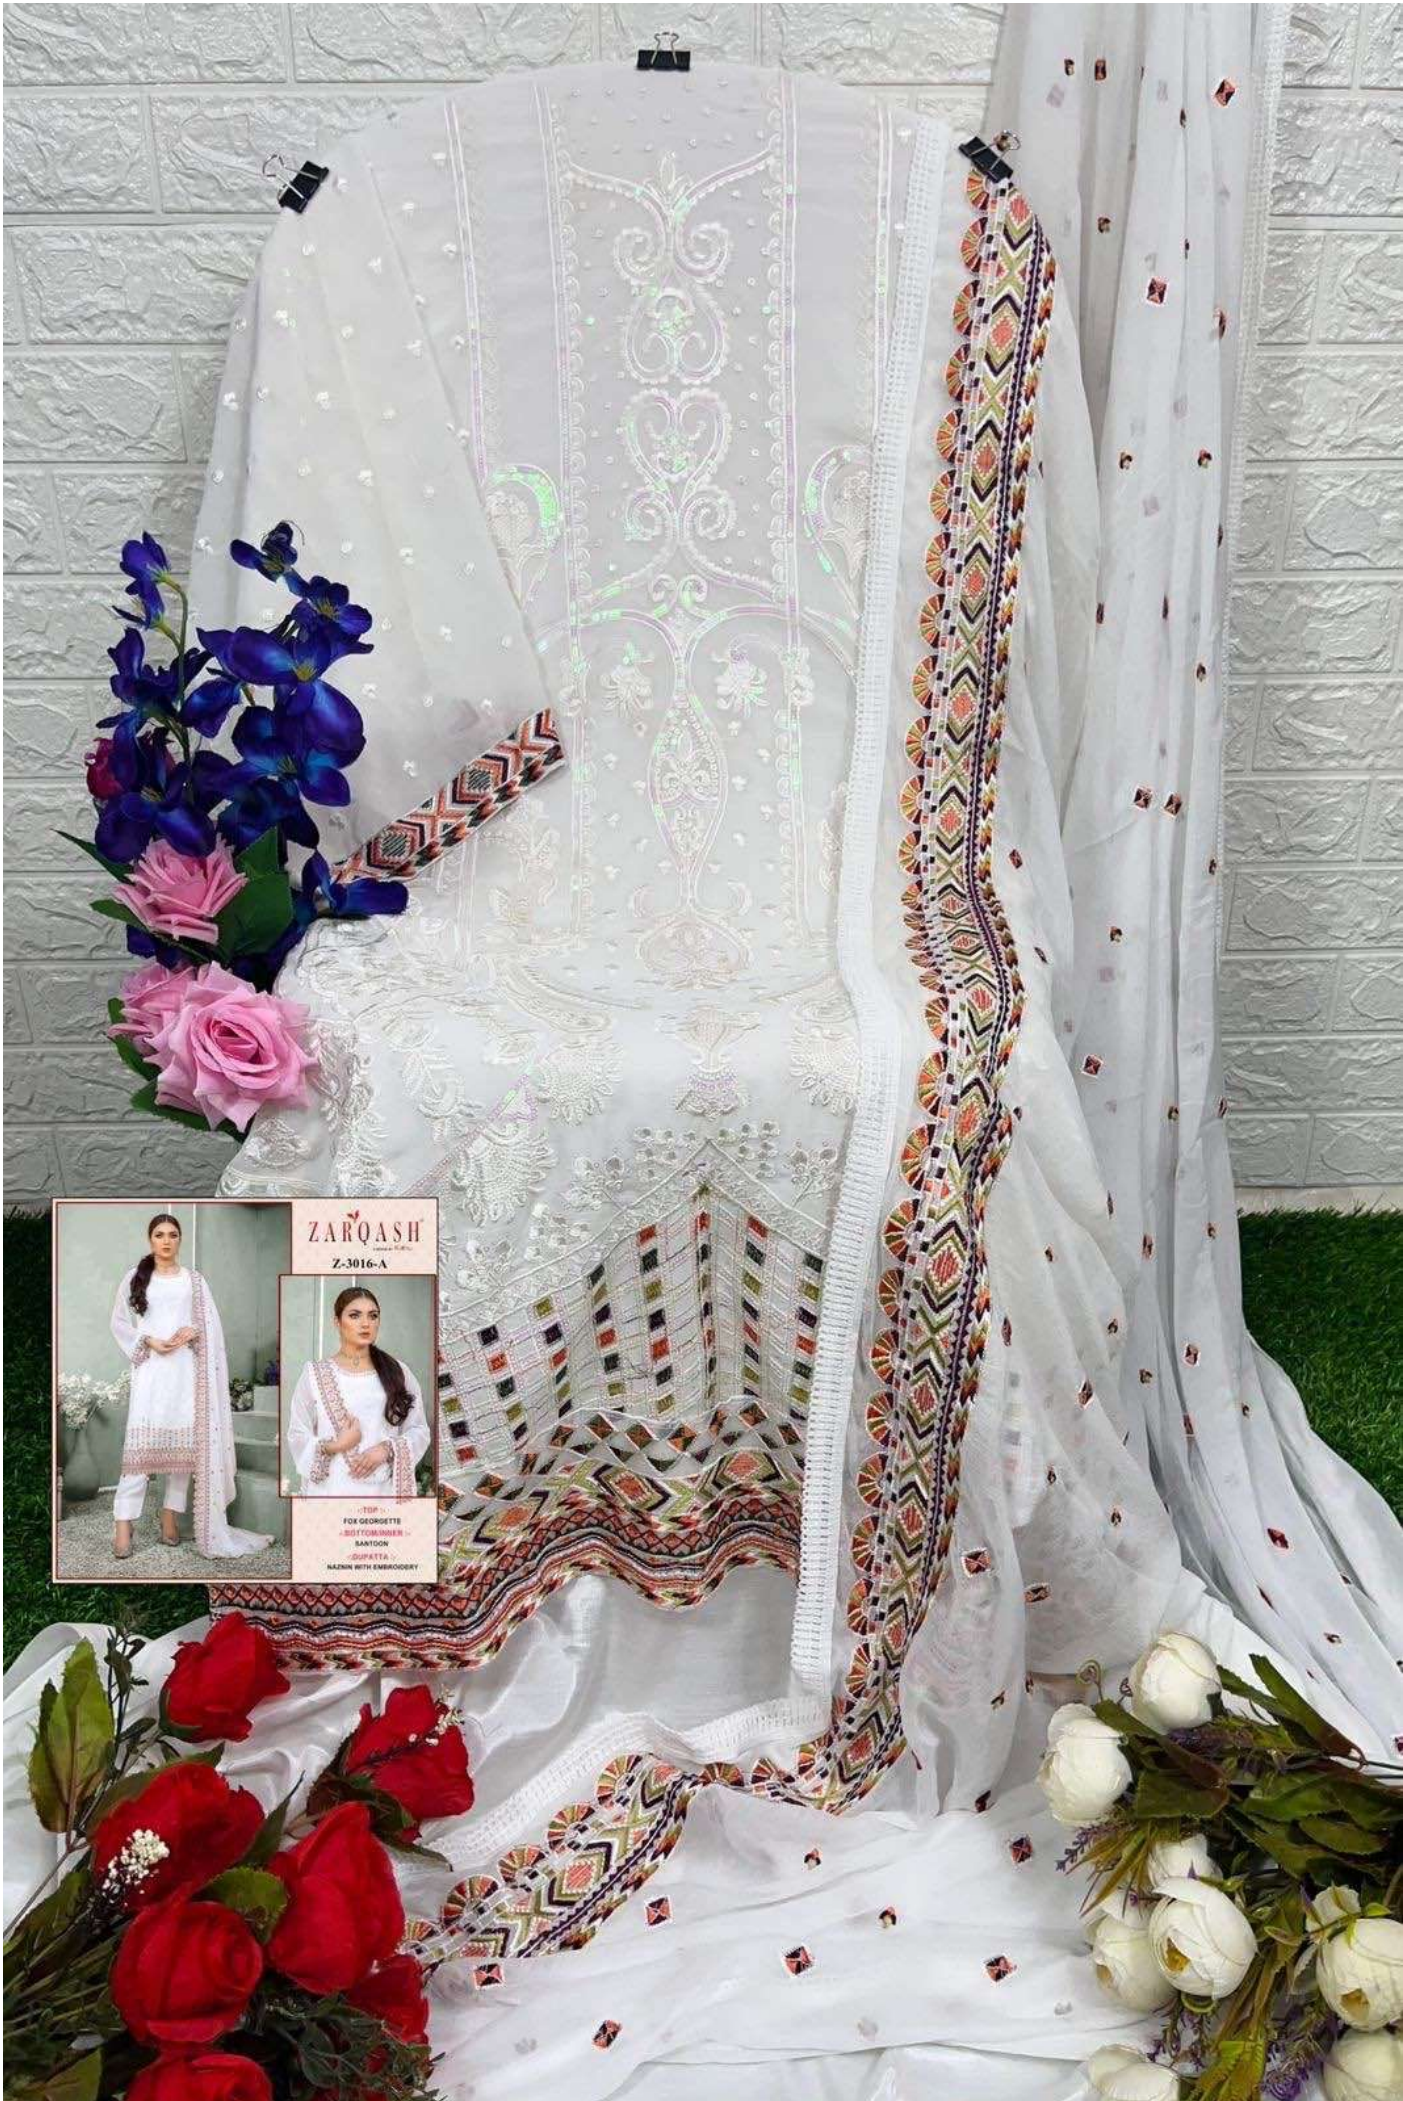

ZARQASH

Z-3016-A