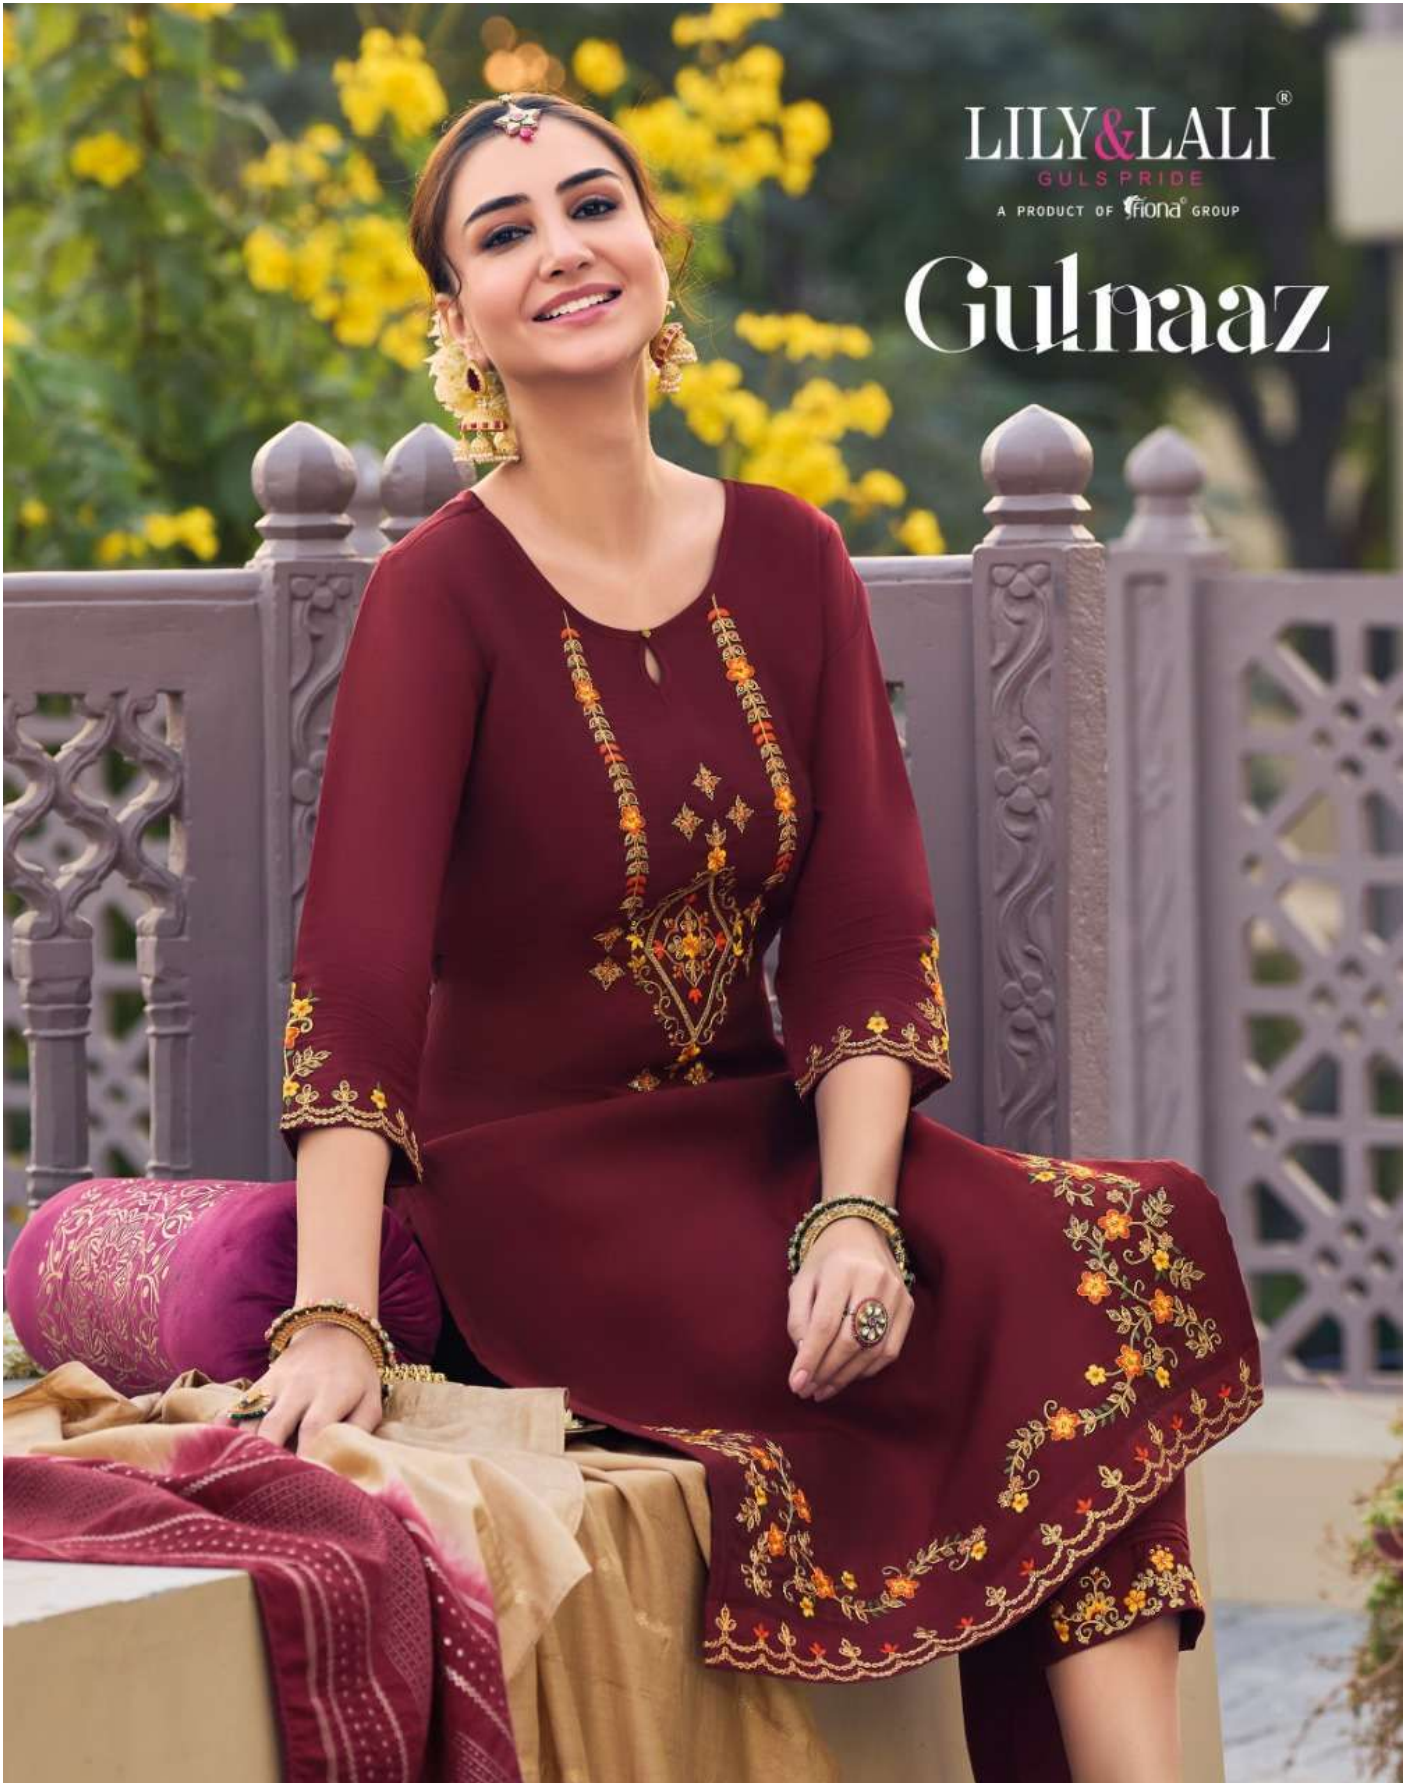

LILY & LALI®
GULSPRIDE
A PRODUCT OF fiona® GROUP

Gulnaaz