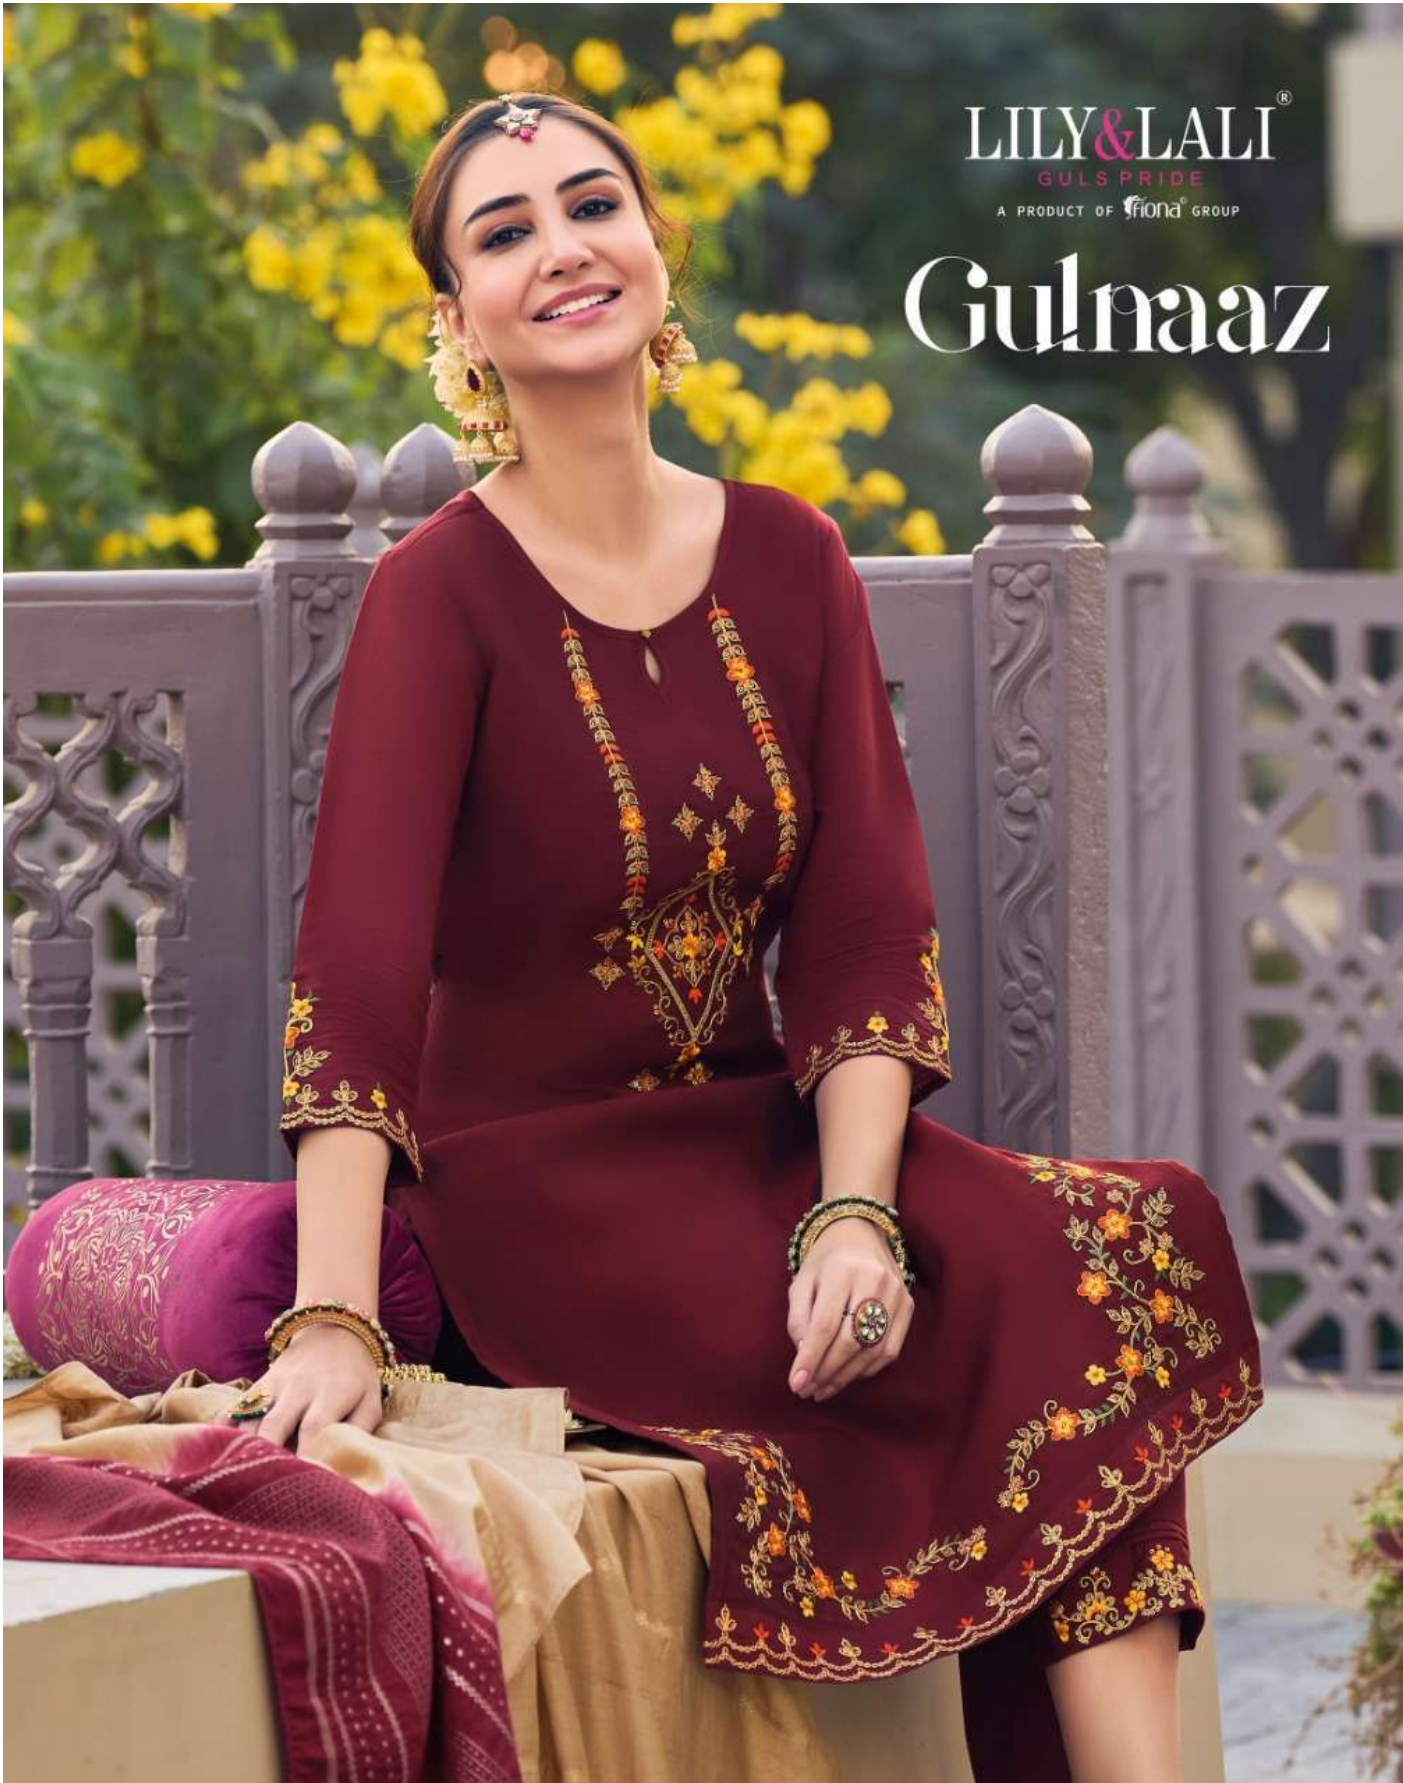

LILY & LALI®
GULSPRIDE

A PRODUCT OF fiona® GROUP

Gulnaaz