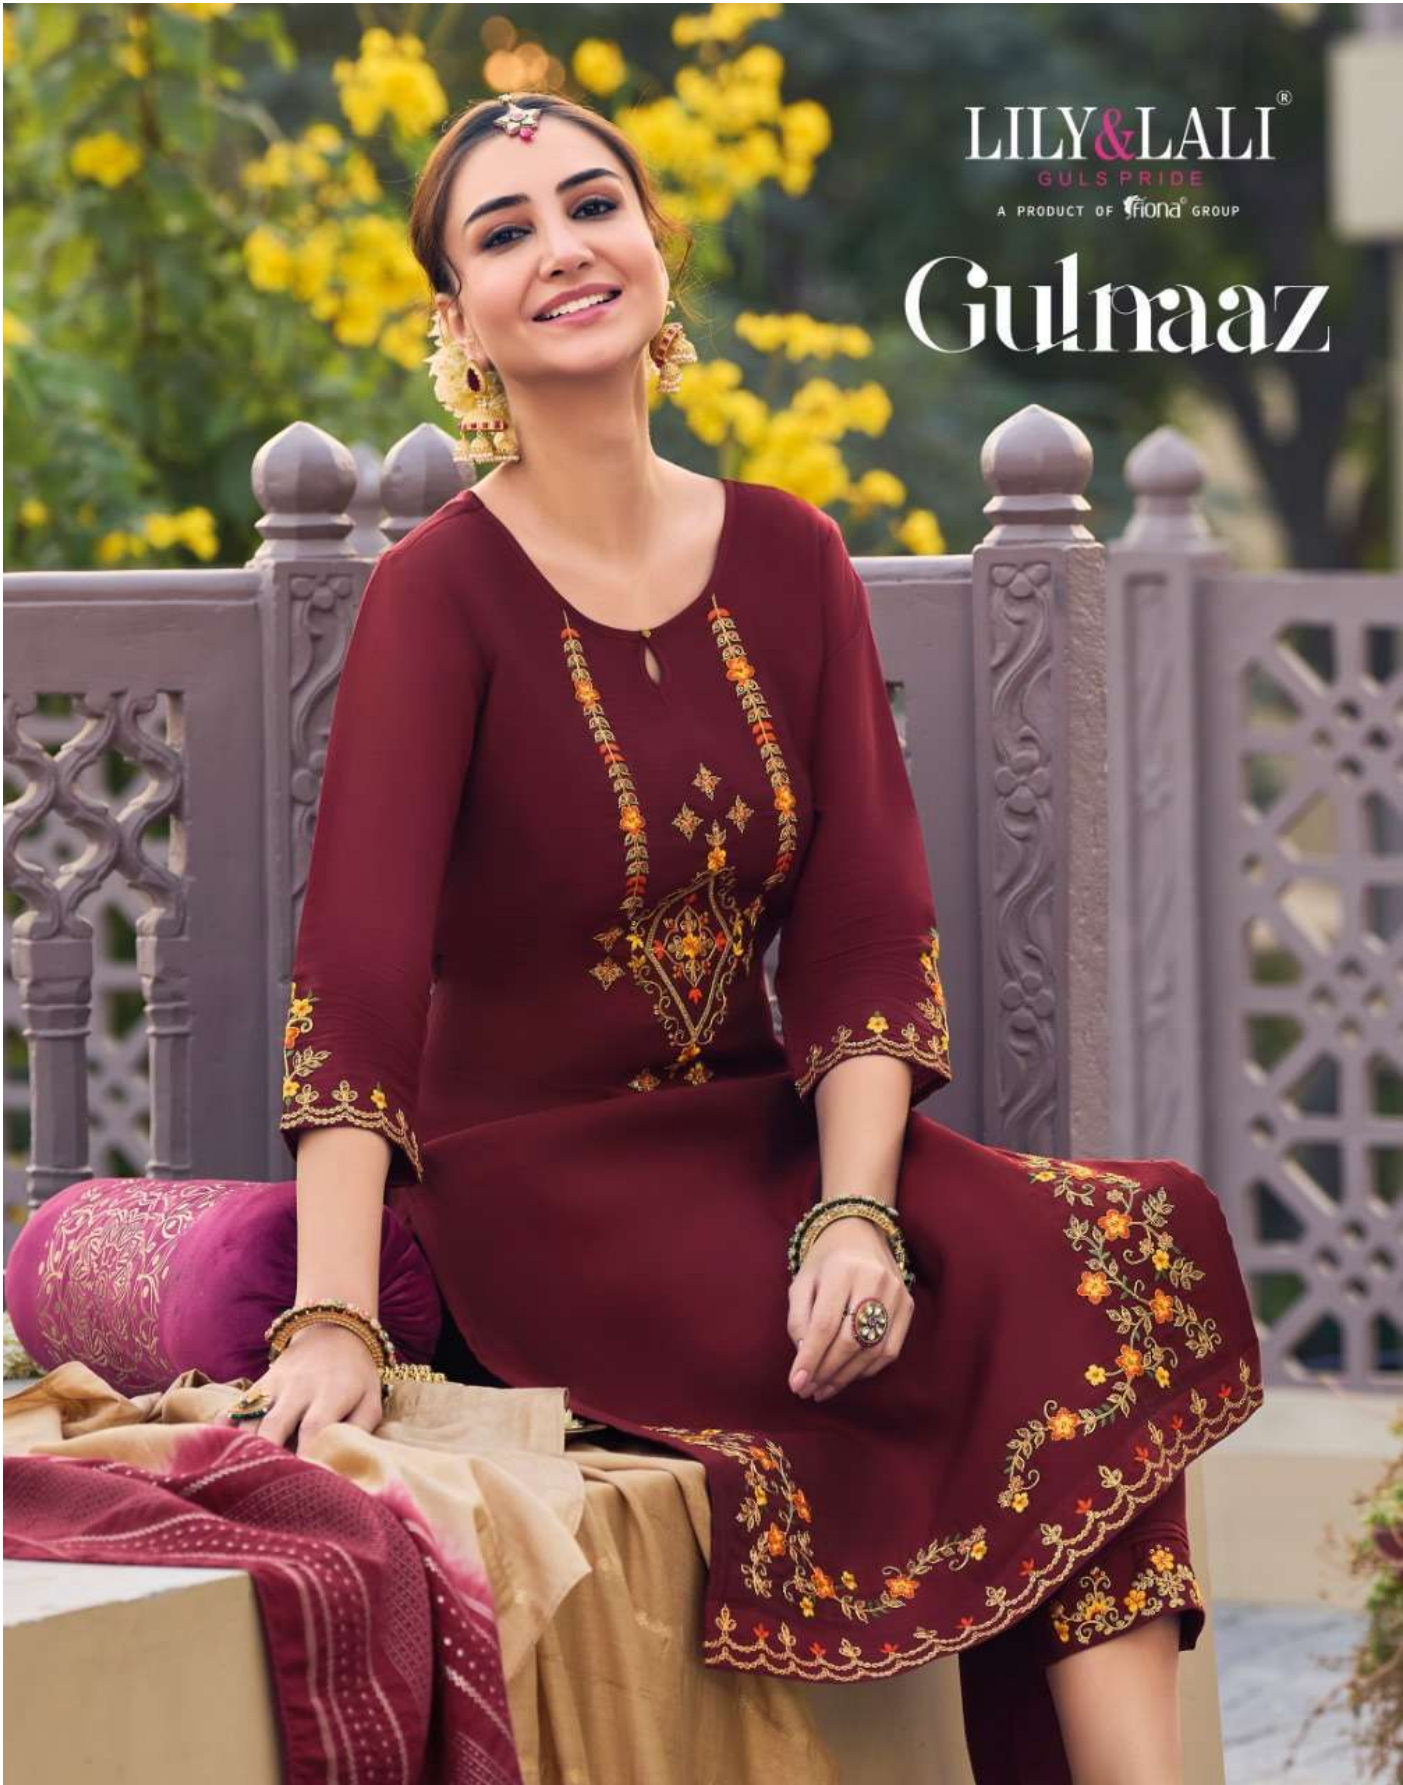

LILY & LALI®
GULSPRIDE

A PRODUCT OF fiona® GROUP

Gulnaaz