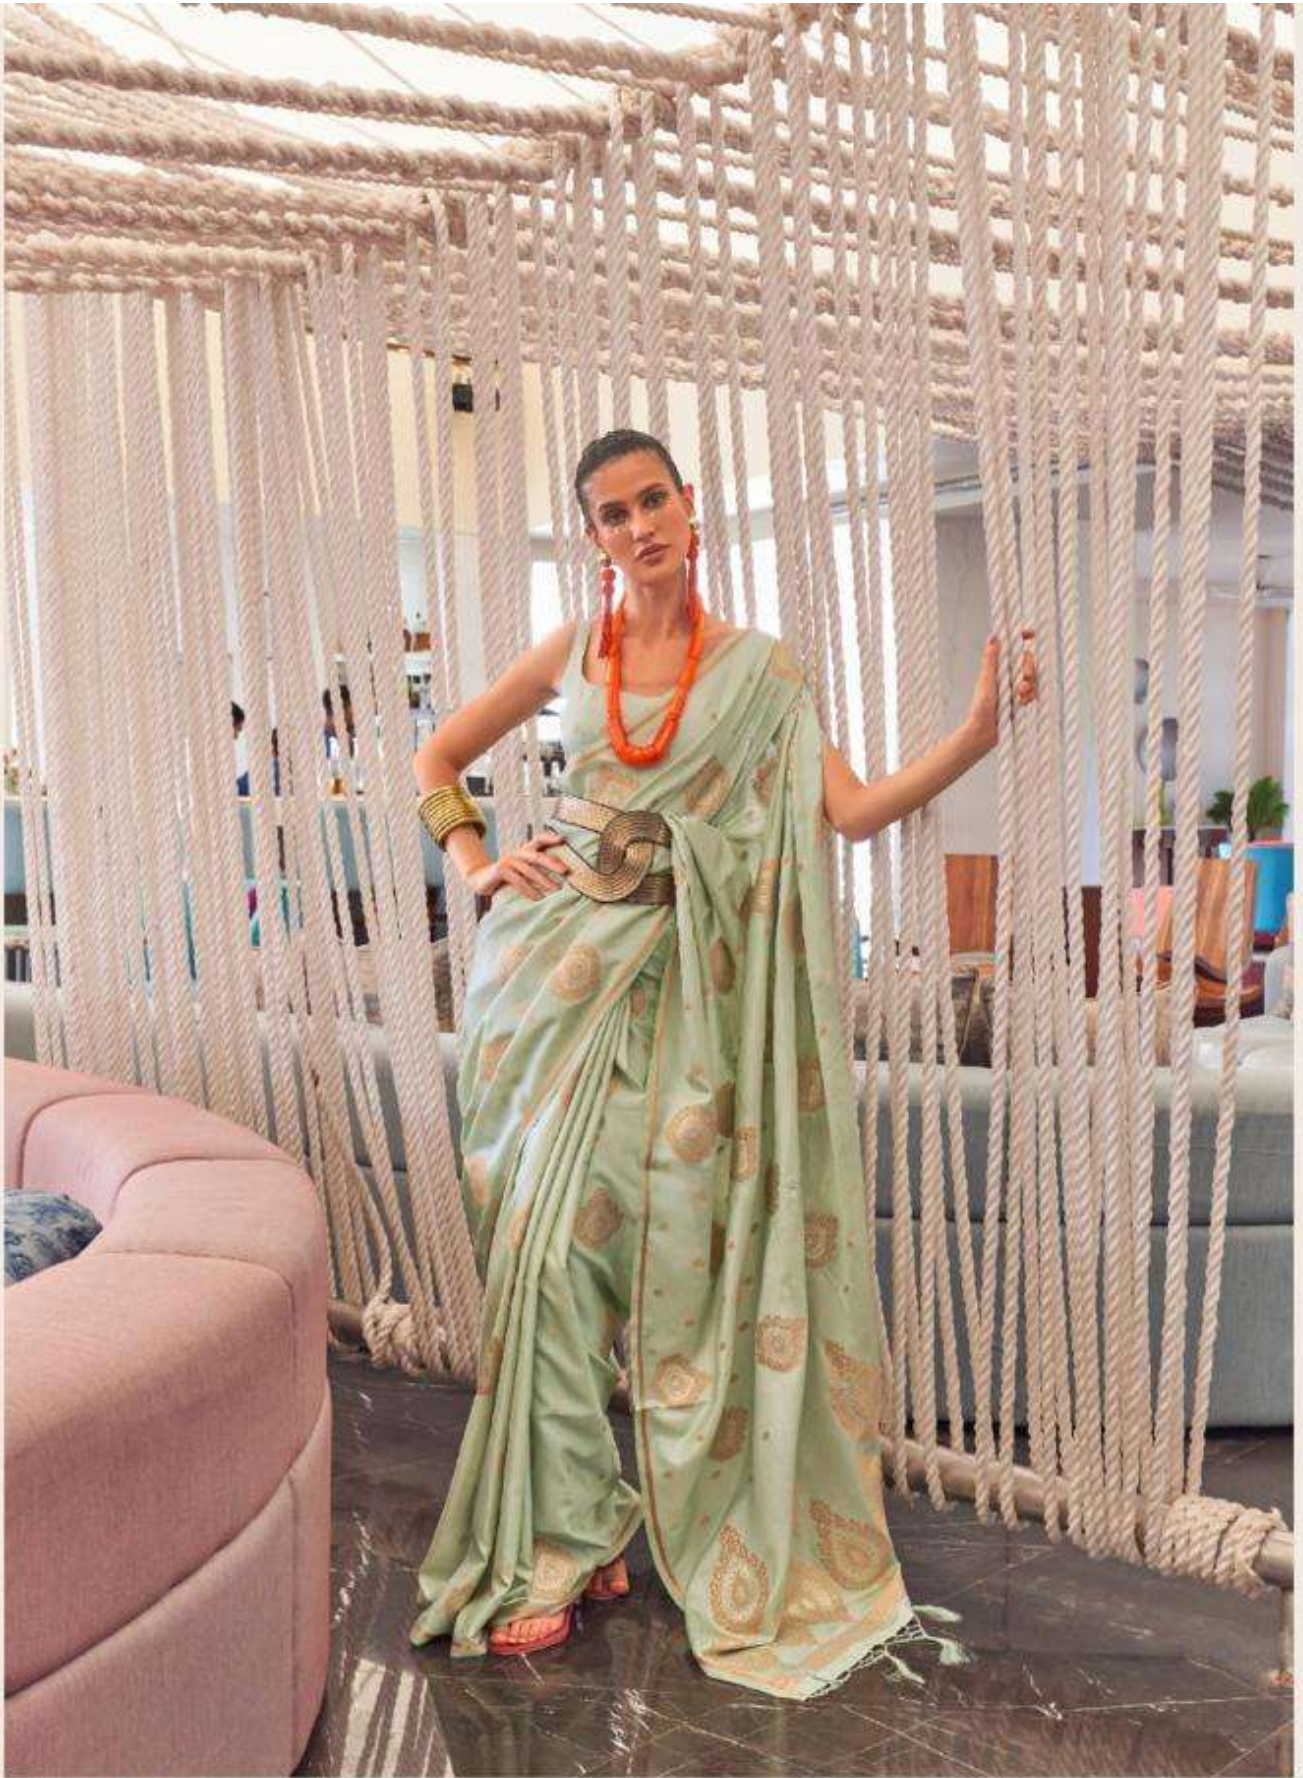

RAJTEX  
*Delignee*  
HYDRA | ORISSA | BANGALORE

**KODIAO SILK**  
PURE SATIN COPPER KARI WEAVING

RAJTEX  
*Delignee*  
HYDRA | ORISSA | BANGALORE

**KODIAO SILK**  
PURE SATIN COPPER KARI WEAVING

  
**RAJTEX**  
*Embroidery*  
Mumbai | Jaipur | Kolkata

**KODIAQ SILK**  
PURE SATIN COPPER ZARI WEAVING

3 0 2 0 0 4

  
**RAJTEX**  
*Delight*  
For sarees | Lehngas | Blouses

**KODIAQ SILK**  
PURE SATIN COPPER ZARI WEAVING

3 0 2 0 0 5

  
**RAJTEX**  
*Sarees*  
MUMBAI | CHENNAI | BANGALORE