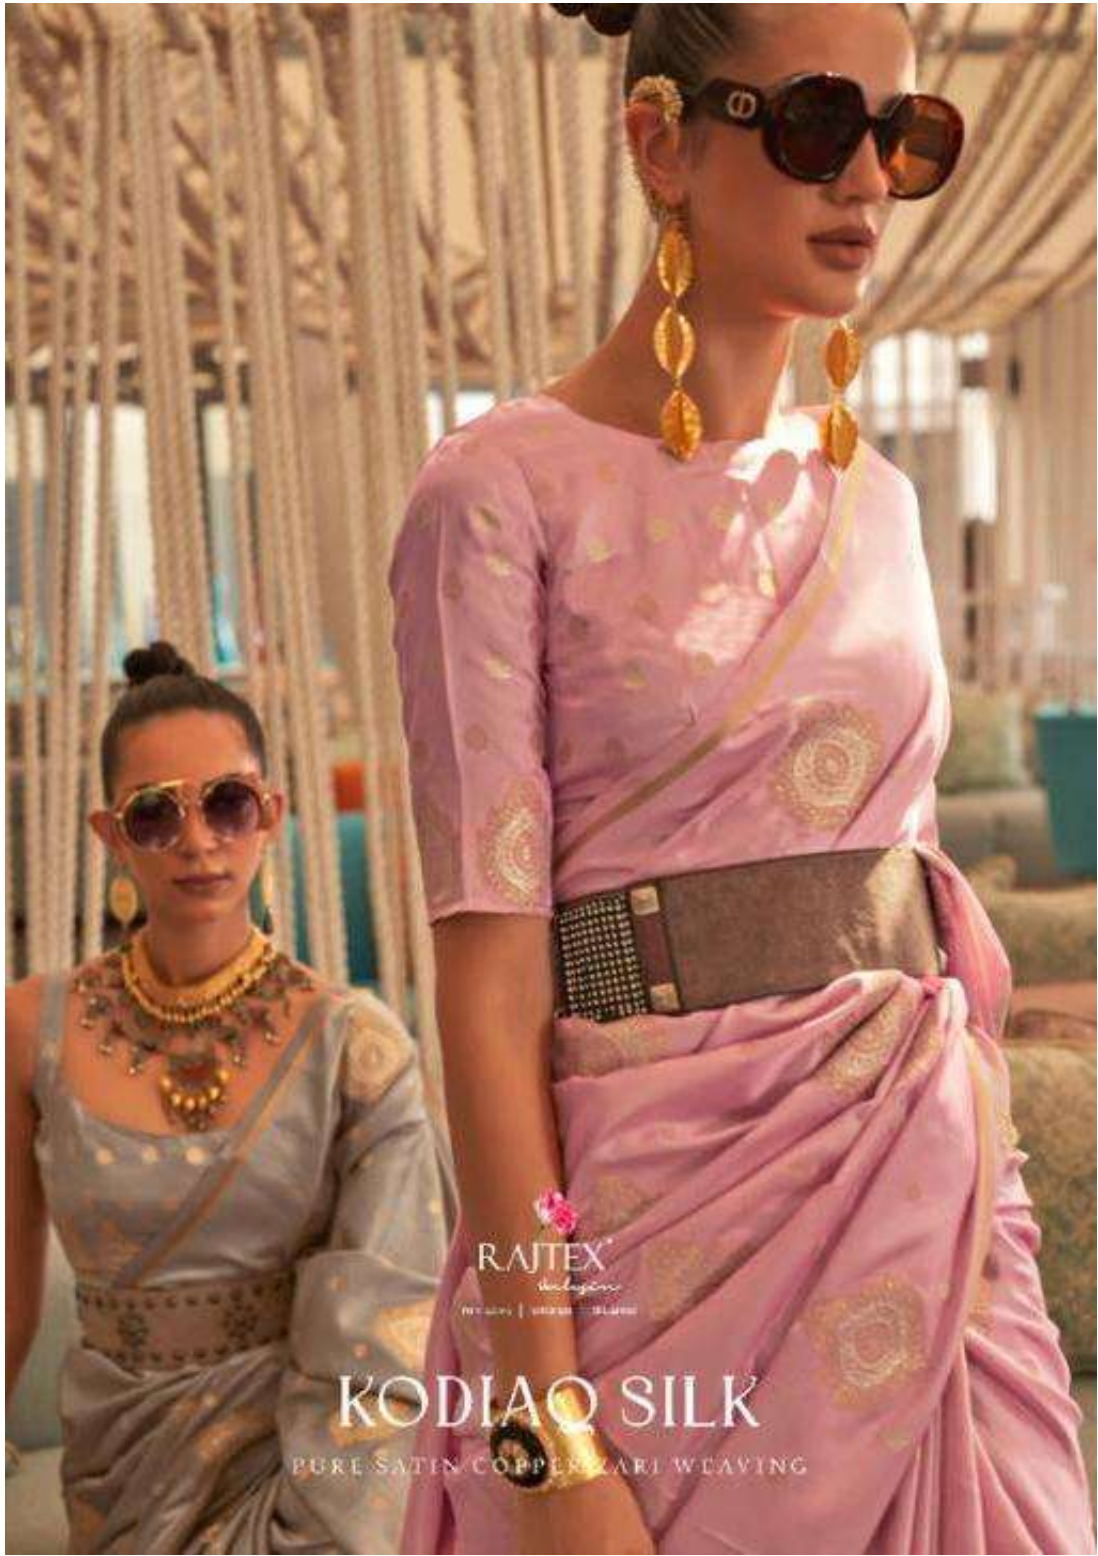

RAJTEX  
*Delignee*  
HYDRA | ORISSA | BANGALORE

**KODIAO SILK**  
PURE SATIN COPPER KARI WEAVING

RAJTEX  
*Delignee*  
HYDRA | ORISSA | BANGALORE

**KODIAO SILK**  
PURE SATIN COPPER KARI WEAVING

  
**RAJTEX**  
*Embroidery*  
Mumbai | Jaipur | Kolkata