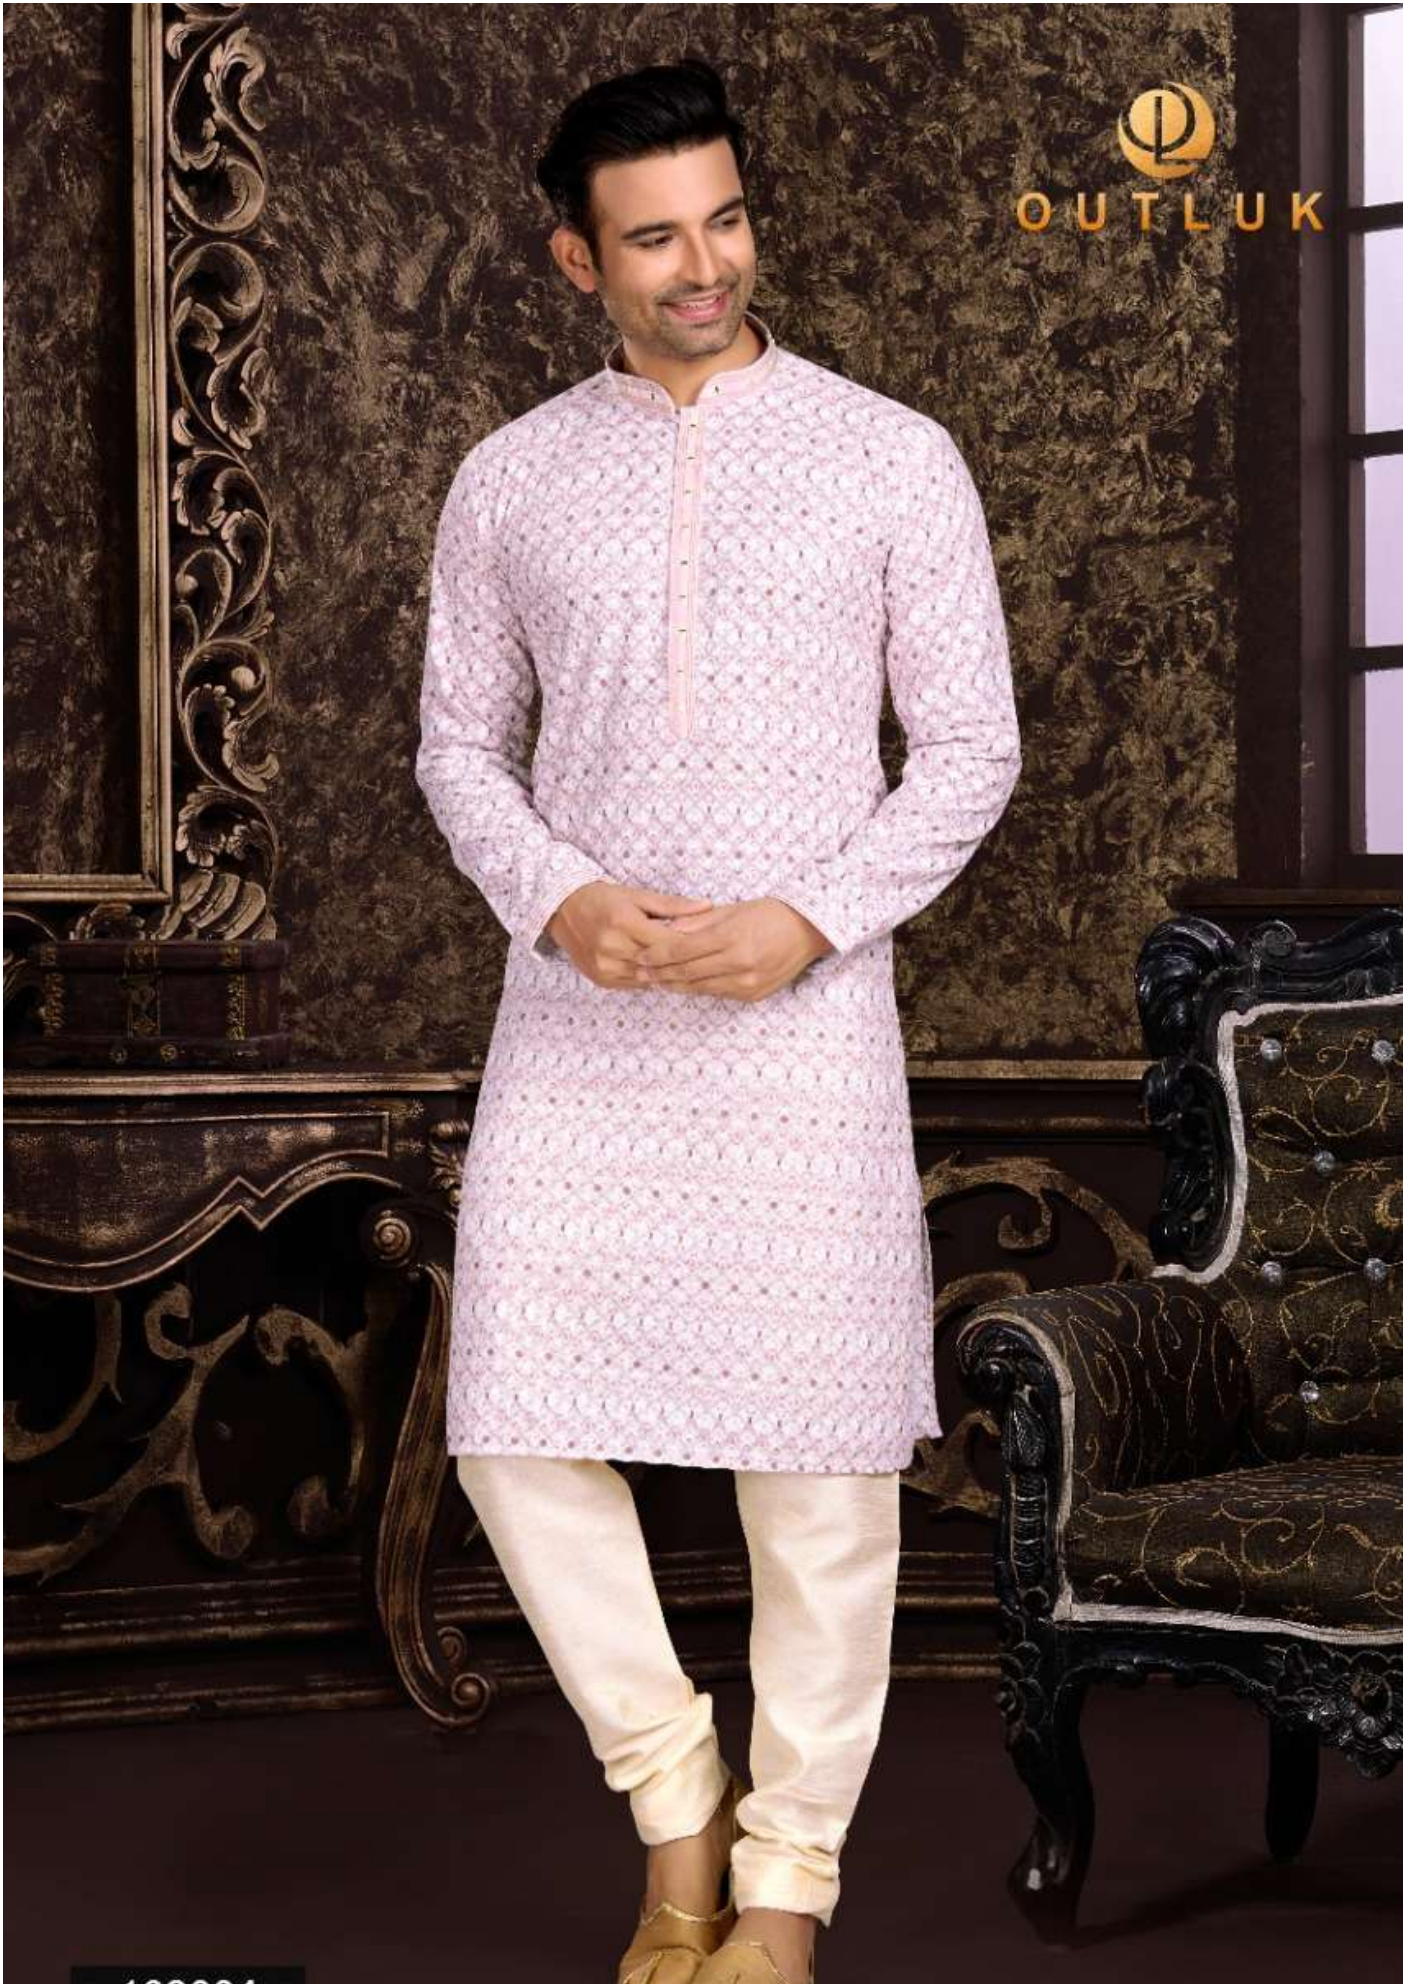

OUTLUK

[109004]