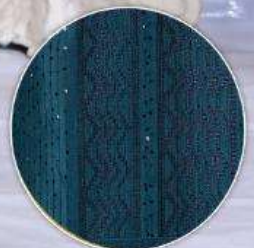

POONAM
TEXTILES

Kittu

Size Available
M, L, XL, XXL

DNO.1002

POONAM
TEXTILES

Kittu

Size Available
M, L, XL, XXL

DNO.1002

POONAM
DESIGNS

Kittu

Size Available
M, L, XL, XXL

DNO.1003

POONAM
DESIGNER

Kittu

Size Available
M, L, XL, XXL

DNO.1001

Size Available
M, L, XL, XXL

DNO.1004