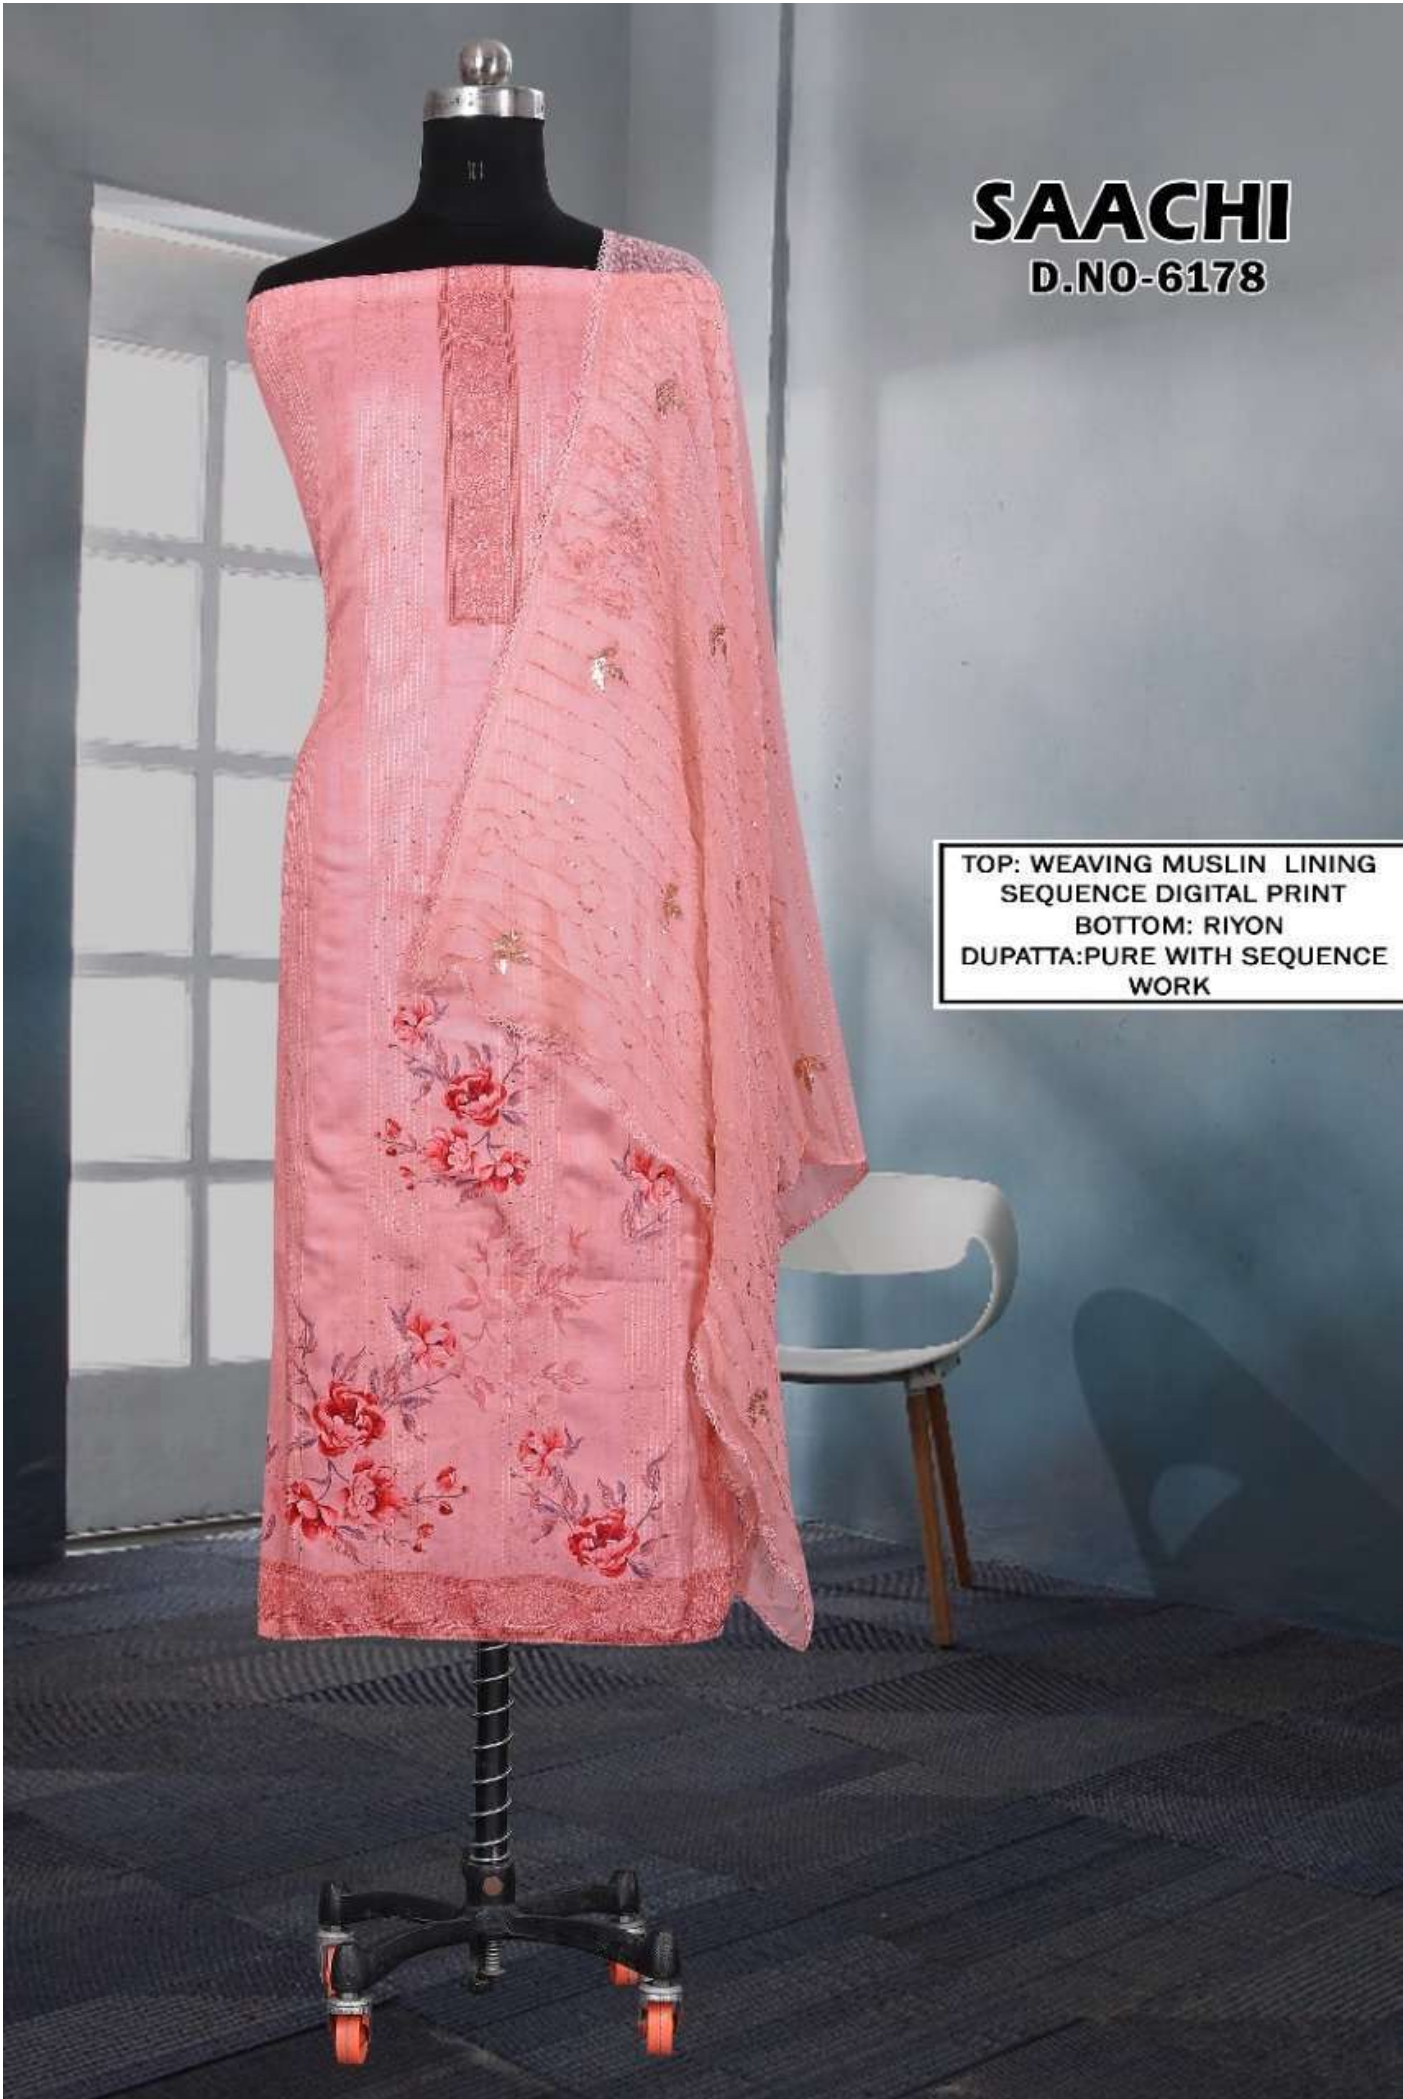

SAACHI

D.NO-6178

TOP: WEAVING MUSLIN LINING
SEQUENCE DIGITAL PRINT
BOTTOM: RIYON
DUPATTA: PURE WITH SEQUENCE
WORK