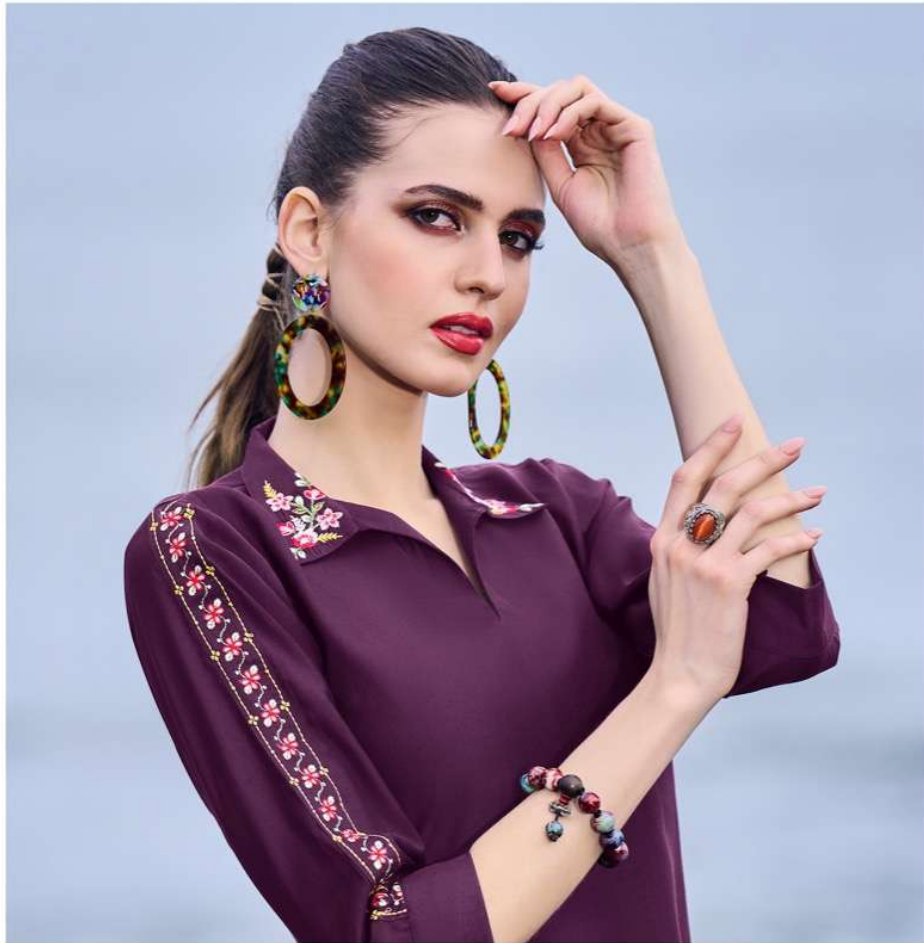

LILY&LALI®
GULS PRIDE
A PRODUCT OF sirona® GROUP

10404

FAS