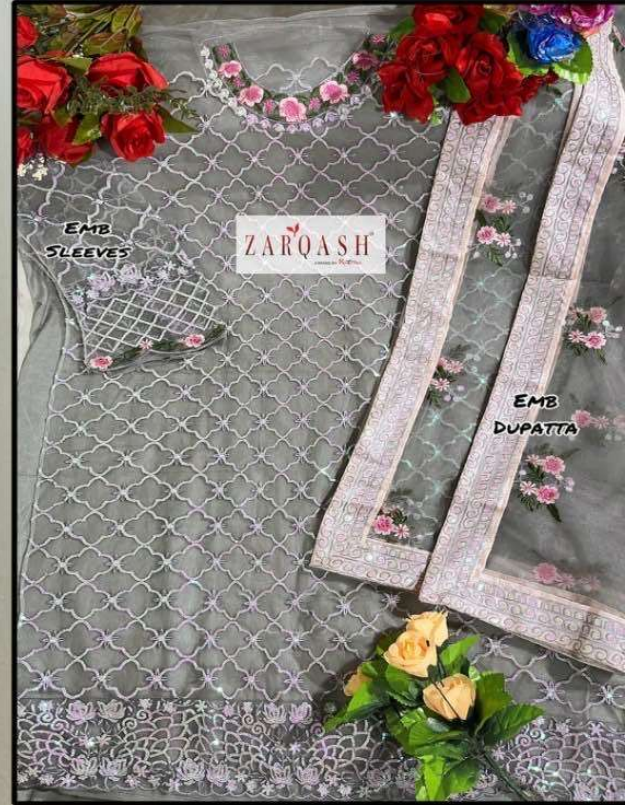

**TOP :- Net with Heavy Embroidery Sequence work.**

**INNER/BOTTOM :- Santoon.**

**DUPATTA:- Net With Heavy Embroidery With Four Side Border.**

**Z-2127-B**

**ZARQASH**<sup>®</sup>  
A BRAND BY KHAFFER

**Z-2127-B**

# ZARQASH<sup>®</sup>

**Z-2127-A**

**Z-2127-B**

**Z-2127-C**

FABRIC DETAILS

TOP :-Net with Heavy Embroidery Sequence work.

INNER/BOTTAM :Santoon.

DUPATTA :-Net with Heavy Embroidery With Four Side Border.

**ZARQASH**<sup>®</sup>  
A BRAND BY **KHAFFER**

**Z-2127-A**

**FABRIC DETAILS**

**TOP :-** Net with Heavy Embroidery  
sequence work.

**INNER/BOTTAM :-** Santoon.

**DUPATTA :-** Net with Heavy Embroidery  
With Four Side Border.