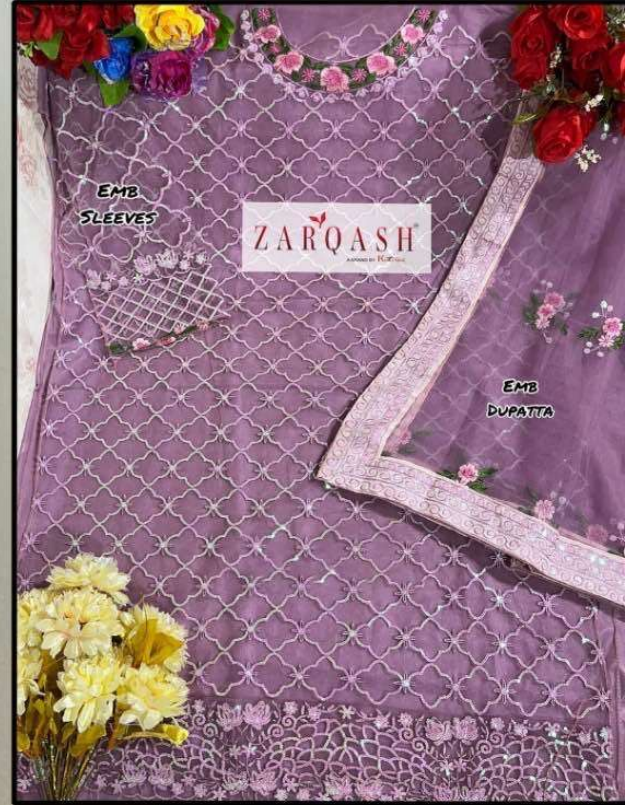

**ZARQASH**  
A BRAND BY **KWATTA**

**TOP :- Net with Heavy Embroidery Sequence work.**

**INNER/BOTTAM :- Santoon.**

**DUPATTA:- Net With Heavy Embroidery With Four Side Border.**

**Z-2127-B**

**ZARQASH**<sup>®</sup>

A BRAND BY **KWATTA**

**TOP :- Net with Heavy Embroidery Sequence work.**

**INNER/BOTTAM :- Santoon.**

**DUPATTA:- Net With Heavy Embroidery With Four Side Border.**

**Z-2127-B**

**ZARQASH**<sup>®</sup>  
A BRAND BY **KHAFFER**

**Z-2127-B**

**FABRIC DETAILS**

**TOP :-** Net with Heavy Embroidery  
sequence work.

**INNER/BOTTAM :-** Santoon.

**DUPATTA :-** Net with Heavy Embroidery  
With Four Side Border.

**EMB  
SLEEVES**

**ZARQASH**  
A BRAND BY **KINARA**