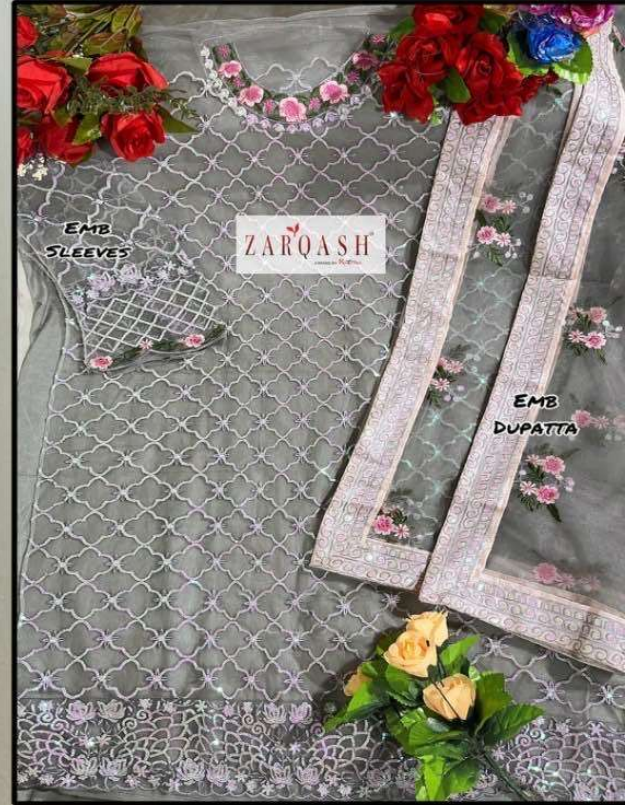

**ZARQASH**  
A BRAND BY **KWATTA**

**TOP :- Net with Heavy Embroidery Sequence work.**

**INNER/BOTTAM :- Santoon.**

**DUPATTA:- Net With Heavy Embroidery With Four Side Border.**

**Z-2127-B**

**ZARQASH**<sup>®</sup>

# ZARQASH<sup>®</sup>

**Z-2127-A**

**Z-2127-B**

**Z-2127-C**

FABRIC DETAILS

TOP :-Net with Heavy Embroidery Sequence work.

INNER/BOTTAM :Santoon.

DUPATTA :-Net with Heavy Embroidery With Four Side Border.

**ZARQASH**<sup>®</sup>  
A BRAND BY **KHAFFER**

**Z-2127-A**

**FABRIC DETAILS**

**TOP :-** Net with Heavy Embroidery  
sequence work.

**INNER/BOTTAM :-** Santoon.

**DUPATTA :-** Net with Heavy Embroidery  
With Four Side Border.