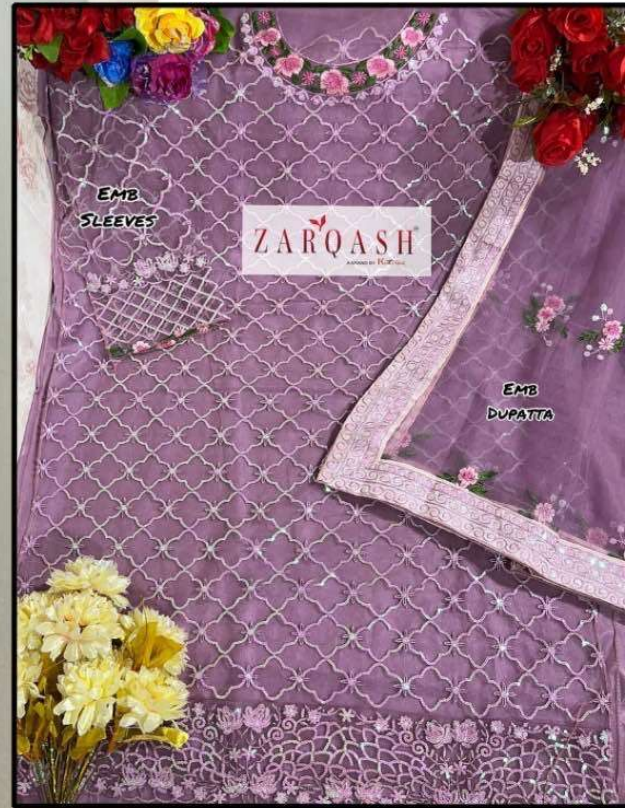

**ZARQASH**  
A BRAND BY **KWATTA**

**TOP :- Net with Heavy Embroidery Sequence work.**

**INNER/BOTTAM :- Santoon.**

**DUPATTA:- Net With Heavy Embroidery With Four Side Border.**

**Z-2127-B**

**ZARQASH**  
A BRAND BY **KWATTA**

**TOP :- Net with Heavy Embroidery Sequence work.**

**INNER/BOTTOM :- Santoon.**

**DUPATTA:- Net With Heavy Embroidery With Four Side Border.**

**Z-2127-B**

**ZARQASH**<sup>®</sup>  
A BRAND BY KHAFFER

**Z-2127-B**

**FABRIC DETAILS**

**TOP :-** Net with Heavy Embroidery  
sequence work.

**INNER/BOTTAM :-** Santoon.

**DUPATTA :-** Net with Heavy Embroidery  
With Four Side Border.

**EMB  
SLEEVES**

**ZARQASH**  
A BRAND BY *KINARA*