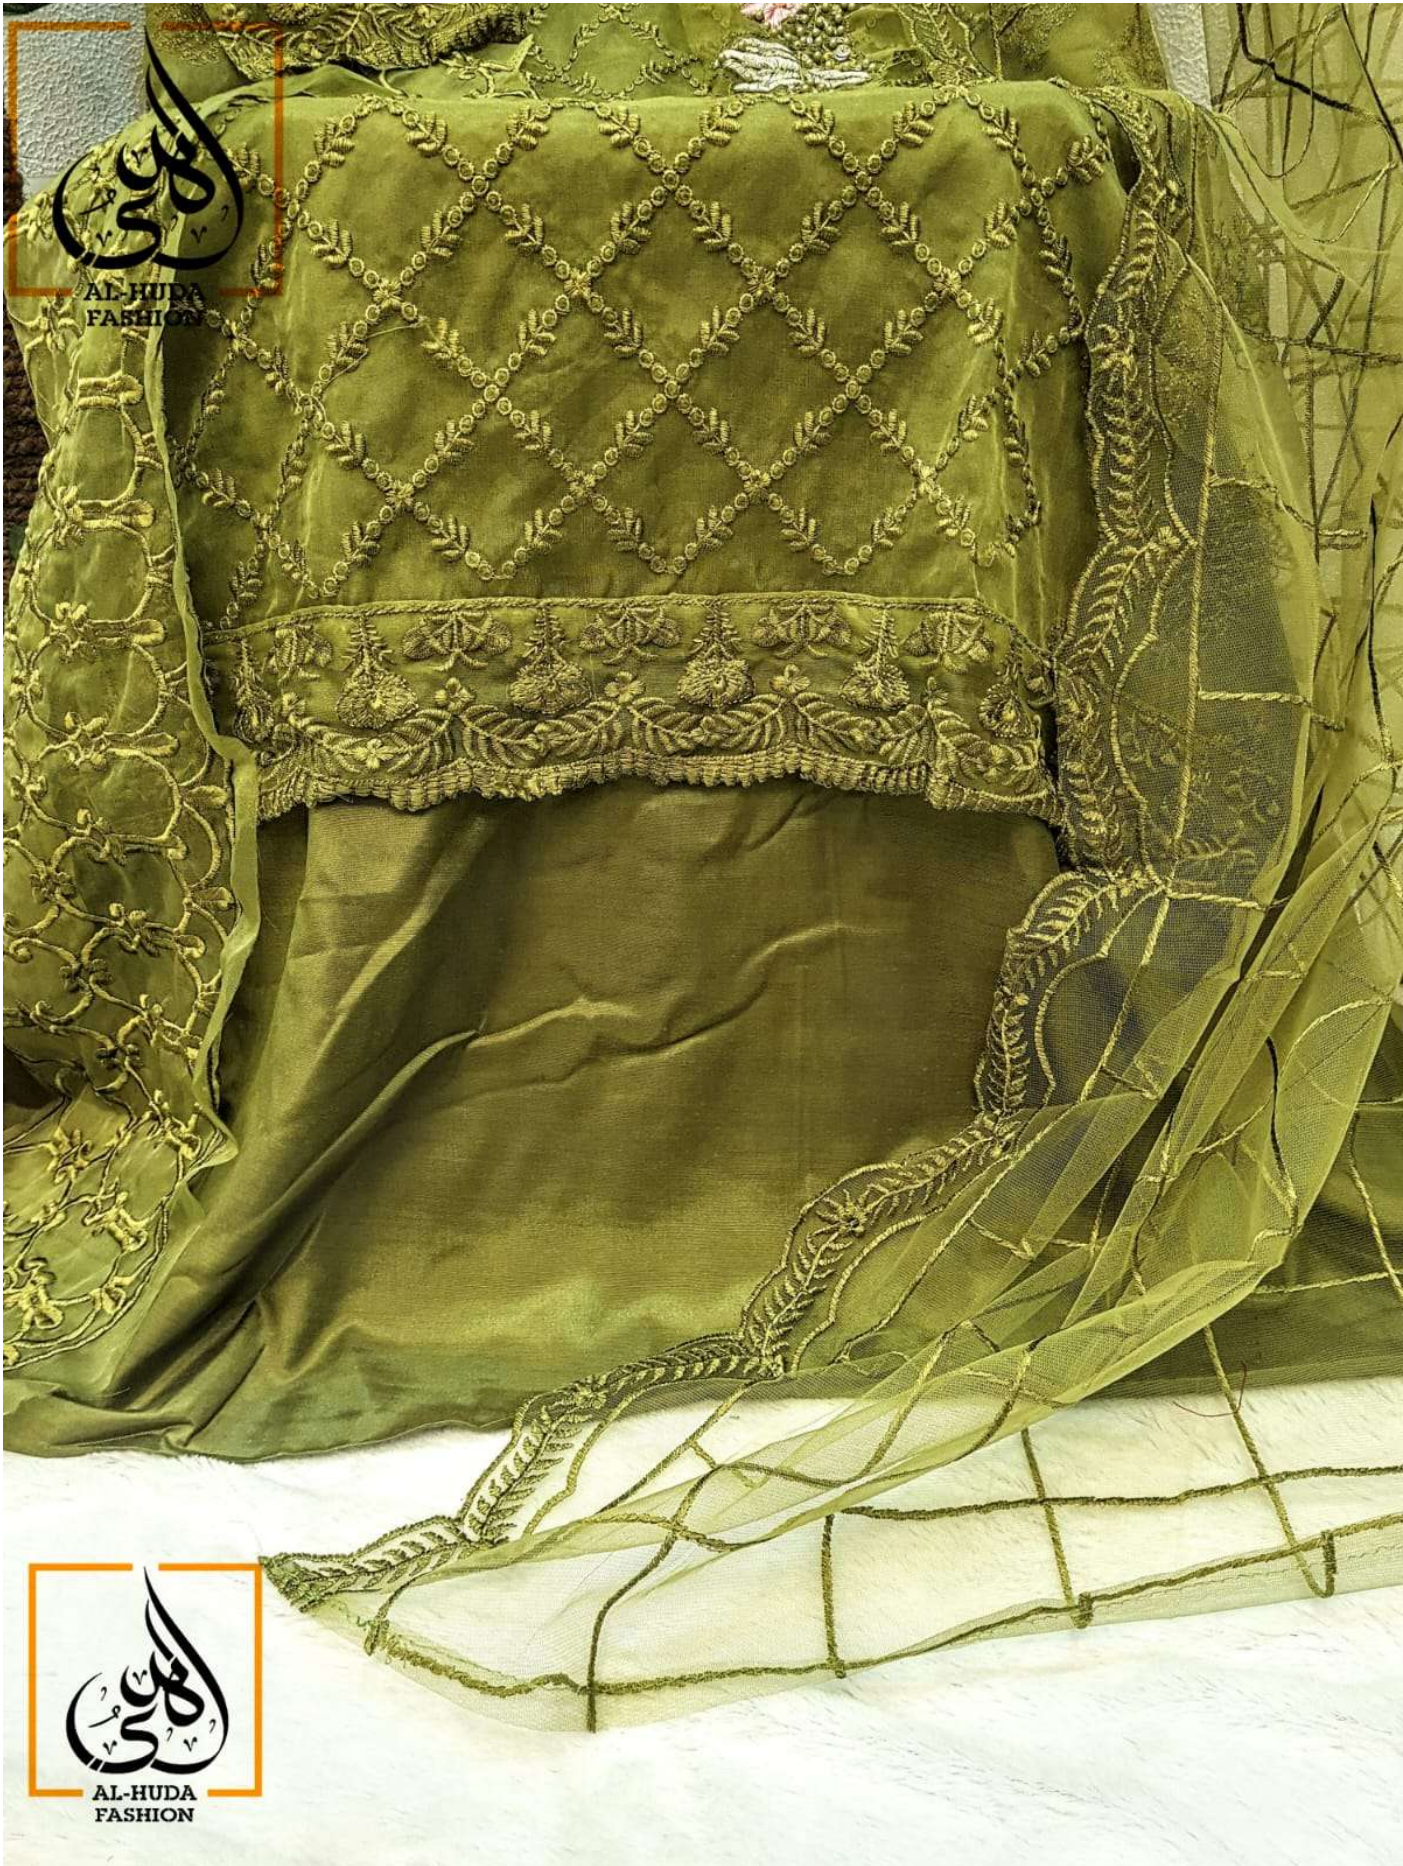

FABRIC DETAILS

Top:- Organza Heavy Work
Bottom: Inner:- Heavy Sention With
Heavy Pach With Handwork
Dupatta:- Heavy Net With Work

D.No.-101-C

FABRIC DETAILS

Top:- Organza Heavy Work
Bottom: Inner:- Heavy Sention With
Heavy Pach With Handwork
Dupatta:- Heavy Net With Work

D.No.-101-C

FABRIC DETAILS

Top:- Organza Heavy Work
Bottom: Inner:- Heavy Sention With
Heavy Pach With Handwork
Dupatta:- Heavy Net With Work

D.No.-101-B

FABRIC DETAILS

Top:- Organza Heavy Work
Bottom: Inner:- Heavy Sention With
Heavy Pach With Handwork
Dupatta:- Heavy Net With Work

D.No.-101-A

FABRIC DETAILS

Top:- Organza Heavy Work
Bottom: Inner:- Heavy Sention With
Heavy Pach With Handwork
Dupatta:- Heavy Net With Work

D.No.-101-D

AL-HUDA
FASHION

AL-HUDA
FASHION

AL-HUDA
FASHION

AL-HUDA
FASHION