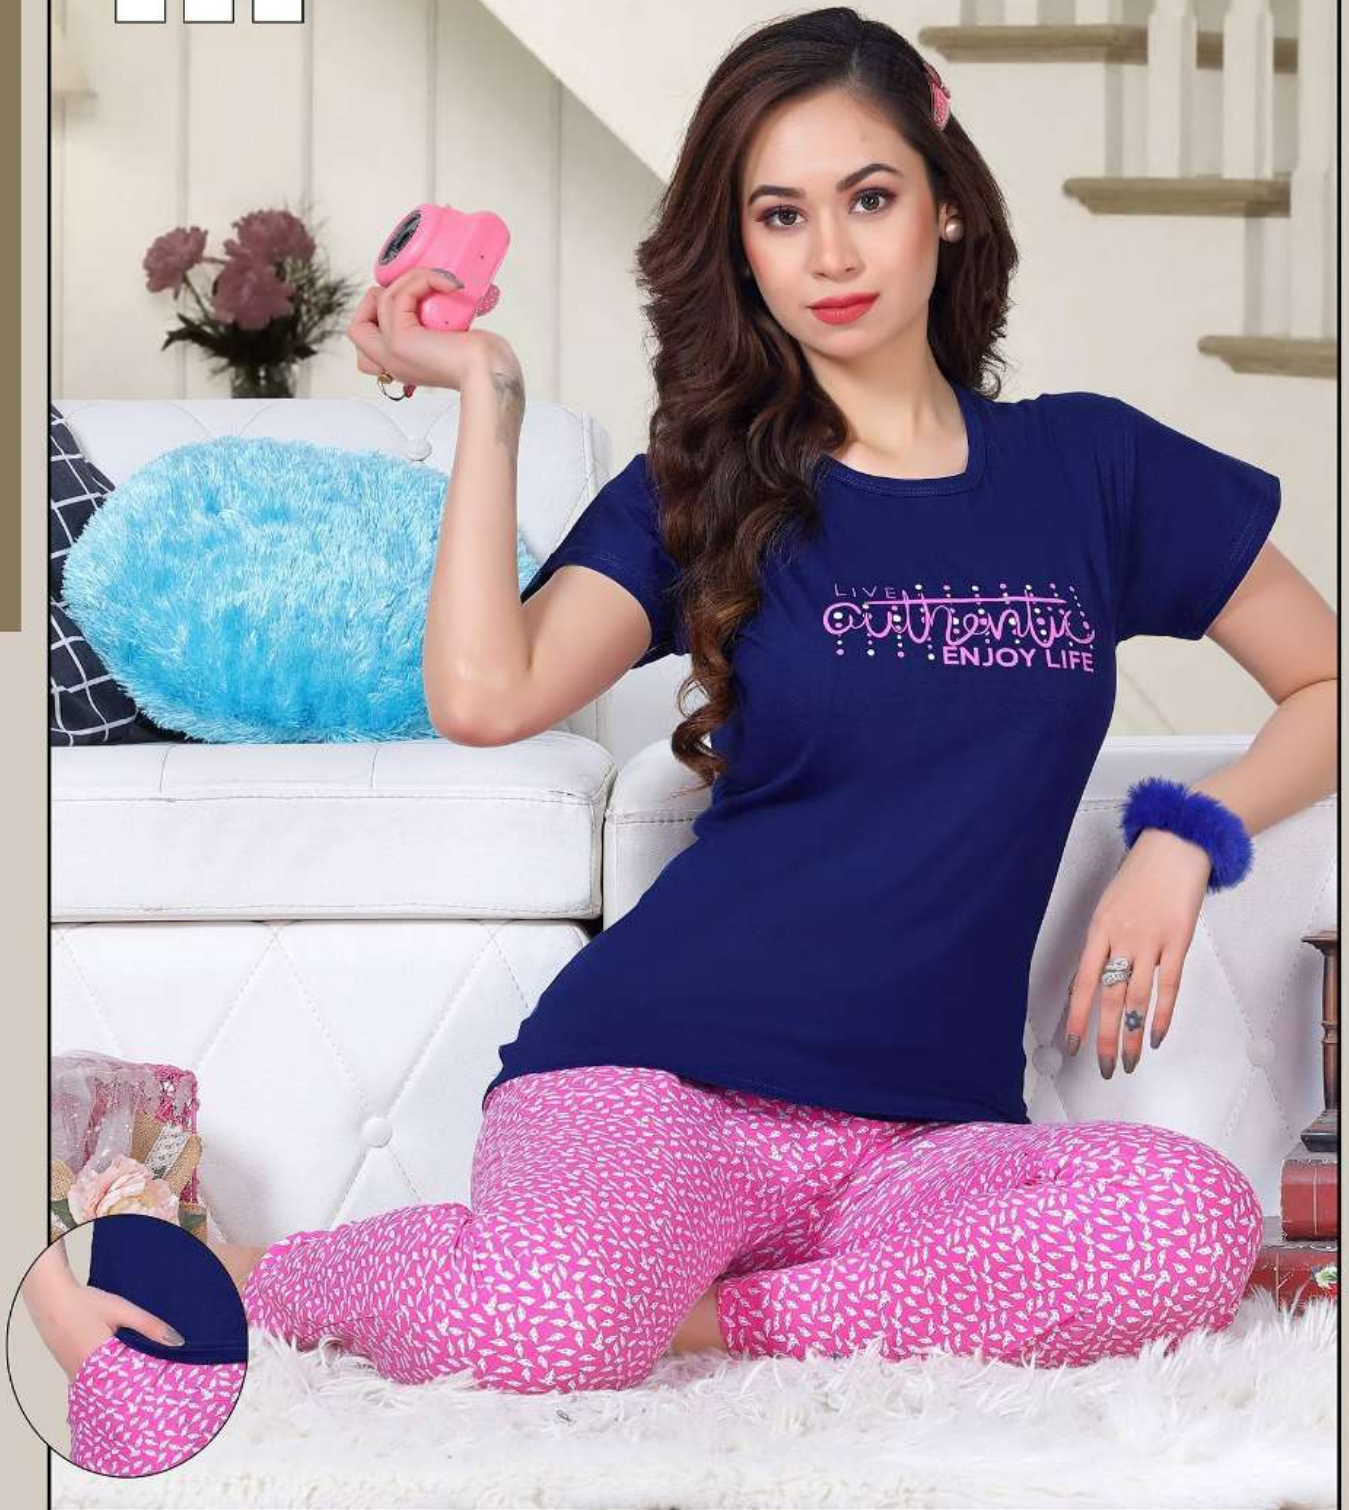

VOL-65 A

Full Night Suit

With Pocket

L XL XXL

☐	☐	☐