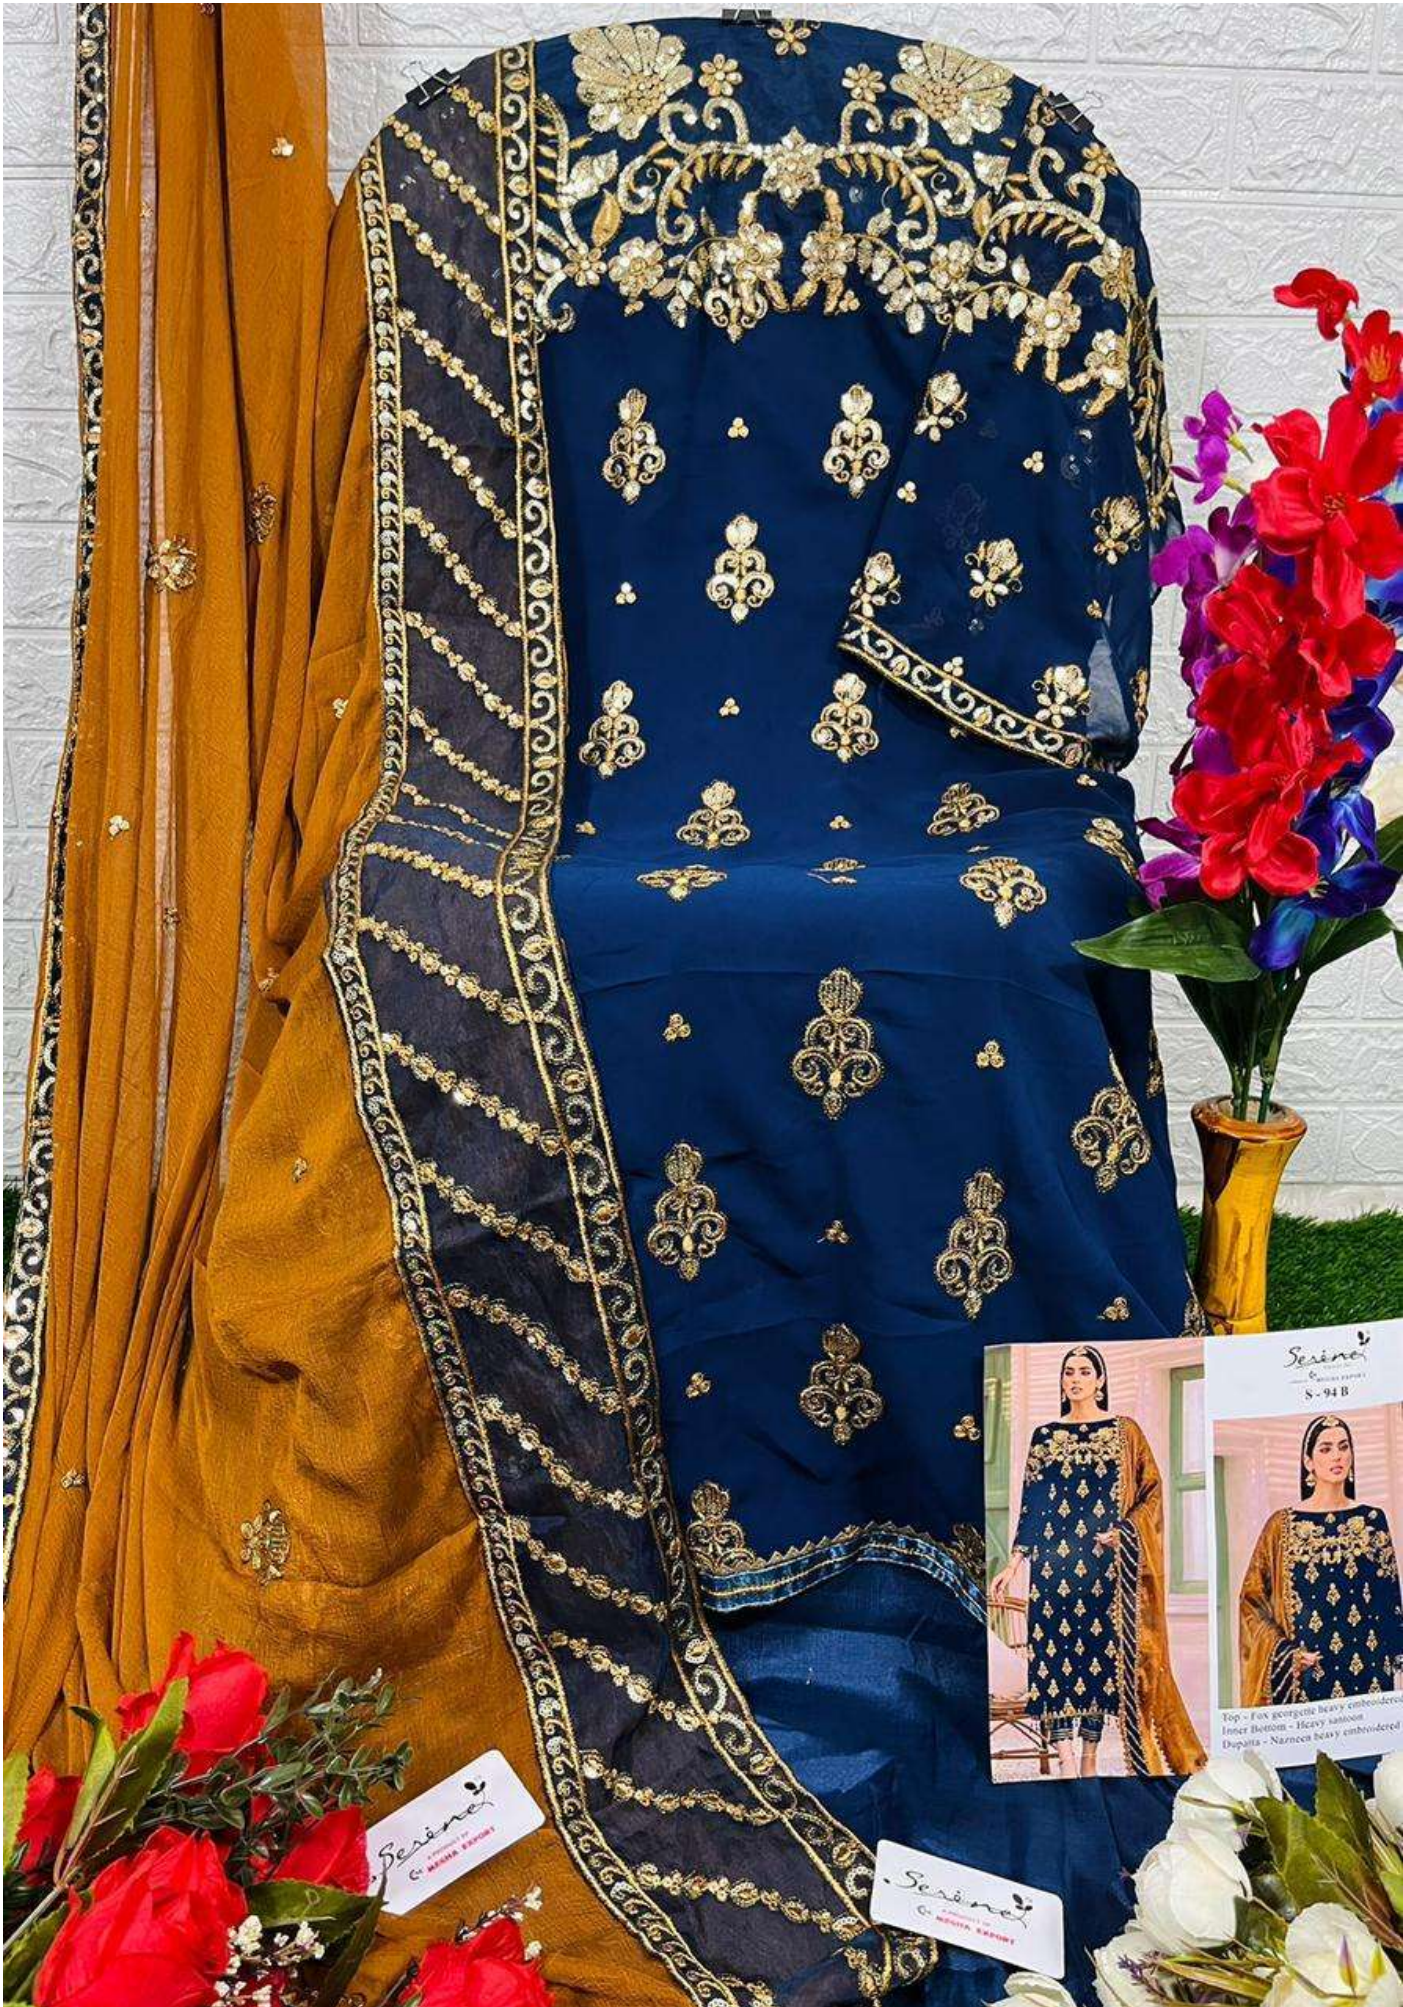

Serini
S-94B
C. KANAKA, BANGUR

Serini
S-94B
C. KANAKA, BANGUR