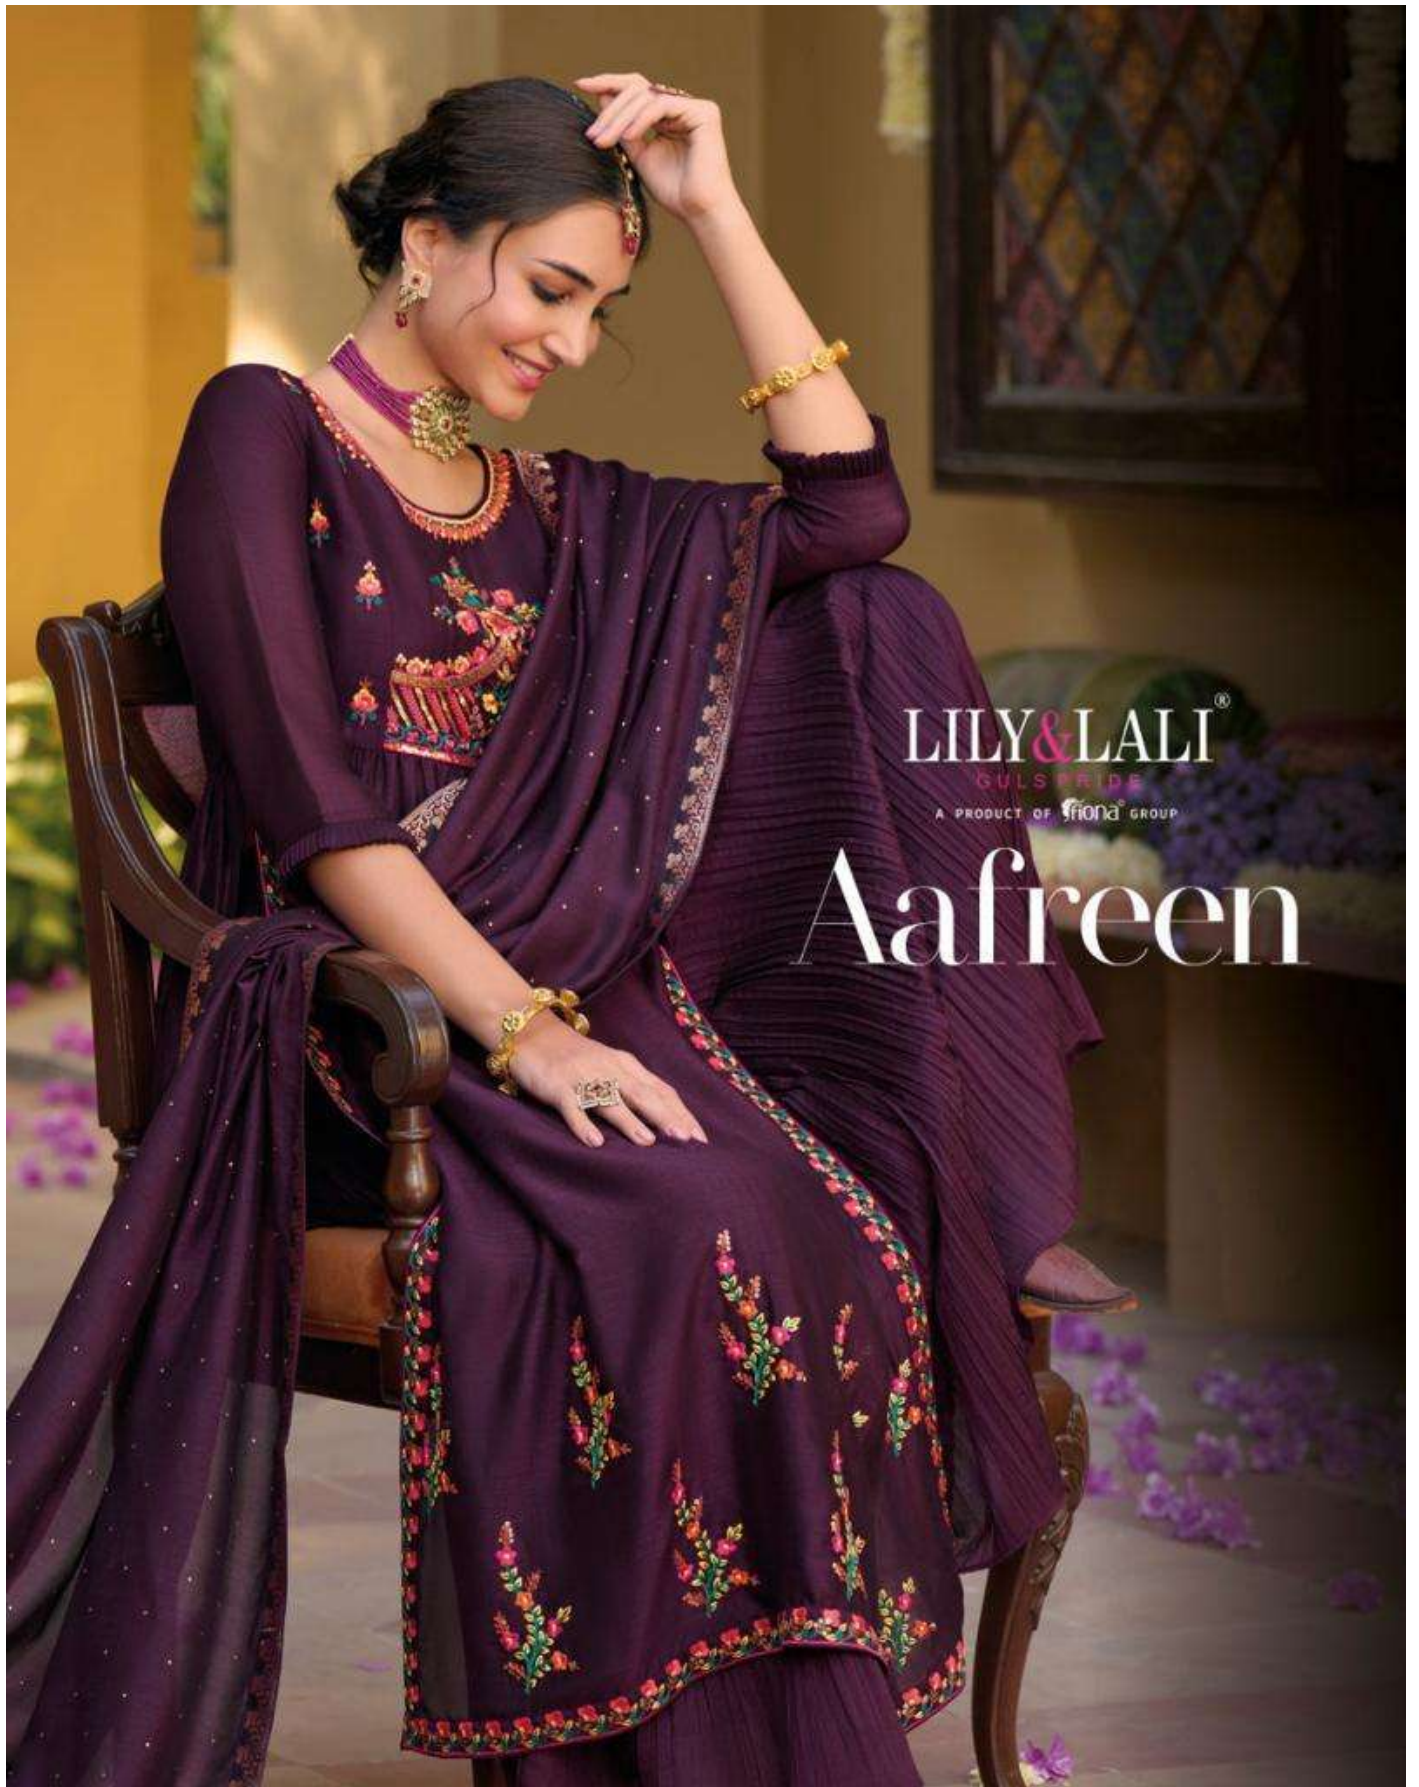

LILY & LALI®
GULS PRIDE
A PRODUCT OF fiona® GROUP

Aafreen