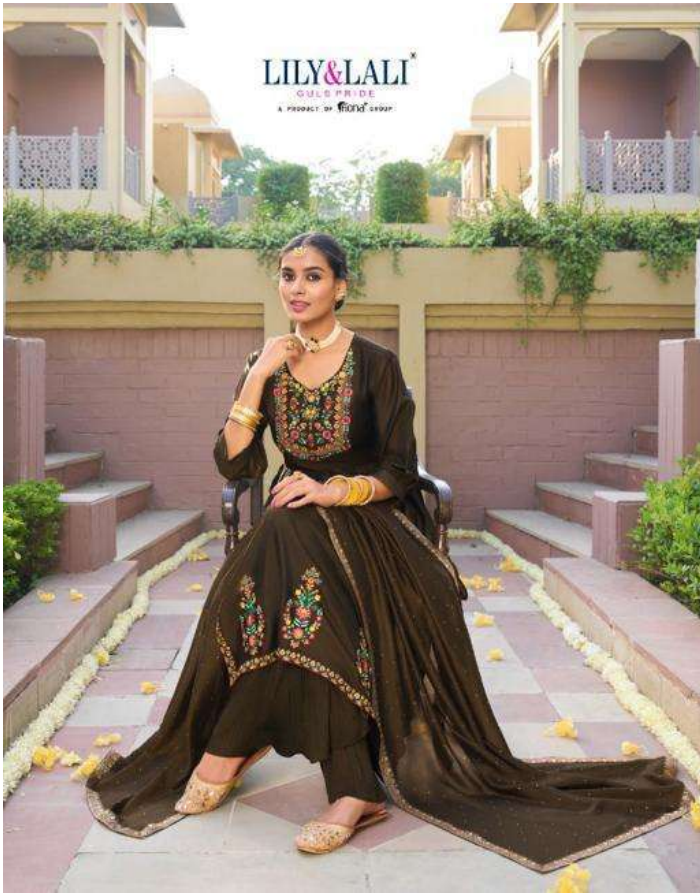

10602

FASHIONABLE FOREVER

LILY&LALI®
GULS PRIDE
A PRODUCT OF **WAZIR** GROUP

THE JOYANCE OF YOUR JOURNIES, THE MOMENTS OF YOUR LOVE THAT MAKE YOU SO DIFFERENT, THAT MAKE YOU SO UNIQUELY DELICIOUS. EXPERIENCE