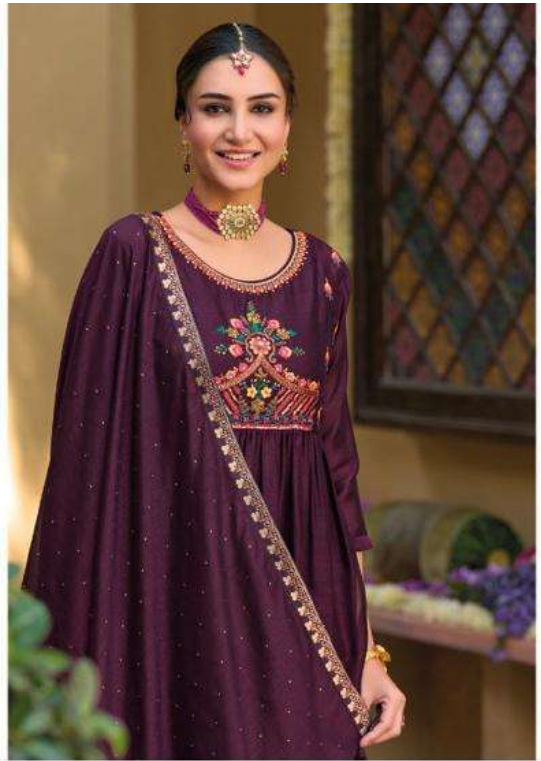

EVERY FLOWER IS A SOUL