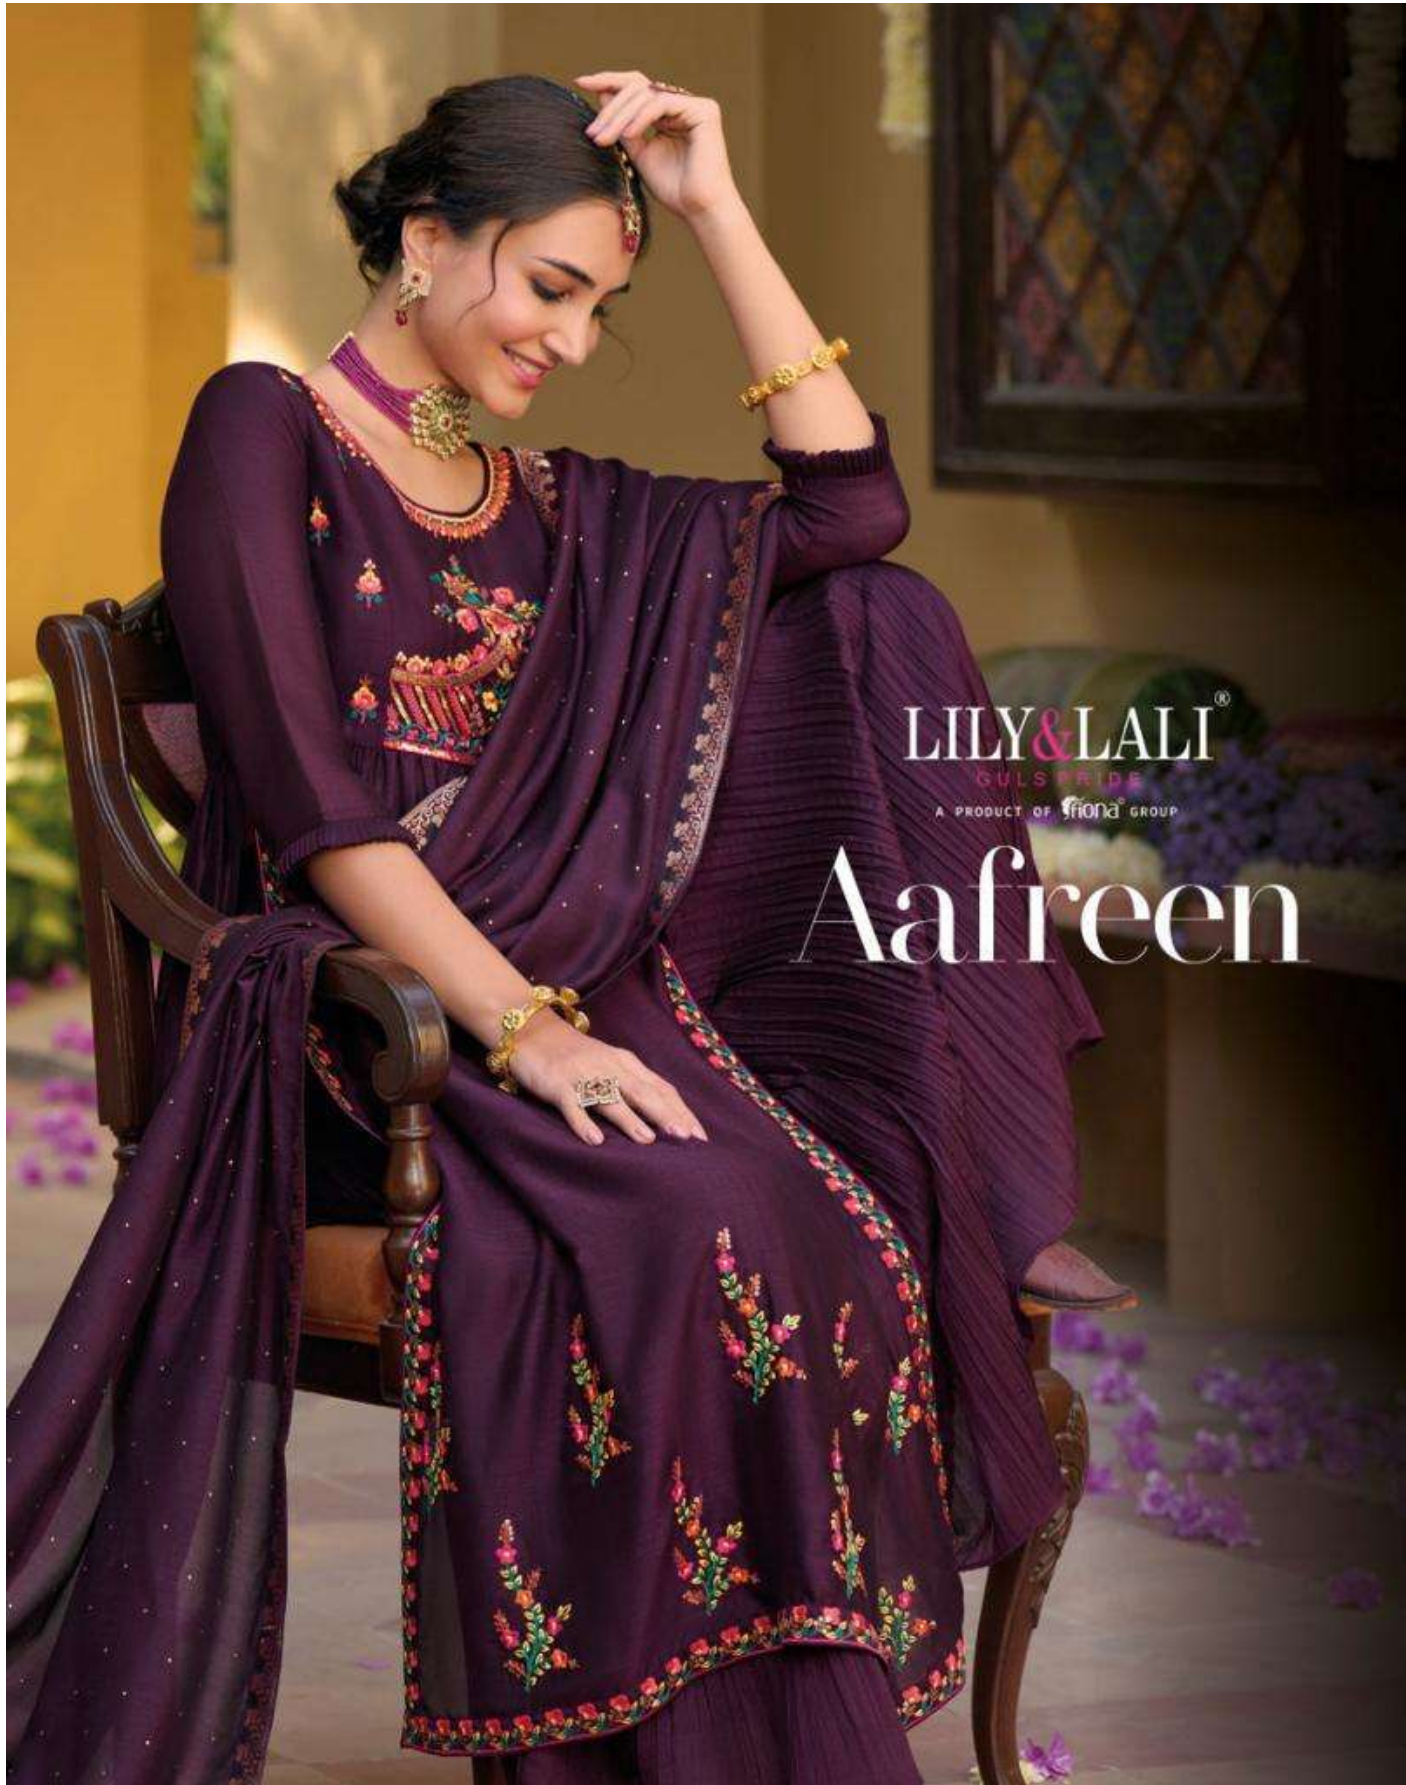

LILY & LALI®
GULS PRIDE
A PRODUCT OF fiona GROUP

Aafreen