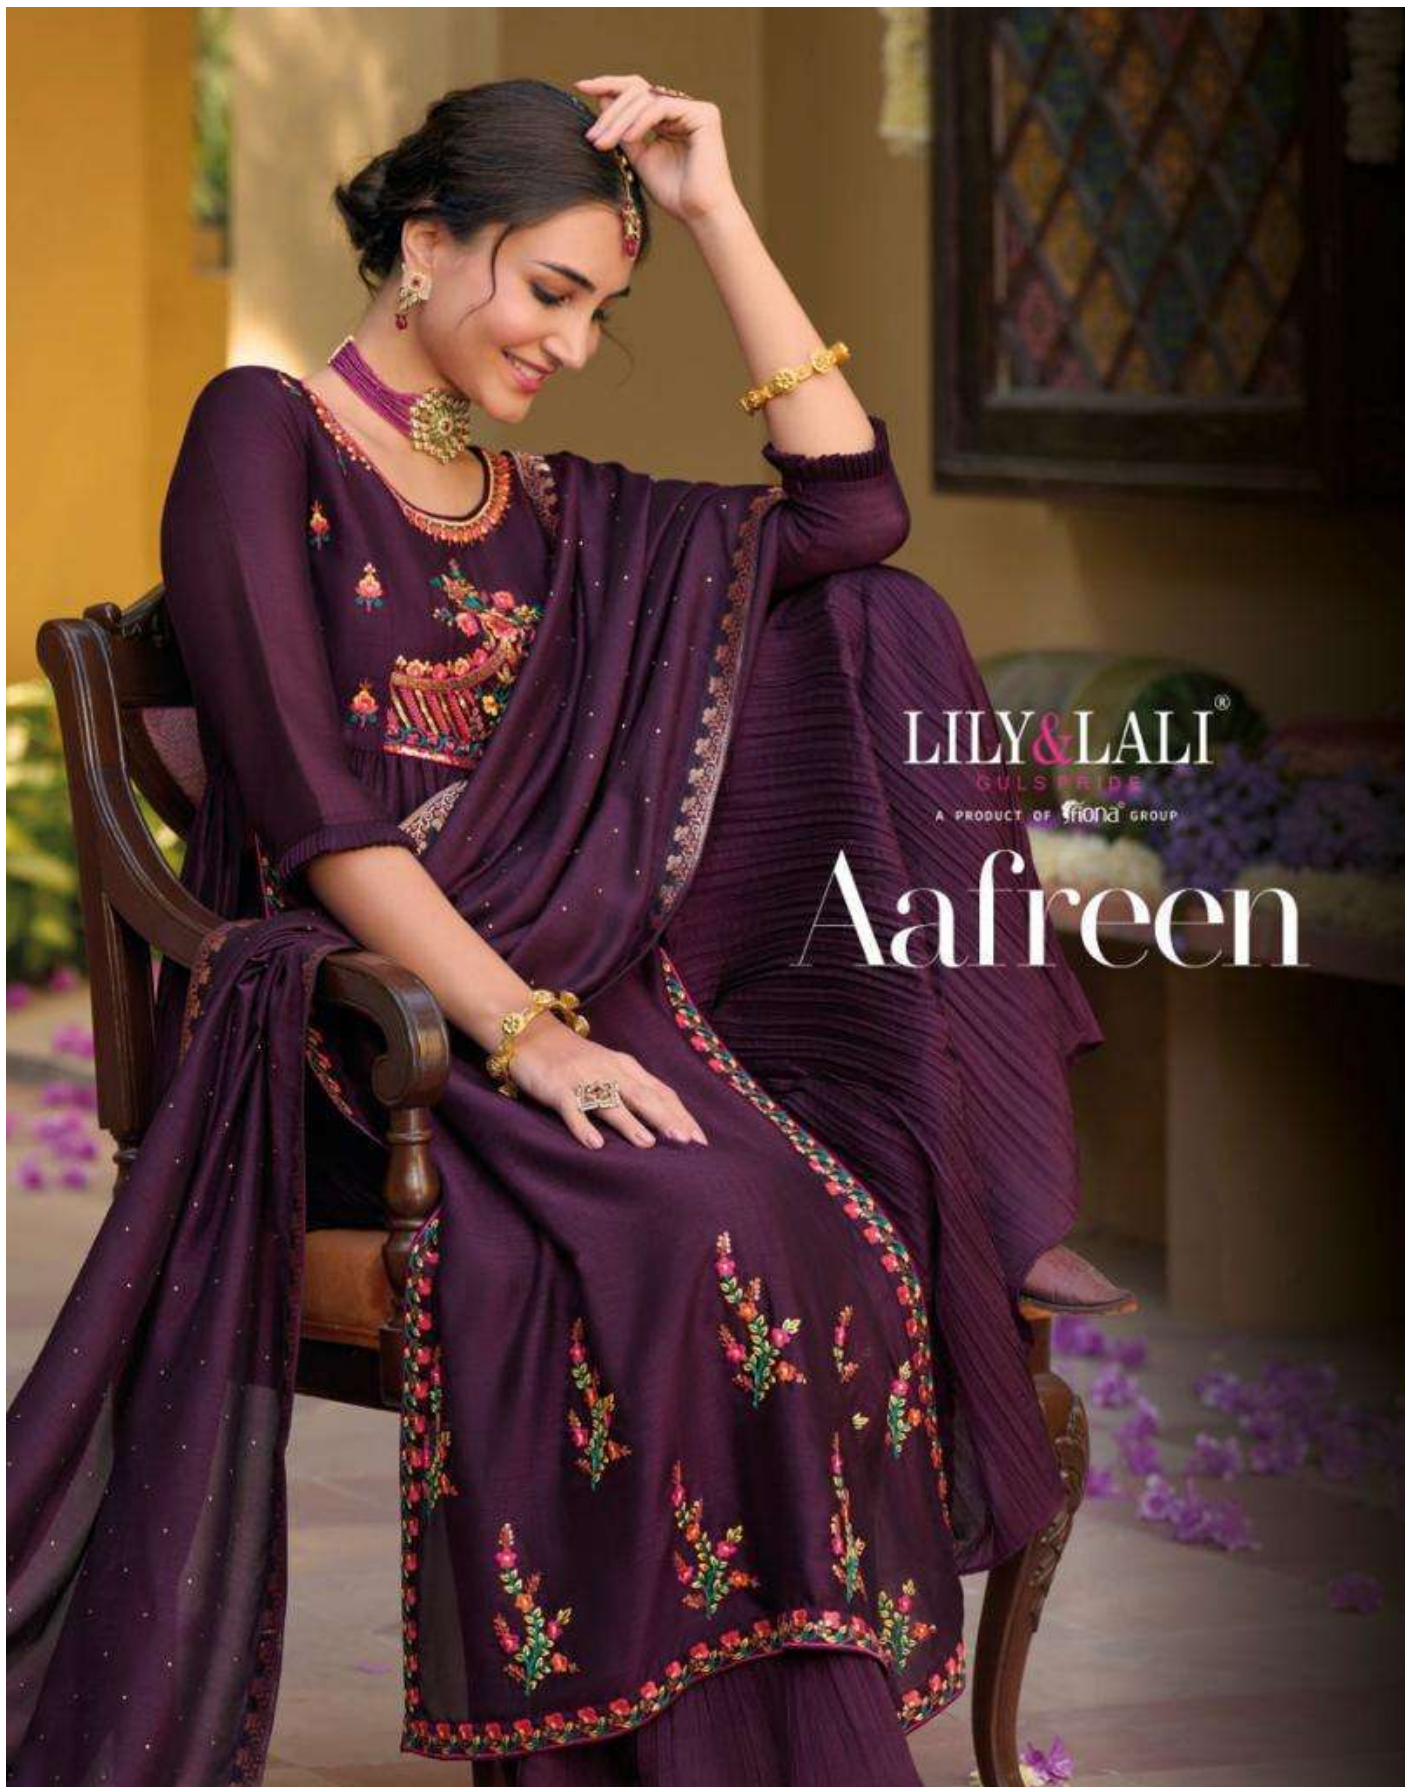

10601

LILY&LALI®
GULS PRIDE
A PRODUCT OF FLORE' SUELL

LILY & LALI[®]
GULS PRIDE
A PRODUCT OF fiona[®] GROUP

Aafreen

THIS SEASON FOLLOW THE PERFECT MOOD OF STYLE

THE HUES OF VEGAN APPEAL ON THE PALM OF YOUR LIFE, THAT MAKE YOU SO DIFFERENT THAT MAKES YOU SO ENKKA BEAUTYFUL EXPERIENCE.