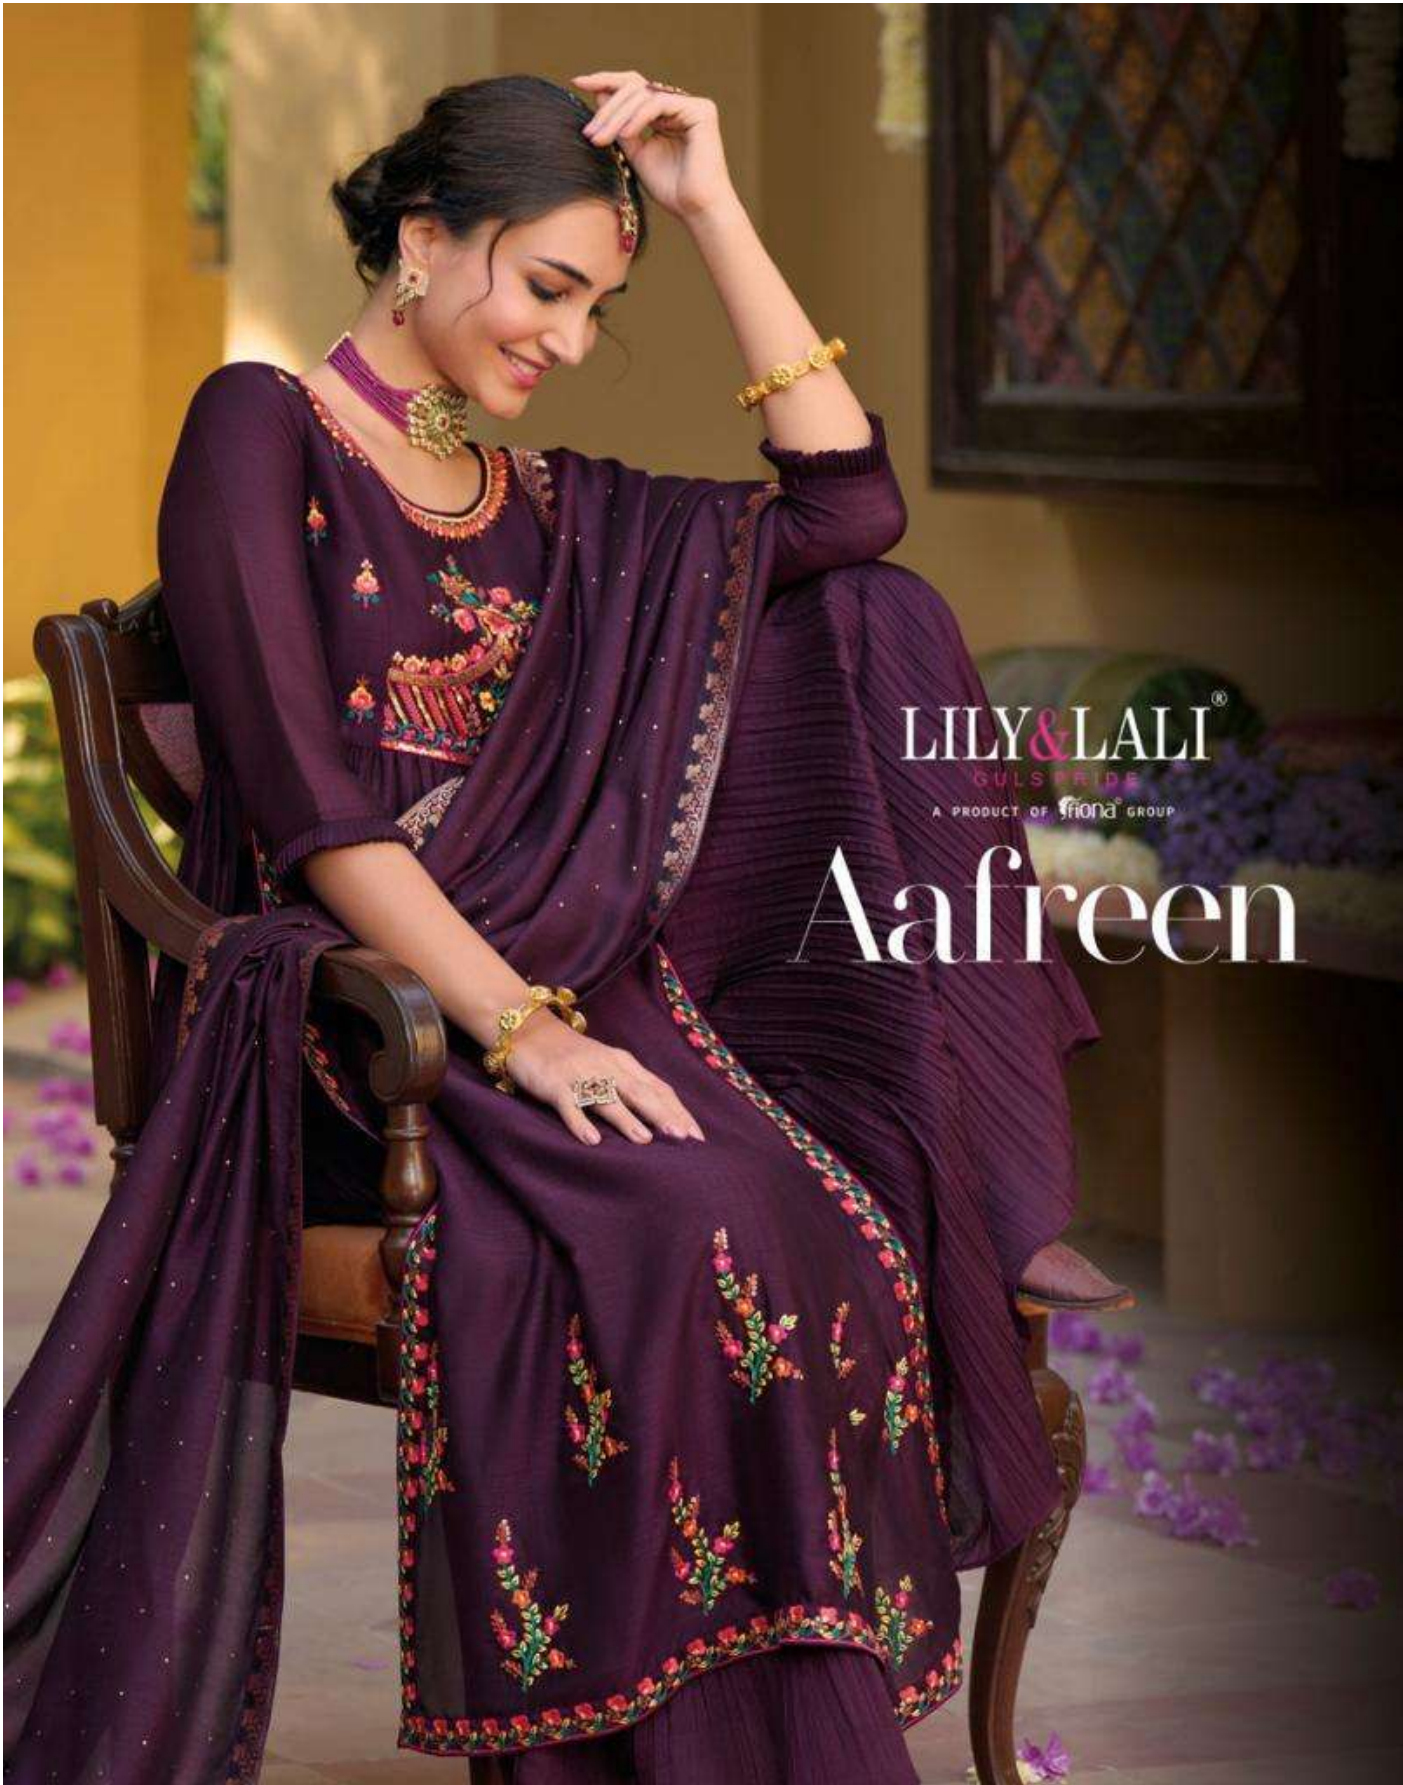

LILY & LALI®
GULS PRIDE
A PRODUCT OF fiona® GROUP

Aafreen