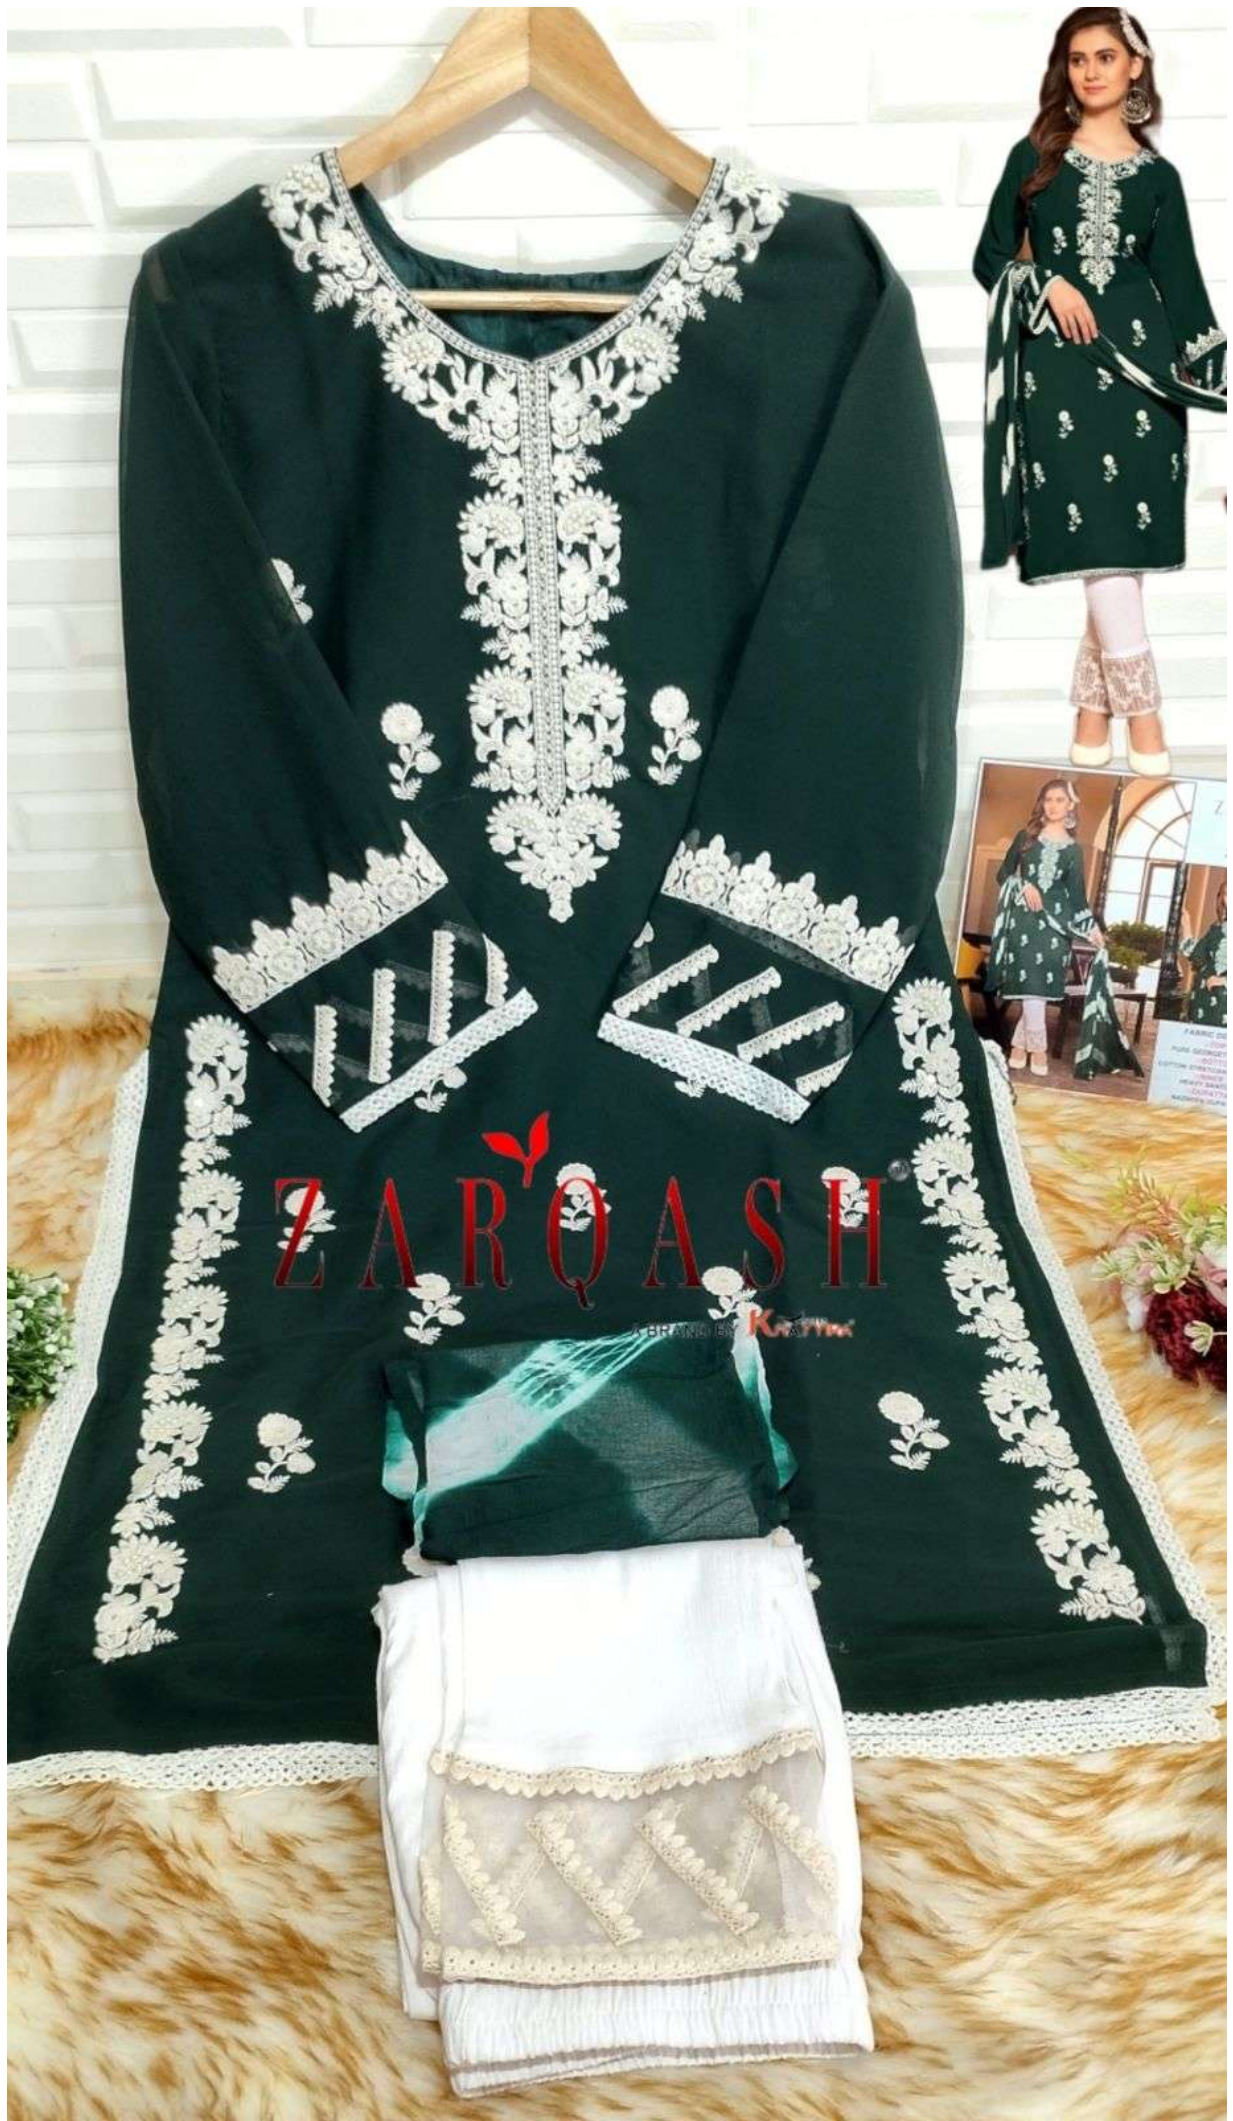

ZARQASH

BRAND BY Karm