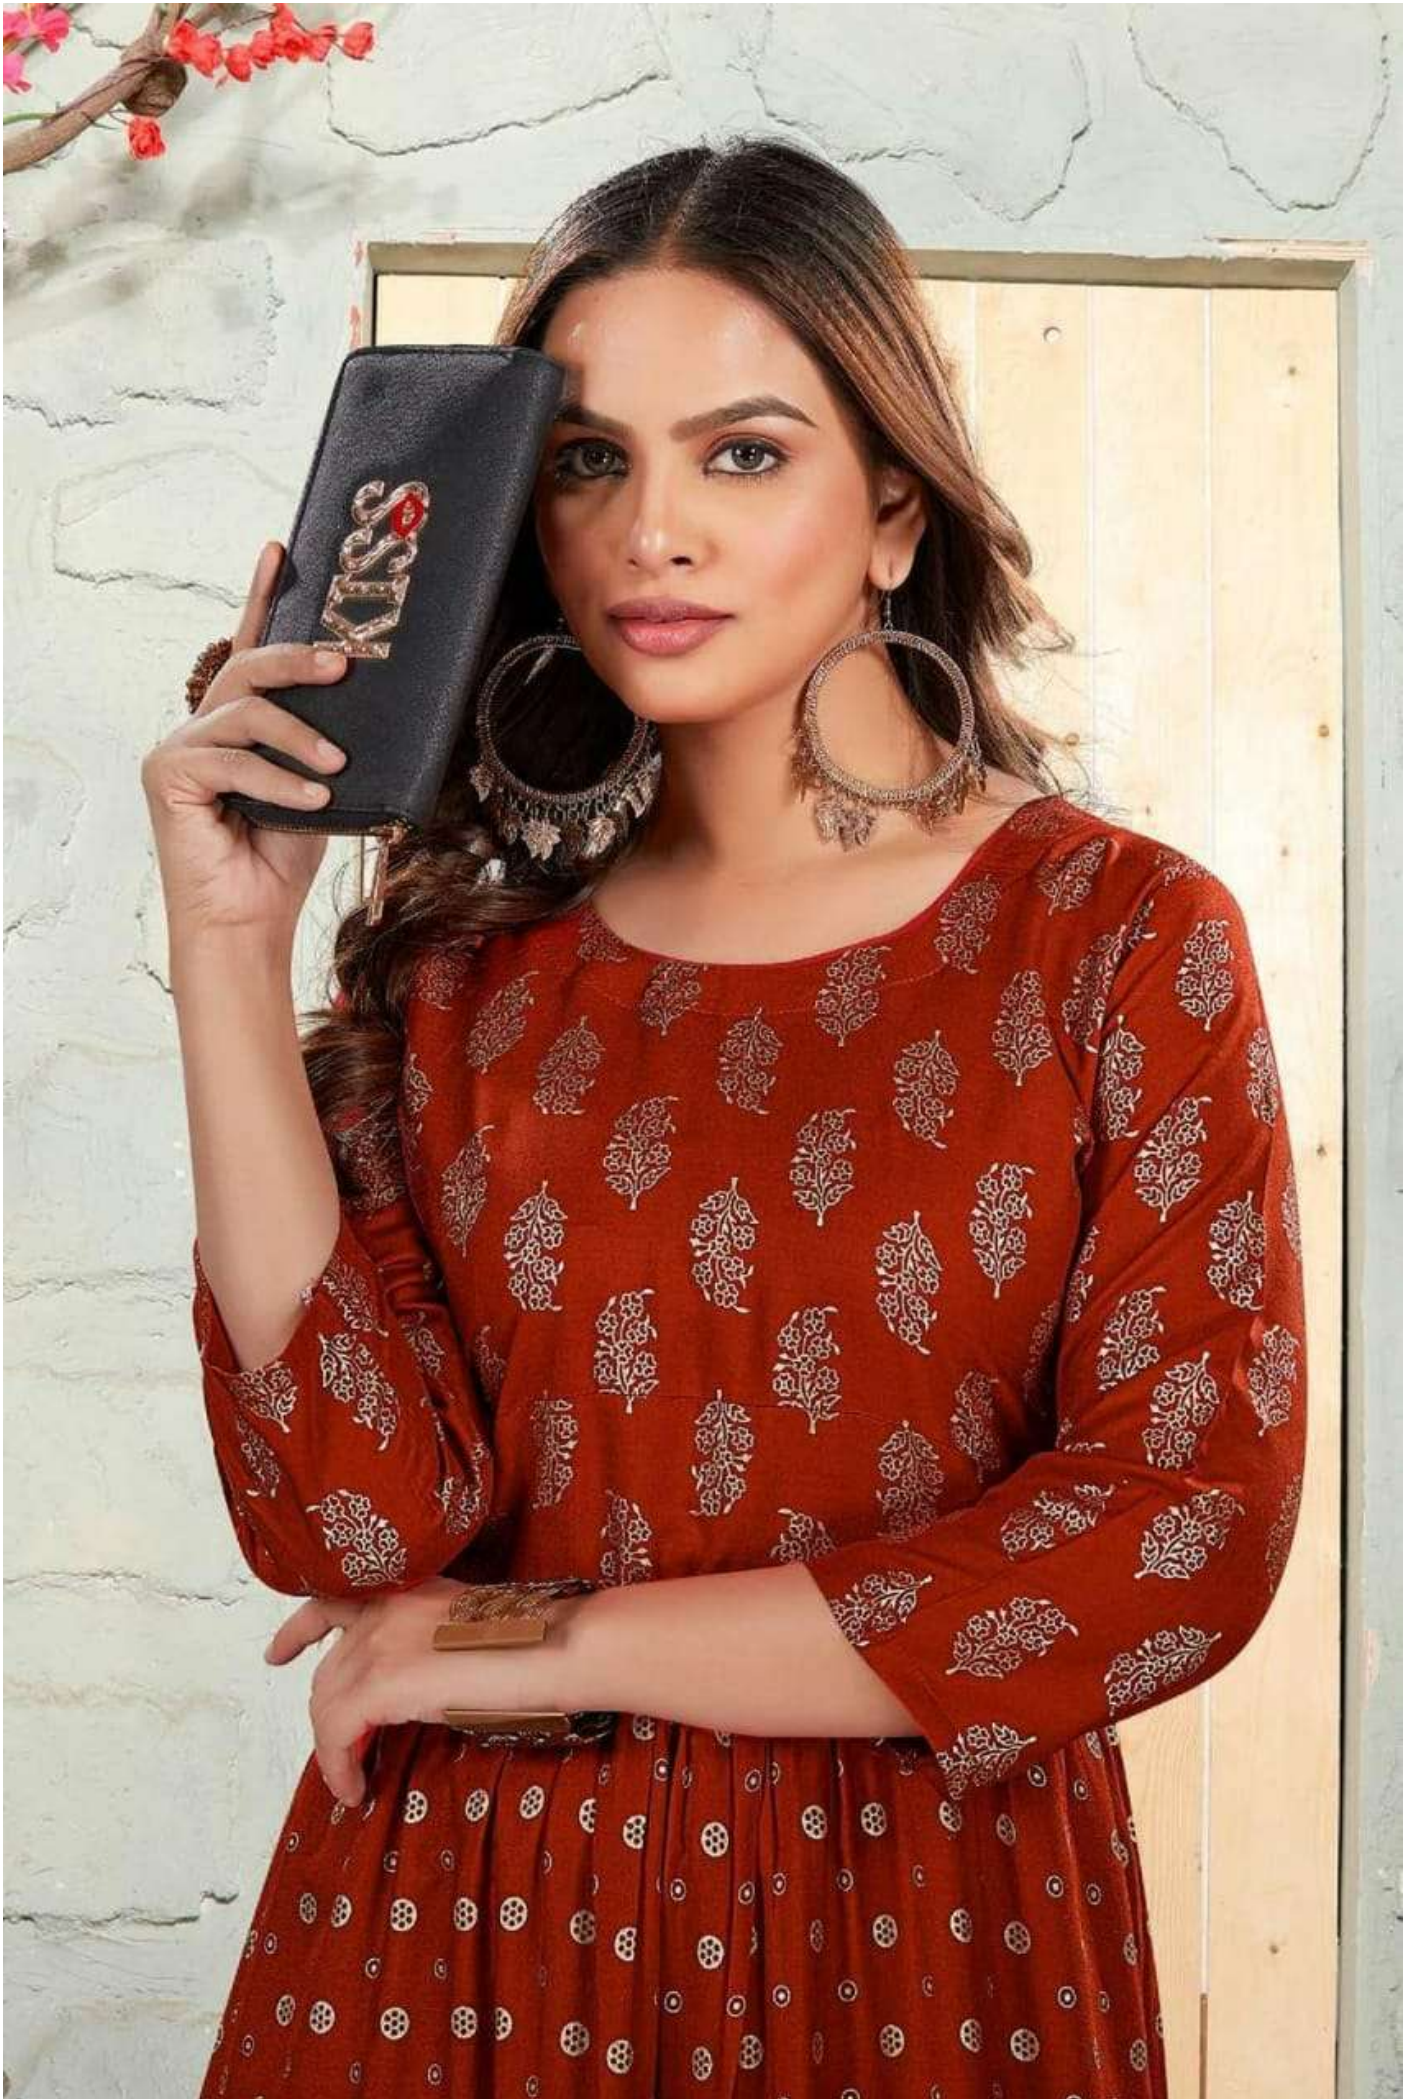

TABU

FASHION & FUNCTION WITH A PURPOSE

TABU

FASHION & FUNCTION WITH A PURPOSE

8285

TABU

FASHION & FUNCTION WITH A PURPOSE.

FABRIC REYON
SIZE- M L XL XXL