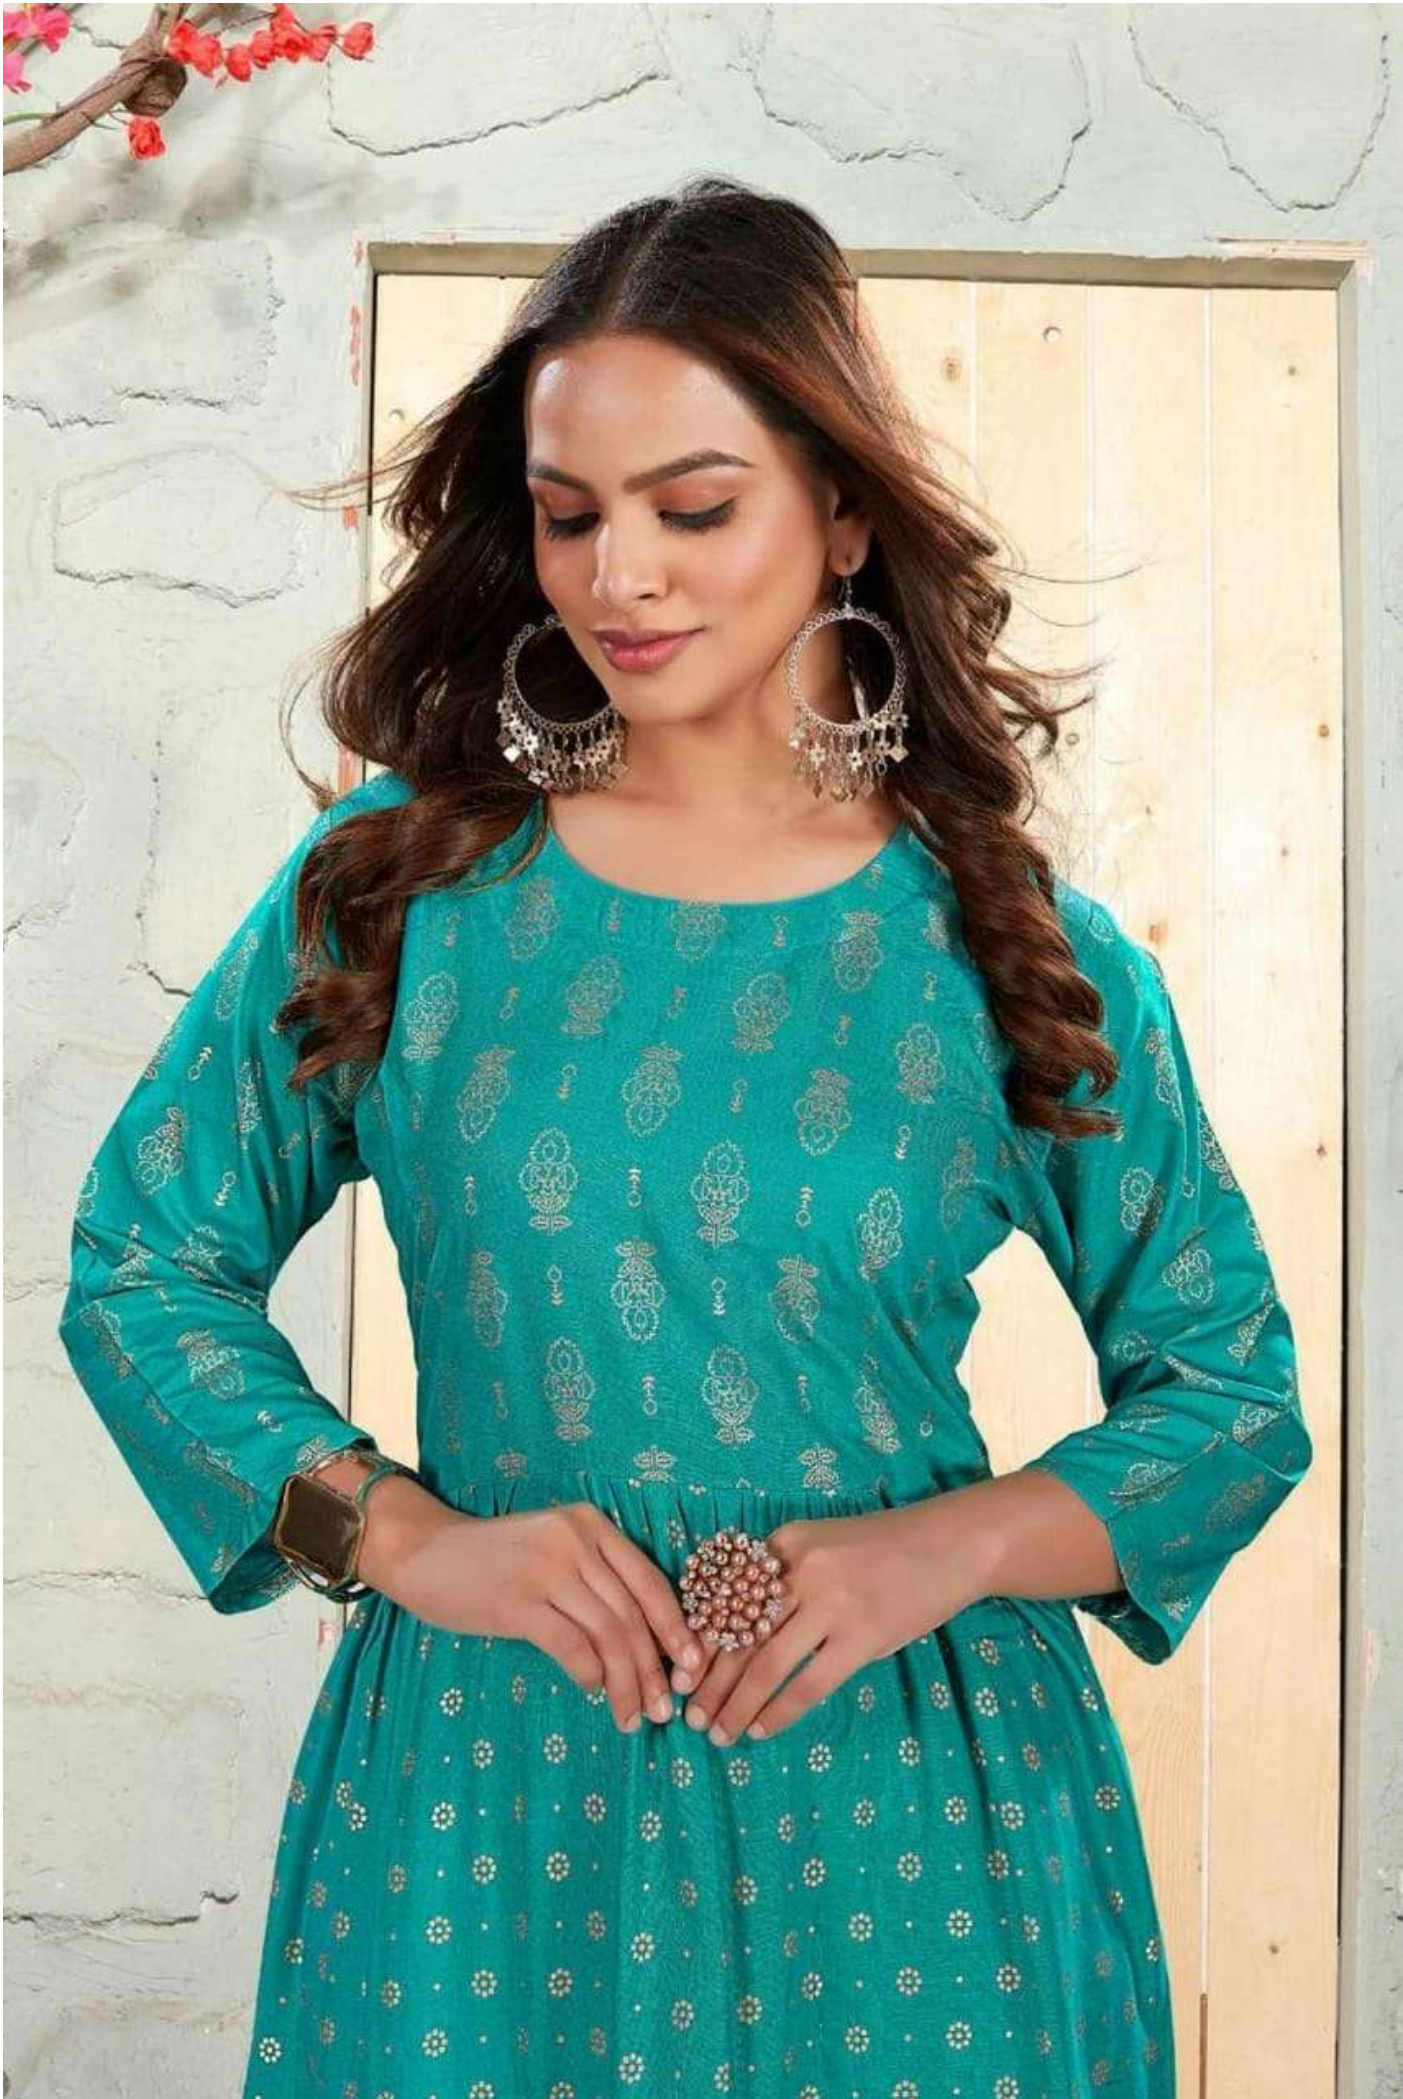

# TABU

FASHION & FUNCTION WITH A PURPOSE.

FABRIC REYON  
SIZE- M L XL XXL

8285

8285

8285

8285

8285