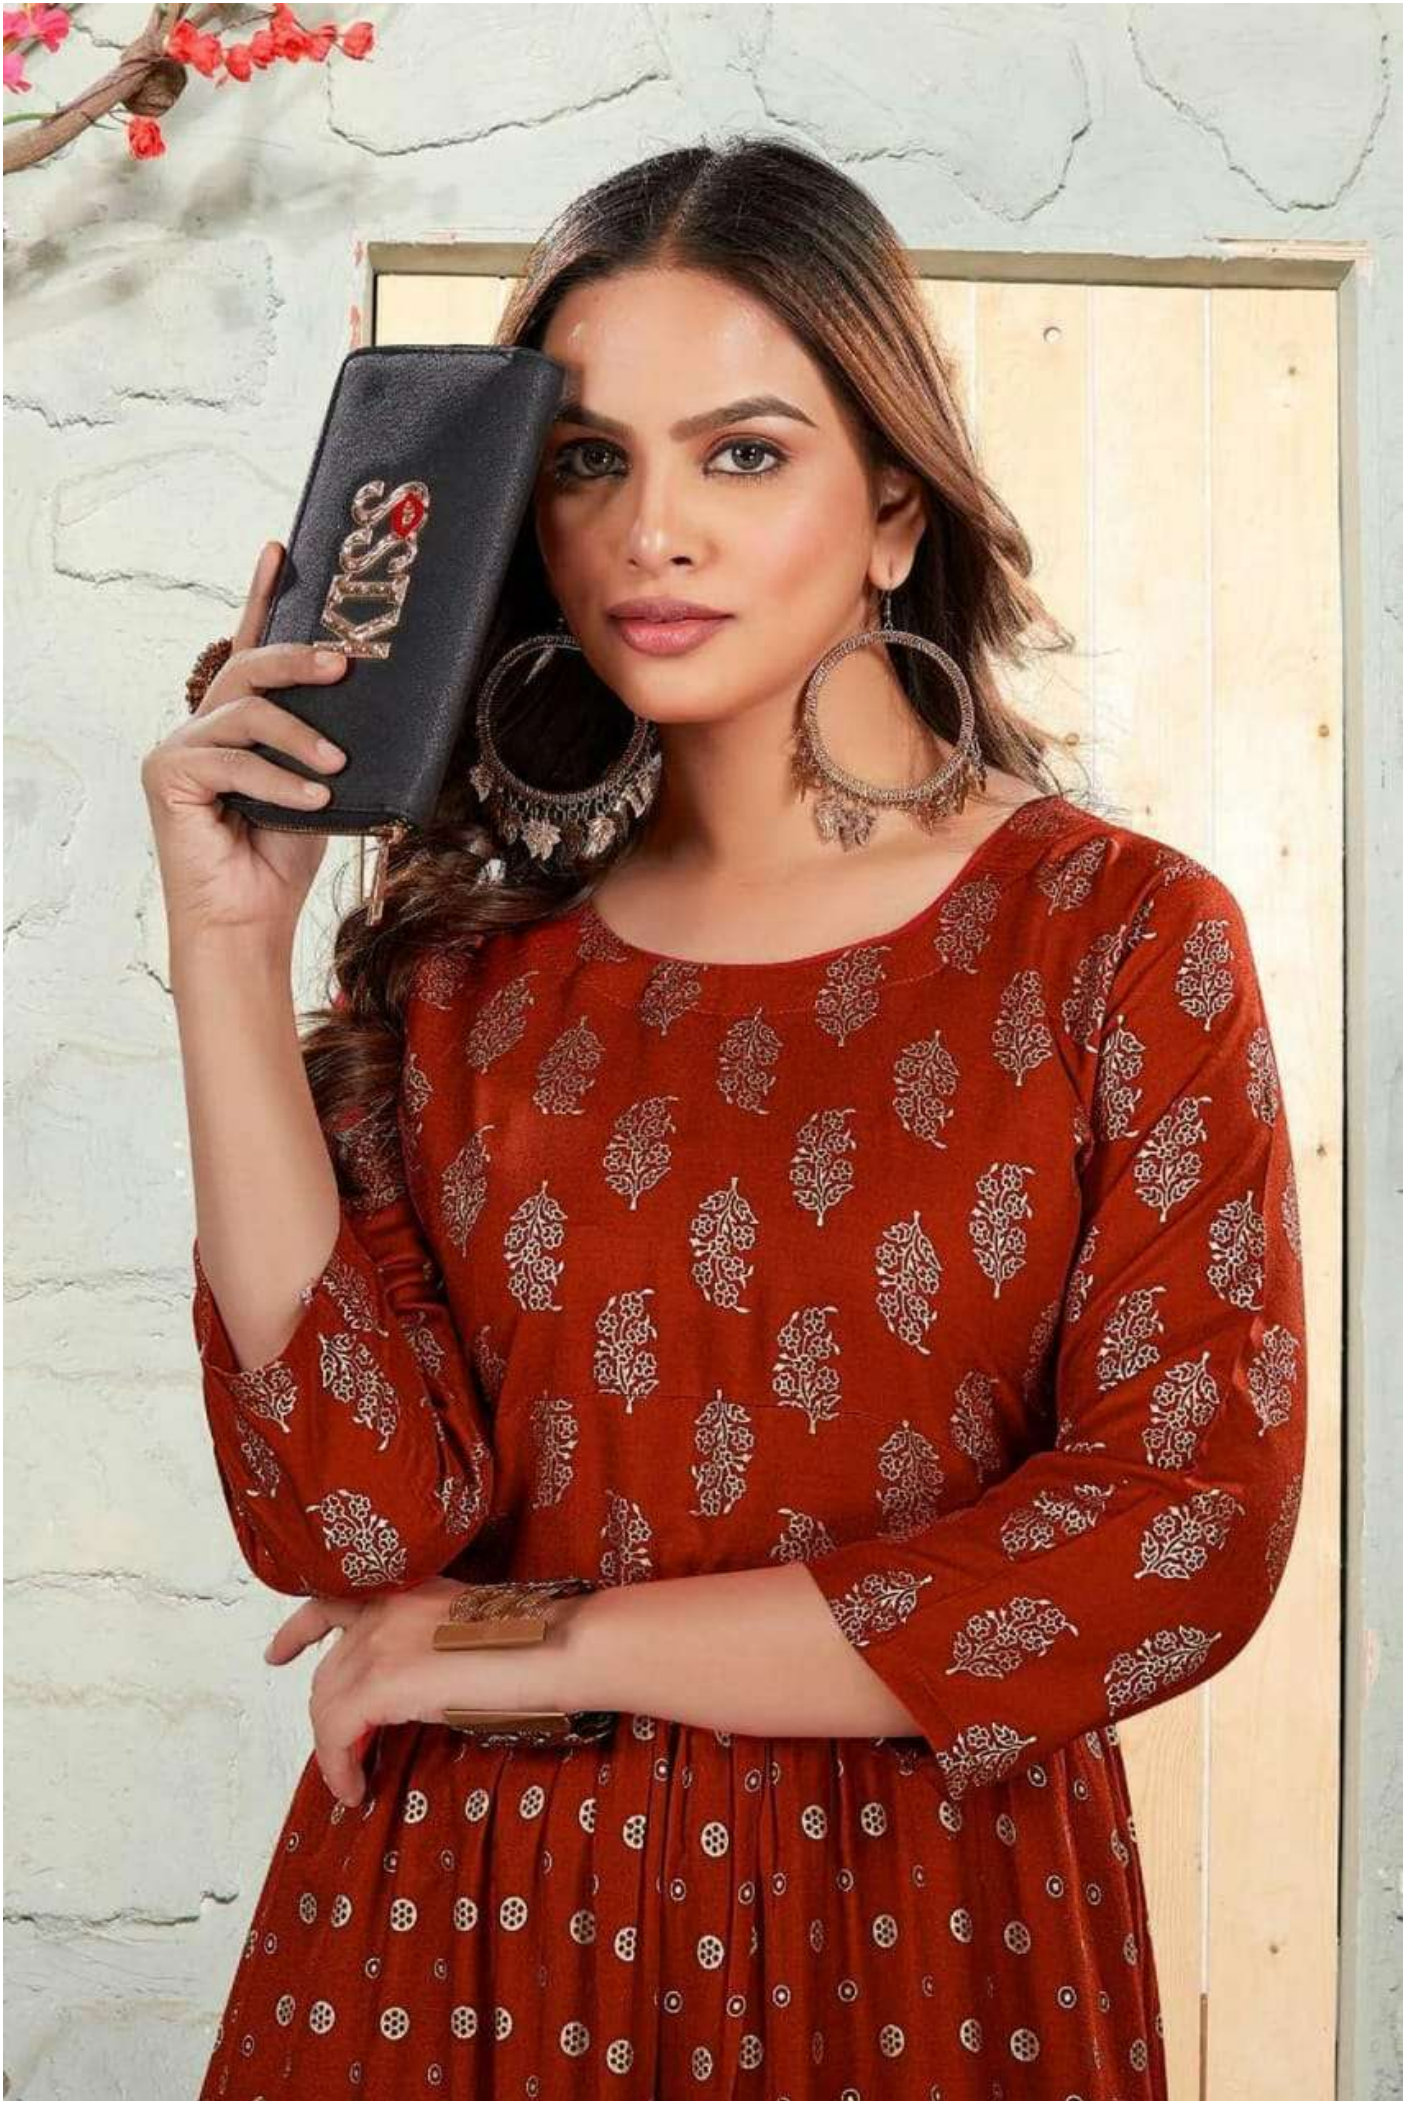

TABU

FASHION & FUNCTION WITH A PURPOSE

TABU

FASHION & FUNCTION WITH A PURPOSE

8285

TABU

FASHION & FUNCTION WITH A PURPOSE.

FABRIC REYON
SIZE- M L XL XXL