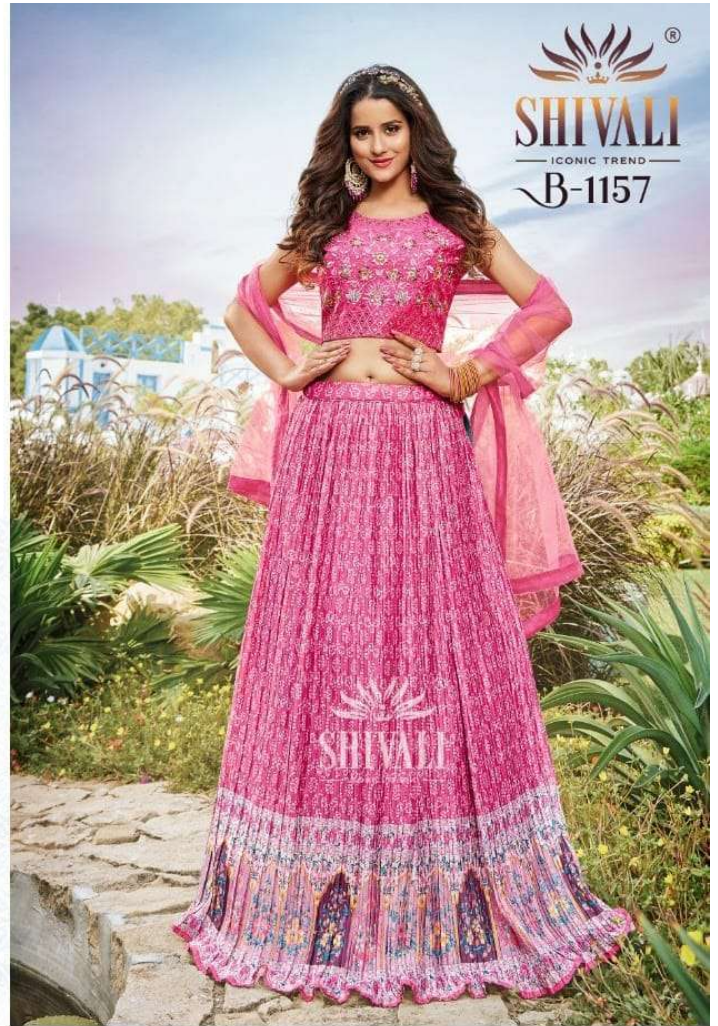

L,XL

SINGLE SINGLE
PC

FAB: GEORGETTE

L,XL
2 COLORS

L,XL
2 COLORS

**SHIVALI**
— ICONIC TREND —

C.I-132

L,XL COMBO

L,XL
COMBO

SHIVALI
— ICONIC TREND —

C.I-106

L,XL
COMBO

L,XL,XXL
COMBO

FAB: GEORGETTE

L,XL
COMBO

L,XL
COMBO

FAB: GEORGETTE

L,XL
2 COLORS

SHIVALI[®]
— ICONIC TREND —
B-1140

L,XL
COMBO

L,XL,XXL
2 COLORS

SHIVALI
— ICONIC TREND —

NEW QUALITY

"Fashion is very important, it is life-enhancing and, like everything that gives pleasure, it is worth doing well."