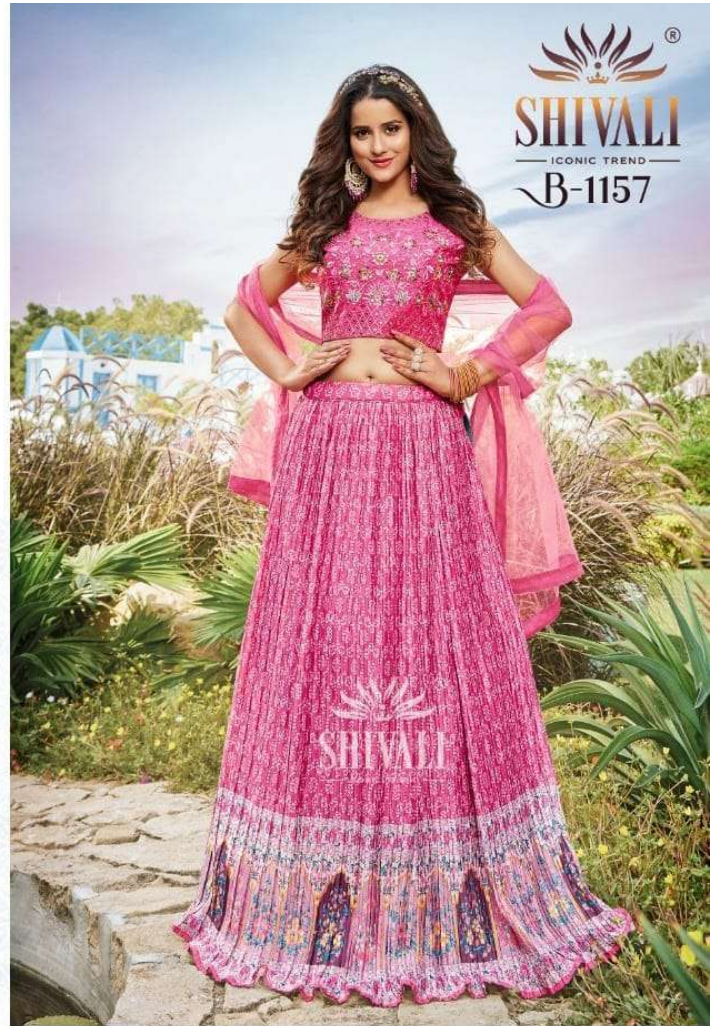

L,XL

SINGLE SINGLE
PC

FAB: GEORGETTE

L,XL
2 COLORS

L,XL
2 COLORS

SHIVALI
— ICONIC TREND —

C.I-132

L,XL COMBO

L,XL
COMBO

SHIVALI
— ICONIC TREND —

C.I-106

L,XL
COMBO

L,XL,XXL
COMBO

FAB: GEORGETTE

L,XL
COMBO

L,XL
COMBO

FAB: GEORGETTE

L,XL
2 COLORS

SHIVALI[®]
— ICONIC TREND —
B-1140

L,XL
COMBO

L,XL,XXL
2 COLORS

SHIVALI
— ICONIC TREND —

NEW QUALITY

"Fashion is very important. It is life-enhancing and, like everything that gives pleasure, it is worth doing well."