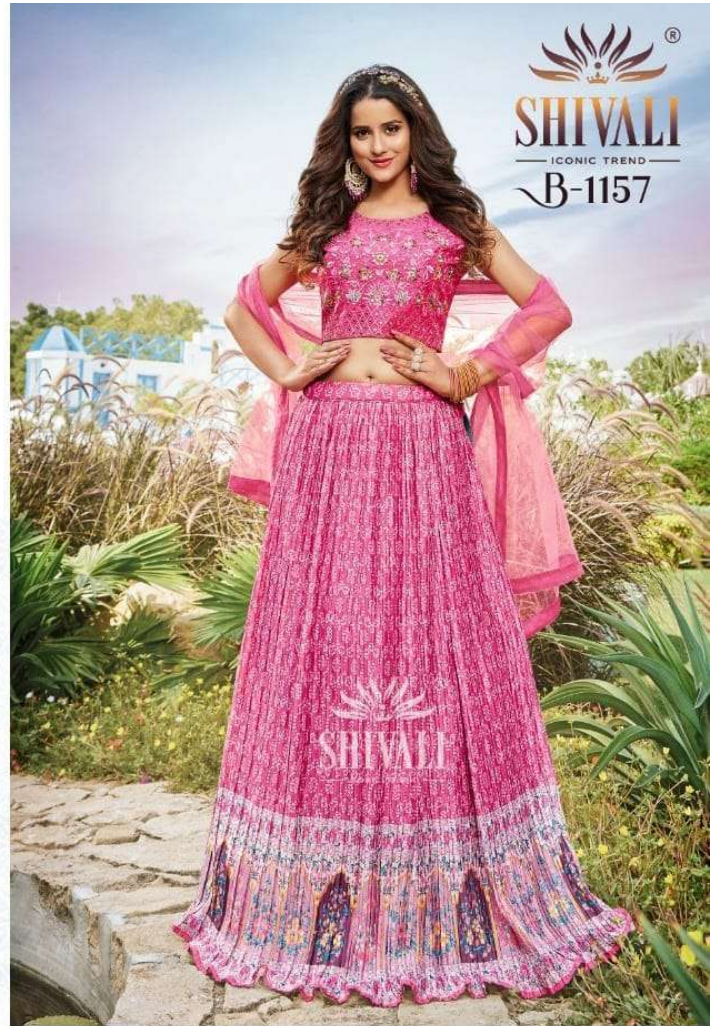

L,XL

SINGLE SINGLE
PC

FAB: GEORGETTE

L,XL
2 COLORS

L,XL
2 COLORS

**SHIVALI**
— ICONIC TREND —

C.I-132

L,XL COMBO

L,XL
COMBO

SHIVALI
— ICONIC TREND —

C.I-106

L,XL
COMBO

L,XL,XXL
COMBO

FAB: GEORGETTE

L,XL
COMBO

L,XL
COMBO

FAB: GEORGETTE

L,XL
2 COLORS

SHIVALI
— ICONIC TREND —
B-1140

L,XL
COMBO

L,XL,XXL
2 COLORS

SHIVALI
— ICONIC TREND —

NEW QUALITY

"Fashion is very important, it is life-enhancing and, like everything that gives pleasure, it is worth doing well."