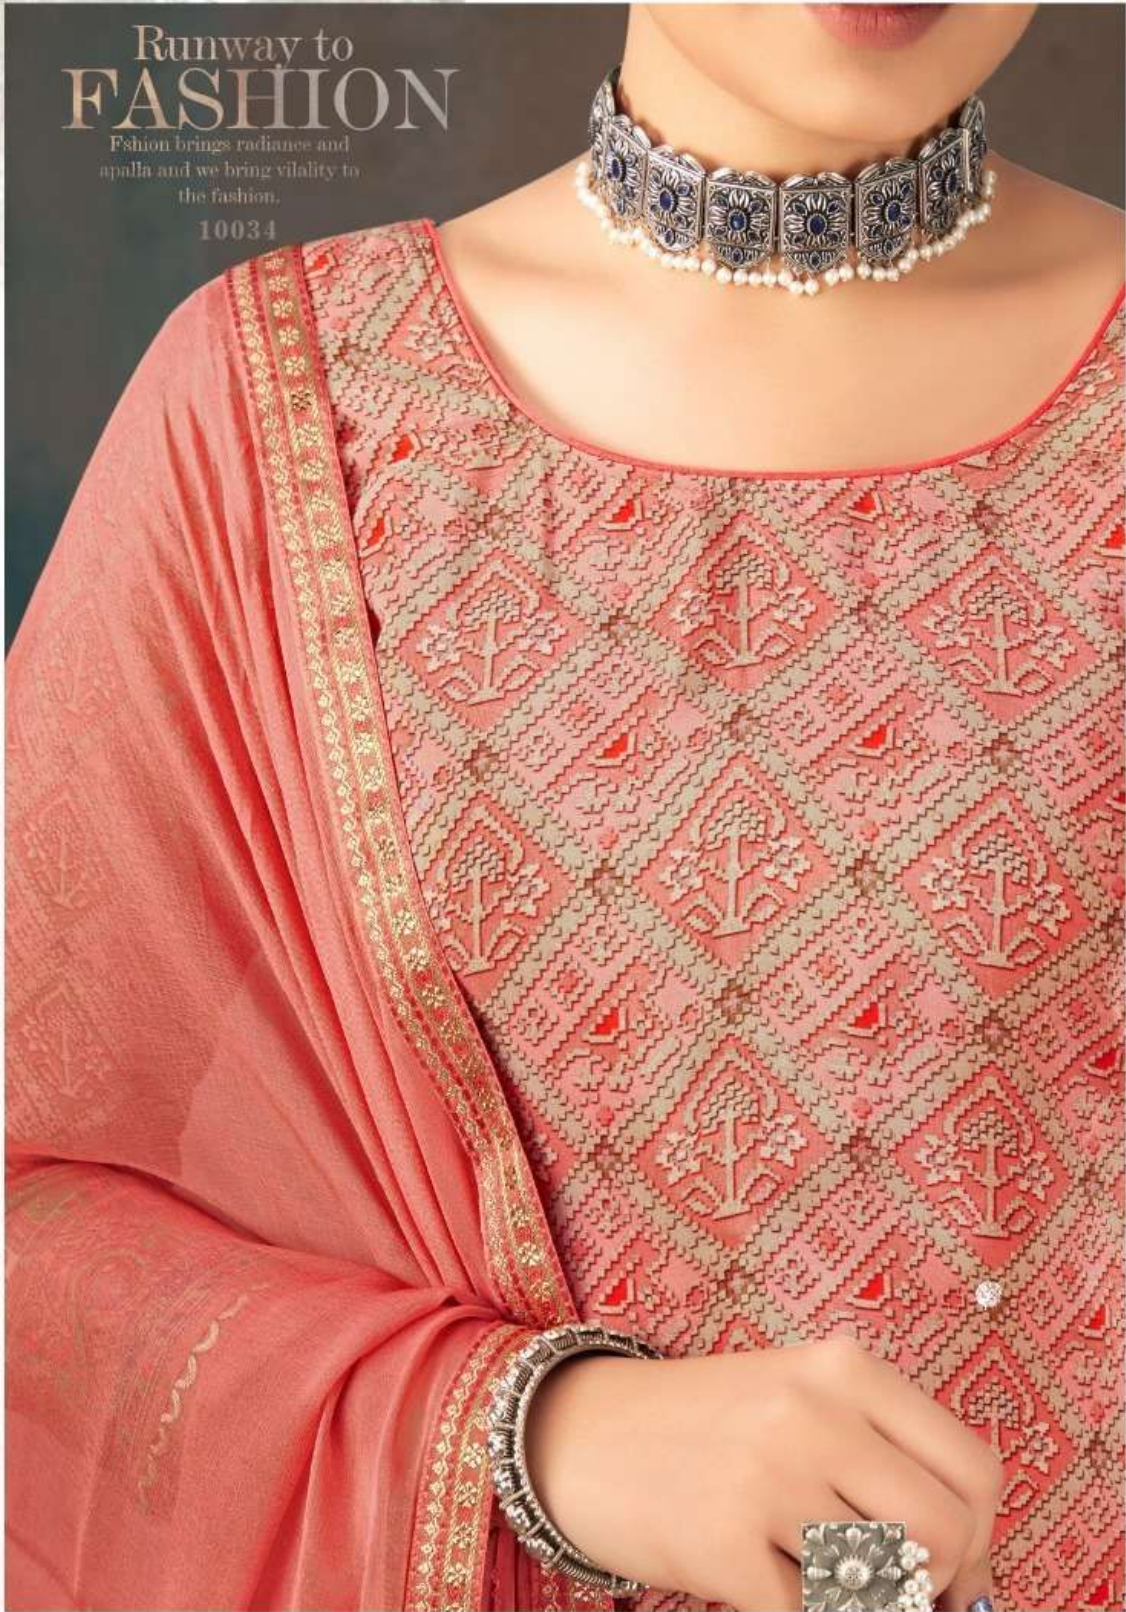

Runway to
FASHION

Fashion brings radiance and
apalla and we bring vitality to
the fashion.

10034