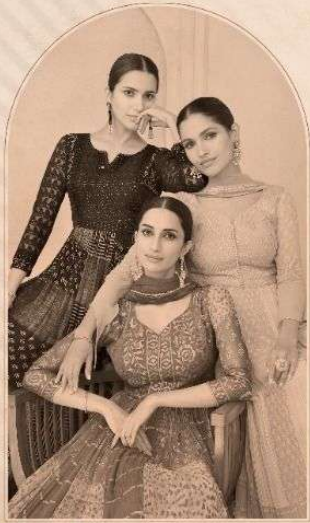

sayuri-designer-floral-georgette-salwar-suit

sayuri-designer-floral-georgette-salwar-suit

sayuri-designer-floral-georgette-salwar-suit

sayuri-designer-floral-georgette-salwar-suit

sayuri-designer-floral-georgette-salwar-suit

SAYURI[®]
Designer

STYLE IS A WAY TO SAY WHO YOU ARE
WITHOUT HAVING TO SPEAK.

sayuri-designer-floral-georgette-salwar-suit

SAYURI[®]
Designer
FLORAL

sayuri-designer-floral-georgette-salwar-suit

sayuri-designer-floral-georgette-salwar-suit