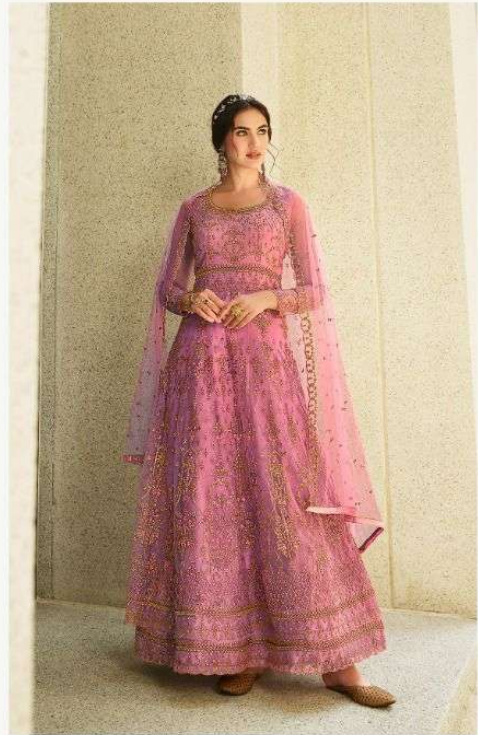

zubeda
DESIGNER IN PAKISTAN