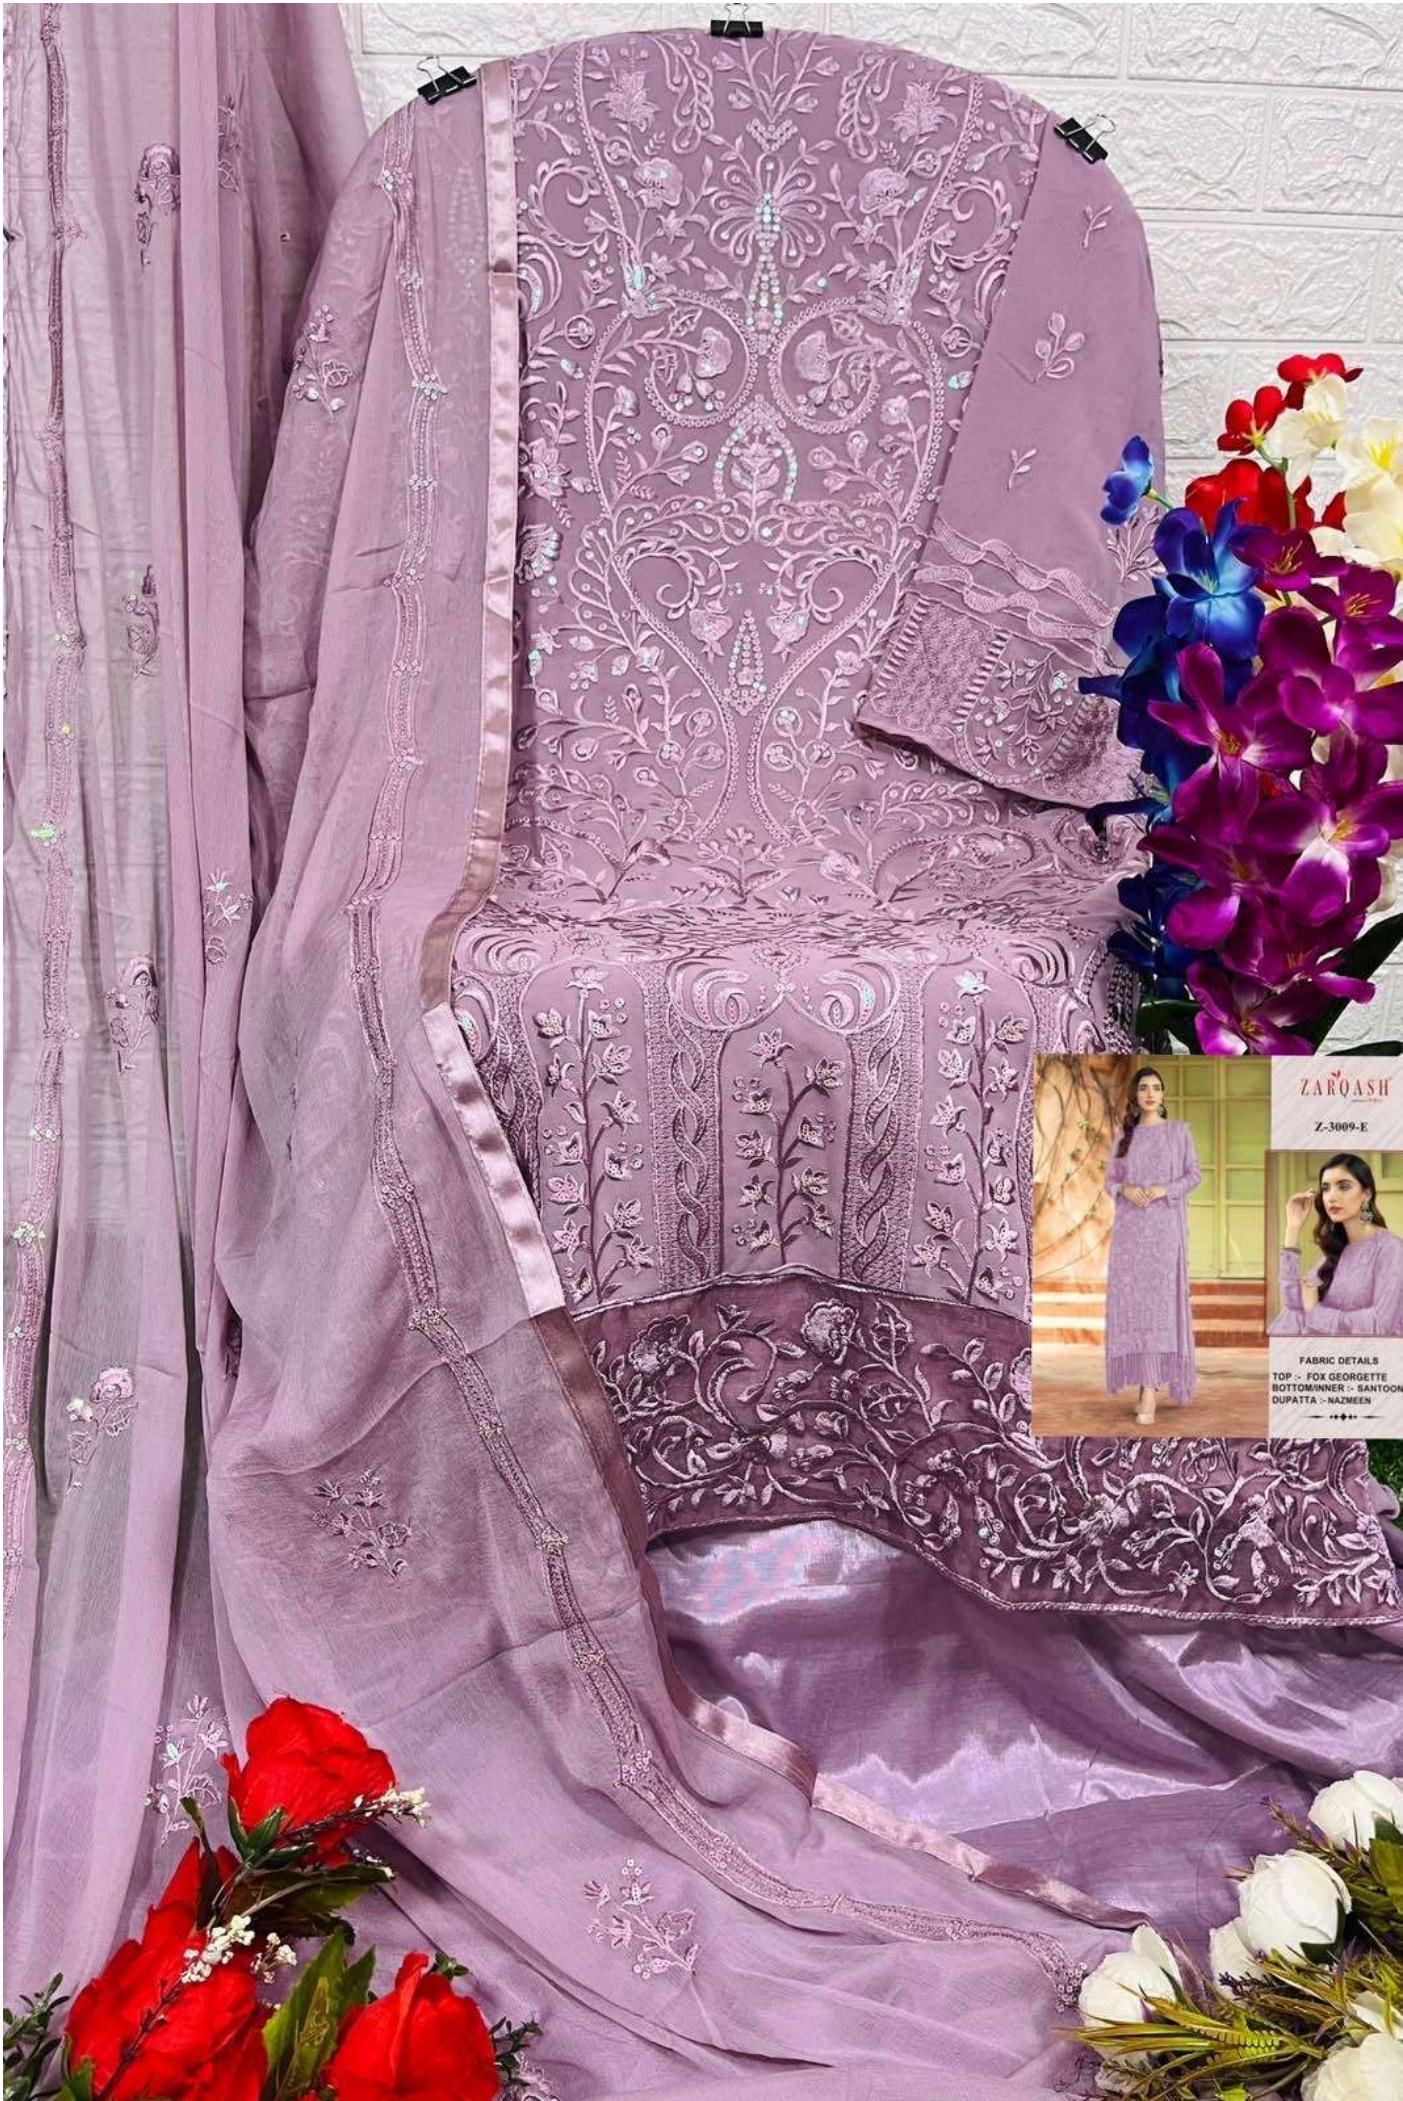

ZARQASH[®]
A BRAND BY **KIA VITA**

Z-3009-G

FABRIC DETAILS

TOP :- FOX GEORGETTE
BOTTOM/INNER :- SANTOON
DUPATTA :- NAZMEEN

ZARQASH

Z-3009-G

FABRIC DETAILS
TOP - FOX GEORGETTE
BOTTOMINER - SANTOON
DUPATTA - NARNEEK

ZARQASH
A BRAND BY **KIA VITA**

Z-3009-G

FABRIC DETAILS

TOP :- FOX GEORGETTE
BOTTOM/INNER :- SANTOON
DUPATTA :- NAZMEEN

ZARQASH
Z-3009-E

FABRIC DETAILS
TOP :- FOX GEORGETTE
BOTTOMINER :- SANTOON
DUPATTA :- NAZMEEN

ZARQASH[®]
A BRAND BY **KIA YARA**

Z-3009-F

FABRIC DETAILS

TOP :- FOX GEORGETTE
BOTTOM/INNER :- SANTOON
DUPATTA :- NAZMEEN

ZARQASH
A BRAND BY **KIA YARA**

Z-3009-E

FABRIC DETAILS

TOP :- FOX GEORGETTE
BOTTOM/INNER :- SANTOON
DUPATTA :- NAZMEEN

ZARQASH

Z-3009-F

FABRIC DETAILS
TOP - FOX GEORGETTE
BOTTOMINER - SANTOON
DUPATTA - NAZMEEN