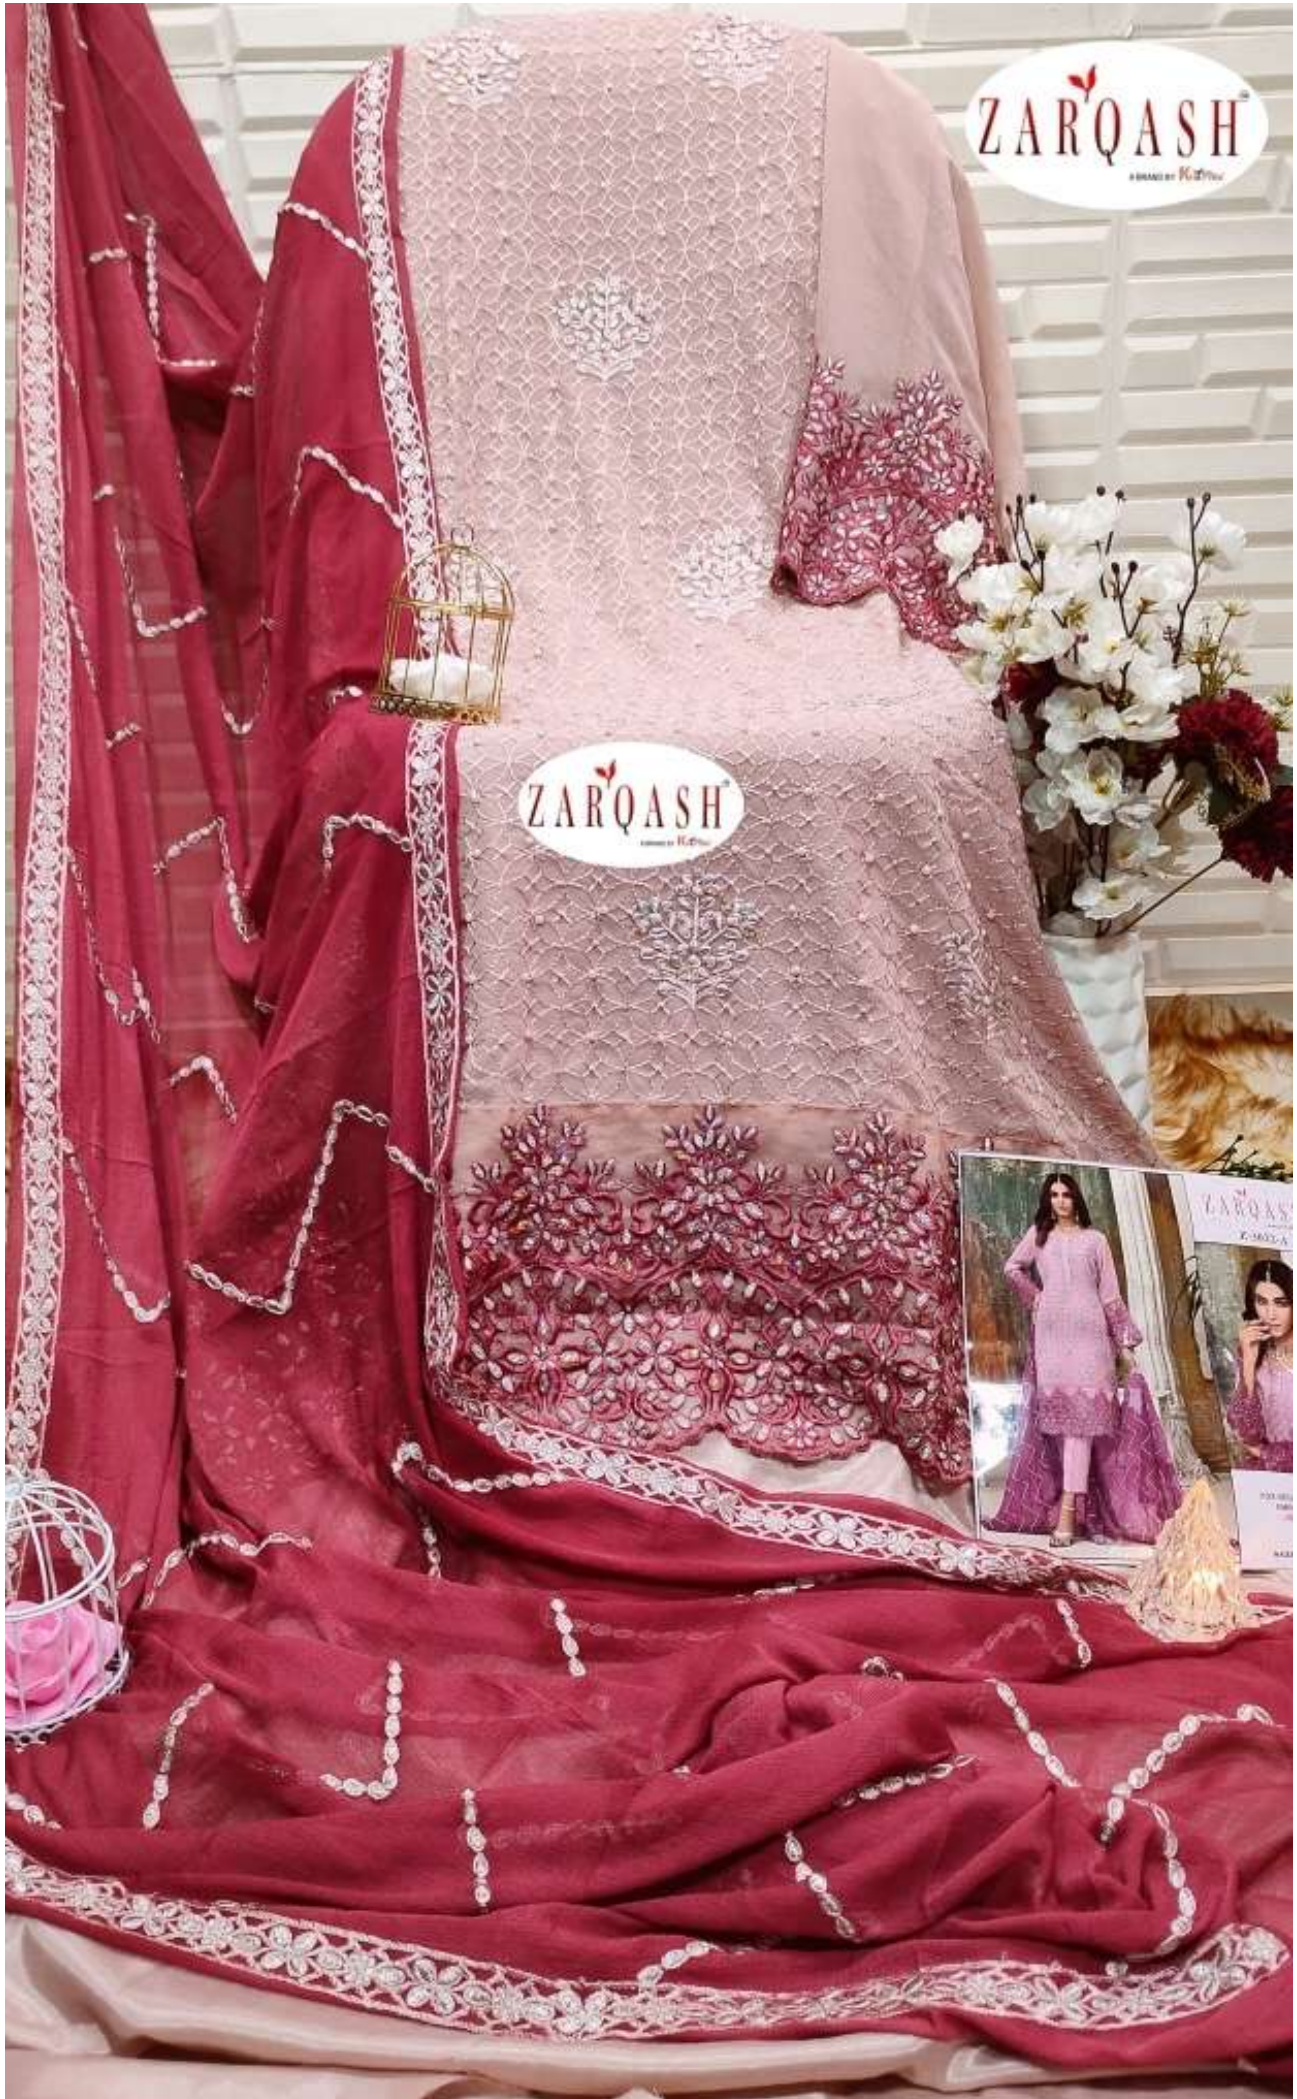

ZARQASH<sup>TM</sup>

A BRAND BY KHAVERA

Z-3022-A

**-:TOP :-**

**FOX GEORGETTE WITH HEAVY  
EMBROIDERY WORK**

**-:BOTTOM/INNER :-**

**SANTOON**

**-:DUPATTA :-**

**NAZMEEN EMBROIDERED**

ZARQASH  
BRAND BY KUTTY

ZARQASH  
BRAND BY KUTTY

ZARQASH  
K-1002-A

ZARQASH<sup>TM</sup>

A BRAND BY KAYYERA

Z-3022-A

**-:TOP :-**

A BRAND BY KHAVERA

Z-3022-B

**-:TOP :-**

**FOX GEORGETTE WITH HEAVY  
EMBROIDERY WORK**

**-:BOTTOM/INNER :-**

**SANTOON**

**-:DUPATTA :-**

**NAZMEEN EMBROIDERED**