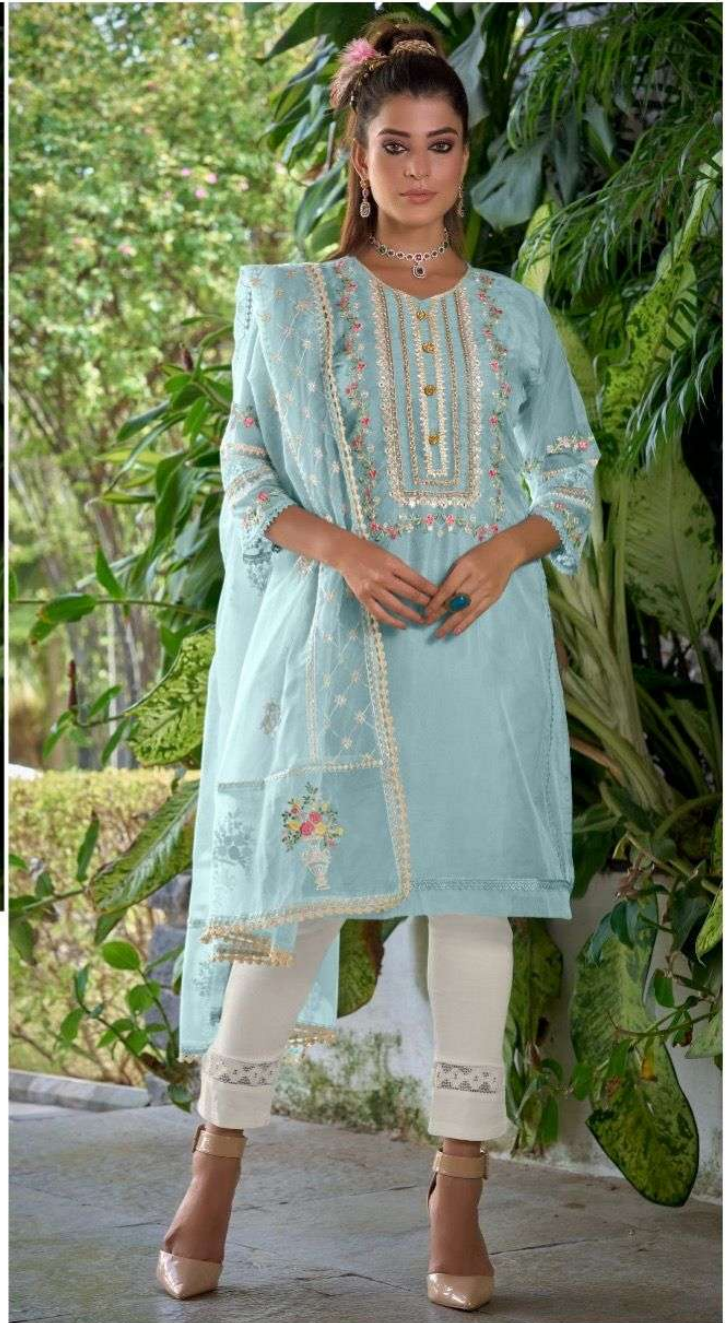

CODE: D-219 A

READY MADE
COLLECTION
SIZE - XL

INSTRUCTIONS
▲ □ ■

CODE: D-219 A

READY MADE
COLLECTION
SIZE:- XL

Care Instructions

- > Dry clean recommended
- > Do not use any type of bleach or stain removing chemicals.
- > Do not overexpose damp fabrics to strong sunlight.
- > Iron at moderate temperature.