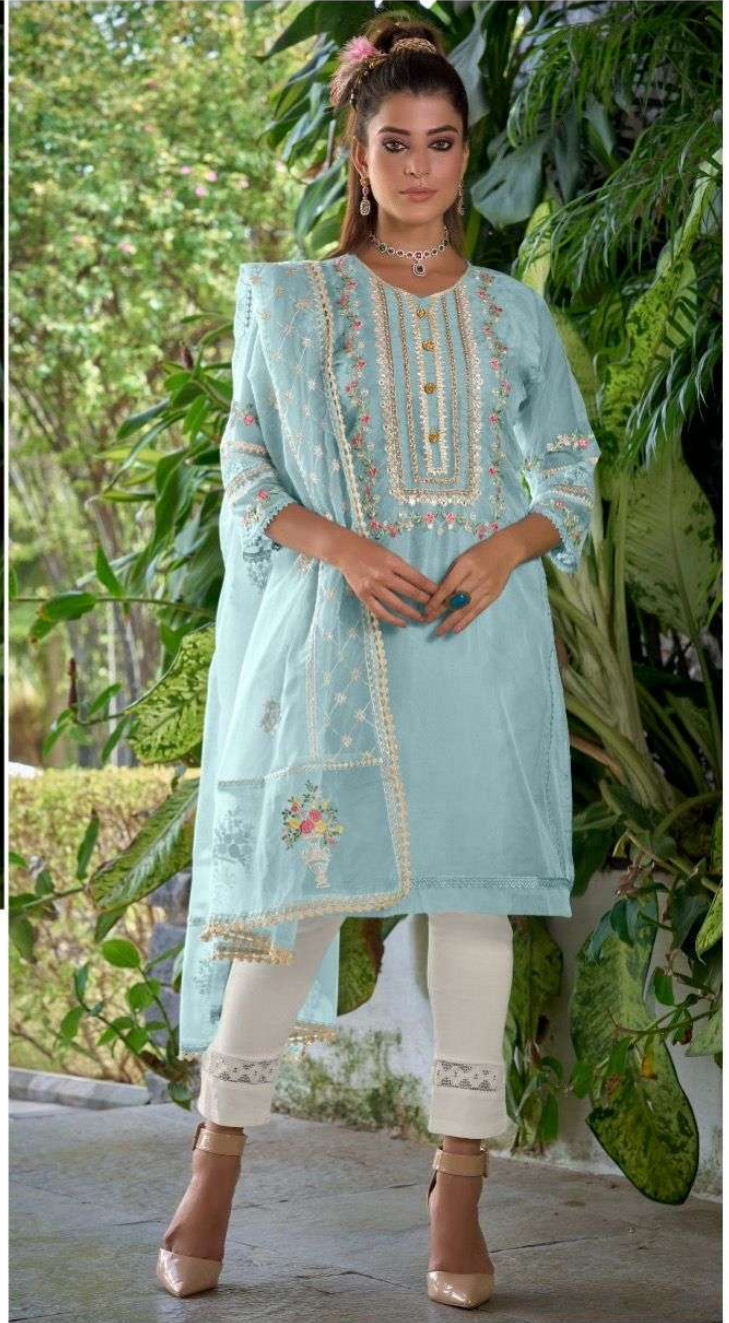

CODE: D-219 A

READY MADE
COLLECTION
SIZE - XL

INSTRUCTIONS
▲ □ ■

CODE: D-219 A

READY MADE
COLLECTION
SIZE:- XL

Care Instructions

- > Dry clean recommended
- > Do not use any type of bleach or stain removing chemicals.
- > Do not overexpose damp fabrics to strong sunlight.
- > Iron at moderate temperature.