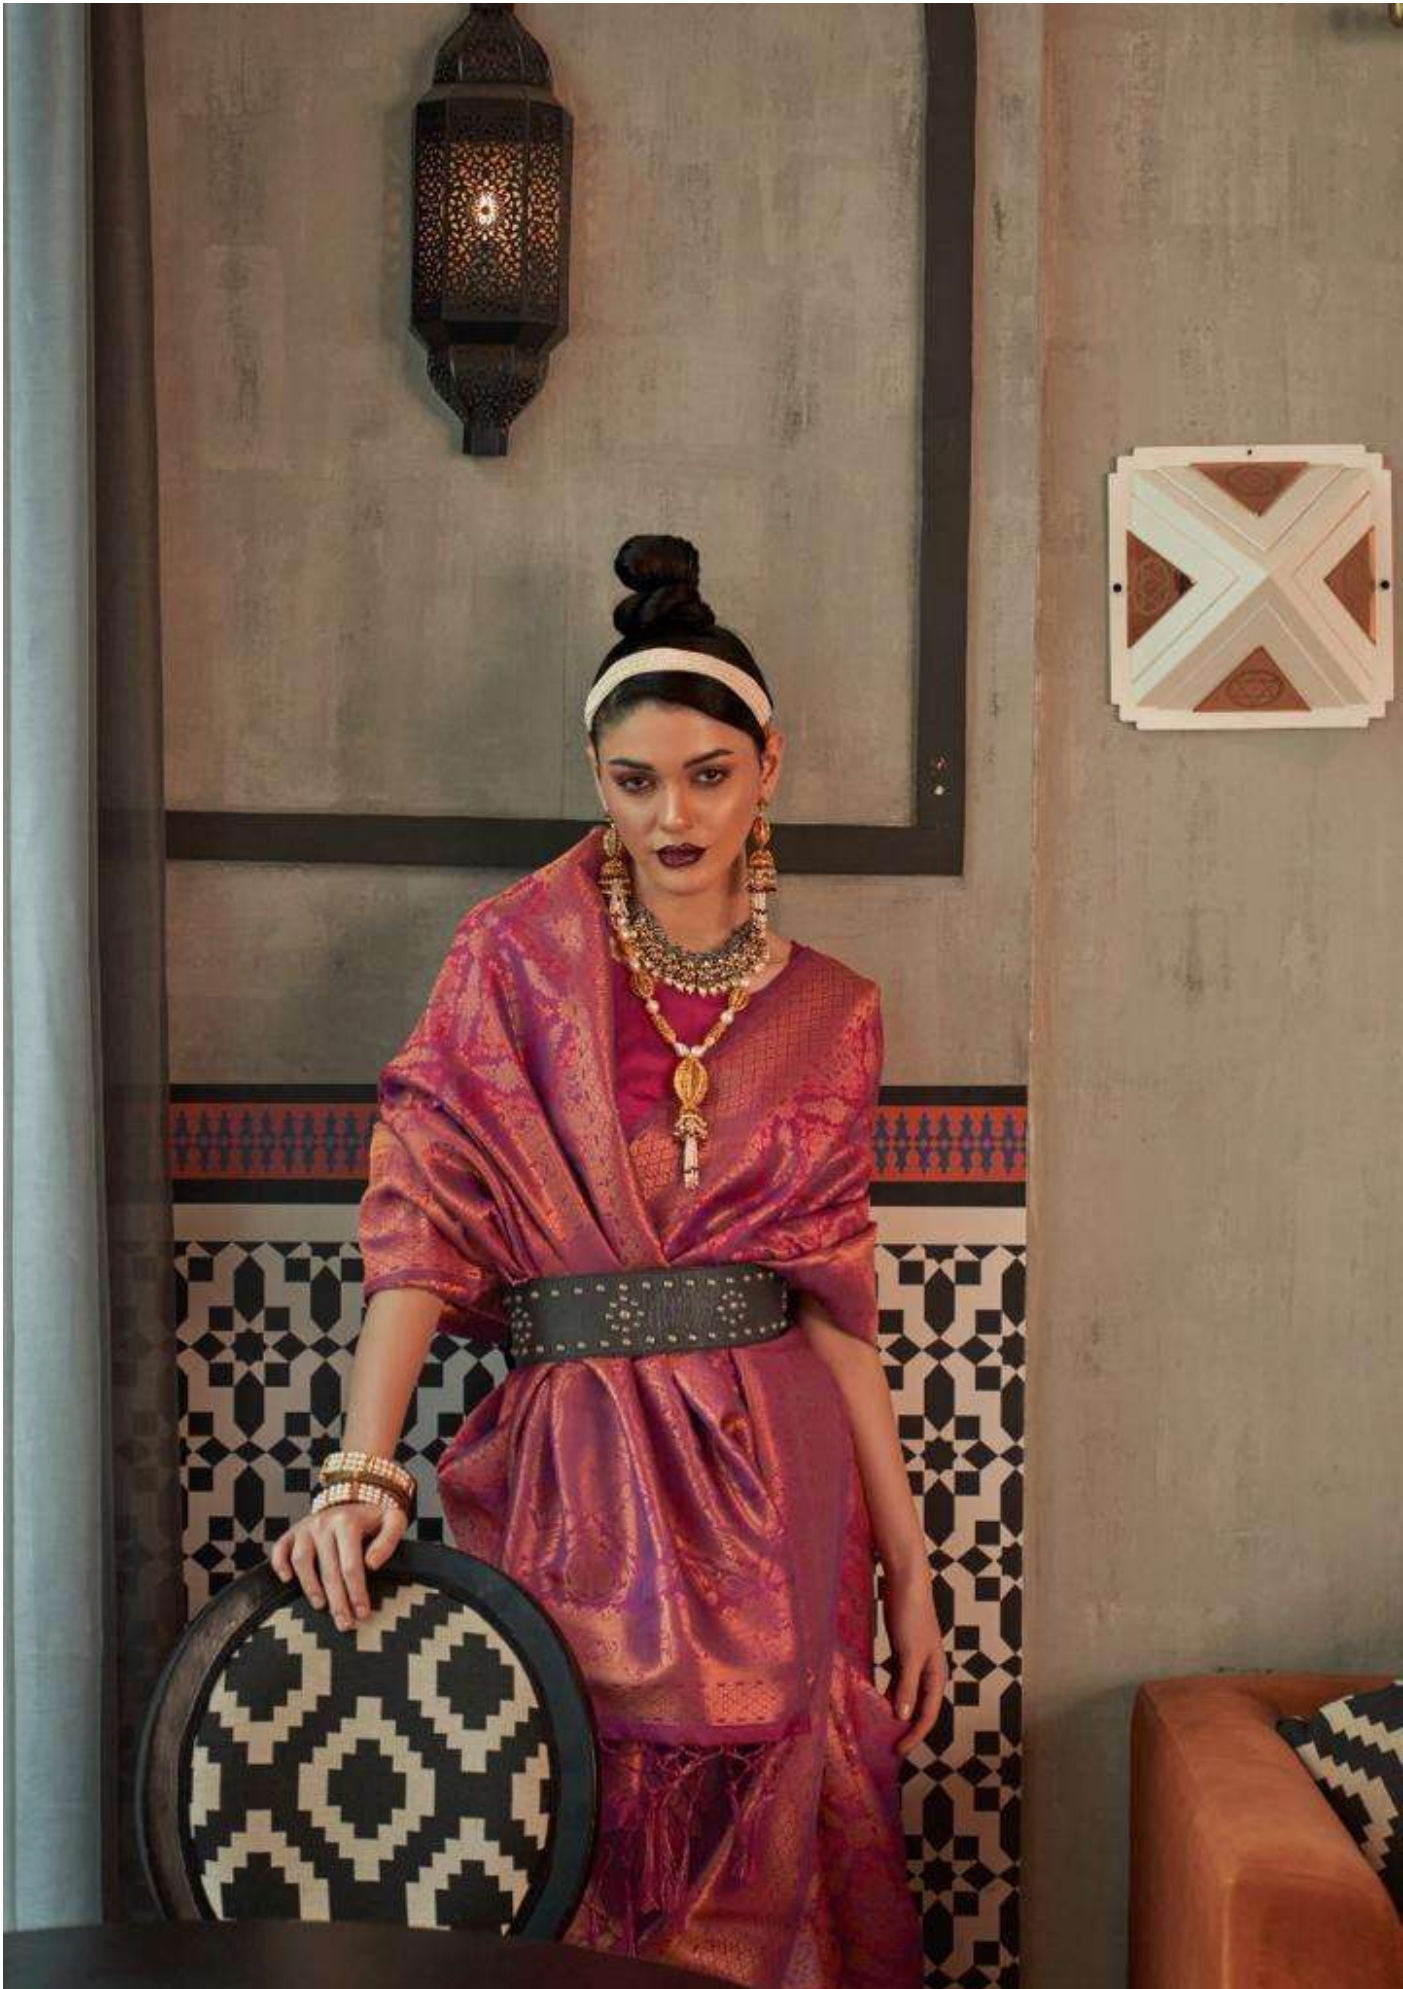

RAJBEER™  
THE LABEL

OPULENCE • DESIGNATE • INVENTION

Kanwi Silk  
ROYALS

TWO TONE HANDLOOM WEAVING SILK

3001

3002

3003

3004

3005

3006

**RAJBEER™**  
THE LABEL

OPULENCE • DESIGNATE • INVENTION

*Kanwi Silk*  
ROYALS

TWO TONE HANDLOOM WEAVING SILK 3006