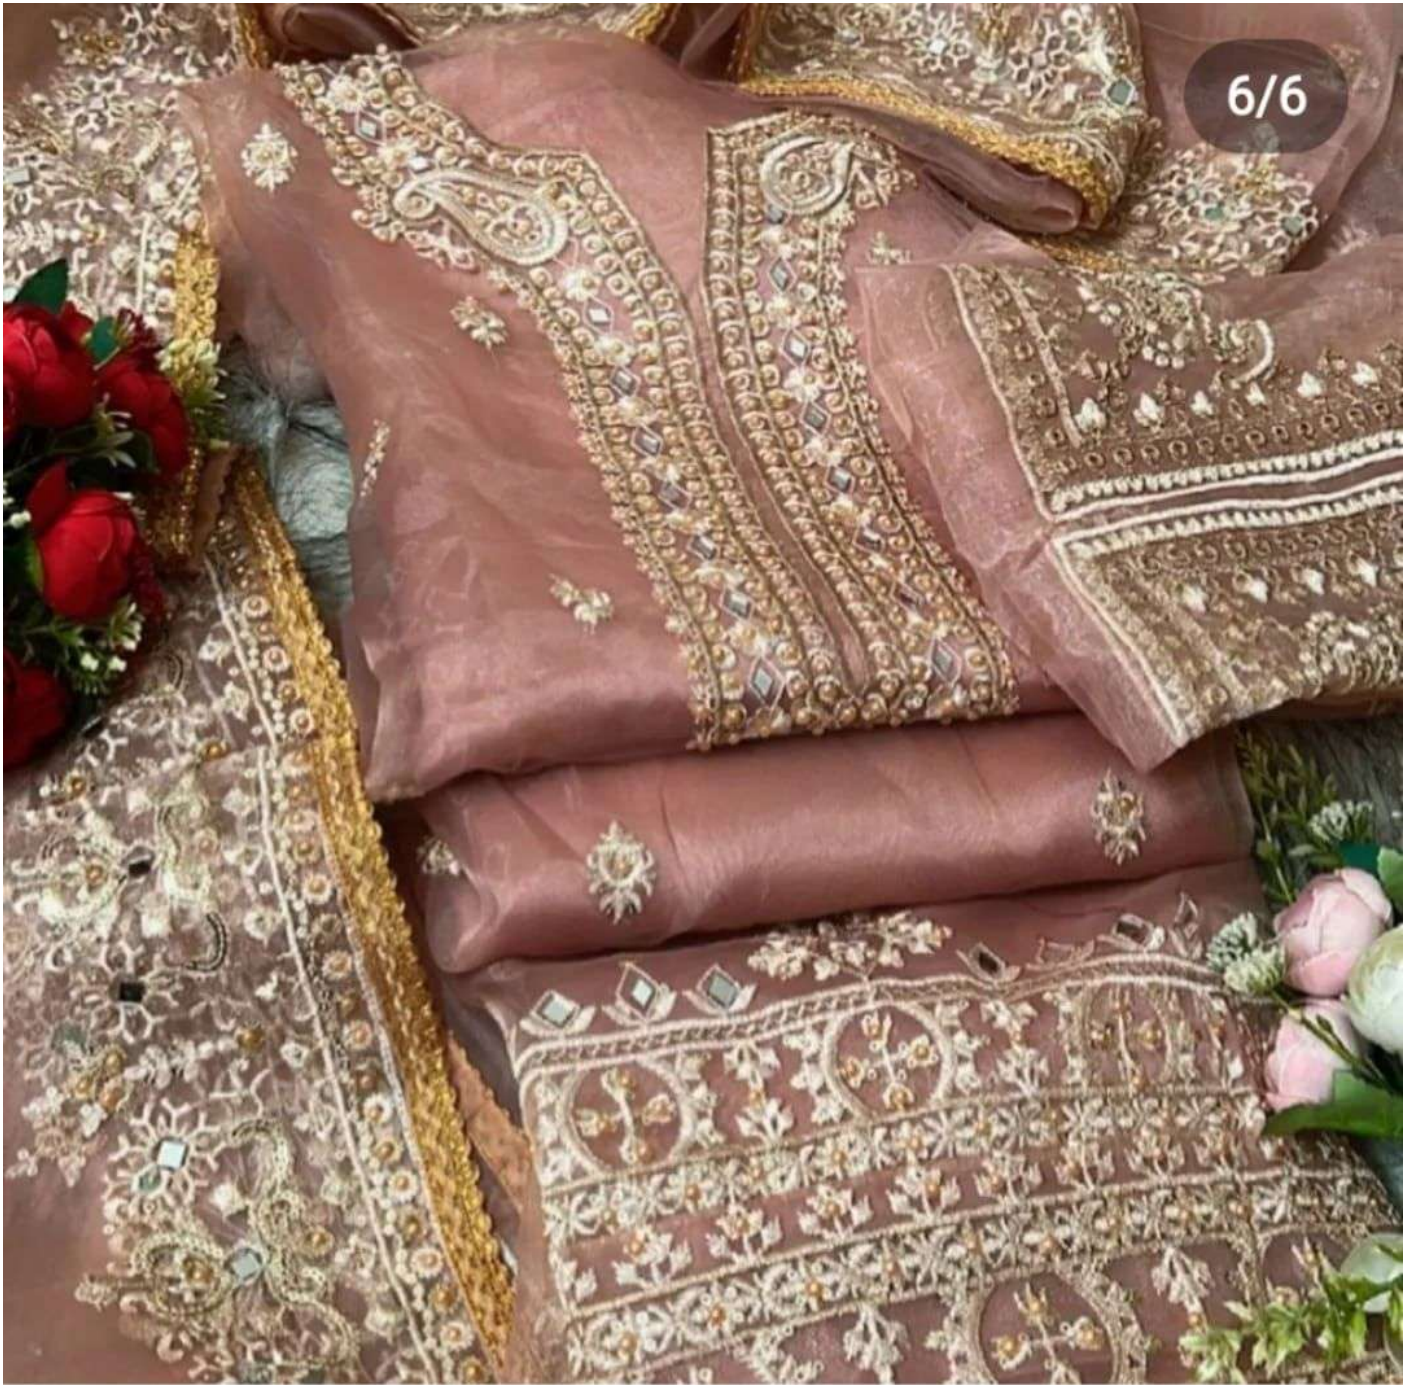

B
BAROQUE

B
BAROQUE

6/6

ire Sadabahar Black

ni Stitch Salwar Suit