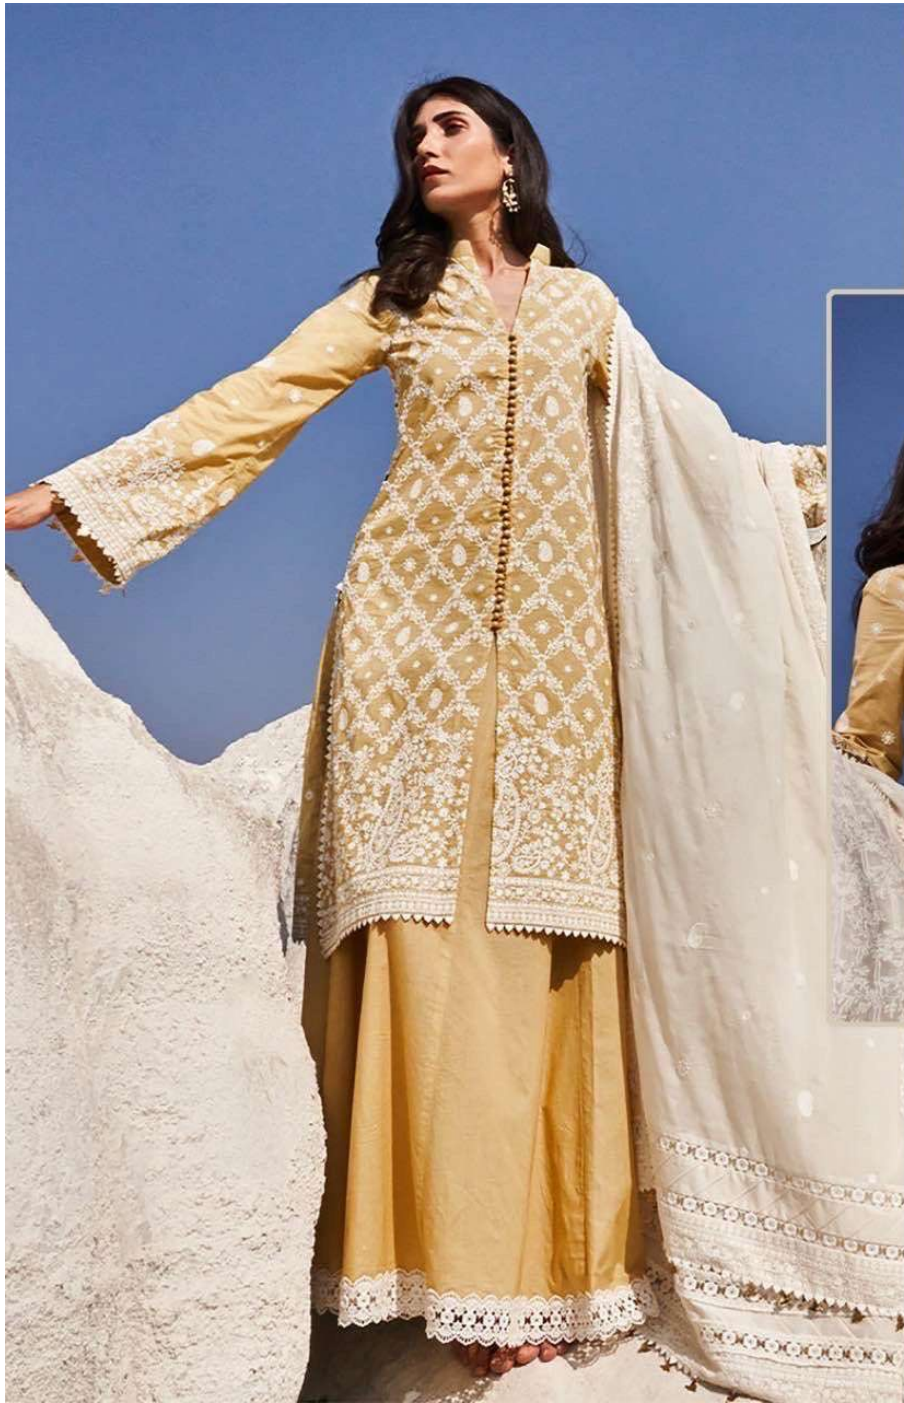

ZARQASH®
A BRAND BY **KATYUKA**

Z-2155

FEBRIC DETAILS

TOP :-COTTON EMBROIDERED

BOTTOM :- COTTON

DUPATTA :-NAZHEN WITH EMBROIDERY