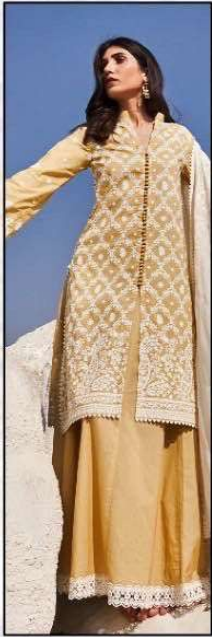

LAWANKARI VOL 24 by ZARQASH

ZARQASH®

Z-2155