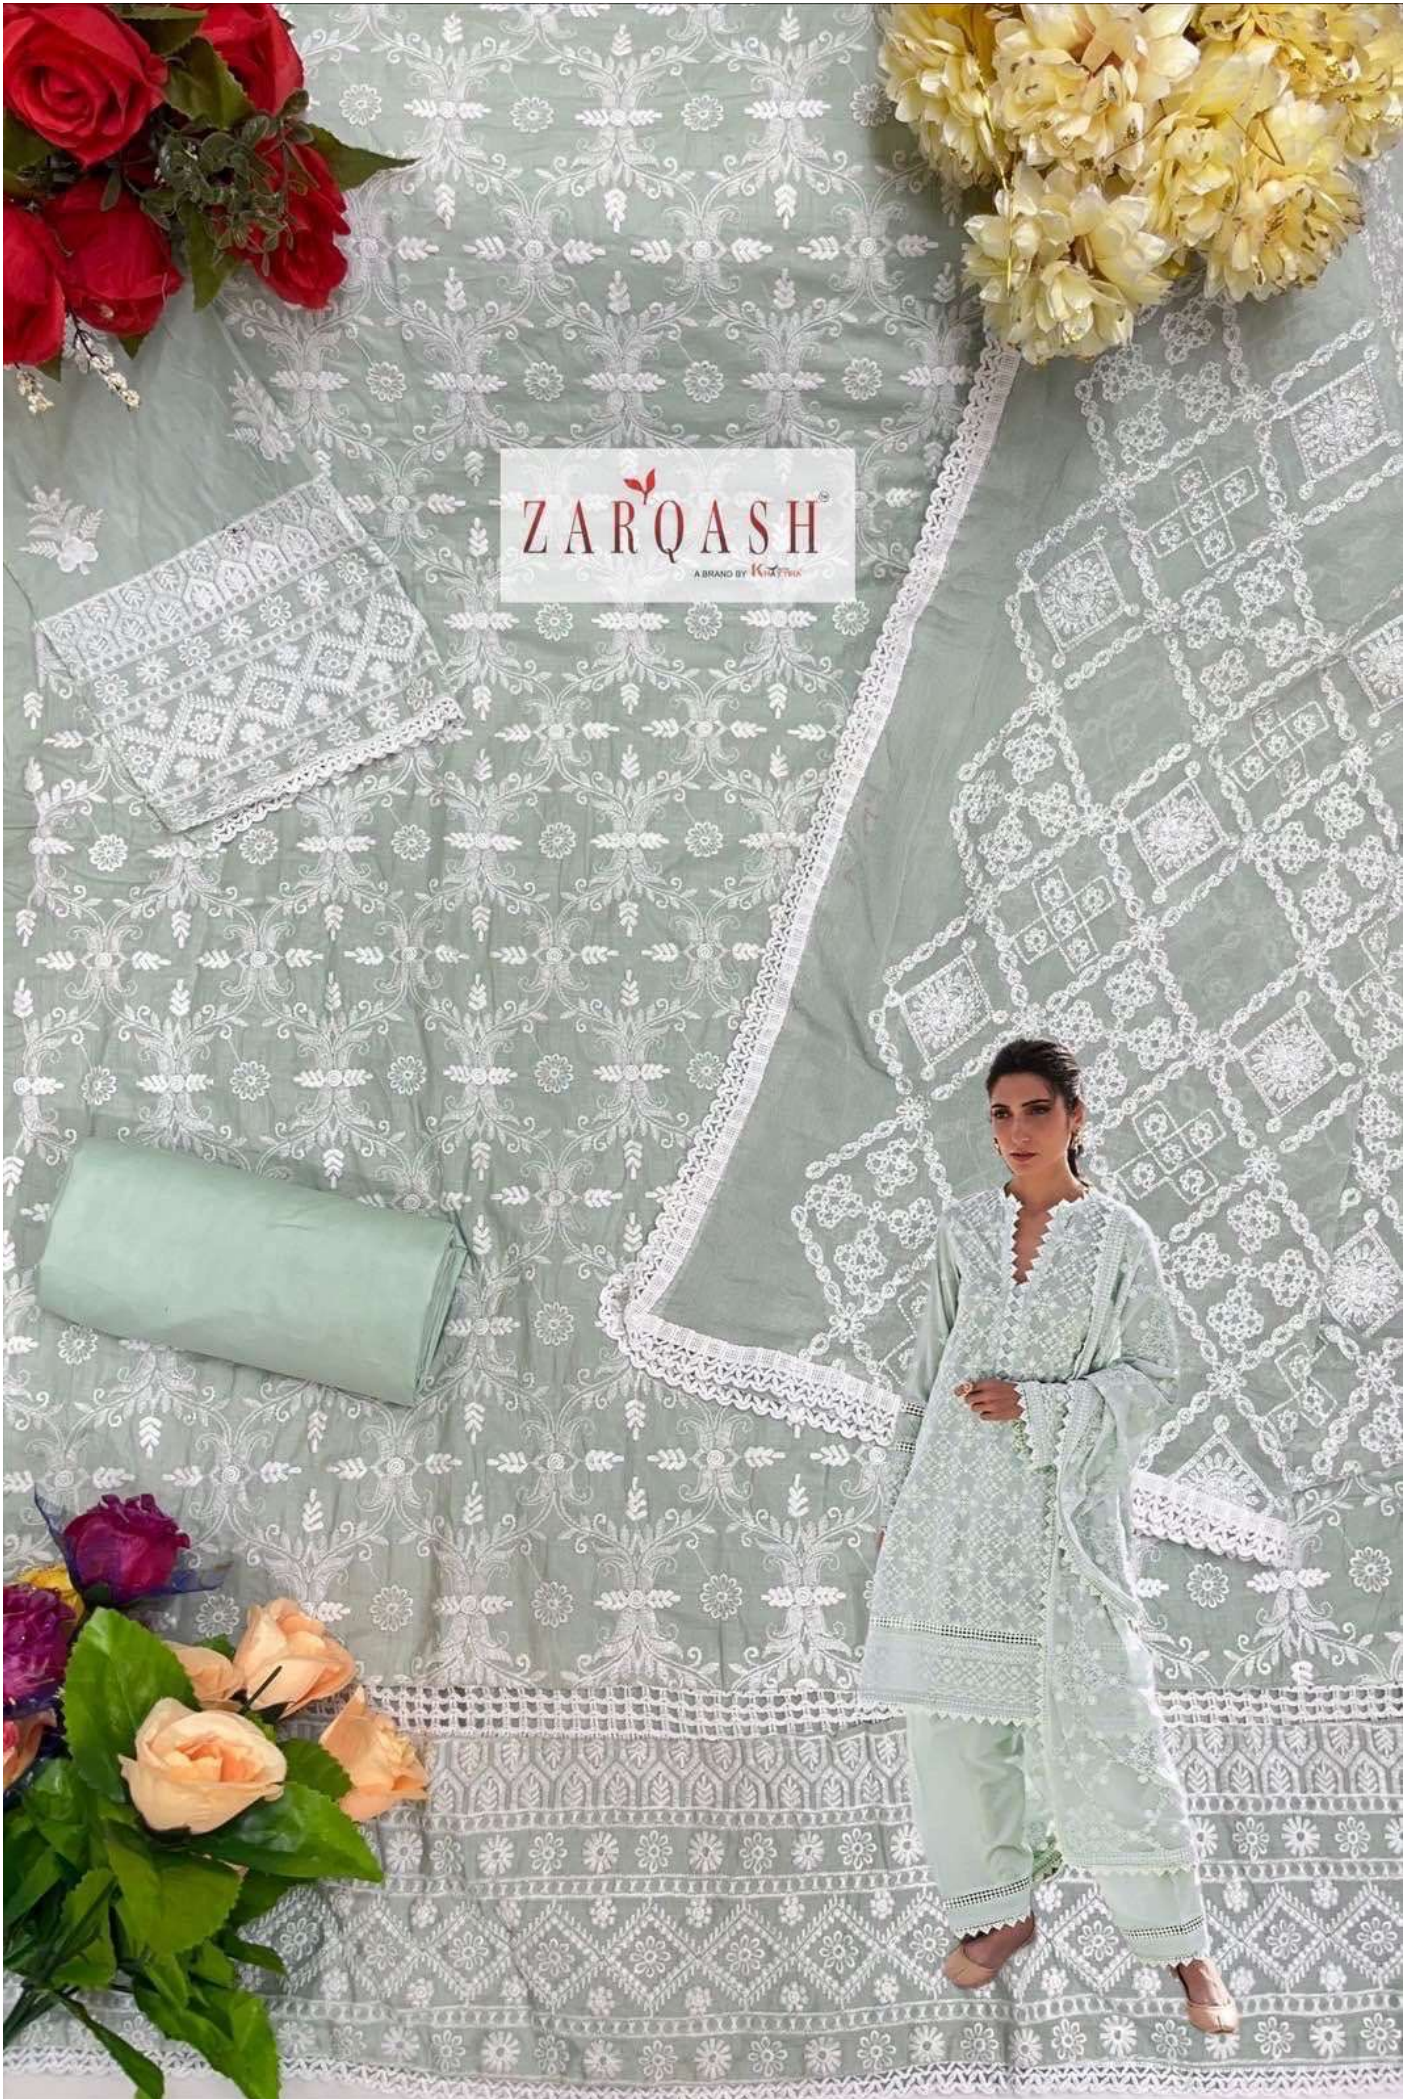

ZARQASH®
A BRAND BY KUTUB