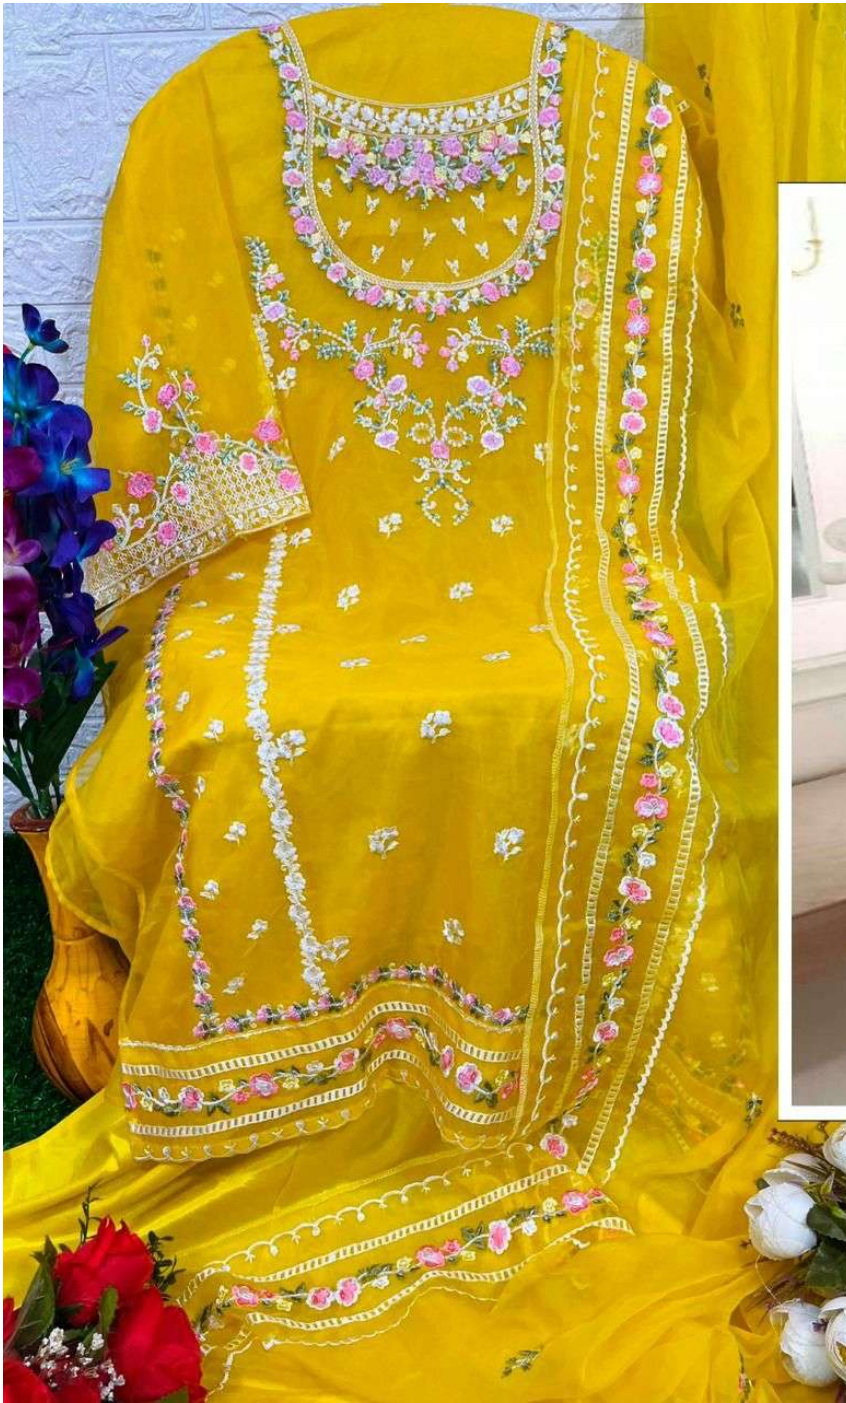

DEEPSY
suits

DEEPSY
SUITS

DEEPSY

suits

DEEPSY
suits

DS

DEEPSY

suits

DEEPSY
SUITS

D-1060

TOP: Organza with embroidery

BOTTOM/
INNER: Santoon

DUPATTA: Organza with embroidery