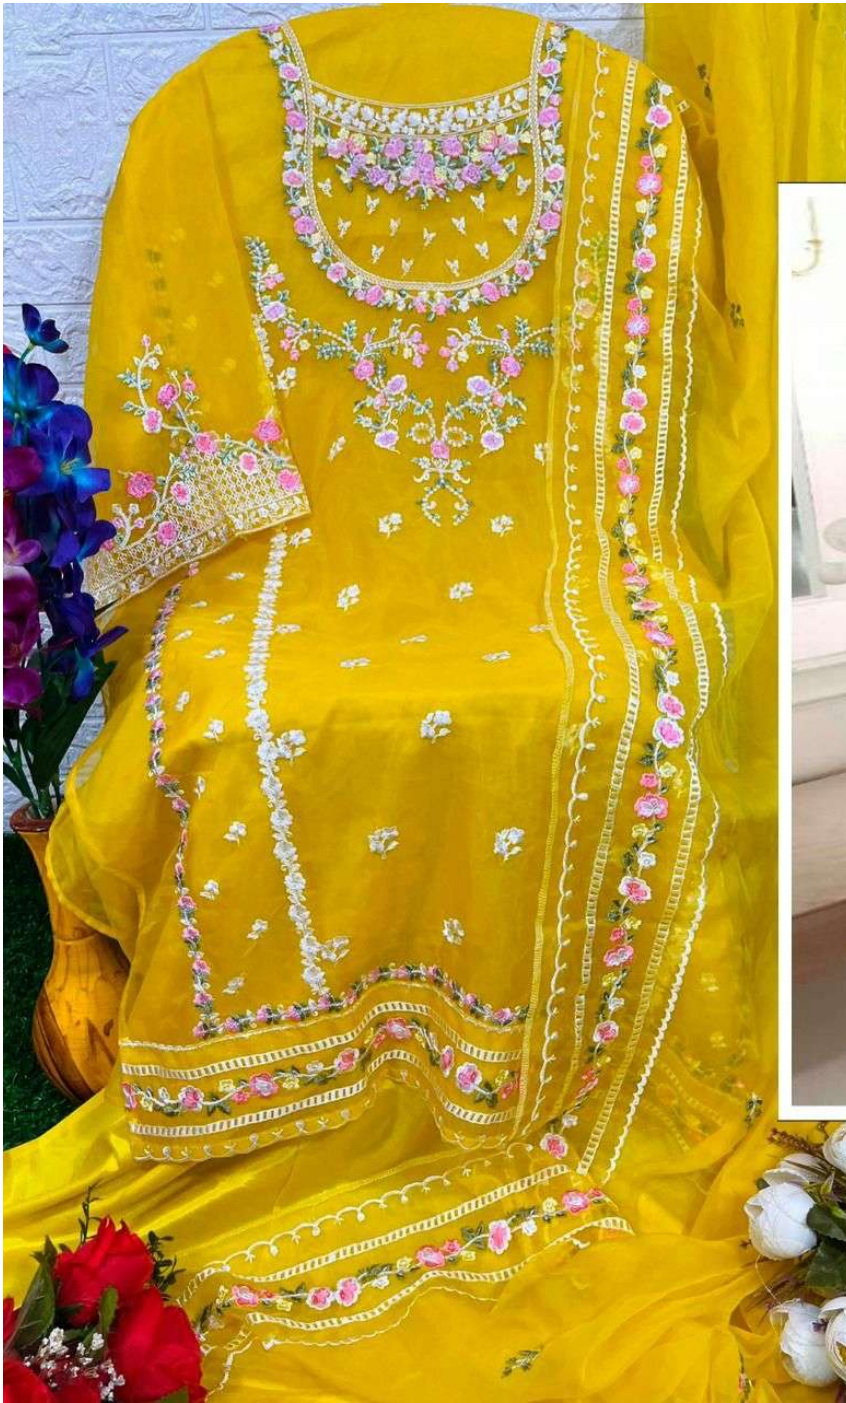

**DEEPSY**  
suits

**DEEPSY**  
SUITS

DEEPSY

suits

**DEEPSY**  
suits

DS

DEEPSY

suits

  
**DEEPSY**  
SUITS

**D-1060**

TOP: Organza with embroidery

BOTTOM/  
INNER: Santoon

DUPATTA: Organza with embroidery