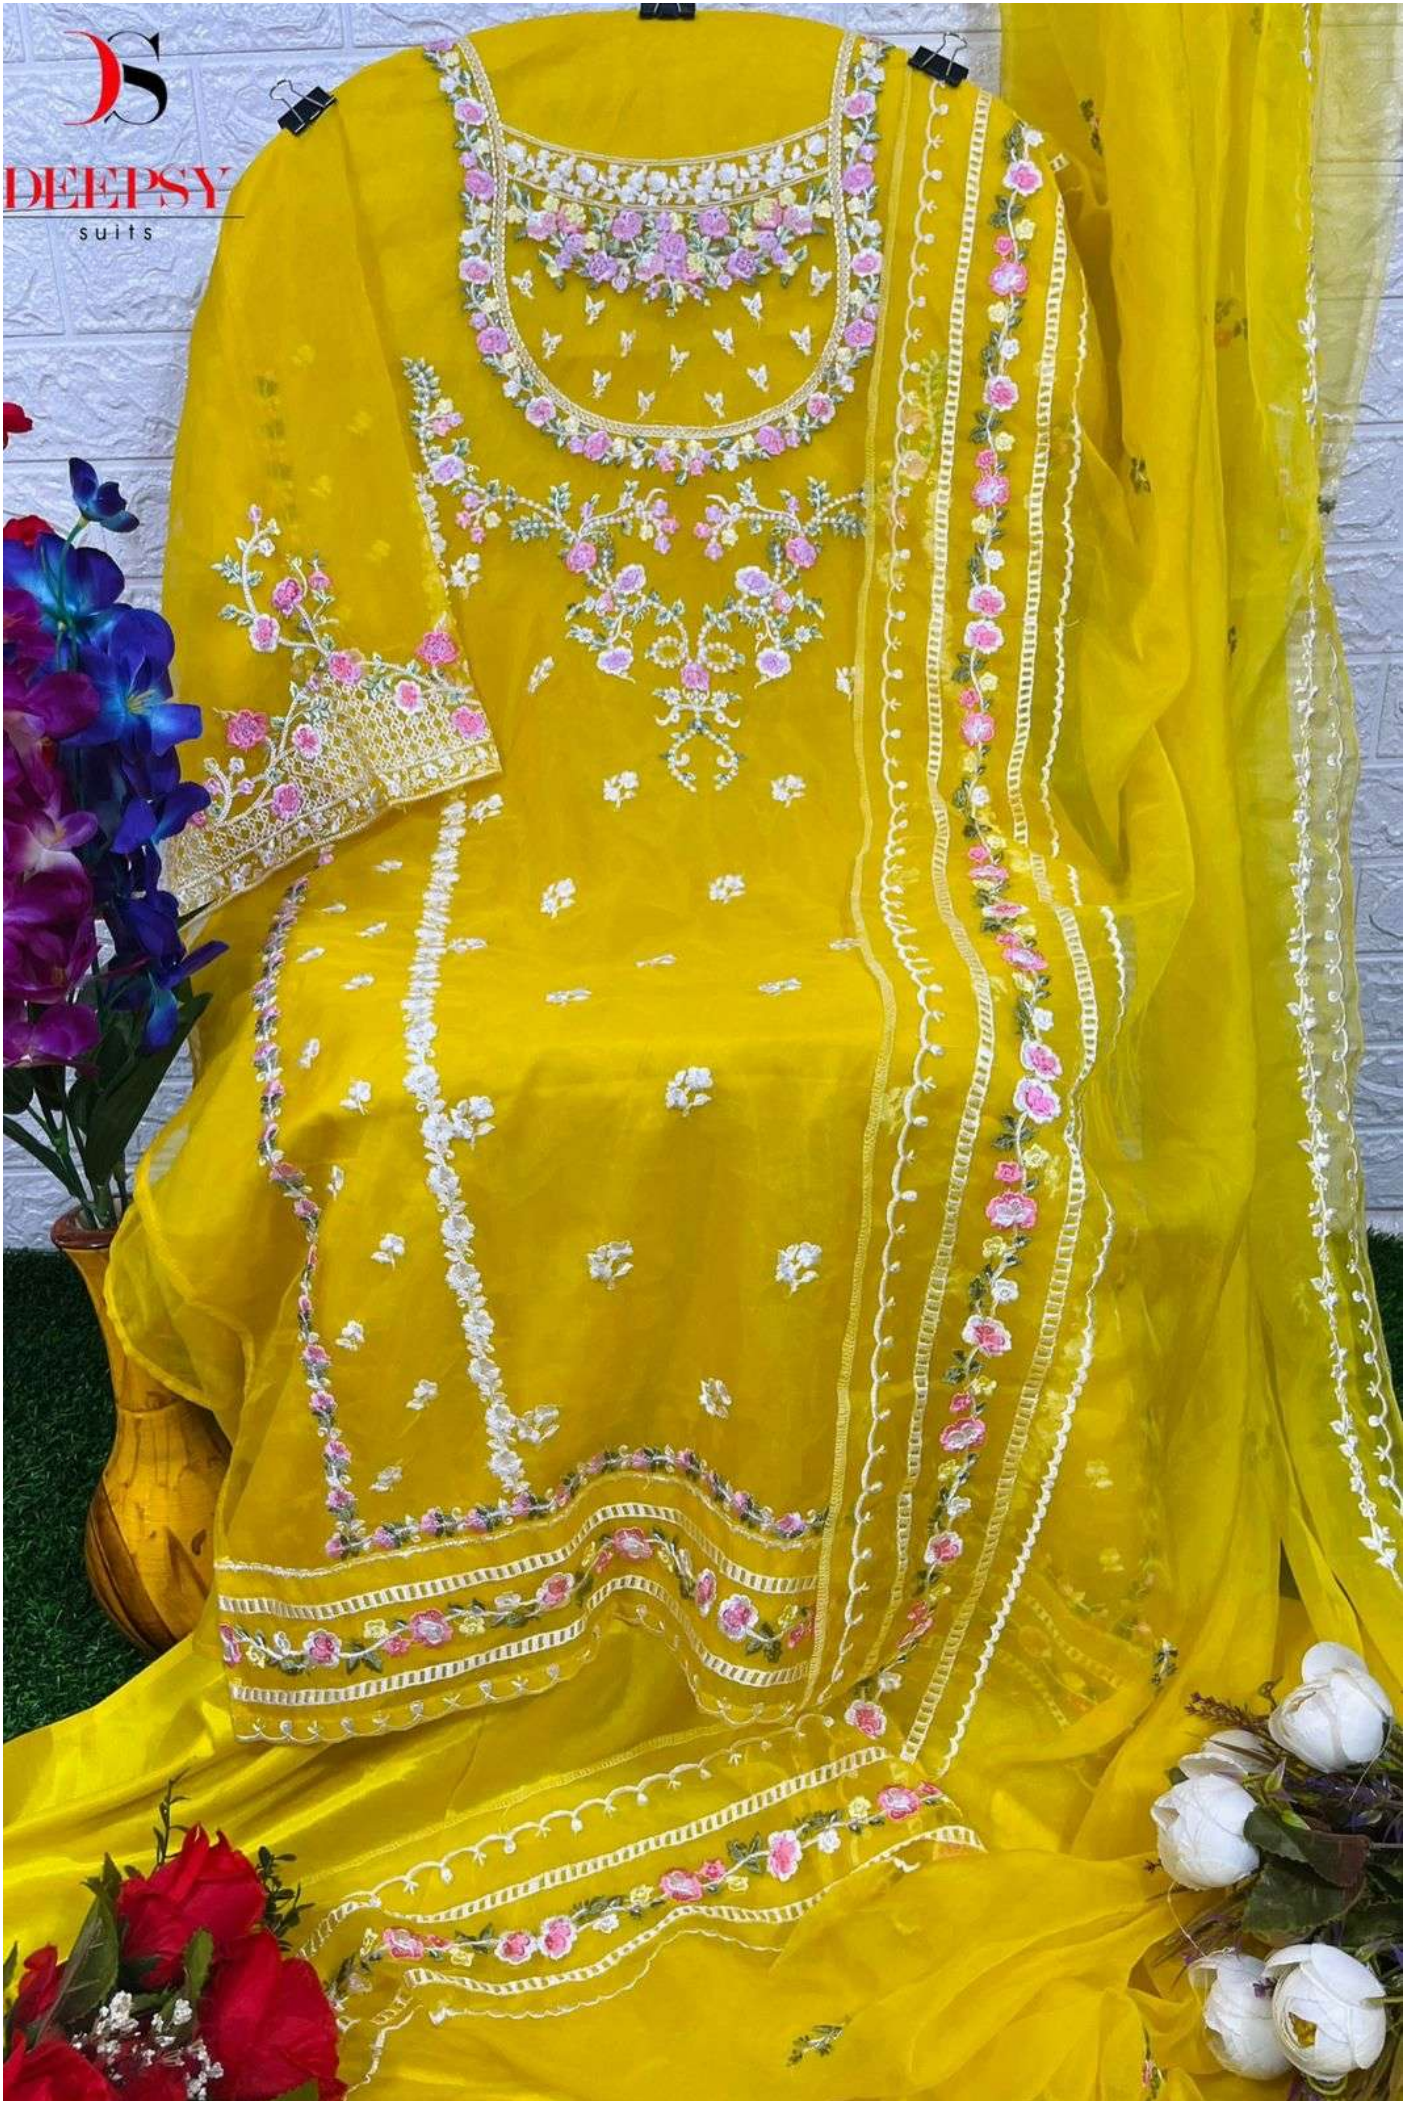

**DEEPSY**  
suits

DEEPSY  
SUITS

DEEPSY

suits

**DEEPSY**  
suits

DS

DEEPSY

suits

  
**DEEPSY**  
SUITS

**D-1060**

TOP: Organza with embroidery

BOTTOM/  
INNER: Santoon

DUPATTA: Organza with embroidery