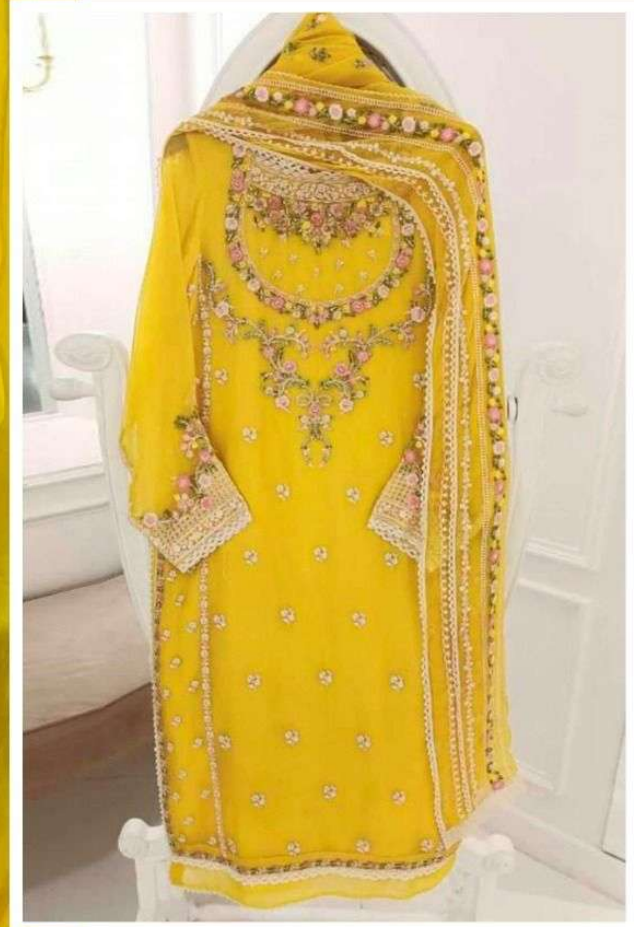

**DEEPSY**  
suits

**DEEPSY**  
SUITS

DEEPSY

suits

**DEEPSY**  
suits

DS

DEEPSY

suits

  
**DEEPSY**  
SUITS

**D-1060**

TOP: Organza with embroidery

BOTTOM/  
INNER: Santoon

DUPATTA: Organza with embroidery