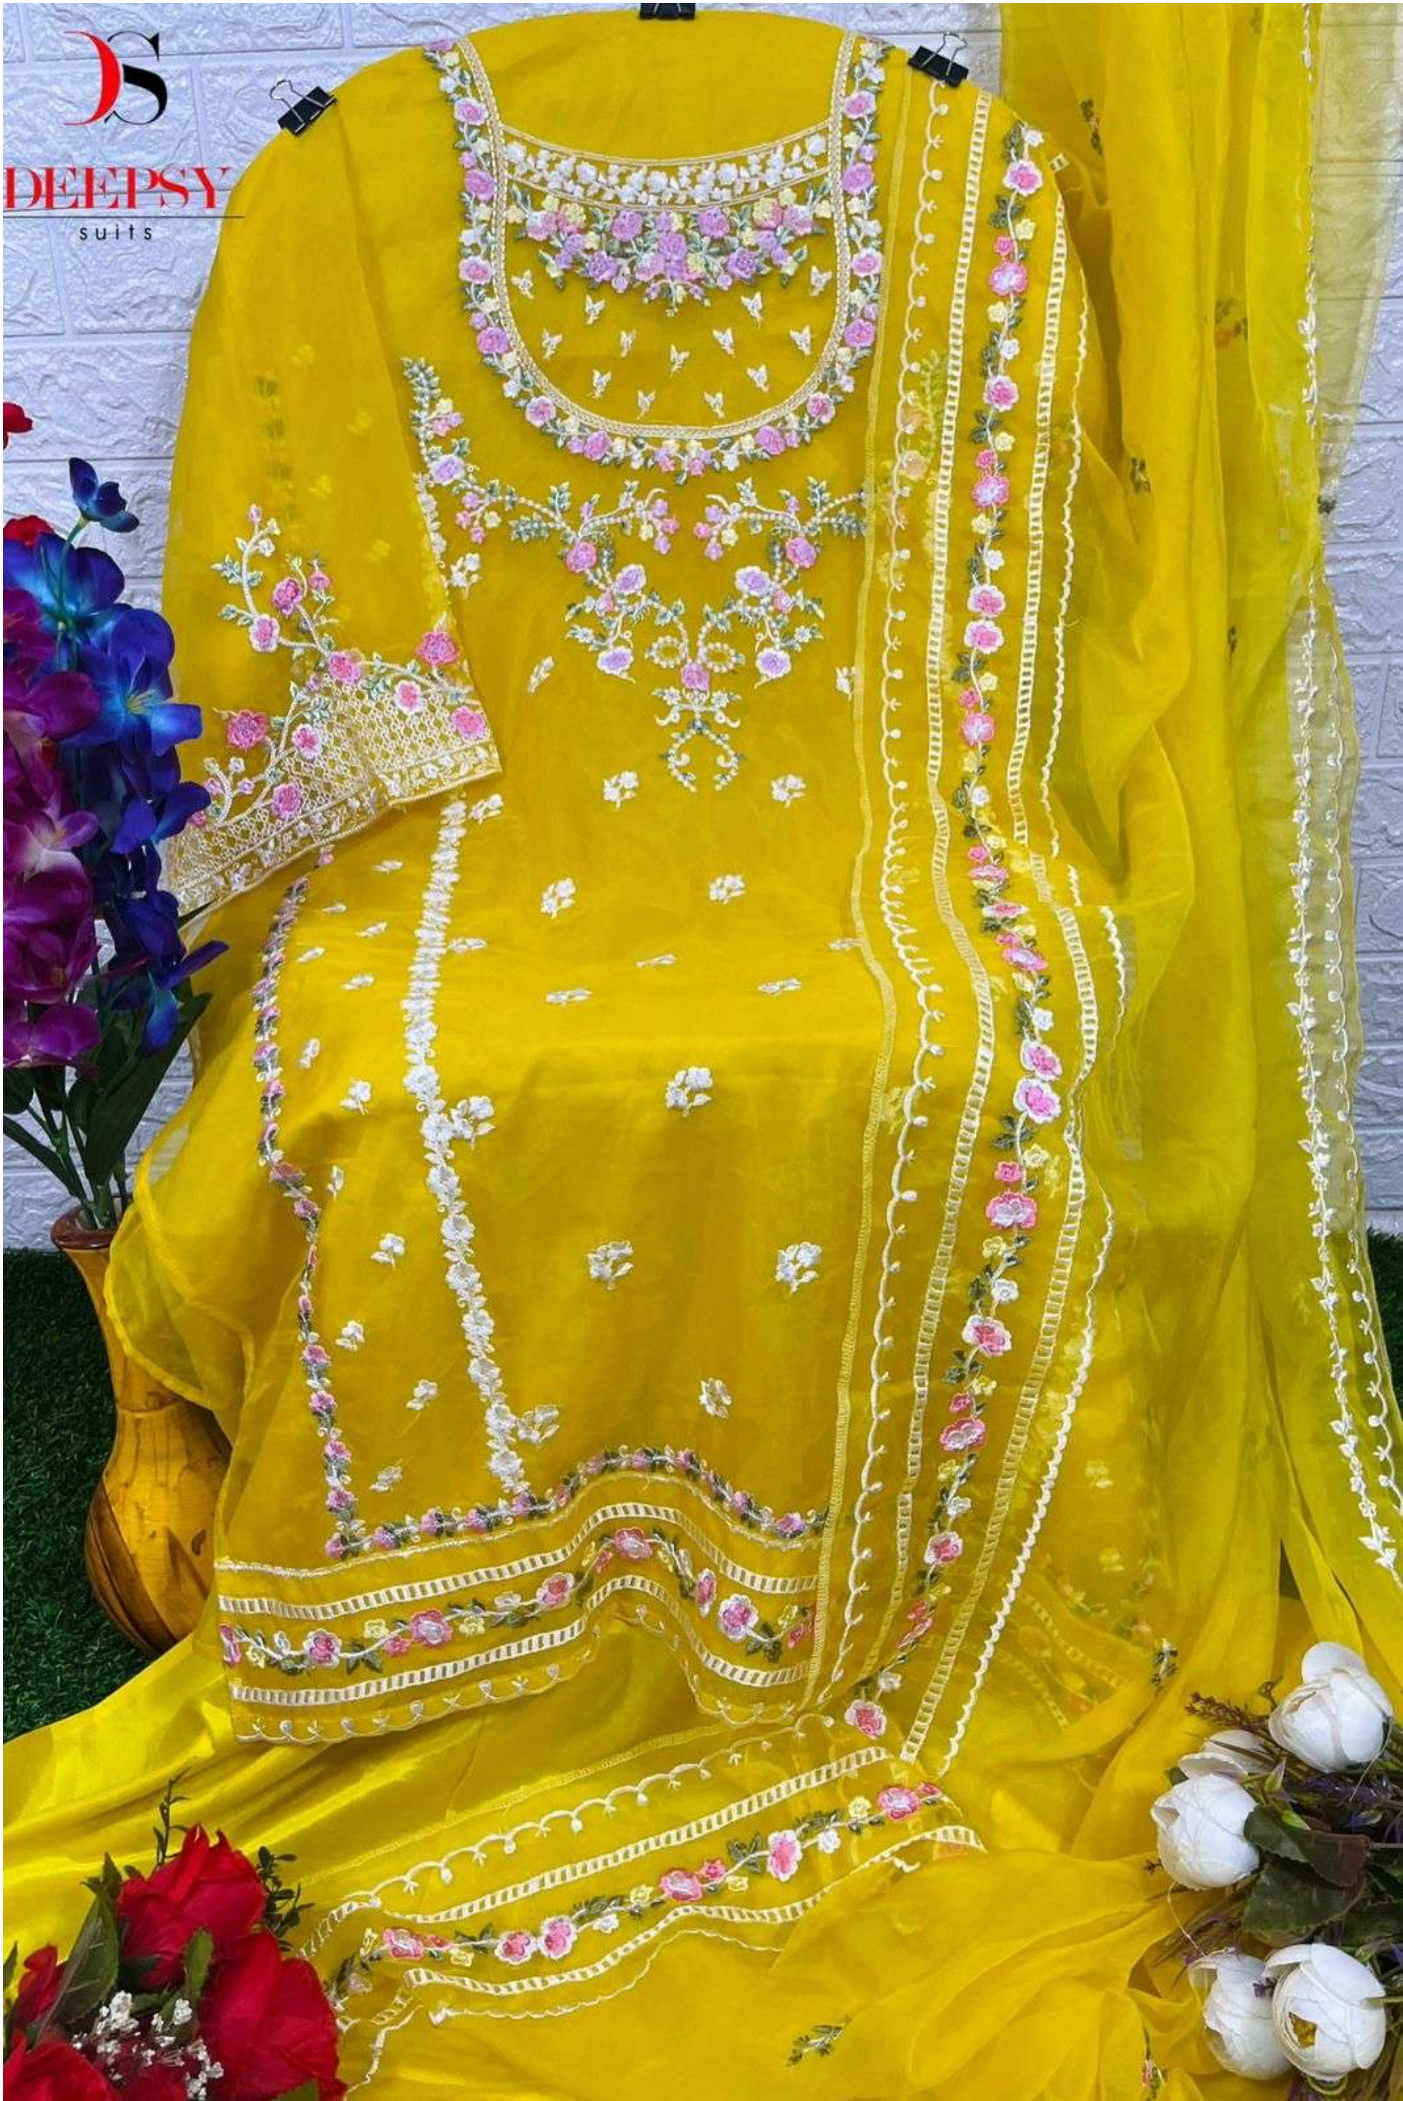

**DEEPSY**  
suits

**DEEPSY**  
SUITS

DEEPSY

suits

**DEEPSY**  
suits

DS

DEEPSY

suits

  
**DEEPSY**  
SUITS

**D-1060**

TOP: Organza with embroidery

BOTTOM/  
INNER: Santoon

DUPATTA: Organza with embroidery