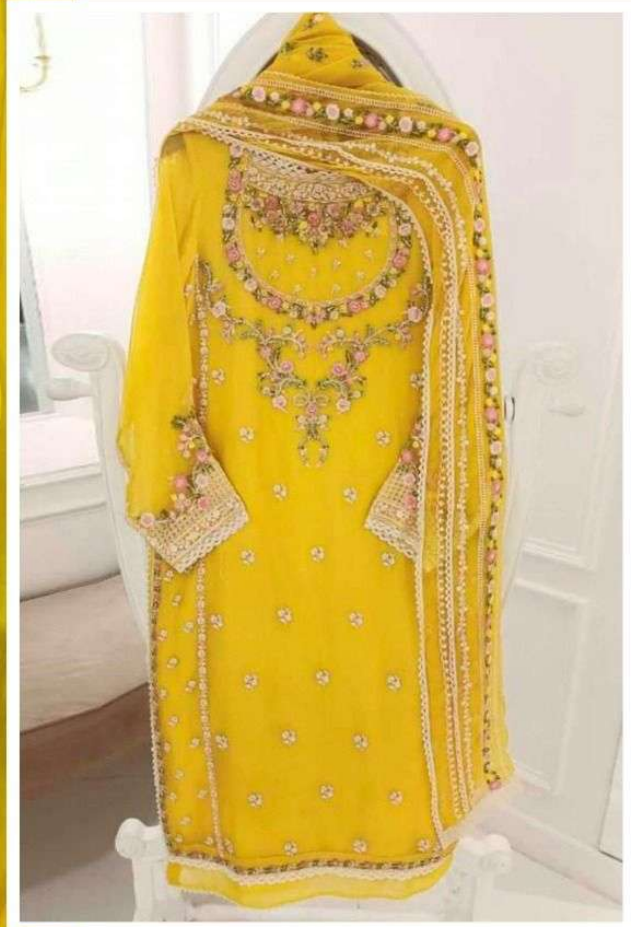

DEEPSY
suits

DEEPSY
SUITS

DEEPSY

suits

DEEPSY
suits

DS

DEEPSY

suits

DEEPSY
SUITS

D-1060

TOP: Organza with embroidery

BOTTOM/
INNER: Santoon

DUPATTA: Organza with embroidery