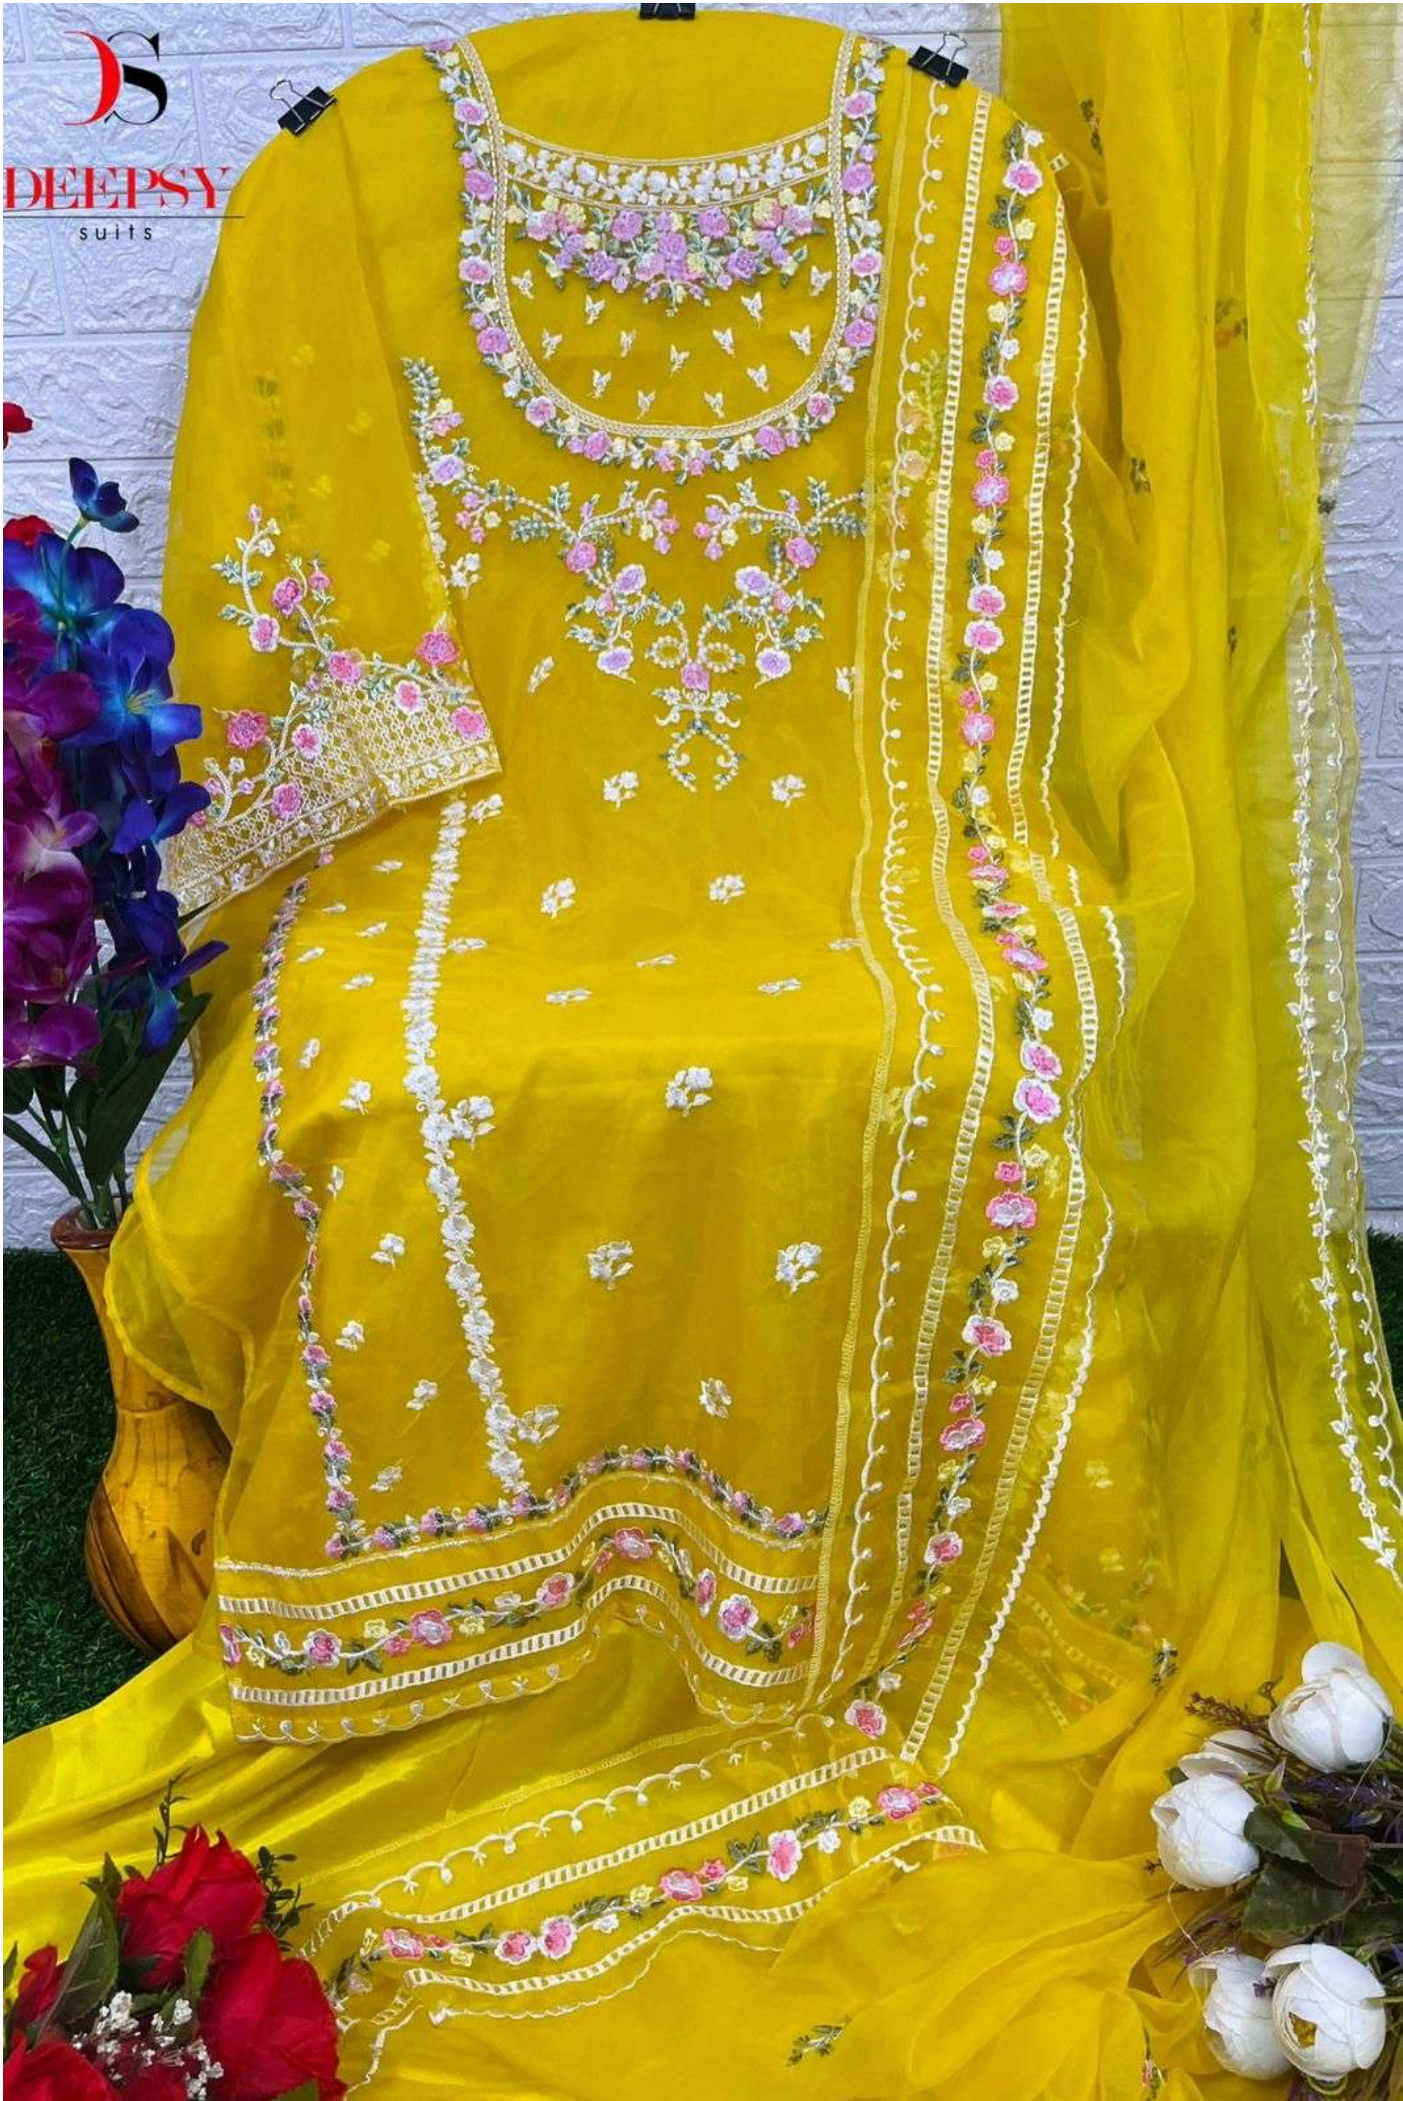

DEEPSY
suits

DEEPSY
SUITS

DEEPSY

suits

DEEPSY
suits

DS

DEEPSY

suits

DEEPSY
SUITS

D-1060

TOP: Organza with embroidery

BOTTOM/
INNER: Santoon

DUPATTA: Organza with embroidery