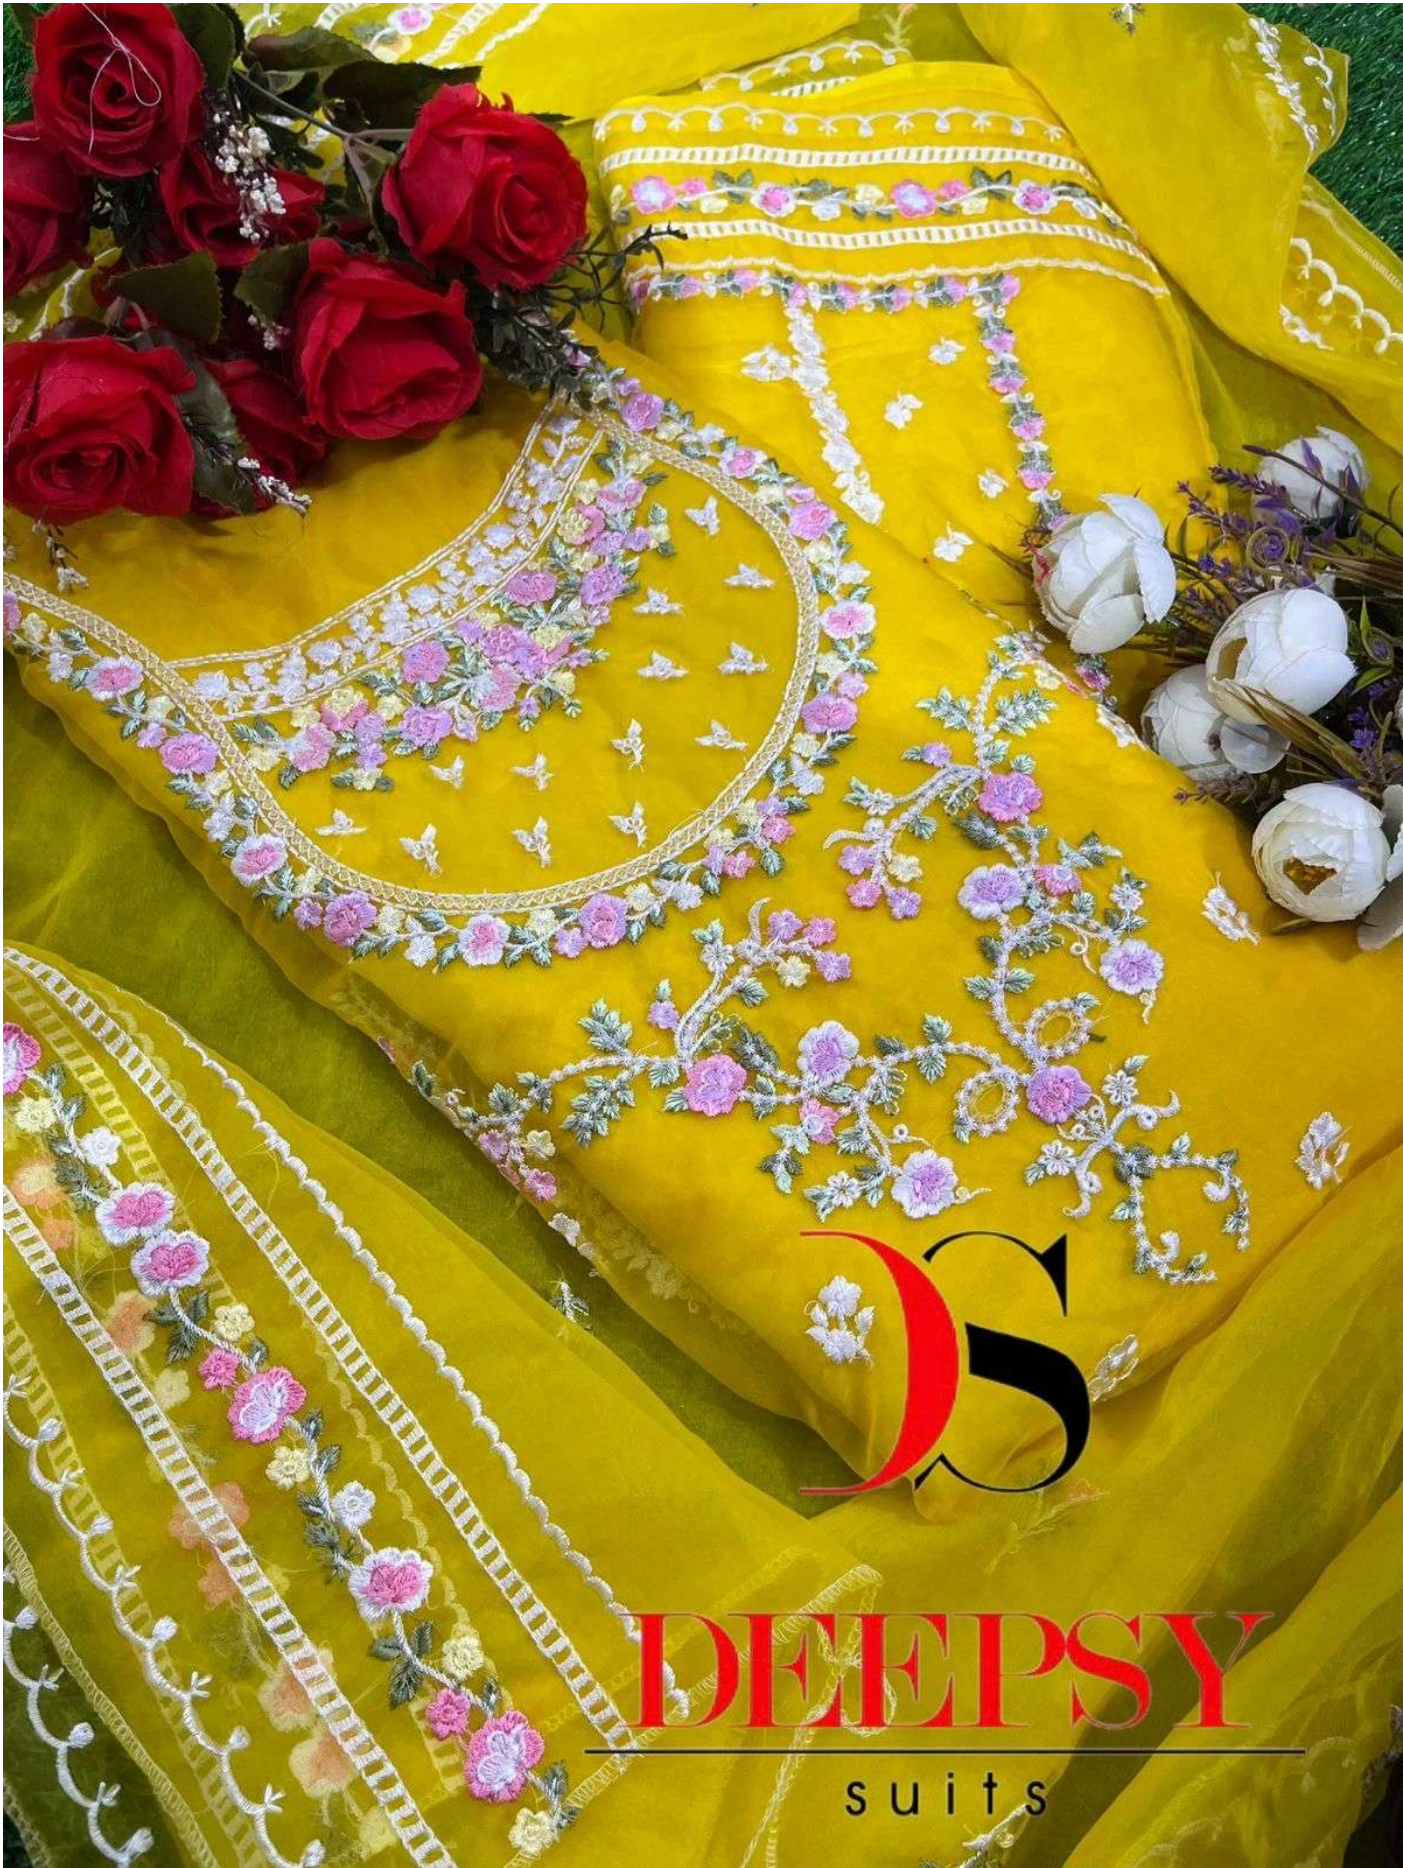

**DEEPSY**  
suits

**DEEPSY**  
SUITS

DEEPSY

suits

**DEEPSY**  
suits

DS

DEEPSY

suits

  
**DEEPSY**  
SUITS

**D-1060**

TOP: Organza with embroidery

BOTTOM/  
INNER: Santoon

DUPATTA: Organza with embroidery