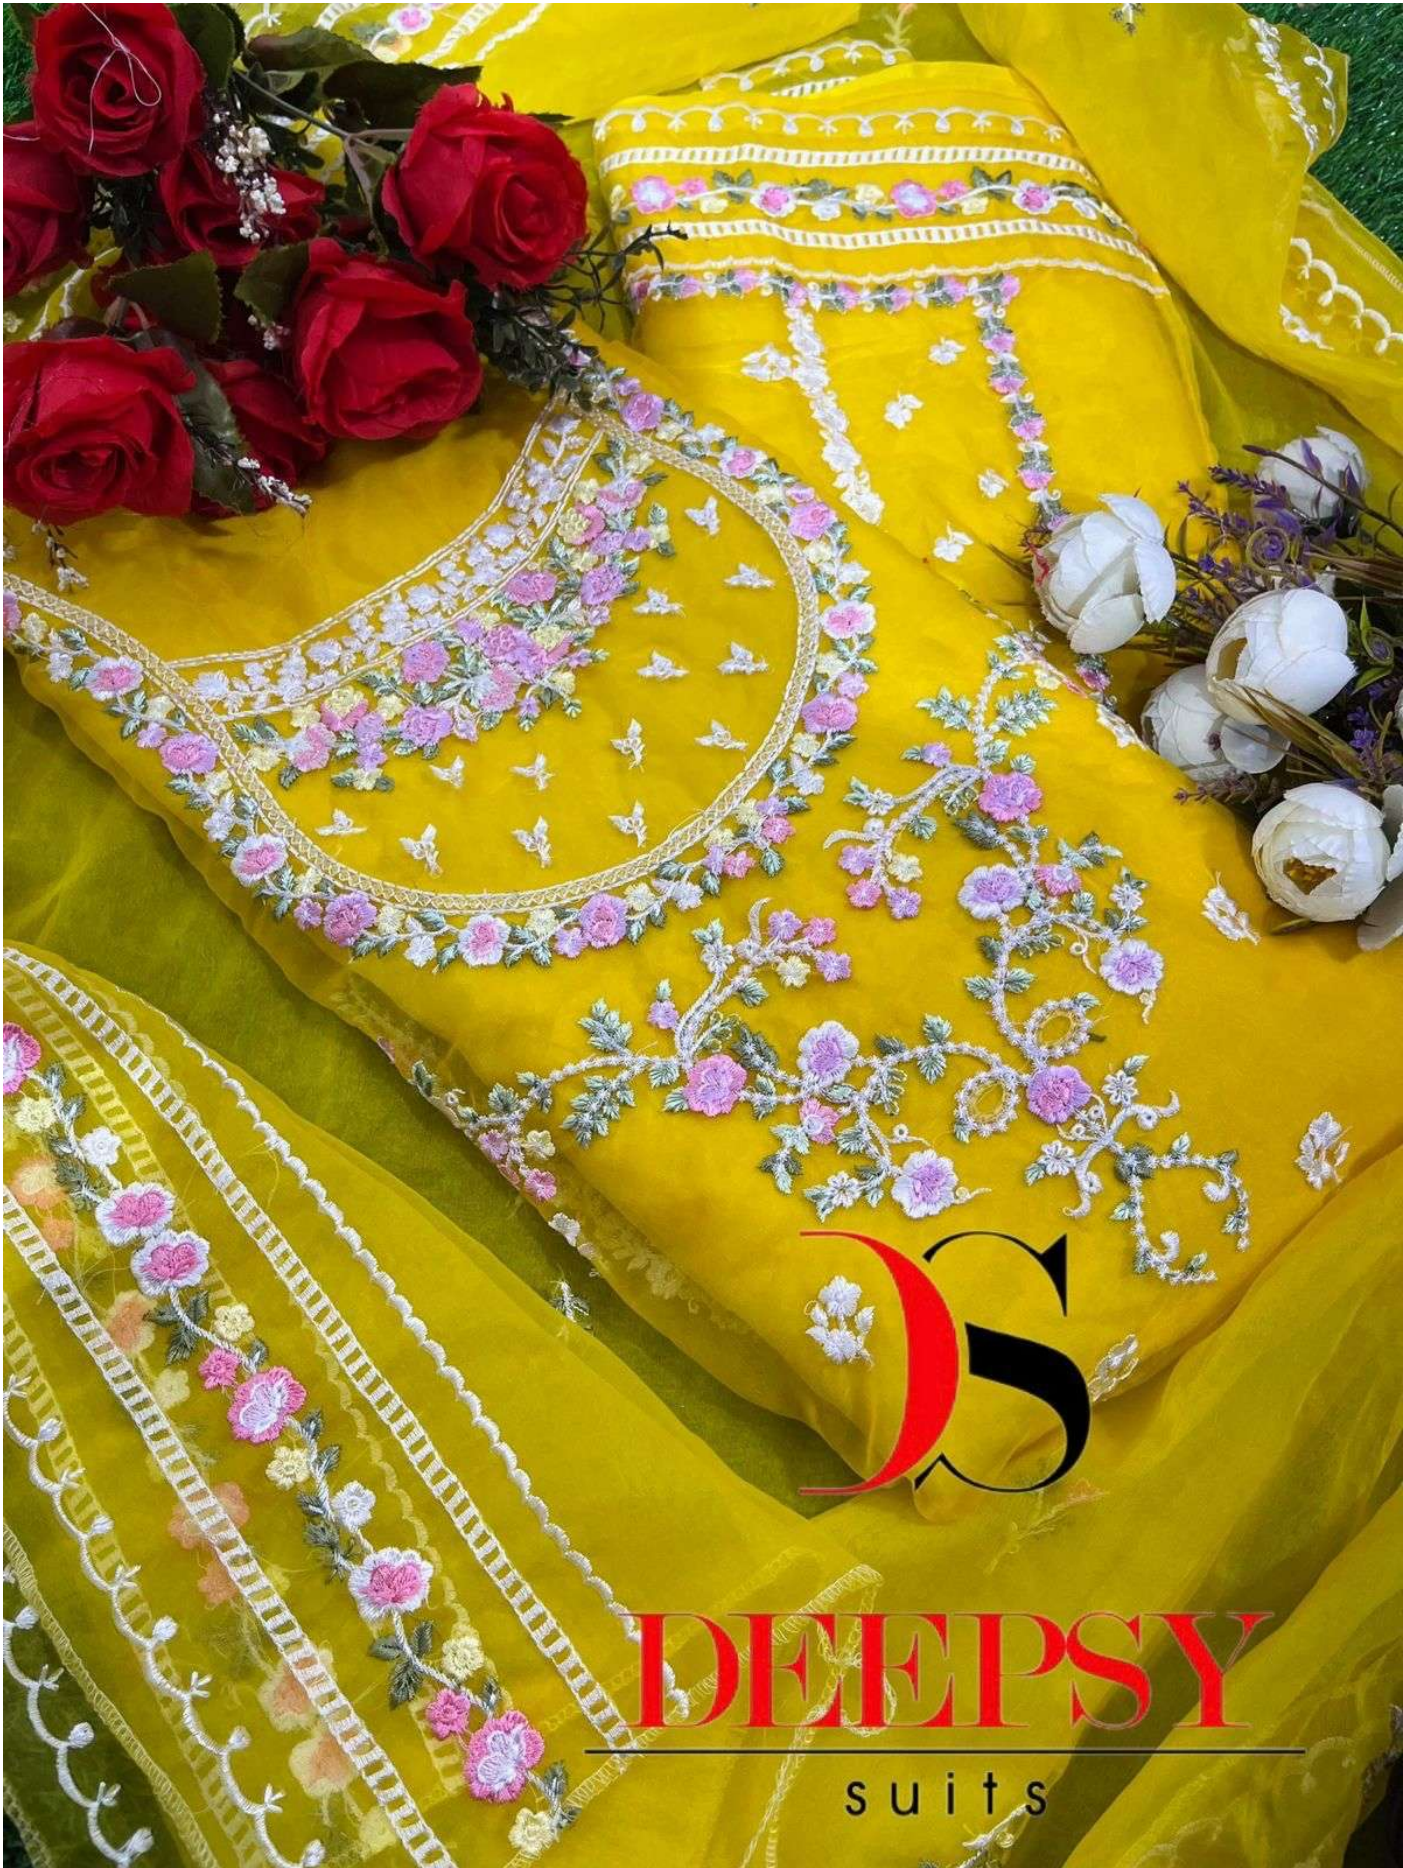

**DEEPSY**  
suits

DEEPSY  
SUITS

DEEPSY

suits

**DEEPSY**  
suits

DS

DEEPSY

suits

  
**DEEPSY**  
SUITS

**D-1060**

TOP: Organza with embroidery

BOTTOM/  
INNER: Santoon

DUPATTA: Organza with embroidery