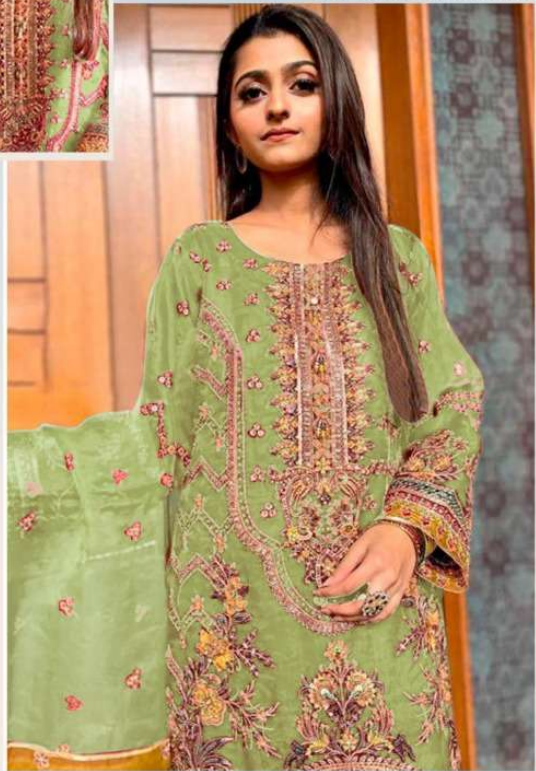

D.No.7773-C  
MAGIC MARUN

TOP- ORGENZA WITH EMBROIDERY WITH KHATLI WORK  
BOTTOM- DULL SANTOON  
DUPATTA - ORGENZA EMBROIDERY WORK

D.No.7773-D  
MAGIC MARUN

TOP- ORGENZA WITH EMBROIDERY WITH KHATLI WORK  
BOTTOM- DULL SANTOON  
DUPATTA - ORGENZA EMBROIDERY WORK

*Mehboob Tex*  
Clothing Textiles

**PESTAL GREEN**

**D.NO. 7773-A**

*Mehboob Tex*  
Clothing Textiles

D.No.7773-C  
MAGIC MARUN

TOP- ORGENZA WITH EMBROIDERY WITH KHATLI WORK  
BOTTOM- DULL SANTOON  
DUPATTA - ORGENZA EMBROIDERY WORK