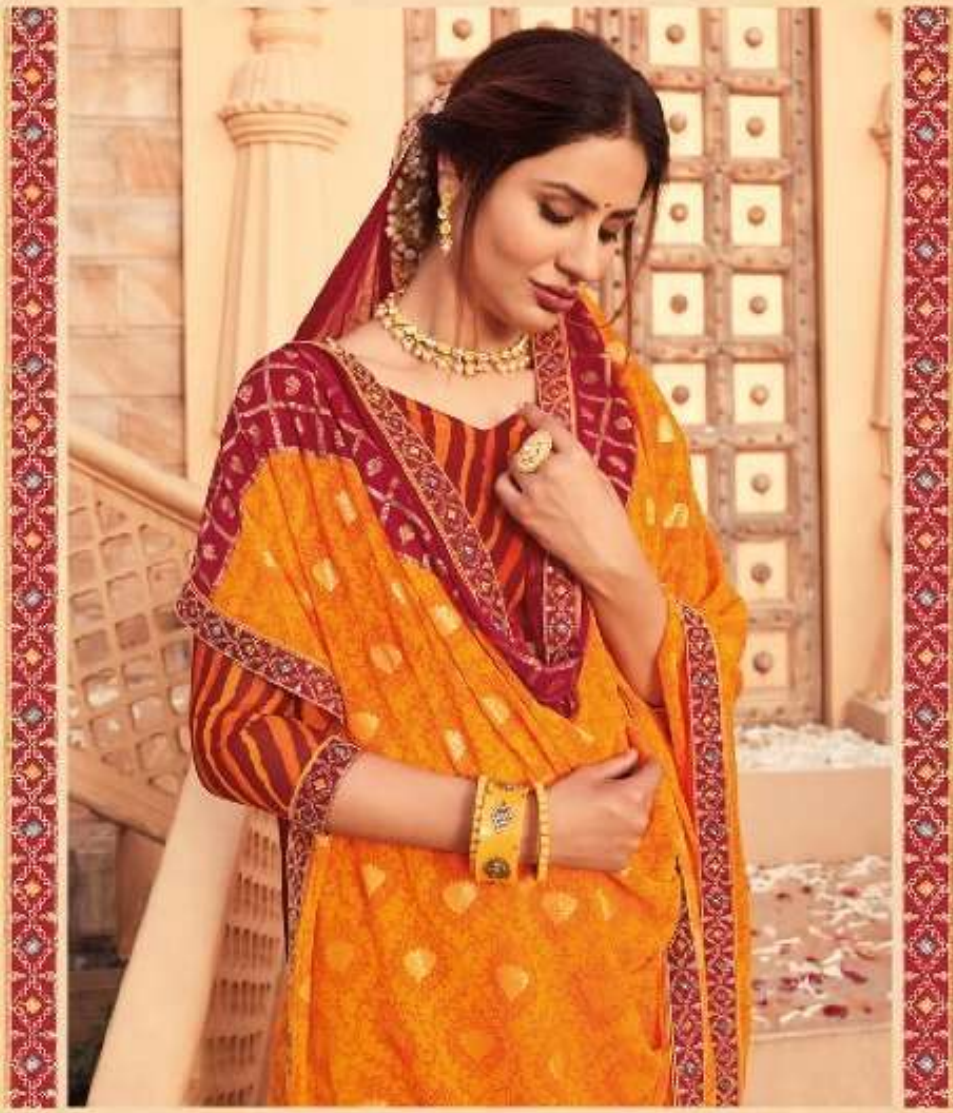

CAT-625
WHOLESALE SELLING PRICELIST
Cat Name:- SUGANDHA

SRNO.	DESIGN	CUT	RATE/Pc
1	62511	6.30	995.00
2	62512	6.30	995.00
3	62513	6.30	995.00
4	62514	6.30	995.00
5	62515	6.30	995.00
6	62516	6.30	995.00
7	62517	6.30	995.00
8	62518	6.30	995.00
Peti Value:			7960.00

NOTE: All Rates are without GST.

Sugandha