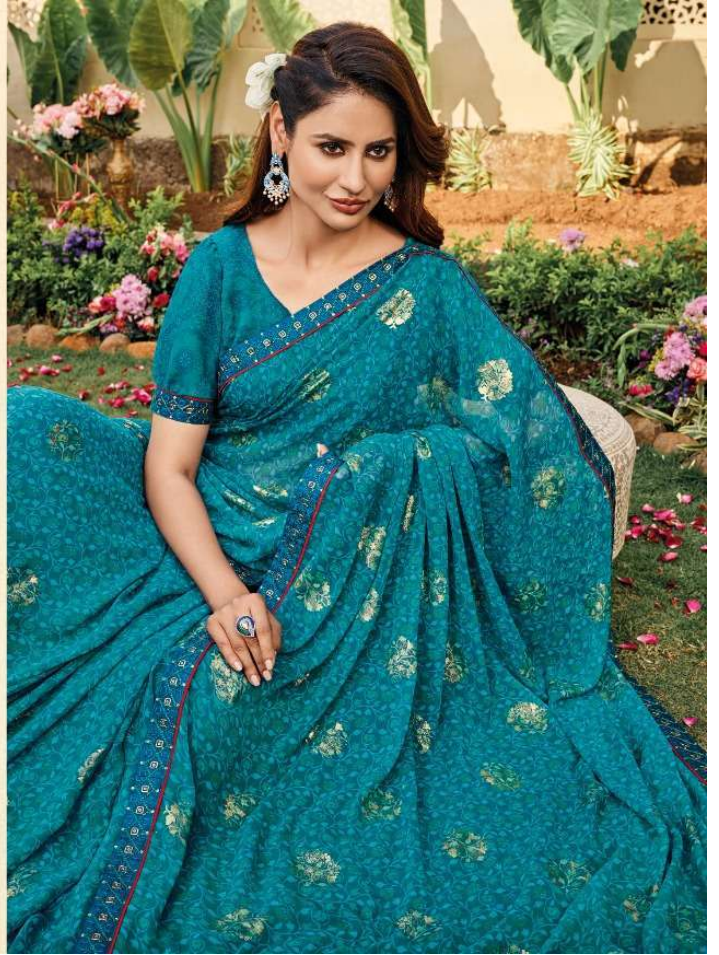

Sugandha

 **VIPUL**  
Sugandha

A collection that is simple yet strong enough to make a statement between then and now, filling the gap between individual style and luxurious fashion. Each attire is seen as a highbrow and sartorial wonder, reinventing traditional designs in its most innovative form.

VIPOL  
Sugandha

₹2511  
(Exclusive Price)

02514

(Exclusive: Foli & Dumbhi Blouse)

**viPul**  
Sugandha

02513  
(Exclusive Foil)

**viPul**  
Sugandha

02512  
(Exclusive Fall With Steam Work  
In Double Weave)

**viPul**  
Sugandha

*Constantly rooted in  
opulence &  
Unapologetic glamour:*

Just the pace of something magical surrounding you as our  
glorious sarees embrace you and drape you around you  
as if this is where it was always meant to be.

**viPul**  
Sugandha

132517  
(Exclusive Fall With Stone Work)

02511  
(Exclusive Foli)

02512  
(Exclusive Foli With Stone Work  
& Double Blouse)

02513  
(Exclusive Foli)

02514  
(Exclusive Foli & Double Blouse)