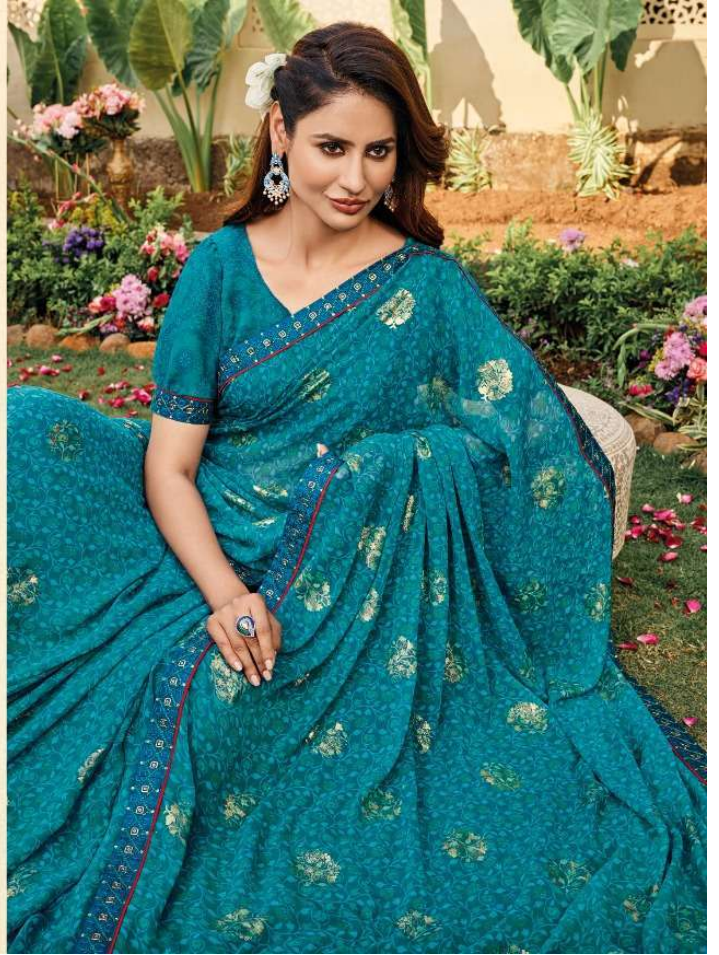

Sugandha

 **VIPUL**
Sugandha

A collection that is simple yet strong enough to make a statement between then and now, filling the gap between individual style and luxurious fashion. Each attire is seen as a highbrow and sartorial wonder, reinventing traditional designs in its most innovative form.

VIPOL
Sugandha

₹2511
(Exclusive Price)

02514

(Exclusive: Foli & Dumbhi Blouse)

viPul
Sugandha

02513
(Exclusive Foil)

viPul
Sugandha

02512
(Exclusive Fall With Steam Work
In Double Weave)

viPul
Sugandha

*Constantly rooted in
opulence &
Unapologetic glamour:*

Just the pace of something magical surrounding you as our
glorious sarees embrace you and drape you around you
as if this is where it was always meant to be.