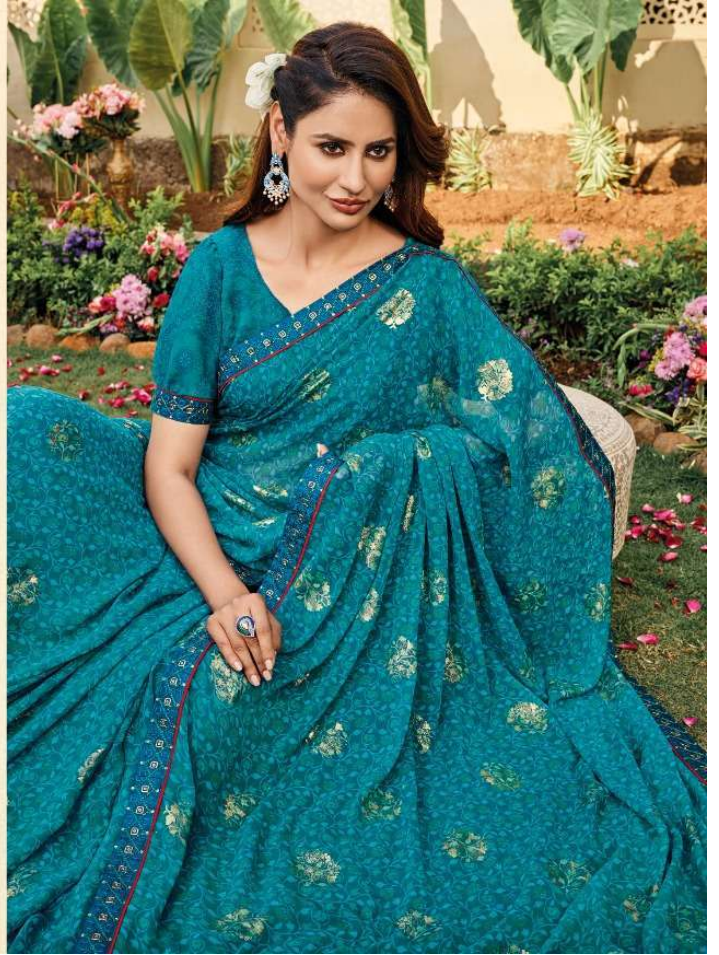

Sugandha

 **VIPUL**  
Sugandha

A collection that is simple yet strong enough to make a statement between then and now, filling the gap between individual style and luxurious fashion. Each attire is seen as a highbrow and sartorial wonder, reinventing traditional designs in its most innovative form.

VIPOL  
Sugandha

₹2511  
(Exclusive Fall)

02514

(Exclusive: Foli & Dumbhi Blouse)

**viPul**  
Sugandha

02513  
(Exclusive Foil)

viPul  
Sugandha

02512  
(Exclusive Fall With Steam Work  
In Double Weave)

**viPul**  
Sugandha

*Constantly rooted in  
opulence &  
Unapologetic glamour:*

Just the pace of something magical, something you see in our  
glamorous sarees, sarees, sarees and draped body around you  
in a time in which it's always meant to be.

viPul  
Sugandha

132517  
(Exclusive Fall With Stone Work)

02511  
(Exclusive Foli)

02512  
(Exclusive Foli With Stone Work  
& Double Blouse)

02513  
(Exclusive Foli)

02514  
(Exclusive Foli & Double Blouse)