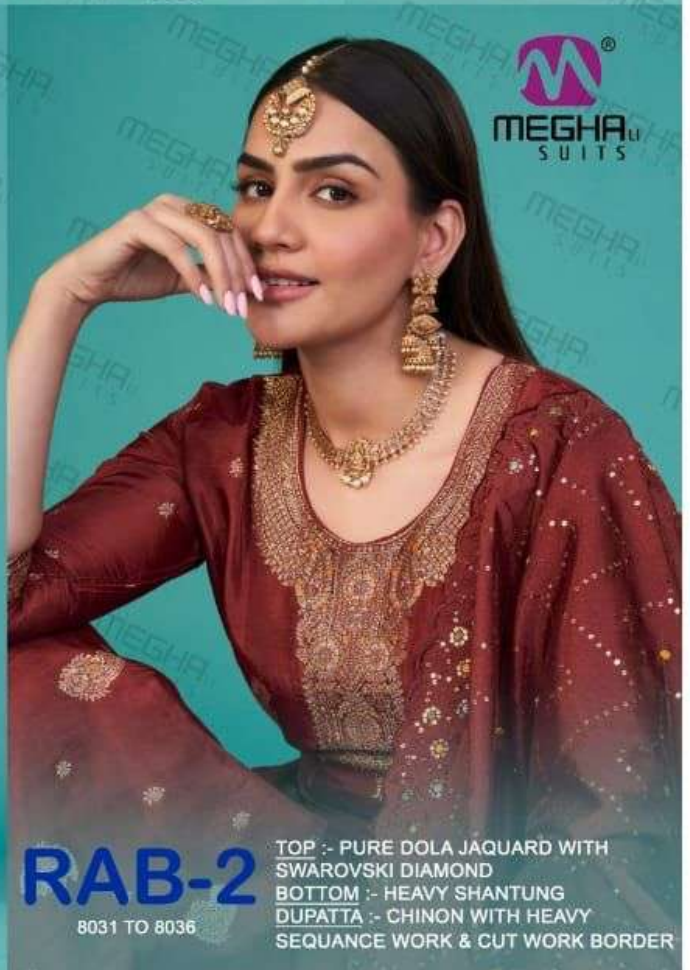

8033

8034

MEGHA
SUITS

RAB-2

8031 TO 8036

TOP :- PURE DOLA JAQUARD WITH SWAROVSKI DIAMOND
BOTTOM :- HEAVY SHANTUNG
DUPATTA :- CHINON WITH HEAVY SEQUENCE WORK & CUT WORK BORDER