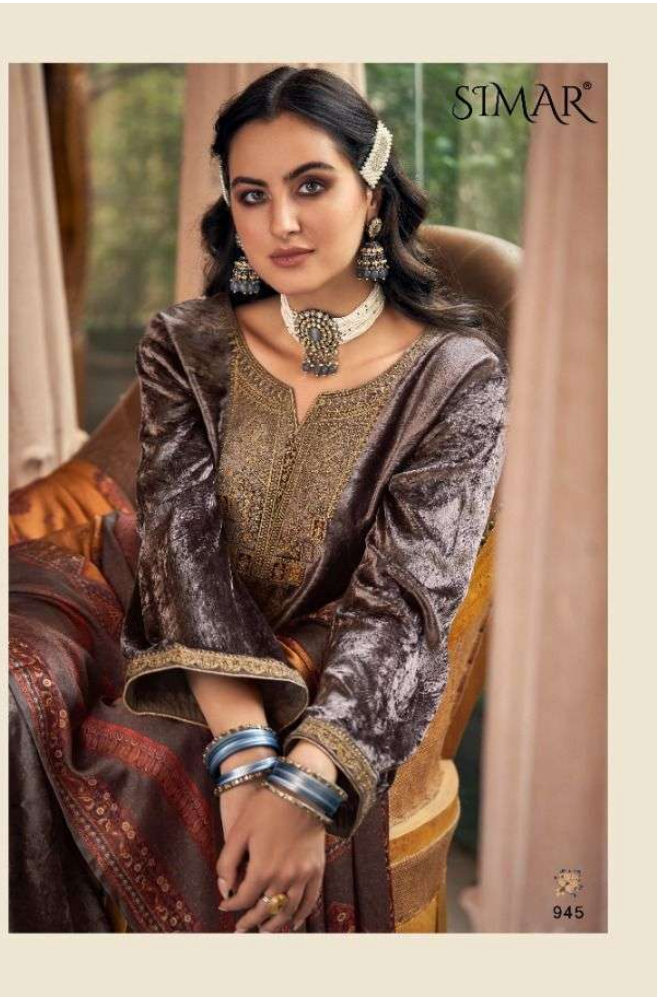

# PANDORA

**: TOP :**

PURE VISCOSE VELVET EMBROIDREY WORK

**: DUPATTA :**

PURE VISCOSE GAJI SILK DIGITAL PRINT

**: BOTTOM :**

PURE VISCOSE PASHMINA SOLID DYED

STMAR®