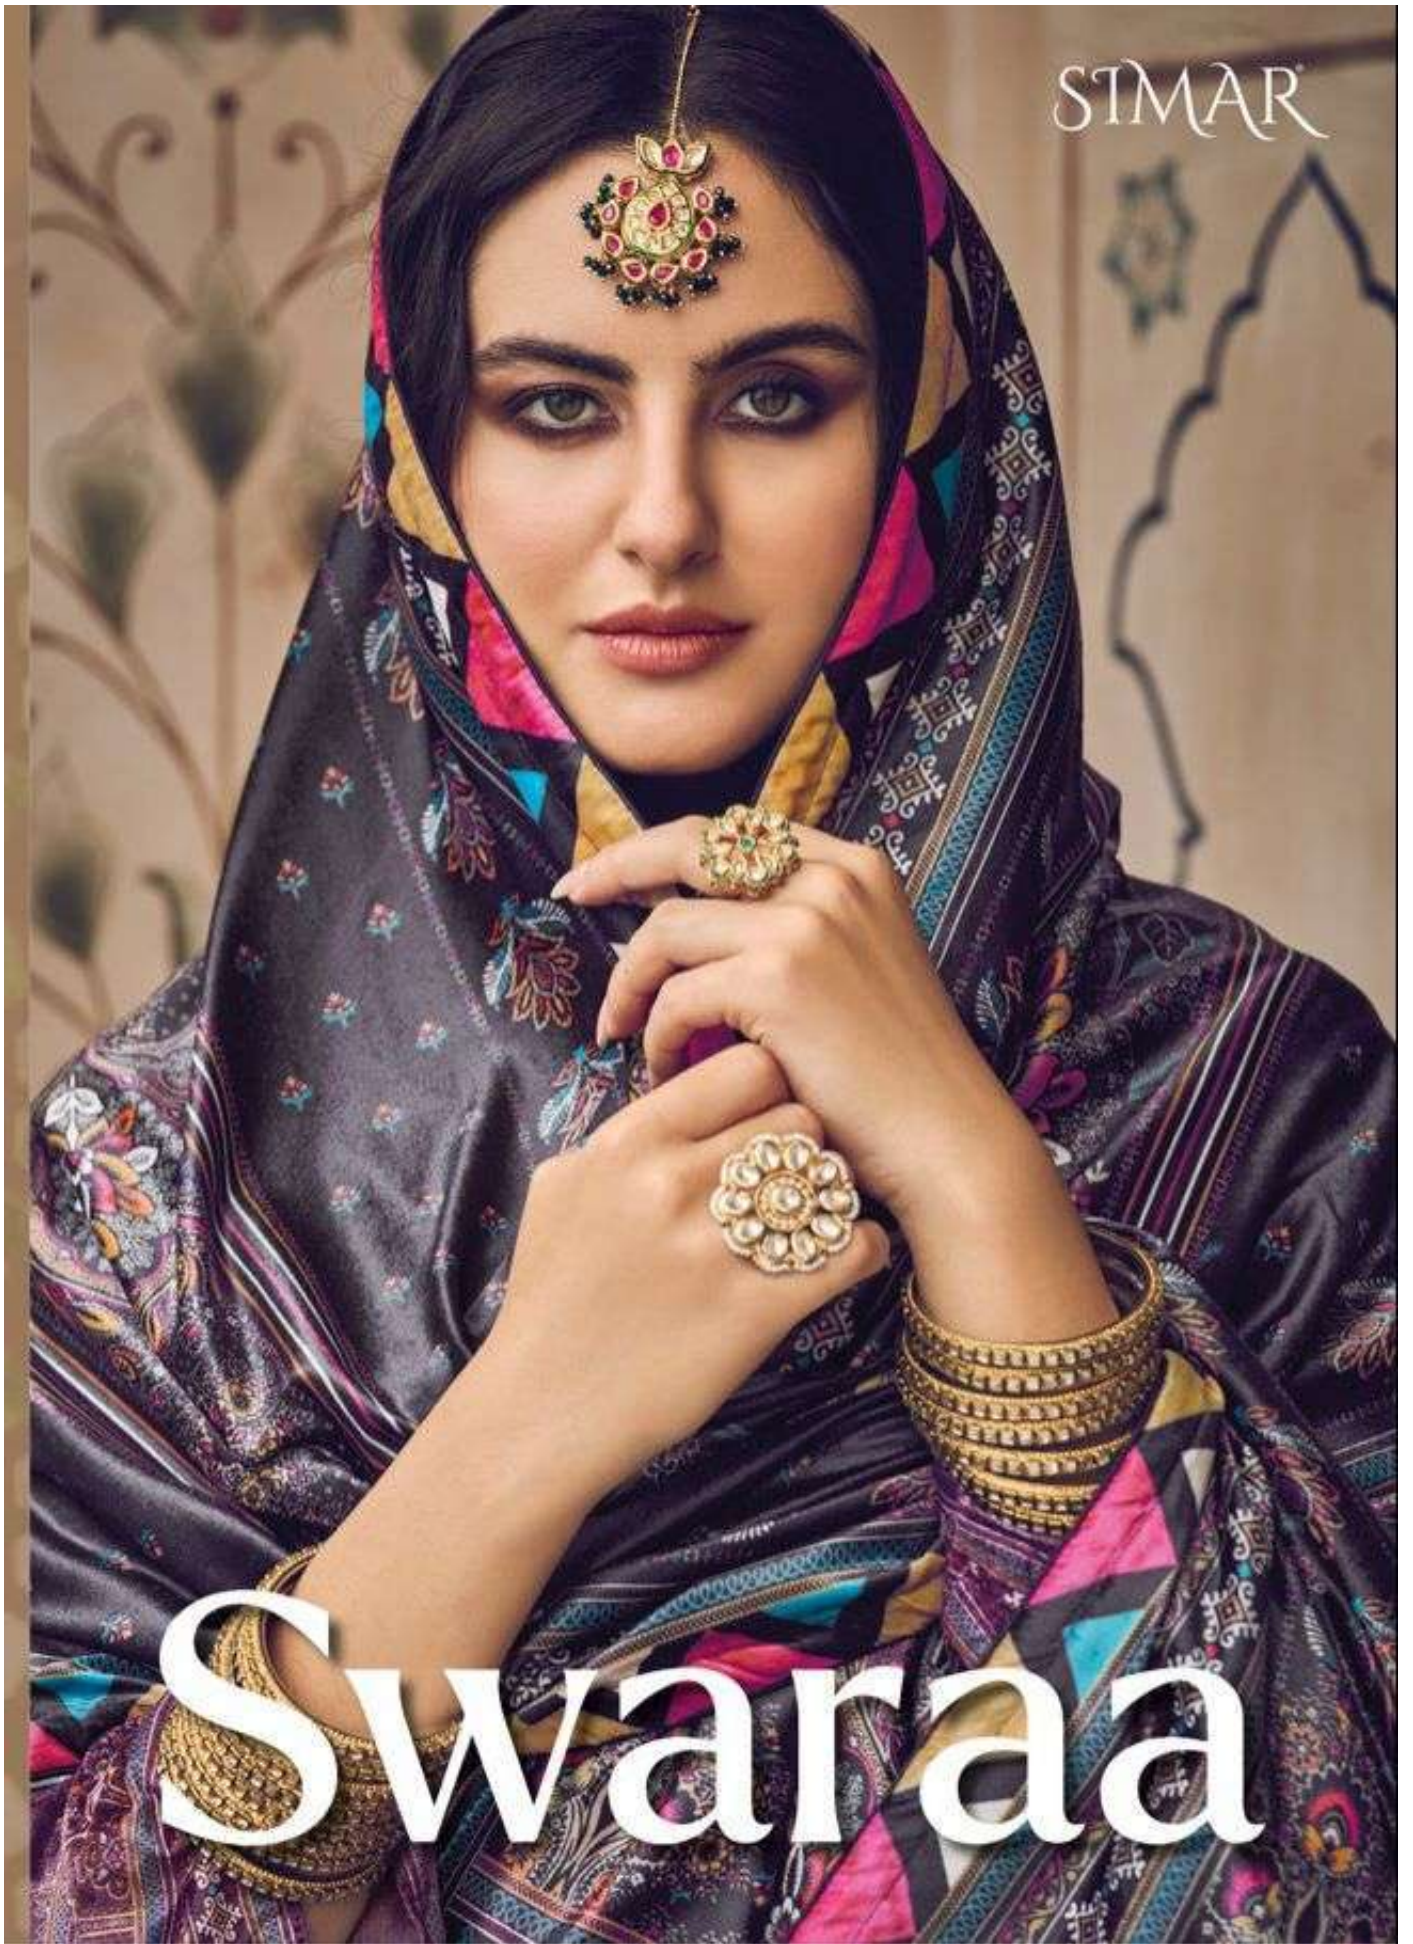

STIMAR

Swaraaa