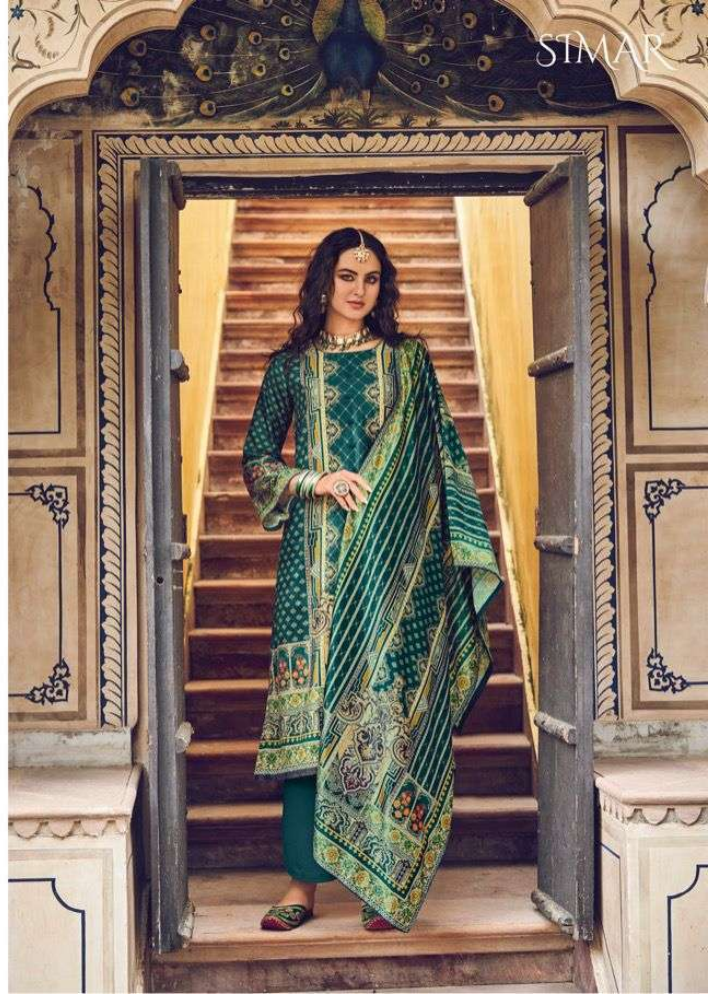

6214

6215

Swaraa

STMAR
SWARAA

: TOP :

PURE VELVET DIGITAL PRINT (CUT 3.0 MTR)

: DUPATTA :

VELVET DIGITAL PRINT

: BOTTOM :

PASHMINA SOLID DYED

6213

SIMAR

SIMAR

SIMAR

6213

STMAR