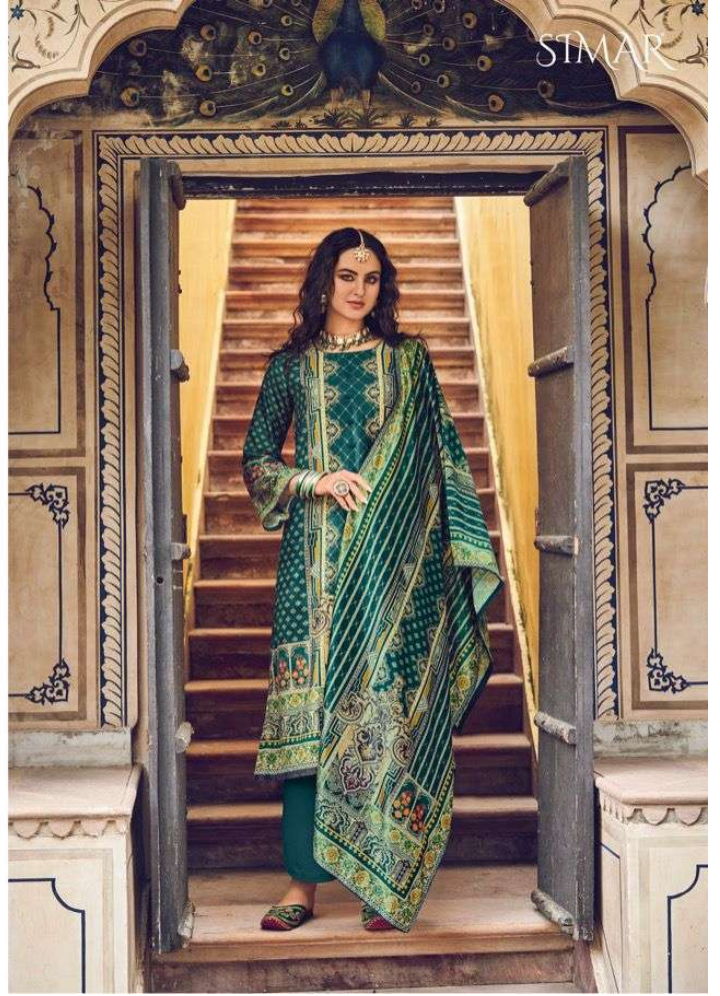

6214

6215

Swaraa

STMAR  
**SWARAA**

**: TOP :**

PURE VELVET DIGITAL PRINT (CUT 3.0 MTR)

**: DUPATTA :**

VELVET DIGITAL PRINT

**: BOTTOM :**

PASHMINA SOLID DYED

6213

SIMAR

SIMAR

SIMAR

6213

SIMAR