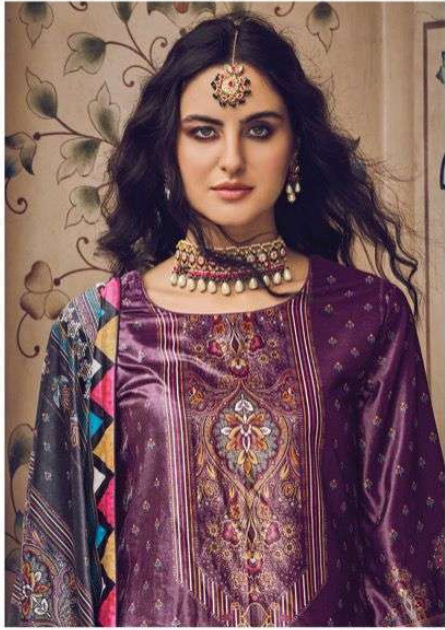

6214

6215

Swaraa

STMAR
SWARAA

: TOP :

PURE VELVET DIGITAL PRINT (CUT 3.0 MTR)

: DUPATTA :

VELVET DIGITAL PRINT

: BOTTOM :

PASHMINA SOLID DYED

6213

SIMAR

SIMAR

SIMAR

6213

STMAR