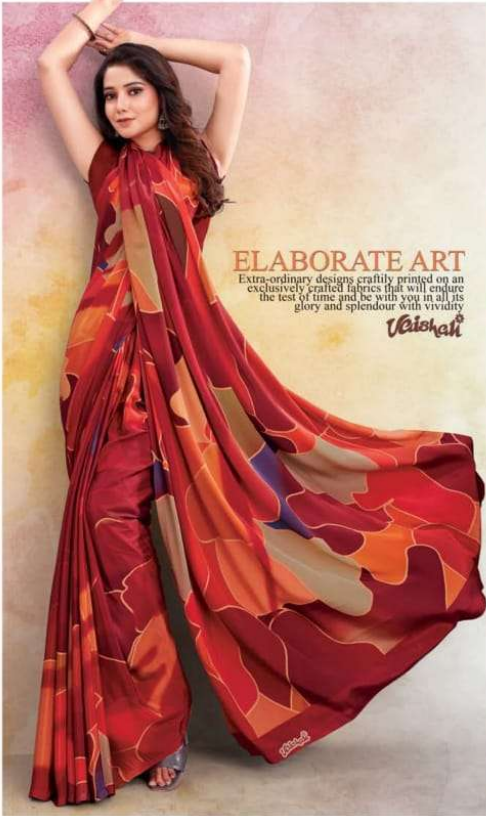

ELABORATE ART

Vaishali