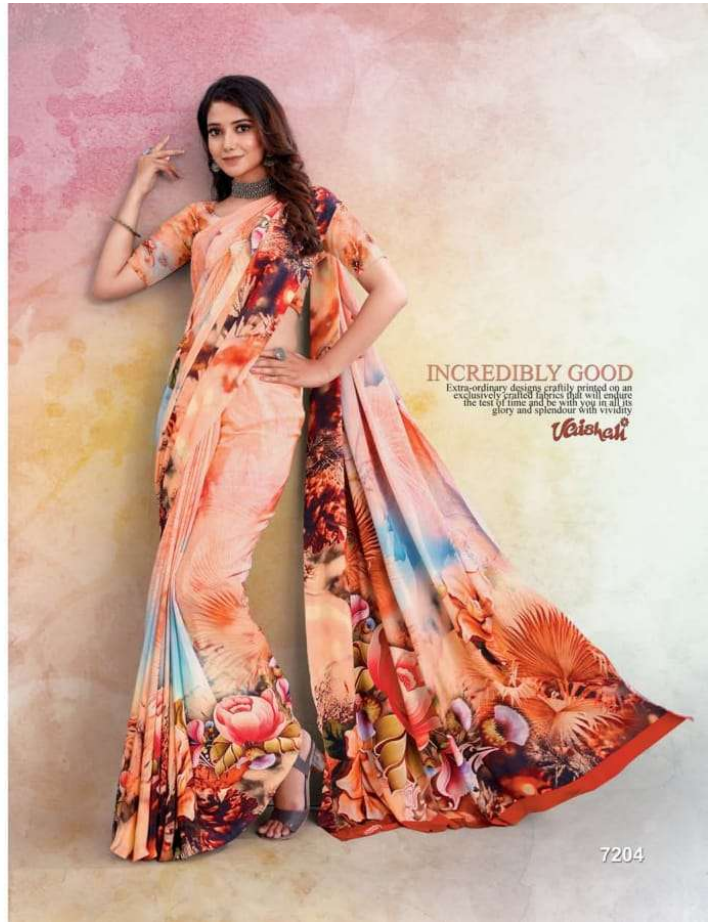

Veishali®

MAYARAA CRAPE VOL-1

Veishali®

MAYARAA CRAPE VOL-1

ELABORATE ART

Extra-ordinary designs craftily printed on an exclusively crafted fabrics that will endure the test of time and be with you in all its glory and splendour with vividity

Vishali

7208

FLORAL ABSTRACT

Extra-ordinary designs craftily printed on an exclusively crafted fabrics that will endure the test of time and be with you in all its glory and splendour with vividity

Vishali