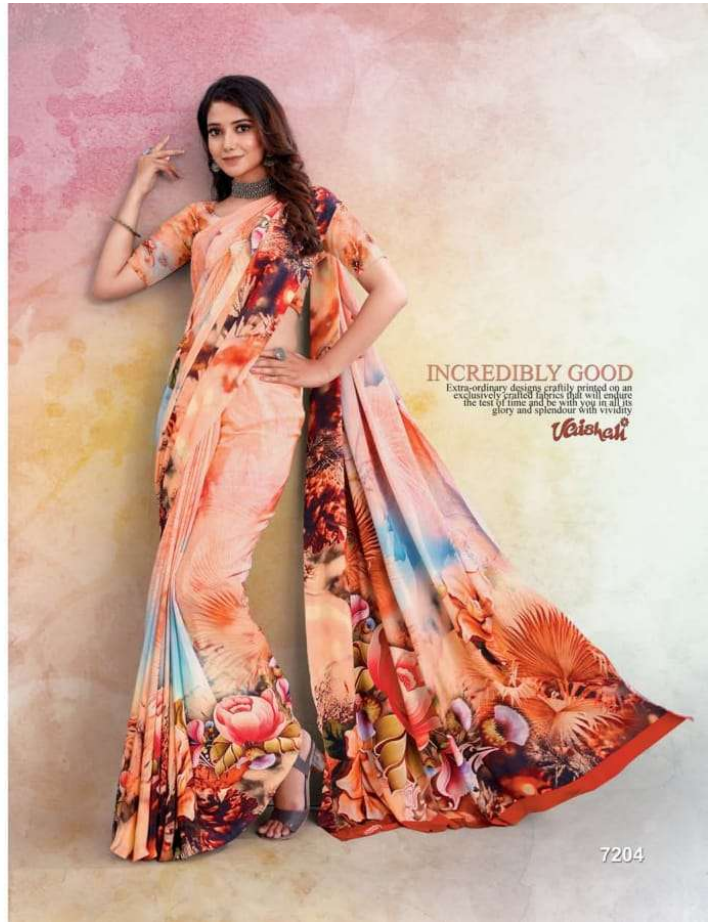

Veishali®

MAYARAA CRAPE VOL-1

Veishali®

MAYARAA CRAPE VOL-1

**ELABORATE ART**

Extra-ordinary designs craftily printed on an exclusively crafted fabrics that will endure the test of time and be with you in all its glory and splendour with vividity

*Vishal*

7208

**FLORAL ABSTRACT**

Extra-ordinary designs craftily printed on an exclusively crafted fabrics that will endure the test of time and be with you in all its glory and splendour with vividity

*Vishal*

7208

7209

7210

7211

*Veishali*<sup>®</sup>

**ELABORATE ART**

Extra-ordinary designs craftily printed on an exclusively crafted fabrics that will endure the test of time and be with you in all its glory and splendour with vividity