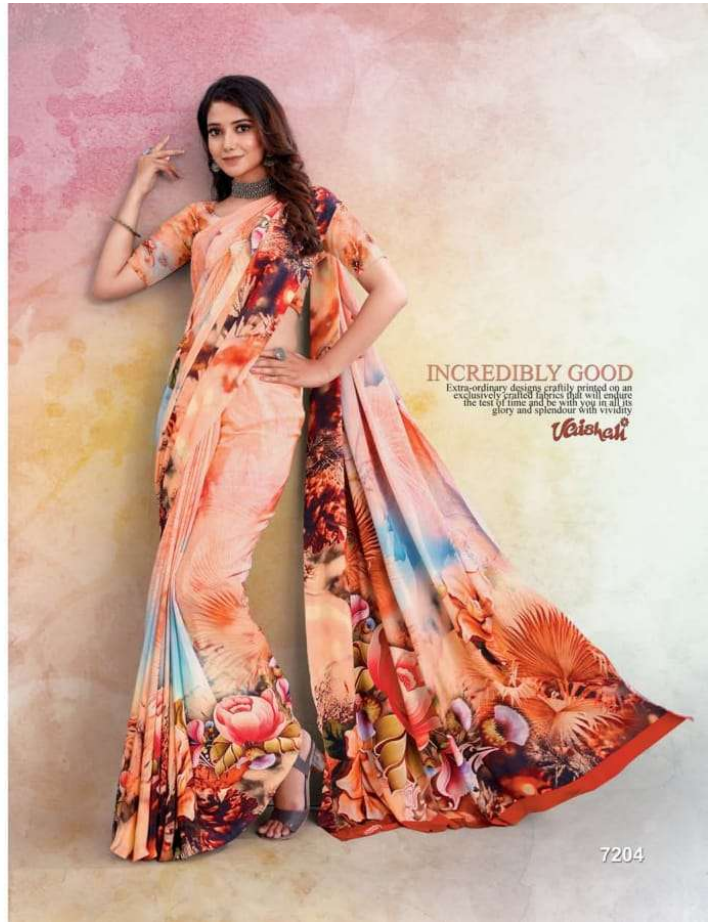

Veishali®

MAYARAA CRAPE VOL-1

Veishali®

MAYARAA CRAPE VOL-1

ELABORATE ART

Extra-ordinary designs craftily printed on an exclusively crafted fabrics that will endure the test of time and be with you in all its glory and splendour with vividity

Vishal

7208

FLORAL ABSTRACT

Extra-ordinary designs craftily printed on an exclusively crafted fabrics that will endure the test of time and be with you in all its glory and splendour with vividity

Vishal

7209