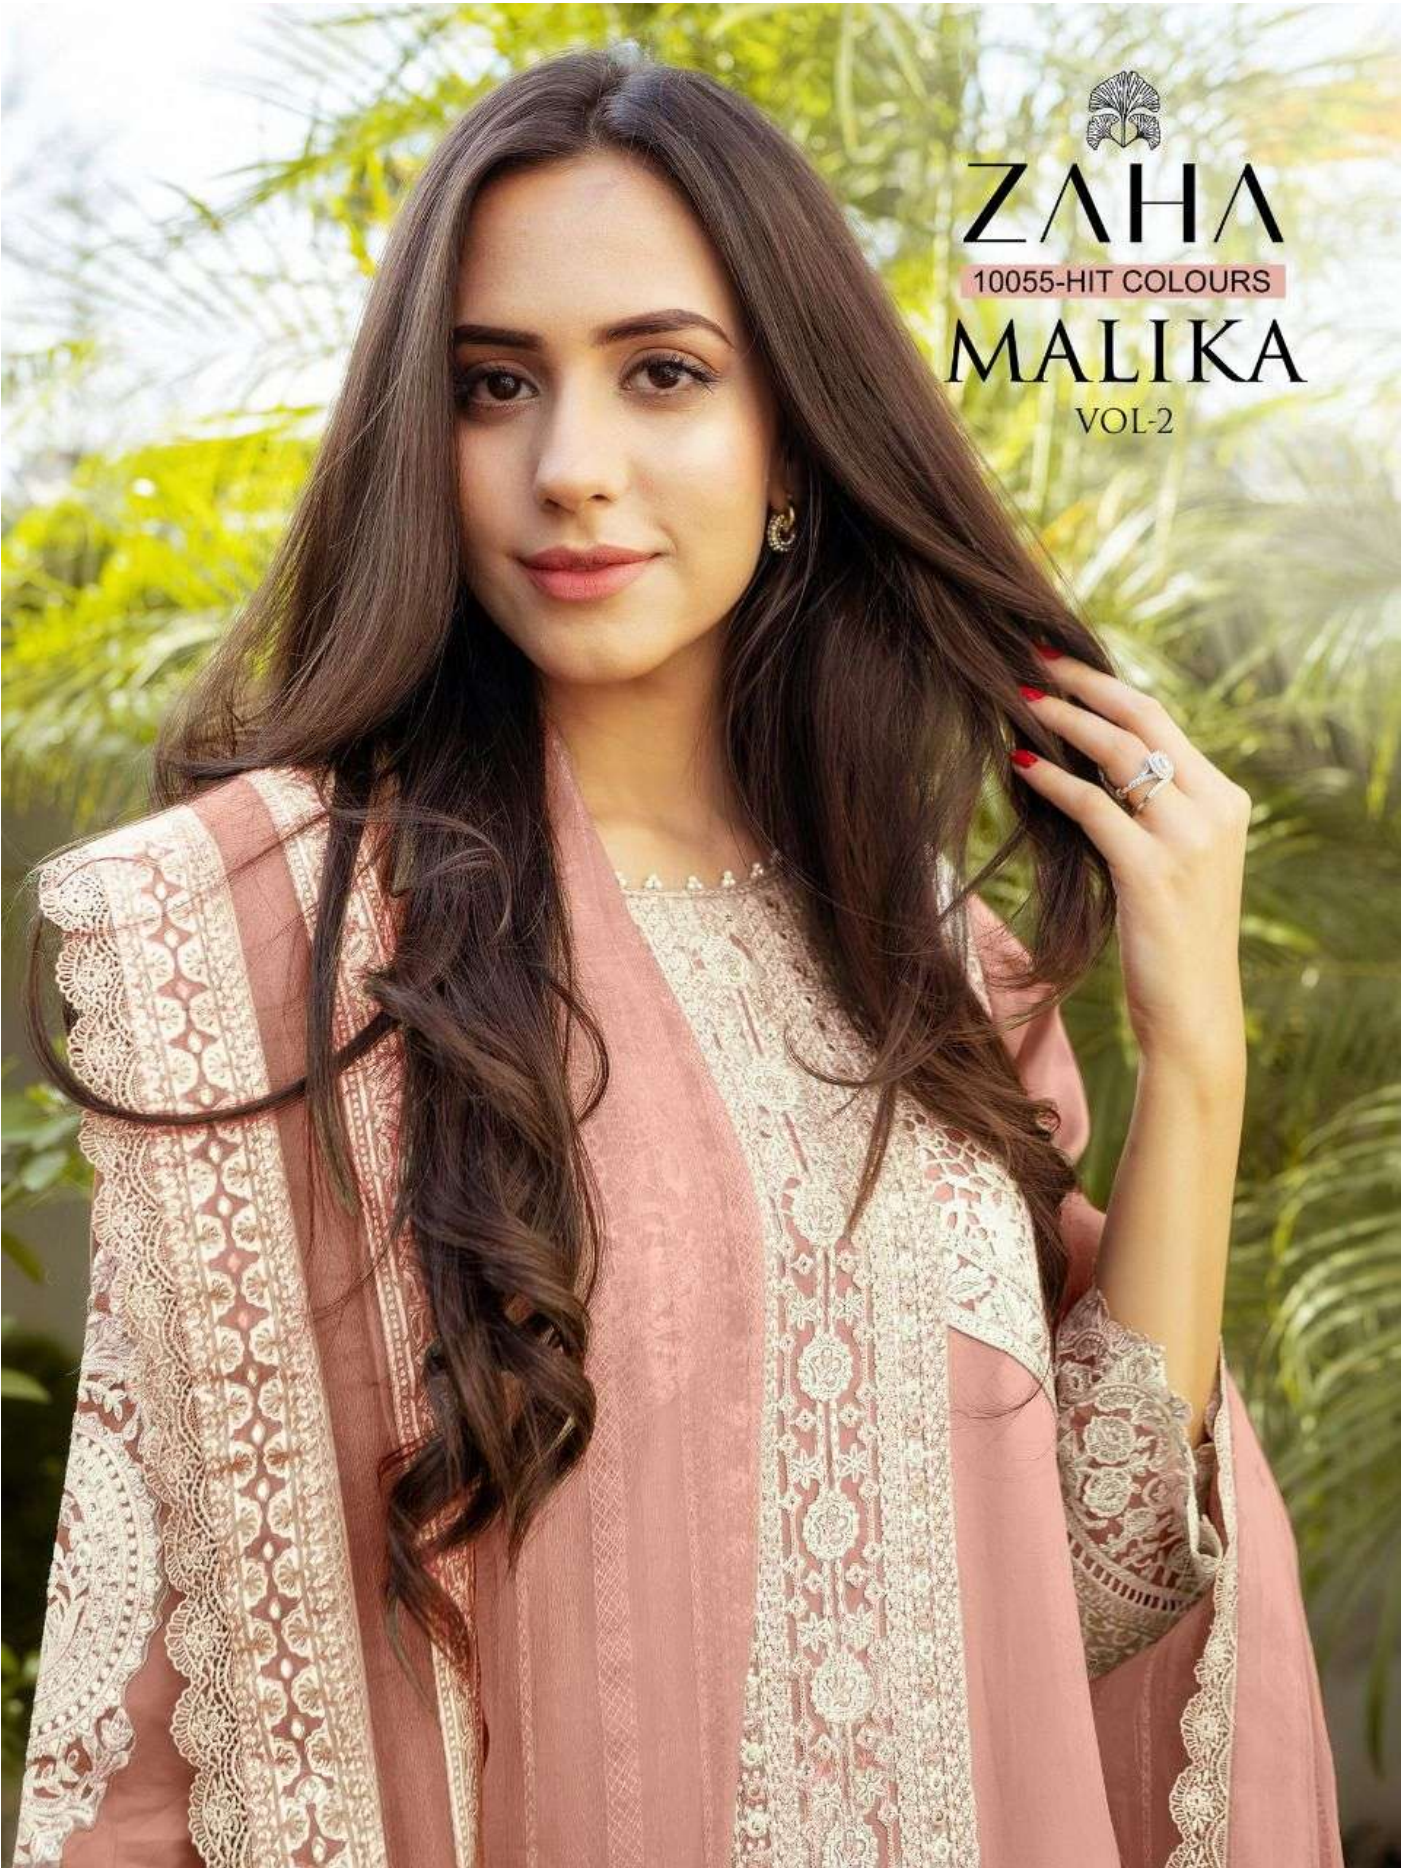

ZAHA

10055-HIT COLOURS

MALIKA

VOL-2

ZAHA

10055-HIT COLOURS

MALIKA

VOL-2

ZAHA

D.No.10055-B

TOP Fox Georgette with Embroidery

BOTTOM-INNER Dull santoon

DUPATTA Nazmin with Embroidery

ZAHA

D.No.10055-A

TOP Fox Georgette
with Embroidery

BOTTOM-INNER Dull santoon

DUPATTA Nazmin
with Embroidery

ZAHA

D.No.10055-D

TOP Fox Georgette
with Embroidery

BOTTOM-INNER Dull santoon

DUPATTA Nazmin
with Embroidery

MALIKA

VOL-2

10055-HIT COLOURS

ZAHA

TOP Faux Georgette with Embroidery

BOTTOM-INNER Dull santoon

DUPATTA Nazmin with Embroidery

10055-A

10055-B