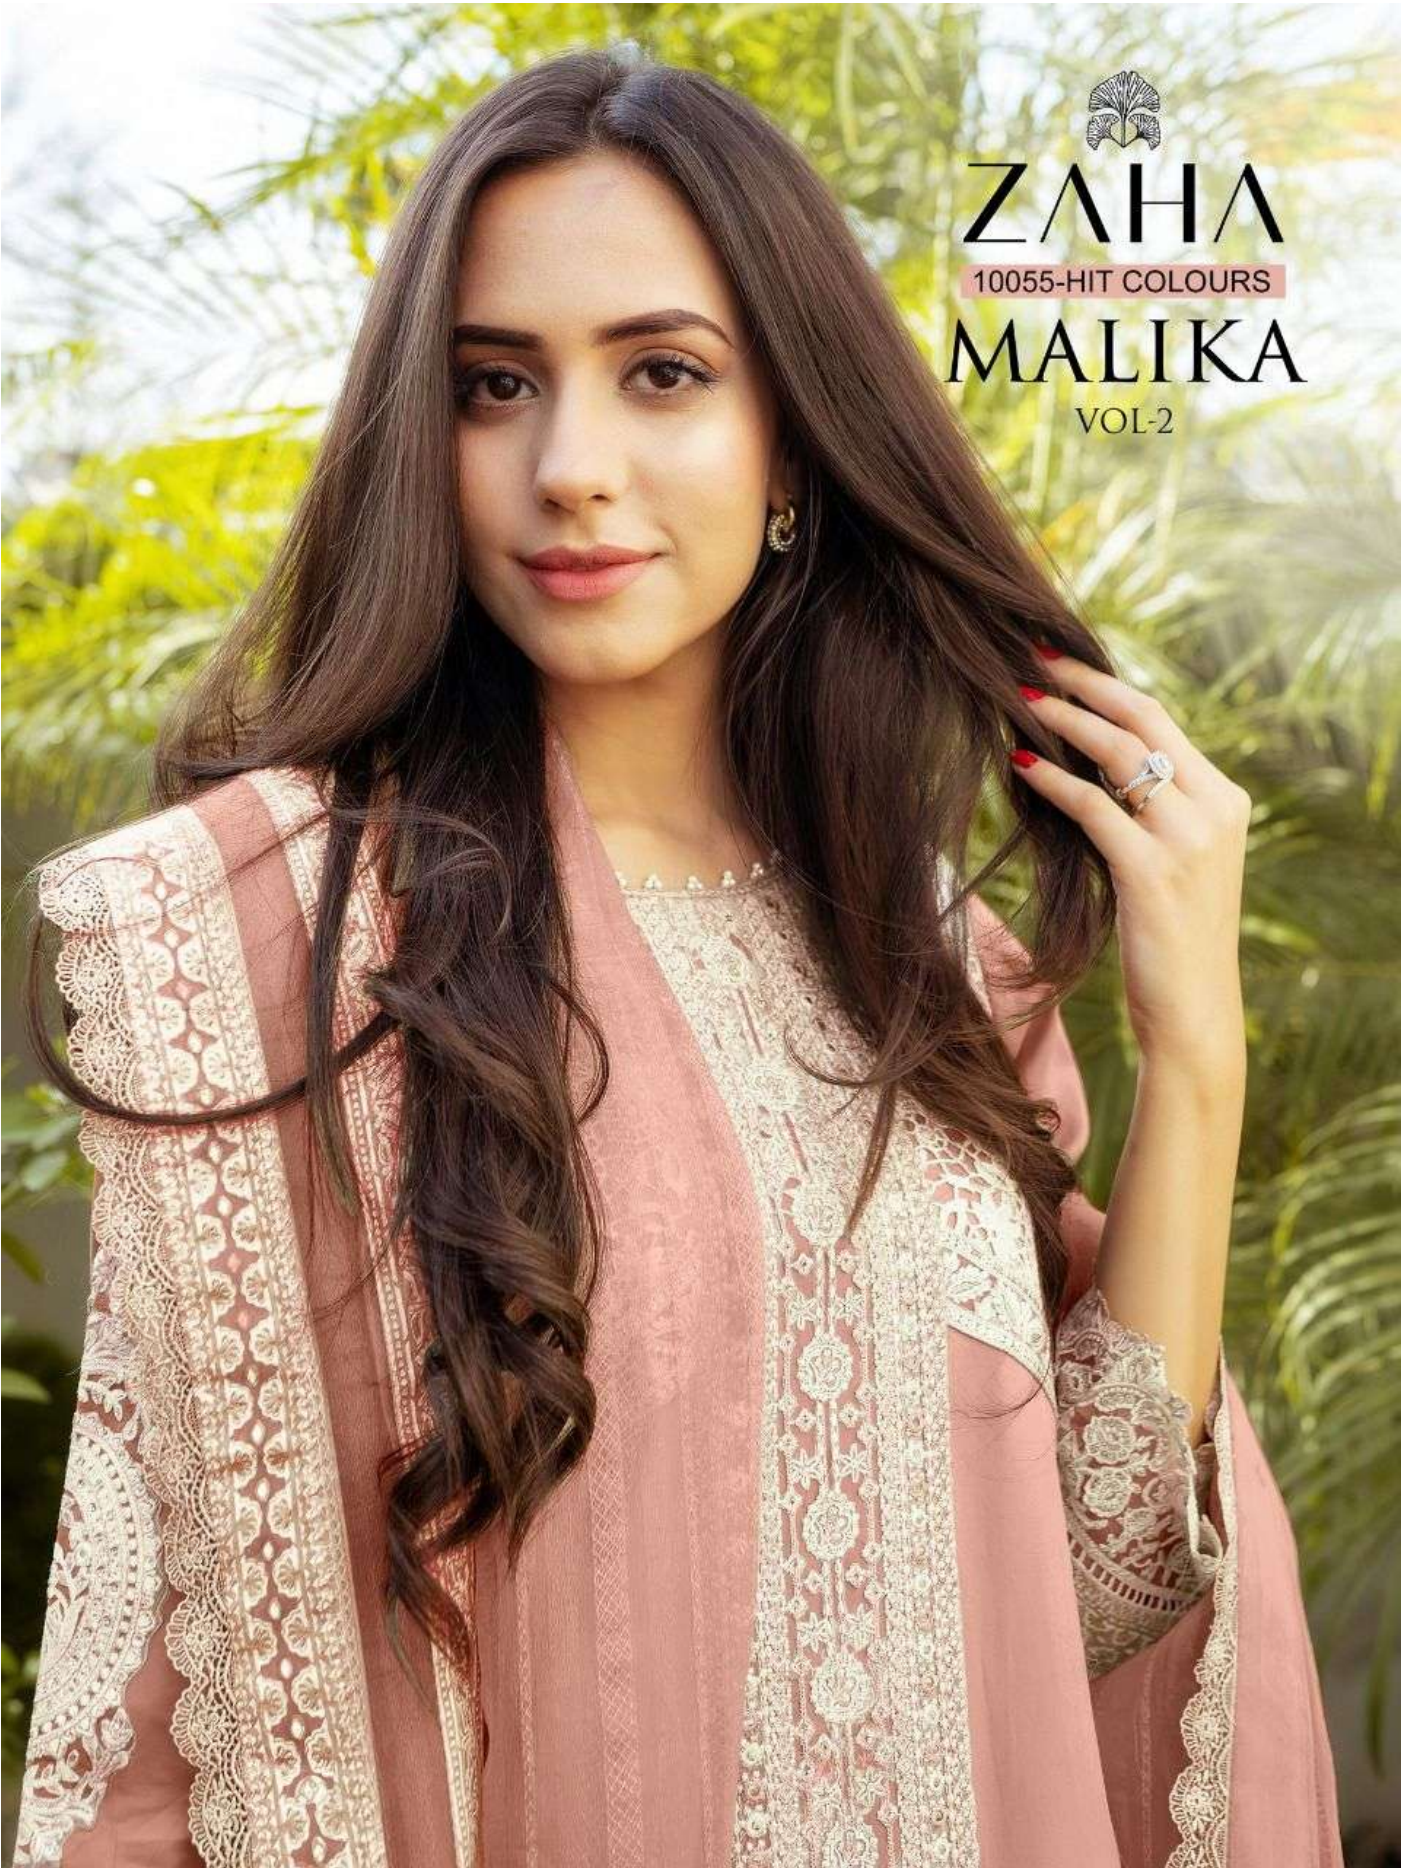

ZAHA

10055-HIT COLOURS

MALIKA

VOL-2

ZAHA

10055-HIT COLOURS

MALIKA

VOL-2

ZAHA

D.No.10055-B

TOP Fox Georgette with Embroidery

BOTTOM-INNER Dull santoon

DUPATTA Nazmin with Embroidery

ZAHA

D.No.10055-A

TOP Fox Georgette with Embroidery

BOTTOM-INNER Dull santoon

DUPATTA Nazmin with Embroidery

ZAHA

D.No.10055-D

TOP Fox Georgette
with Embroidery

BOTTOM-INNER Dull santoon

DUPATTA Nazmin
with Embroidery

MALIKA

VOL-2

10055-HIT COLOURS

ZAHA

TOP Faux Georgette with Embroidery

BOTTOM-INNER Dull santoon

DUPATTA Nazmin with Embroidery

10055-A

10055-B