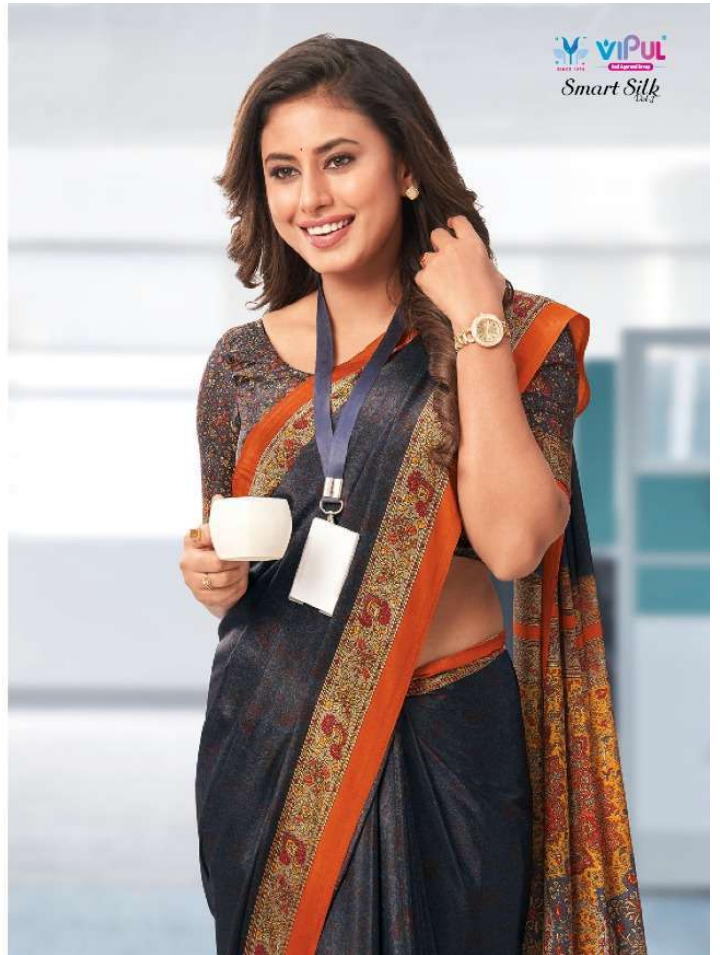

VIPUL
Smart Silk
100%

61807

VIPUL
Smart Silk
100%

61807

61810

THIS IS A REVERSIBLE SAREE

viPul
Smart Silk

61808

THIS IS A REVERSIBLE SAREE

61807

61805

All time Hit Uniform Collection

53604

THIS IS A REVERSIBLE SAREE

53606

53610

53611

THIS IS A REVERSIBLE SAREE

42410

53608

53605

53607

42415

42416