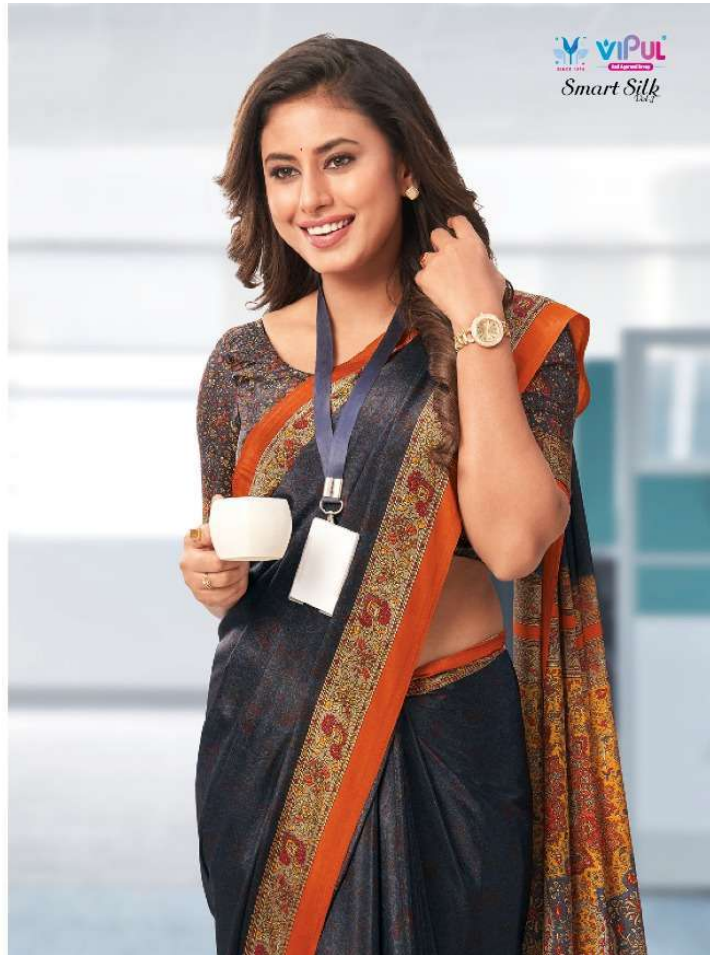

VIPUL
Smart Silk
100%

61807

VIPUL
Smart Silk
100%

61807

61810

THIS IS A REVERSIBLE SAREE

viPul
Smart Silk

61808

THIS IS A REVERSIBLE SAREE

61807

viPul
Smart Silk

61805

All time Hit Uniform Collection

53604
THIS IS A REVERSIBLL SAREE

53606

53610

VIPUL
Smart Silk
100%

61808
THIS IS A REVERSIBLE SAREE

VIPUL
Smart Silk

61805

viPul
Smart Silk

VIPUL
Smart Silk

61804

VIPUL
Smart Silk
100%

61806

VIPUL
Smart Silk

61810
THIS IS A REVERSIBLE SAREE

VIPUL
Smart Silk
1969

61806

61811