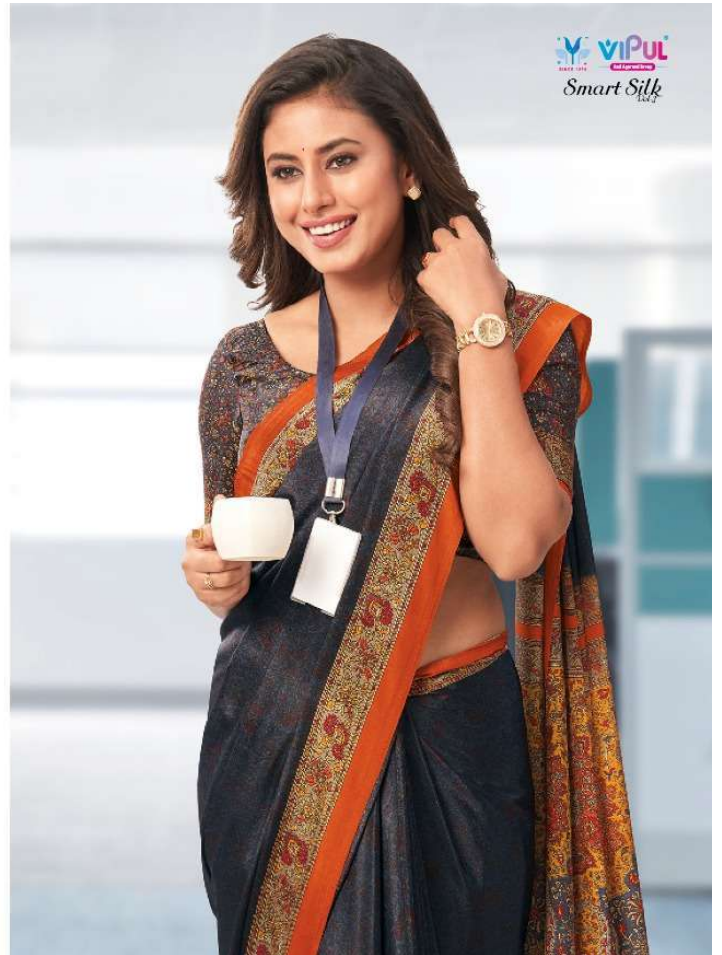

VIPUL
Smart Silk

61807

VIPUL
Smart Silk
100%

61807

61810

THIS IS A REVERSIBLE SAREE

viPul
Smart Silk

61808

THIS IS A REVERSIBLE SAREE

61807

viPul
Smart Silk

61805

All time Hit Uniform Collection

53604
THIS IS A REVERSIBLE SAREE

53606

53610

61803

61806

VIPUL
Smart Silk

61810
THIS IS A REVERSIBLE SAREE

VIPUL
Smart Silk

61806

61811