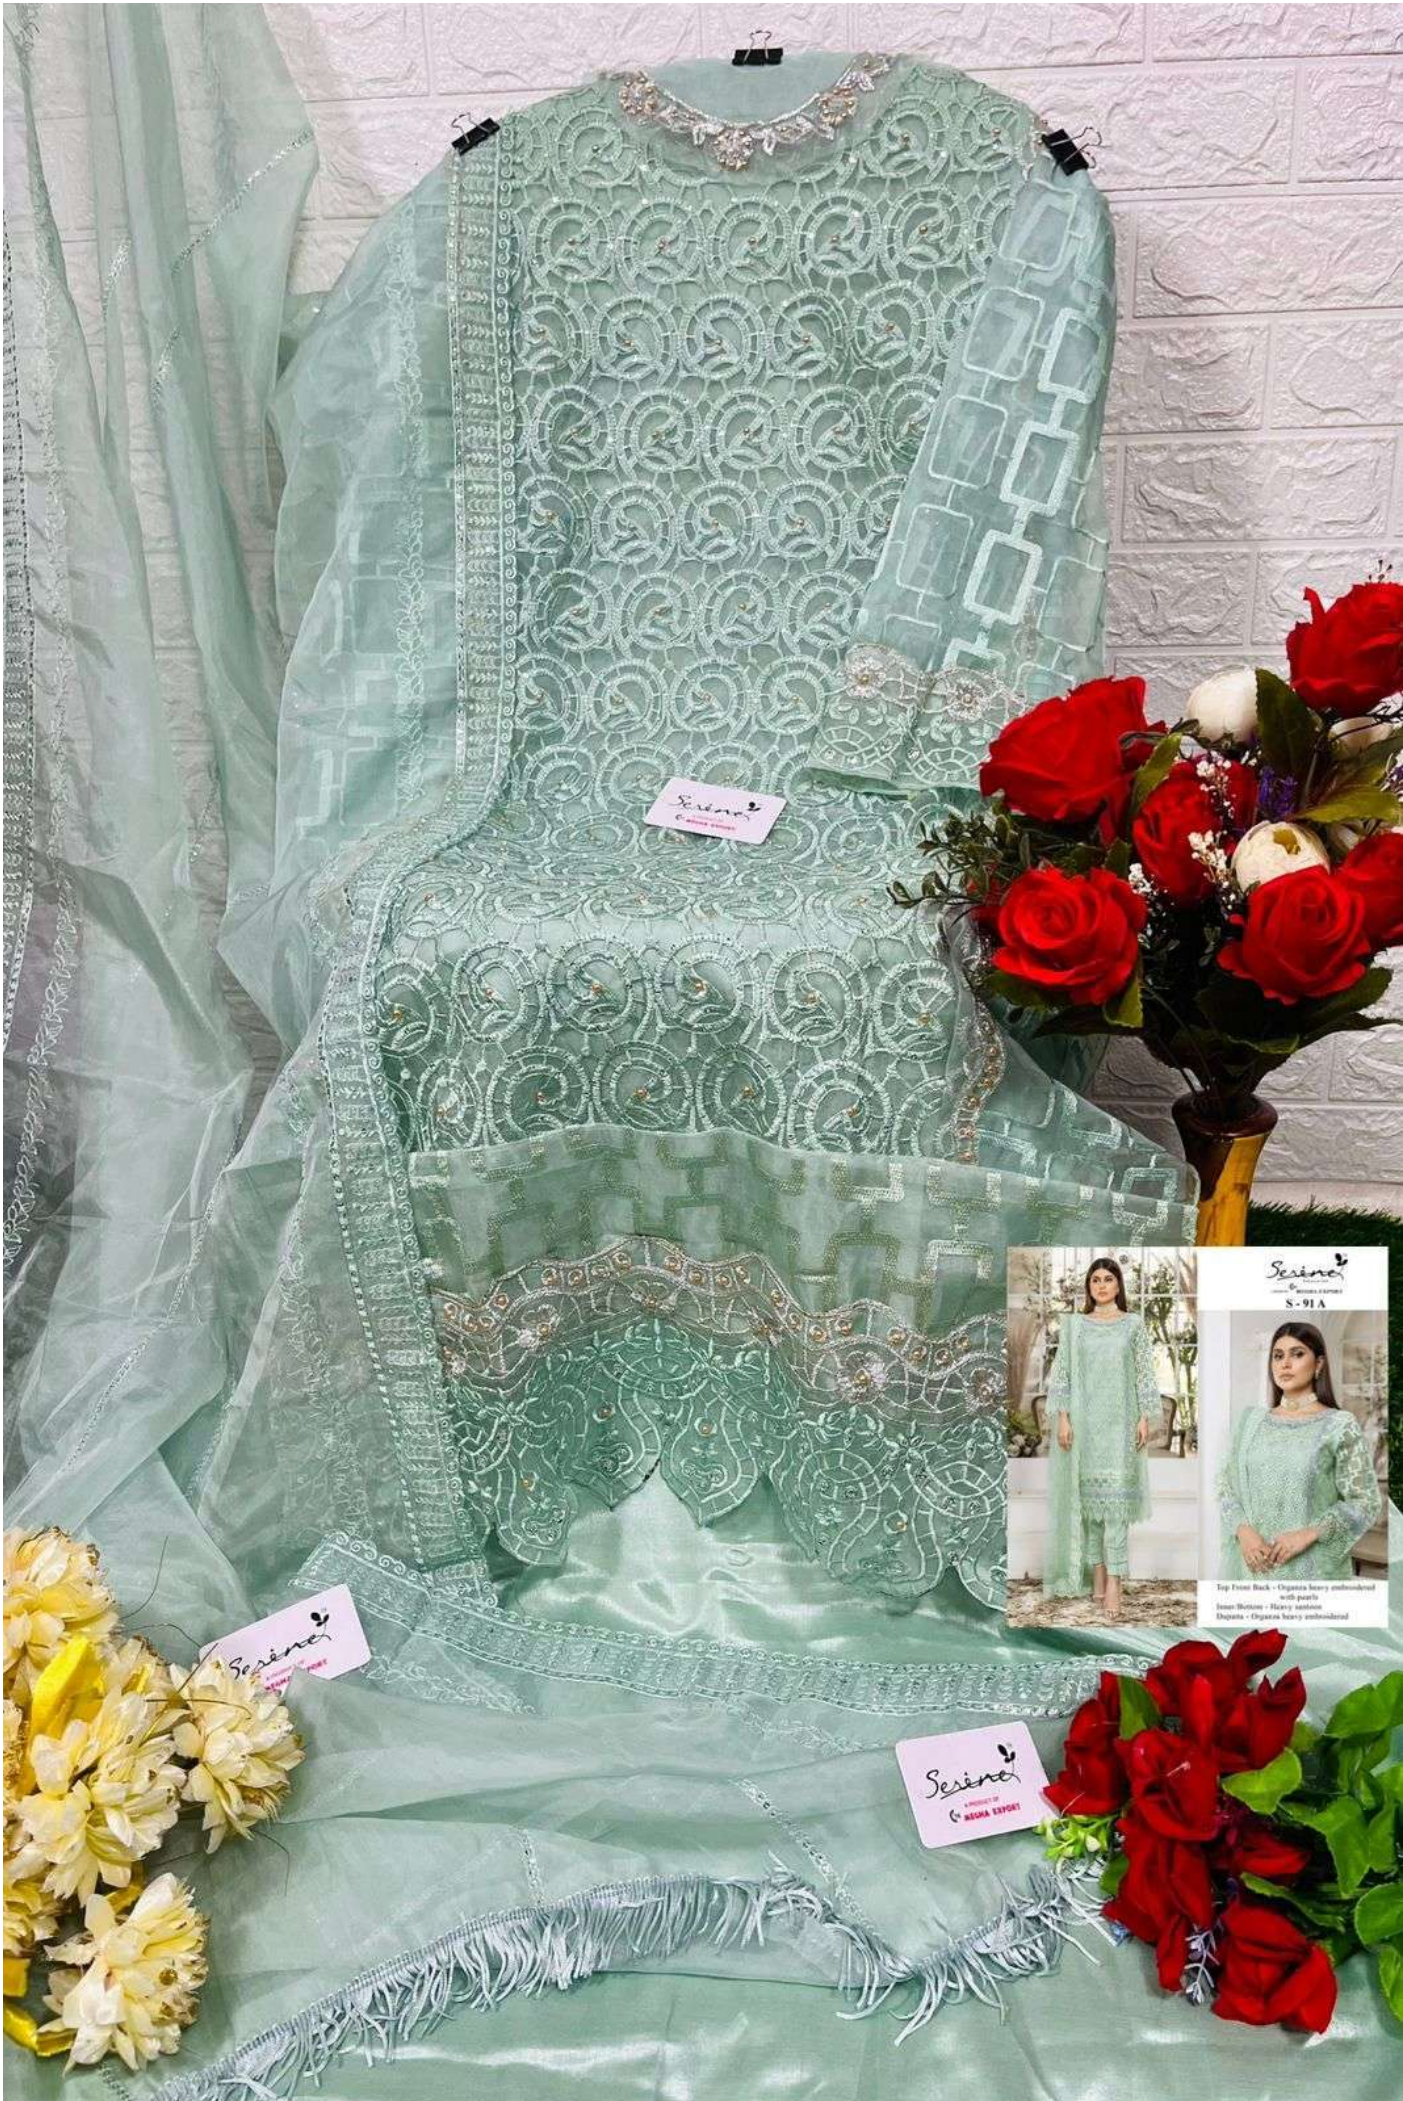

Serino
A PRODUCT OF NEERA EXPORT

Serino
A PRODUCT OF NEERA EXPORT

Serino
A PRODUCT OF NEERA EXPORT