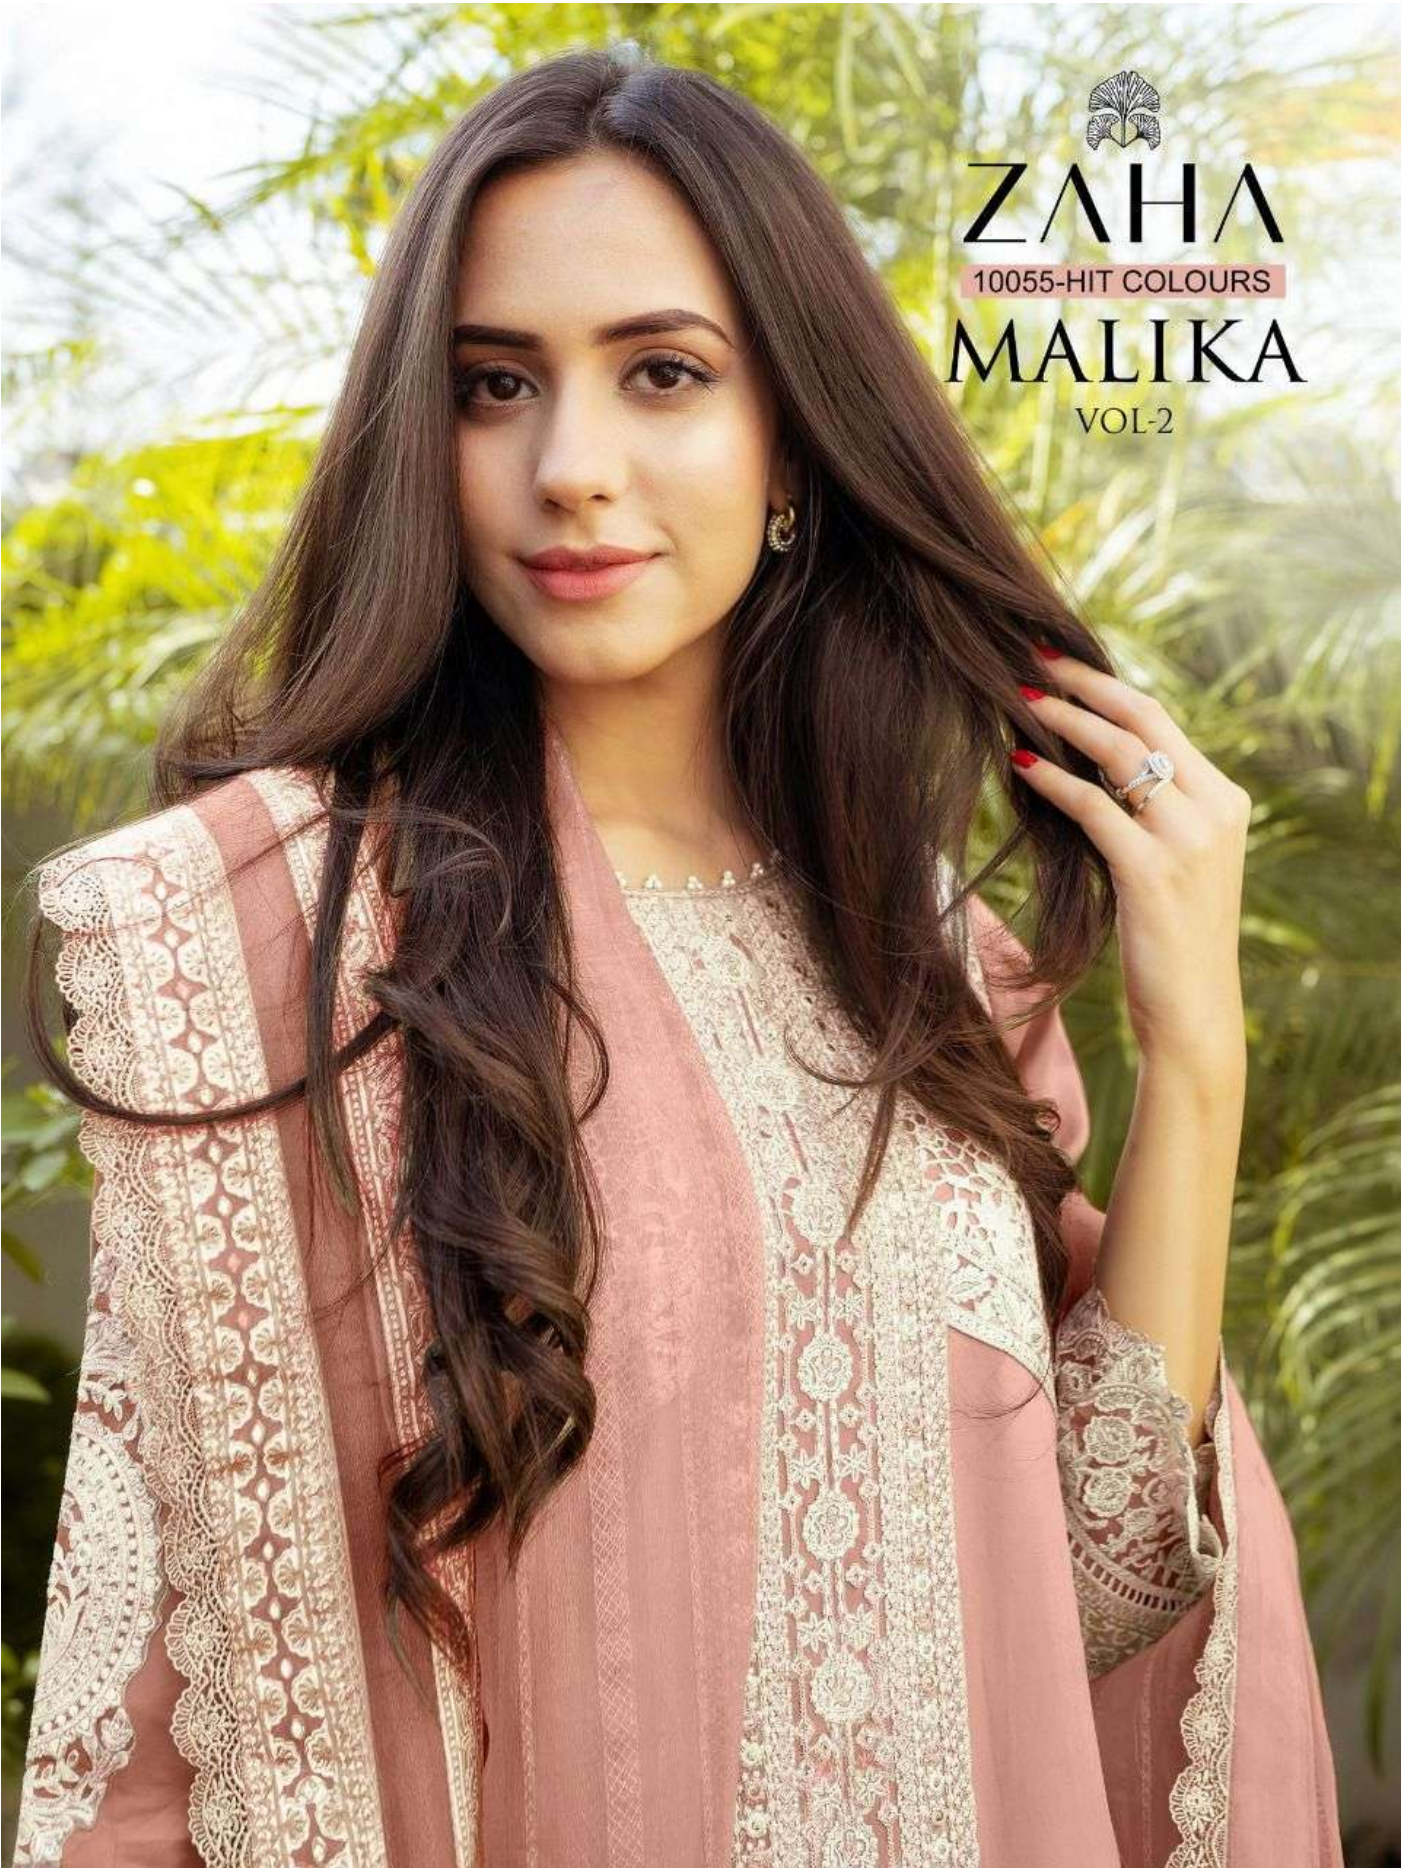

ZAHA

10055-HIT COLOURS

MALIKA

VOL-2

ZAHA

D.No.10055-B

TOP Fox Georgette with Embroidery

BOTTOM-INNER Dull santoon

DUPATTA Nazmin with Embroidery

ZAHA

10055-HIT COLOURS

MALIKA

VOL-2

ZAHA

D.No.10055-C

TOP Fox Georgette with Embroidery

BOTTOM-INNER Dull santoon

DUPATTA Nazmin with Embroidery

MALIKA

VOL-2

10055-HIT COLOURS

ZAHA

TOP Faux Georgette with Embroidery

BOTTOM-INNER Dull santoon