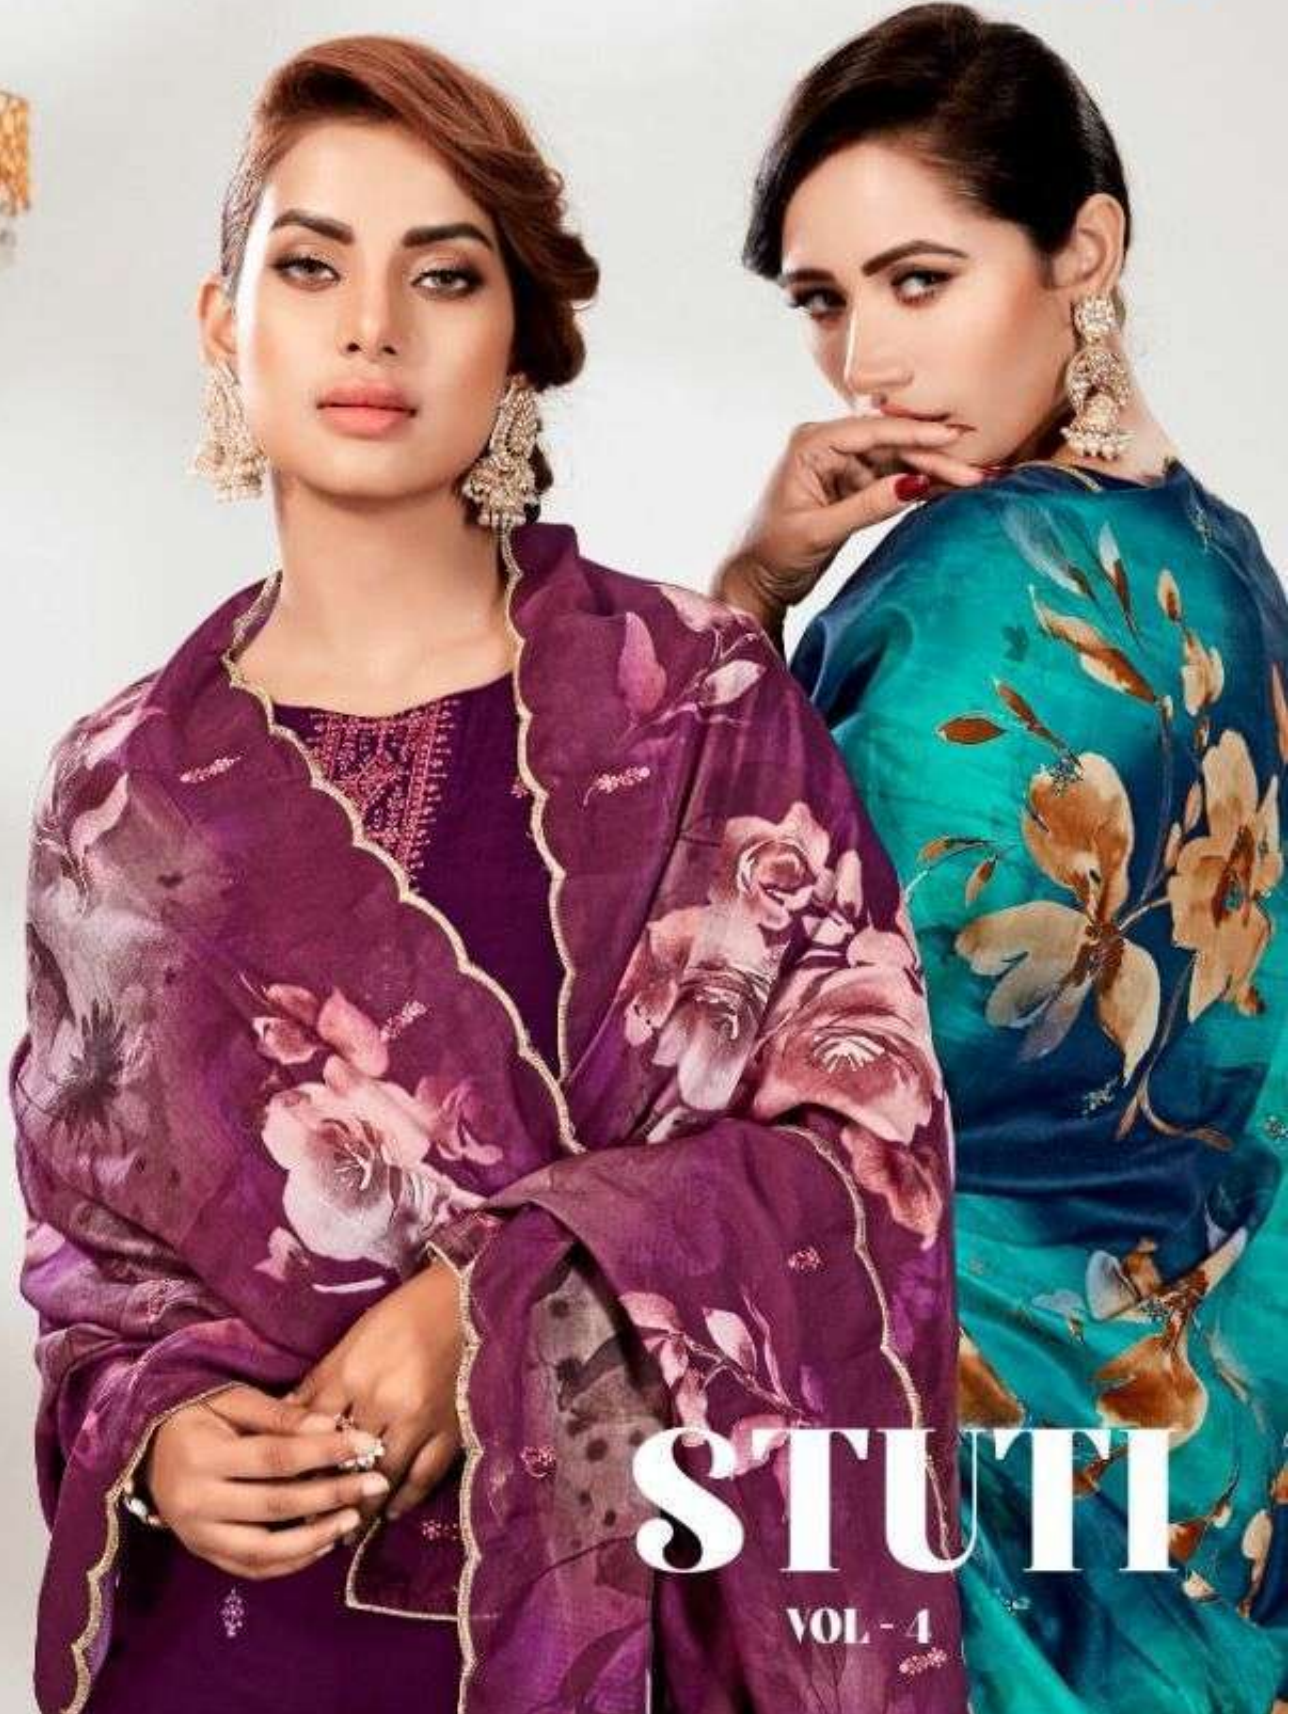

NARI

STUTI

VOL - 4

Presenting To You Our New Catalogue

STUTI

VOL - 4

-: TOP :-

PURE SILK WITH EMBROIDERY
WORK WITH SCALP BORDER

-: BOTTOM :-

VISCOUS SANTAUN

-: DUPATTA :-

MUSLIN DIGITAL PRINT WITH WORK
AND CUTWORK BORDER

NARI

STUTI
VOL.-1

4001

4002