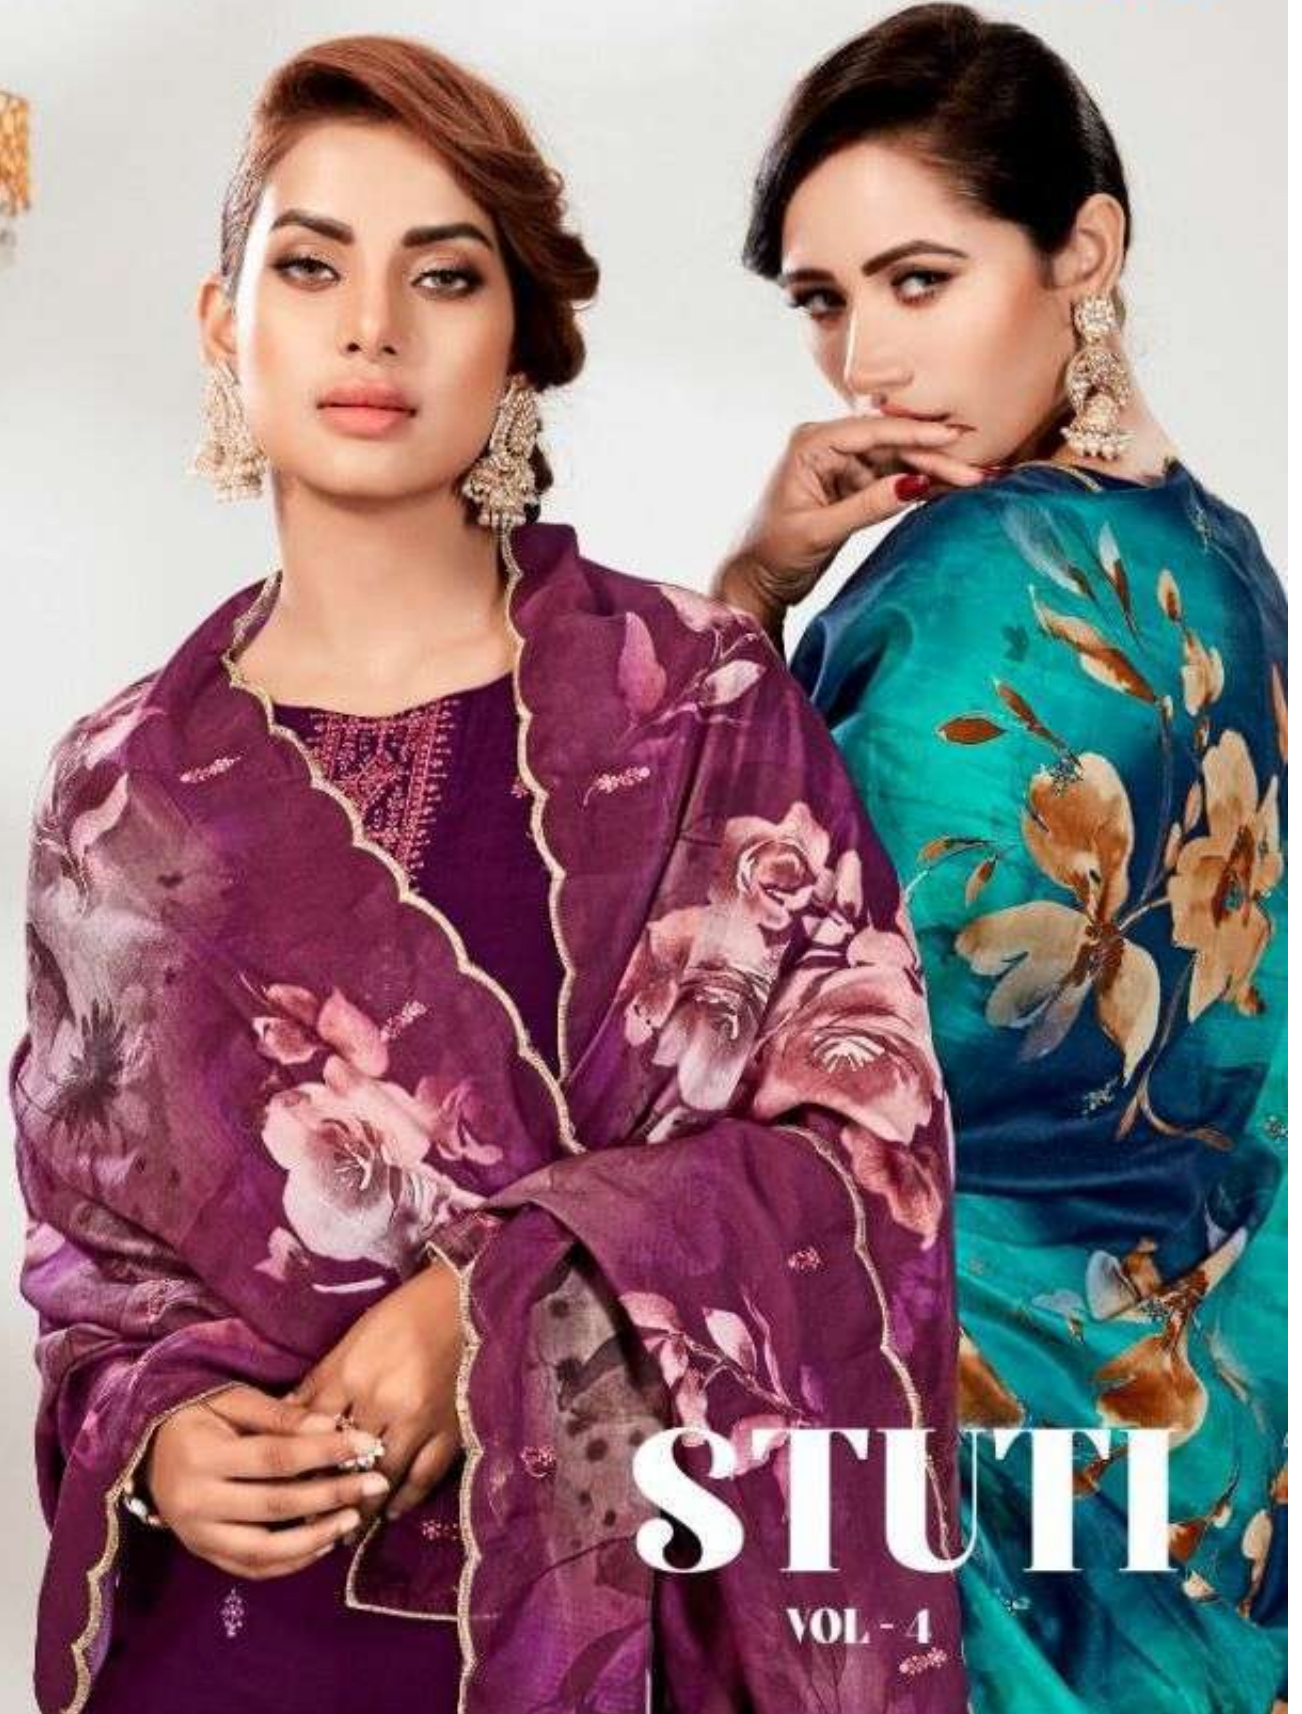

NARI

STUTI

VOL - 4