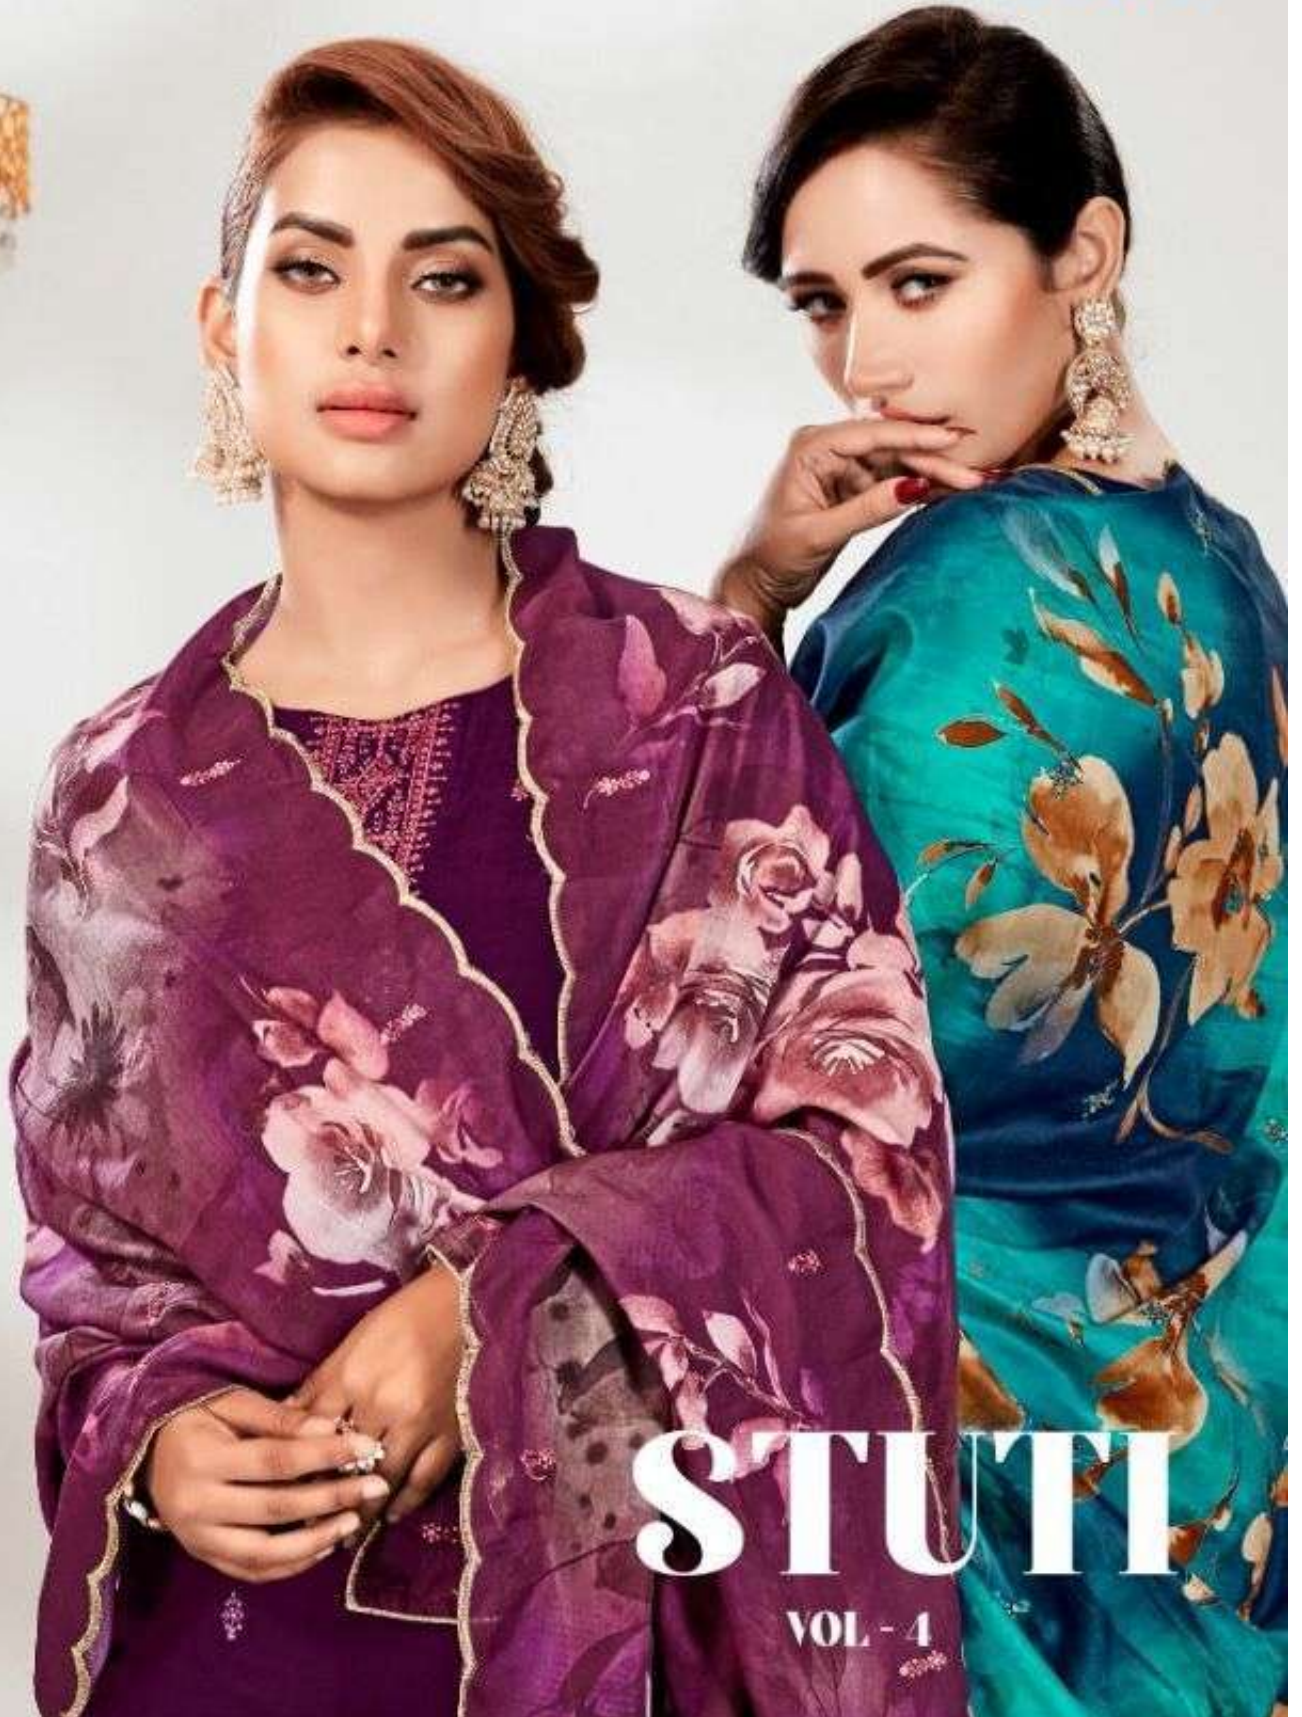

NARI

STUTI

VOL - 4