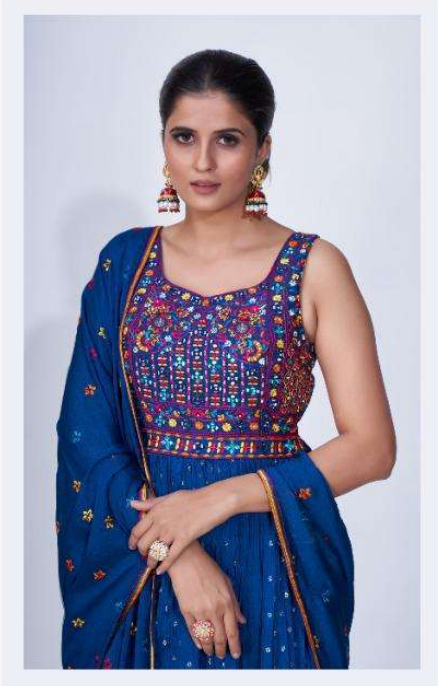

ARYA DESIGNS