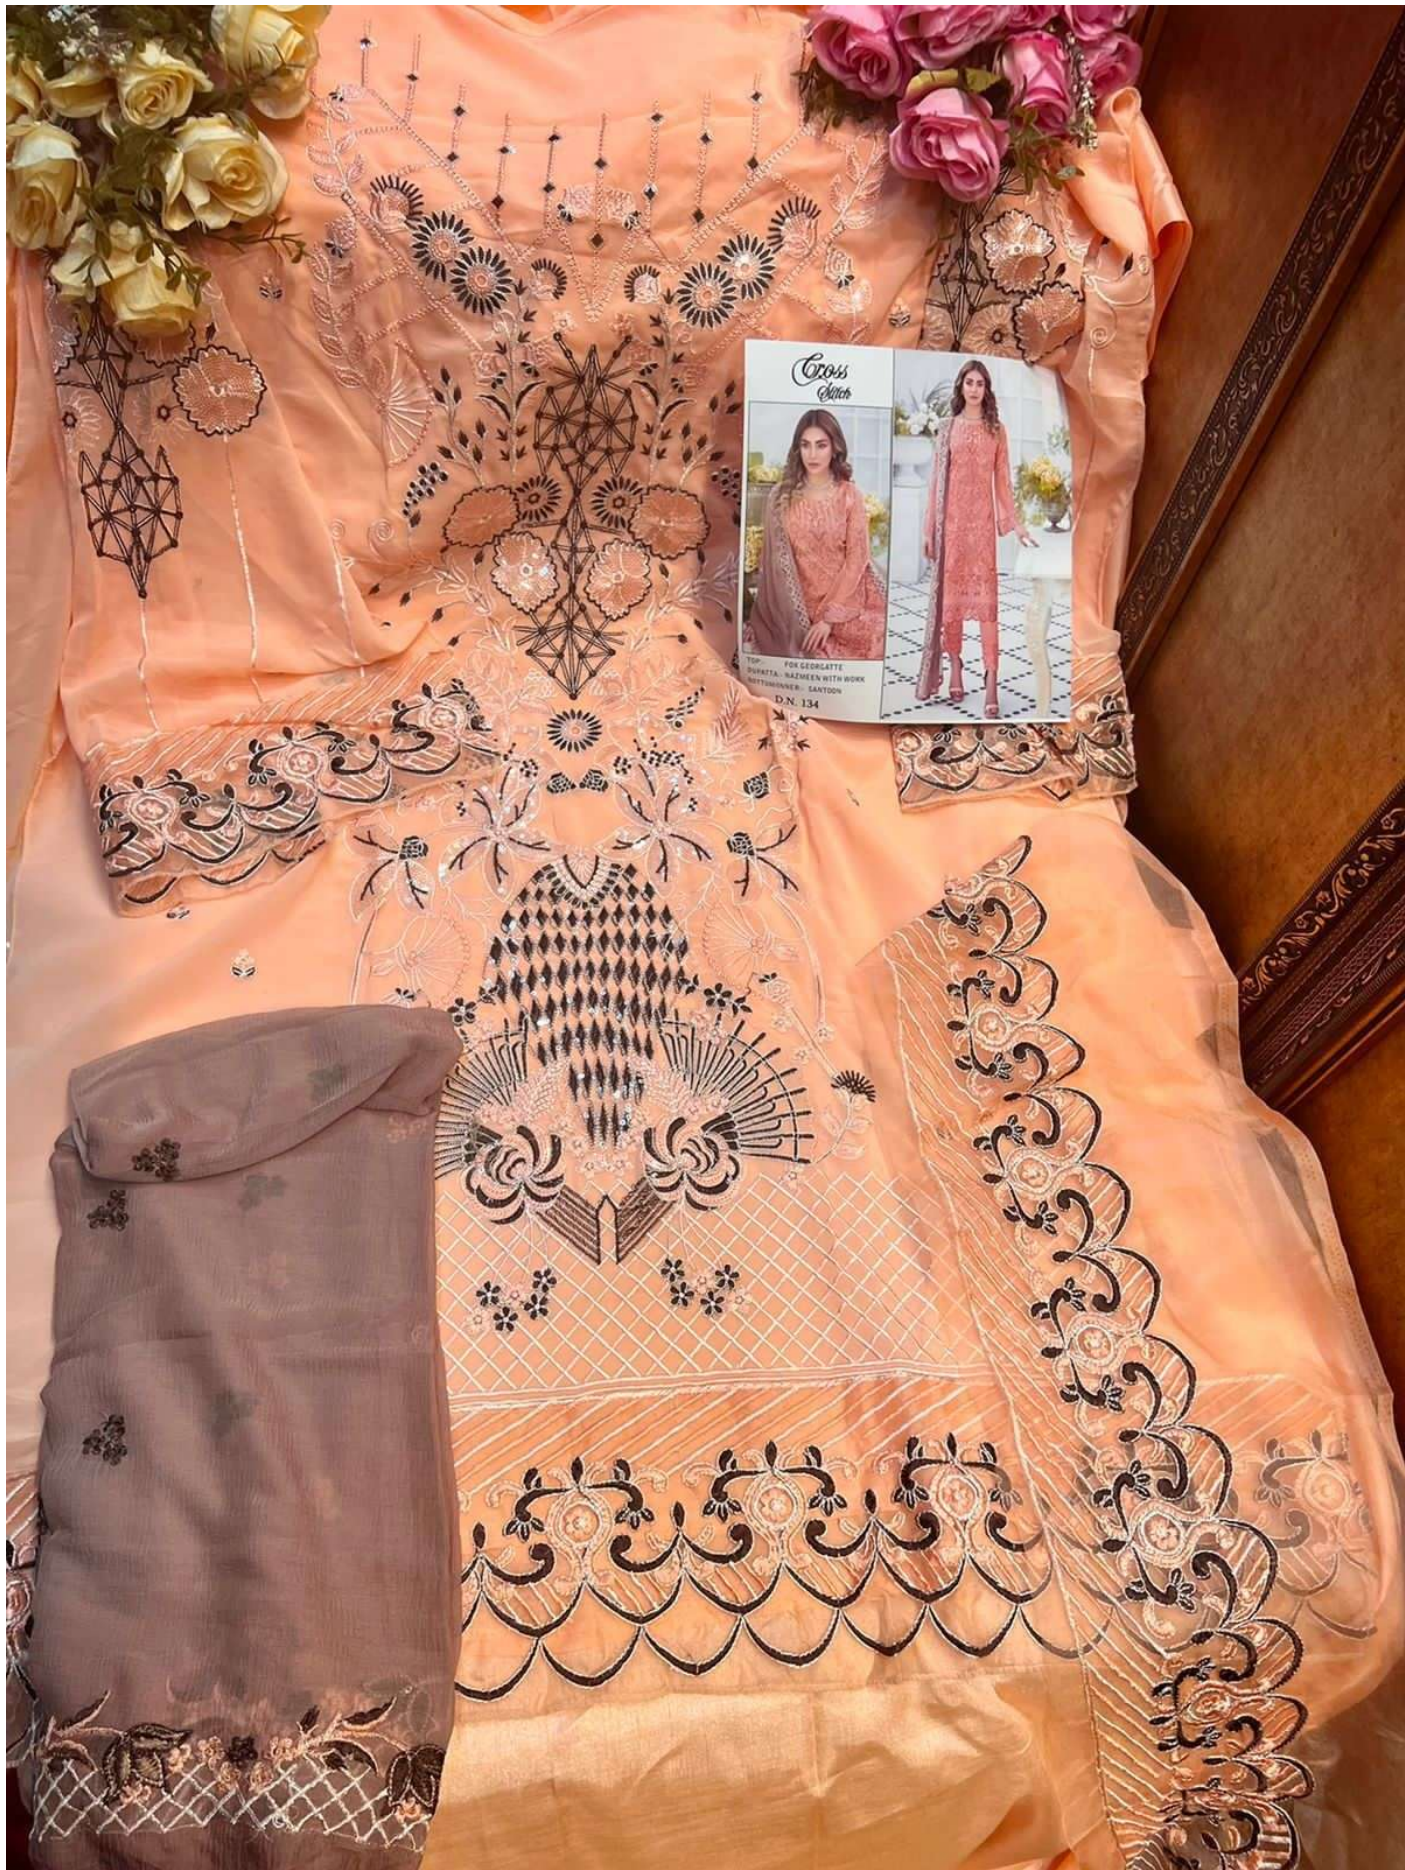

Cross Stitch

TOP:- FOX GEORGATTE
DUPATTA:- NAZMEEN WITH WORK
BOTTOM/INNER:- SANTOON

D.N. 134

*Cross
Stitch*

Cross Stitch

TOP:- FOX GEORGATTE
DUPATTA:- NAZMEEN WITH WORK
BOTTOM/INNER:- SANTOON

D.N. 134