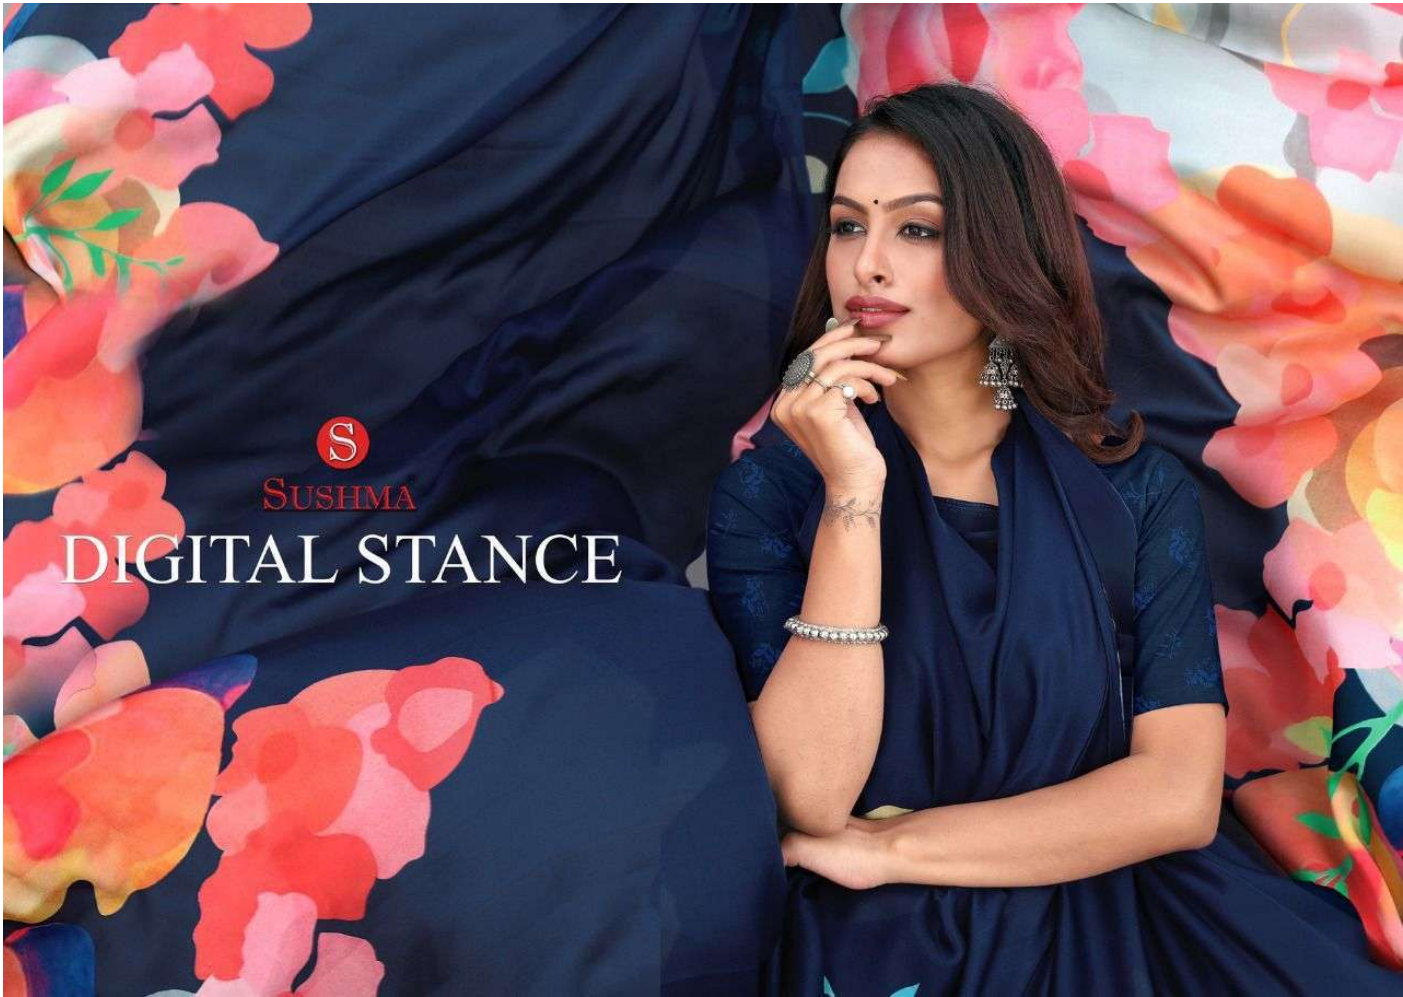

S  
SUSHMA<sup>®</sup>

DIGITAL STANCE

S

SUSHMA

DIGITAL STANCE

**ARTISTIC MOTIFFS**

*Extraordinary designs carefully printed on an exclusively original fabric that will create the look of class. Each design is crafted with extra class precision both in embroidery every detail with a variation of colors changes with every multiple shades hue. The overall effect of the splendid collection will be flowers etched on the memory of every woman.*