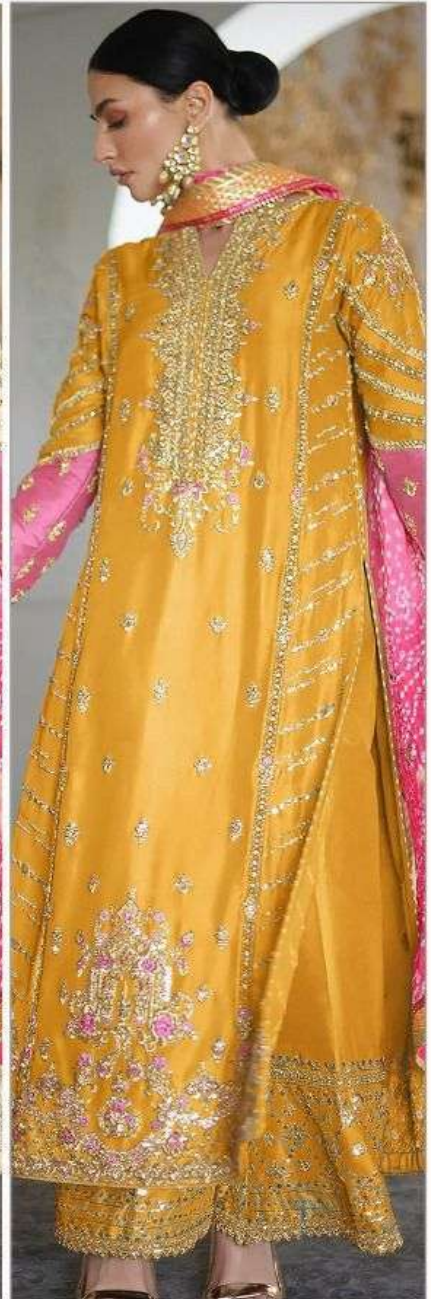

ALKTM

AL KHUSHBUTM

3041
HIT DESIGNS

TOP
Fox Georgette
with Embroidery

BOTTOM-INNER
Dull santoon

DUPATTA
TapiSilk
Digital Dupatta

ALK-3041-E

ALK-3041-F

ALK-3041-G

AL. KHUSHBU
ALK D.NO.3041-E

TOP
Fox Georgette
with Embroidery

BOTTOM-INNER
Dull santoon

DUPATTA
Tabi silk Digital
Dupatta

ALK

AL KHUSHBU
ALK D.NO.3041-F

TOP
Fox Georgette
with Embroidery

BOTTOM-INNER
Dull santoon

DUPATTA
Tabi...
Dumatra...

AL KHUSHBU
ALK D.NO.3041-G

TOP
Fox Georgette
With Embroidery

BOTTOM-INNER
Dull santoon

DUPATTA
Tabi silk Digital
Dupatta

ALKTM

AL KHUSHBUTM

TOP
For Georgette
with Embroidery

BOTTOM-INNER
Dull santoon

DUPATTA
Tabi silk Digital
Dupatta