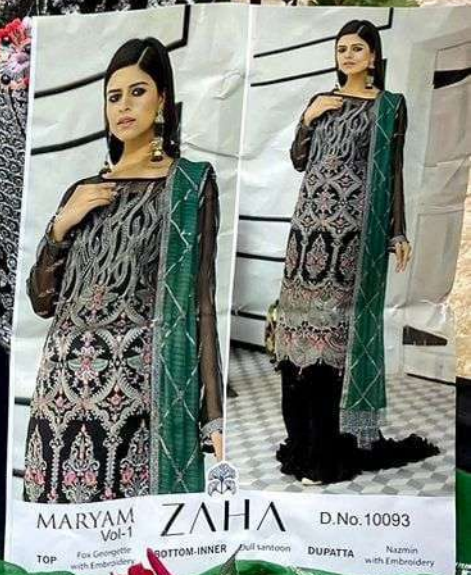

MARYAM  
Vol-1

**TOP** Fox Georgette  
with Embroidery

ZAHA

**BOTTOM-INNER** Dull santoon

D.No.10093

**DUPATTA** Nazmin  
with Embroidery

MARYAM  
Vol-1

**TOP** Fox Georgette  
with Embroidery

ZAHA

**BOTTOM-INNER** Dull santoon

D.No.10093

**DUPATTA** Nazmin  
with Embroidery

MARYAM Vol-1 ZAHA D.No.10093  
TOP Fox Georgette with Embroidery BOTTOM-INNER Full Santoon DUPATTA Nazmin with Embroidery