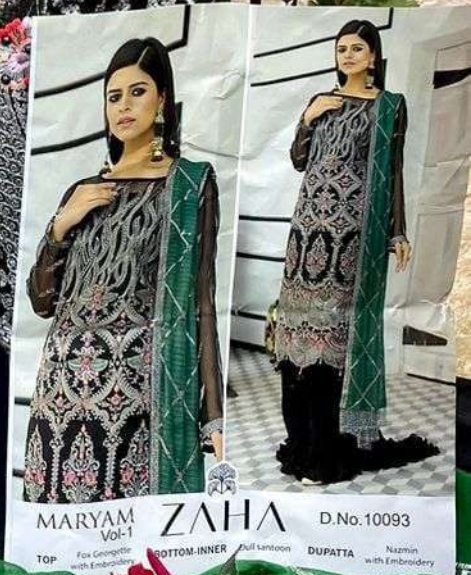

MARYAM
Vol-1

TOP Fox Georgette
with Embroidery

ZAHA

BOTTOM-INNER Dull santoon

D.No.10093

DUPATTA Nazmin
with Embroidery

MARYAM
Vol-1

TOP Fox Georgette
with Embroidery

ZAHA

BOTTOM-INNER Dull santoon

D.No.10093

DUPATTA Nazmin
with Embroidery

MARYAM Vol-1 ZAHA D.No.10093
TOP Fox Georgette with Embroidery BOTTOM-INNER Full Santoon DUPATTA Nazmin with Embroidery