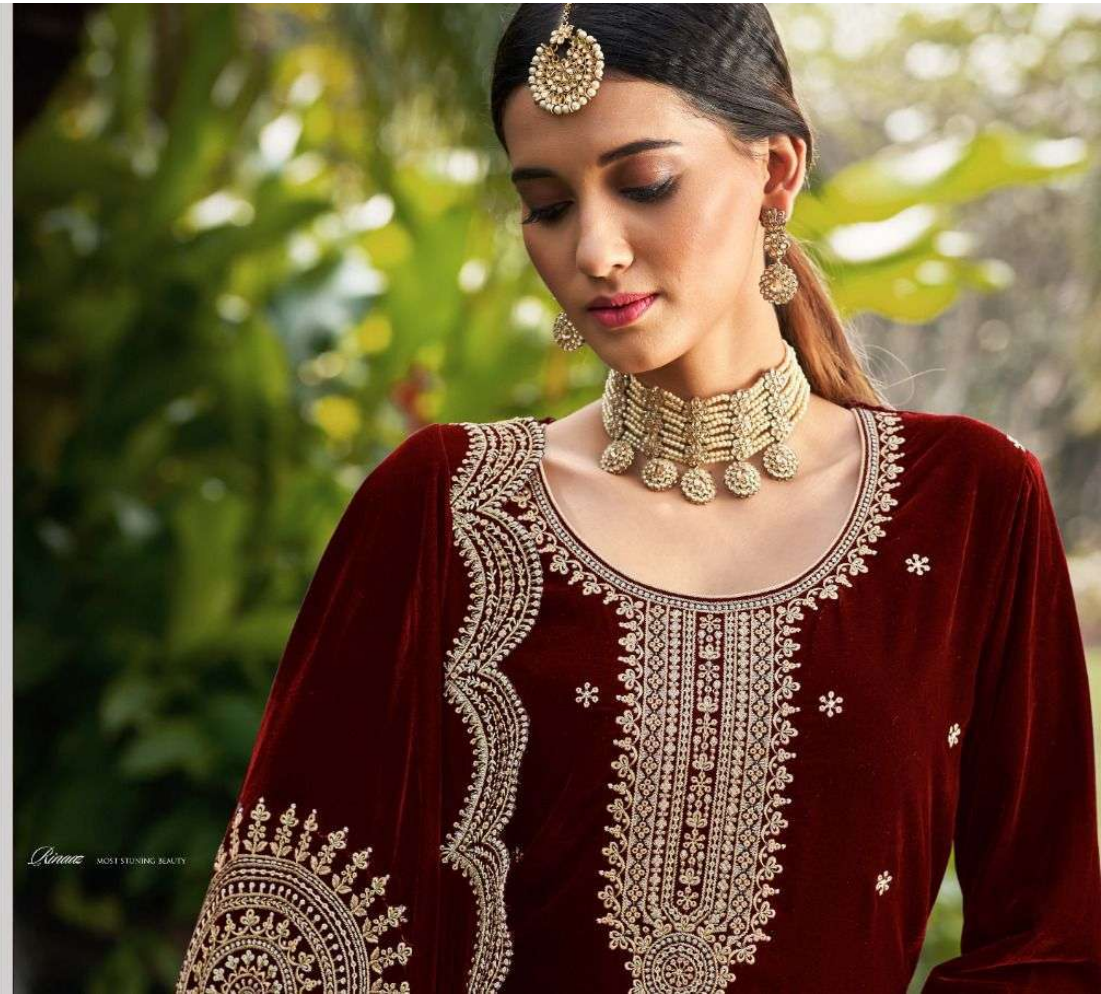

Rinaaz

MOST STUNNING BEAUTY

Rinaaz

MOST STUNNING BEAUTY

804 A

Rimma
MOST STUNNING BEAUTY

Kinnat MOST STUNNING BEAUTY

804 C

D.NO. 804 D

Rinaaz

—❖❖— **FABRIC DETAIL** —❖❖—

TOP : PREMIUM 9000 VELVET
WITH HEAVY EMBROIDERY WORK....

BOTTOM : PREMIUM 9000 VELVET WITH WORK.....

DUPATTA : PREMIUM 9000 VELVET WITH HEAVY EMBROIDERY WORK.