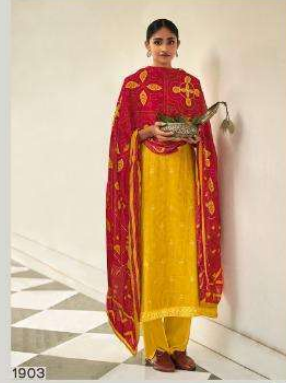

Reina  
BY  
OmLex  
REFINED. STYLISH.

Reina  
BY  
OmLex  
REFINED. STYLISH.

1907

*Om.Lex*  
KNITTING EXCELLENCE

Reina

Om-tex  
REVIVING ETHNICITY

Om Lex  
REFINING STRAIGHT

1903

Reina

BY

Om. Tex<sup>®</sup>  
REFINING ETHNICITY

DESIGN NO.	DESCRIPTION	PRICE
1901		2295/-
1902		2295/-
1903	TOP: MOGRA SILK JACQUARD DIGITAL PRINT WITH HANDWORK	2295/-
1904	BOTTOM:NOEL SILK	2295/-
1905		2295/-
1906	DUPATTA:CHINON CHIFFON DIGITAL PRINT WITH HANDWORK	2295/-
1907		2295/-
1908		2295/-
TOTAL PCS : 08	WWW.OMTEX.IN	18,360/-