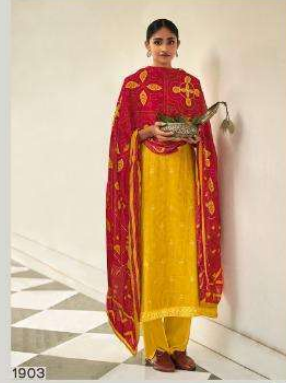

Reina  
BY  
OmLex  
REFINED. STYLISH.

Reina  
BY  
OmLex  
REFINED STYLICITY

1907

*Om.Lex*  
KNITTING EXCELLENCE

1906

Reina

Om-tex  
REVIVING ETHNICITY

Om Lex  
REFINING STRAIGHTITY

1903

Reina

BY

Om. Tex<sup>®</sup>  
REFINING ETHNICITY

DESIGN NO.	DESCRIPTION	PRICE
1901		2295/-
1902		2295/-
1903	TOP: MOGRA SILK JACQUARD DIGITAL PRINT WITH HANDWORK	2295/-
1904	BOTTOM:NOEL SILK	2295/-
1905		2295/-
1906	DUPATTA:CHINON CHIFFON DIGITAL PRINT WITH HANDWORK	2295/-
1907		2295/-
1908		2295/-
TOTAL PCS : 08	WWW.OMTEX.IN	18,360/-