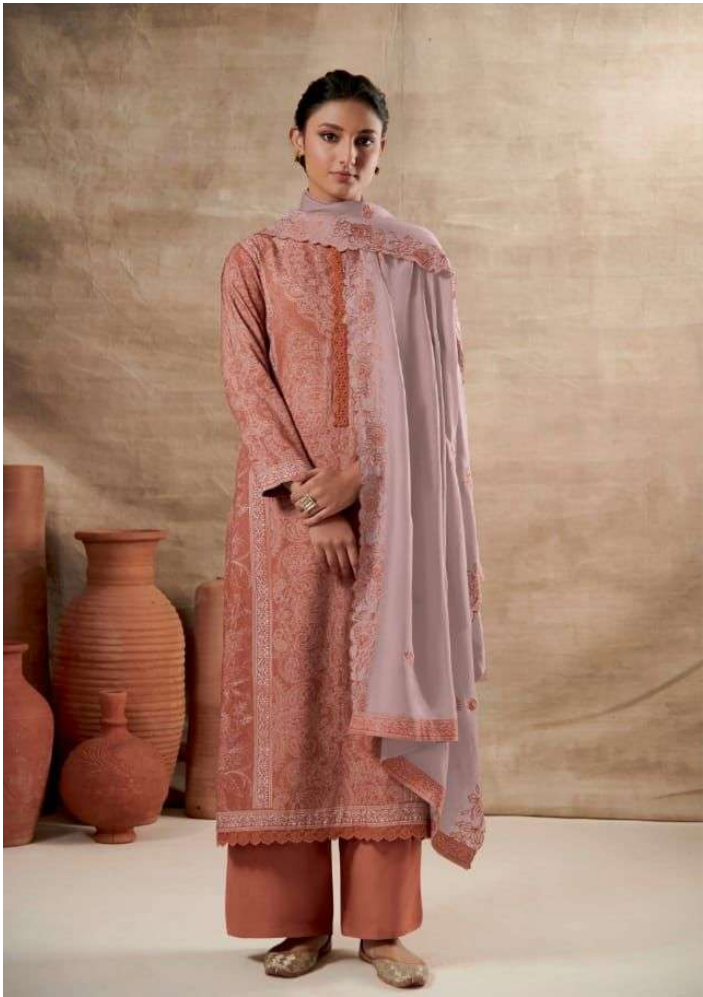

Tiana

• 7212 • Qualine •