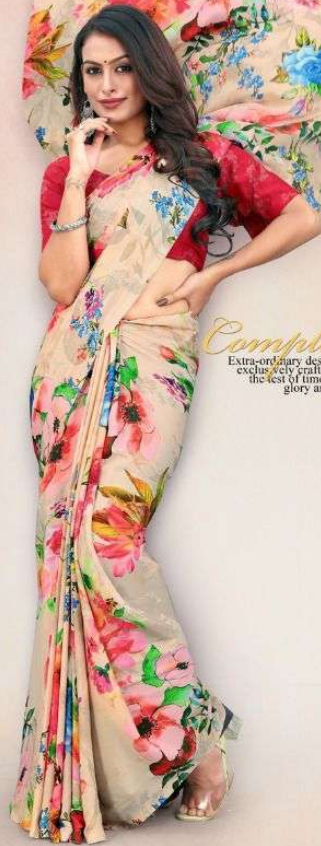

Complete Art

SUSHMA