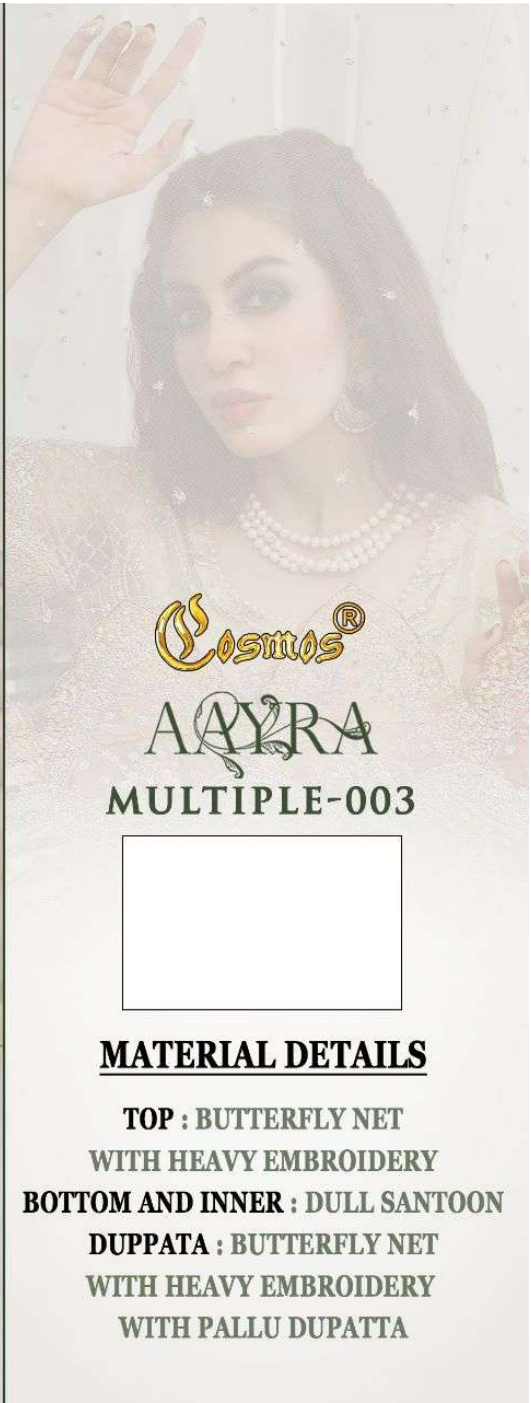

Cosmos®

AAYRA

MULTIPLE-003

MATERIAL DETAILS

**TOP : BUTTERFLY NET
WITH HEAVY EMBROIDERY
BOTTOM AND INNER : DULL SANTOON
DUPPATA : BUTTERFLY NET
WITH HEAVY EMBROIDERY
WITH PALLU DUPATTA**

Cosmos®

AAYRA

MULTIPLE-003

MATERIAL DETAILS

**TOP : BUTTERFLY NET
WITH HEAVY EMBROIDERY
BOTTOM AND INNER : DULL SANTOON
DUPPATA : BUTTERFLY NET
WITH HEAVY EMBROIDERY
WITH PALLU DUPATTA**

Camilla
AQARA
MULTIPLE-003

MATERIAL DETAILS
TOP: BUTTERFLY NET
WITH BEADY EMBROIDERY
FROM AND PINK, GOLD EMBROIDERY
NEEDLE, BUTTERFLY NET
WITH GOLD EMBROIDERY